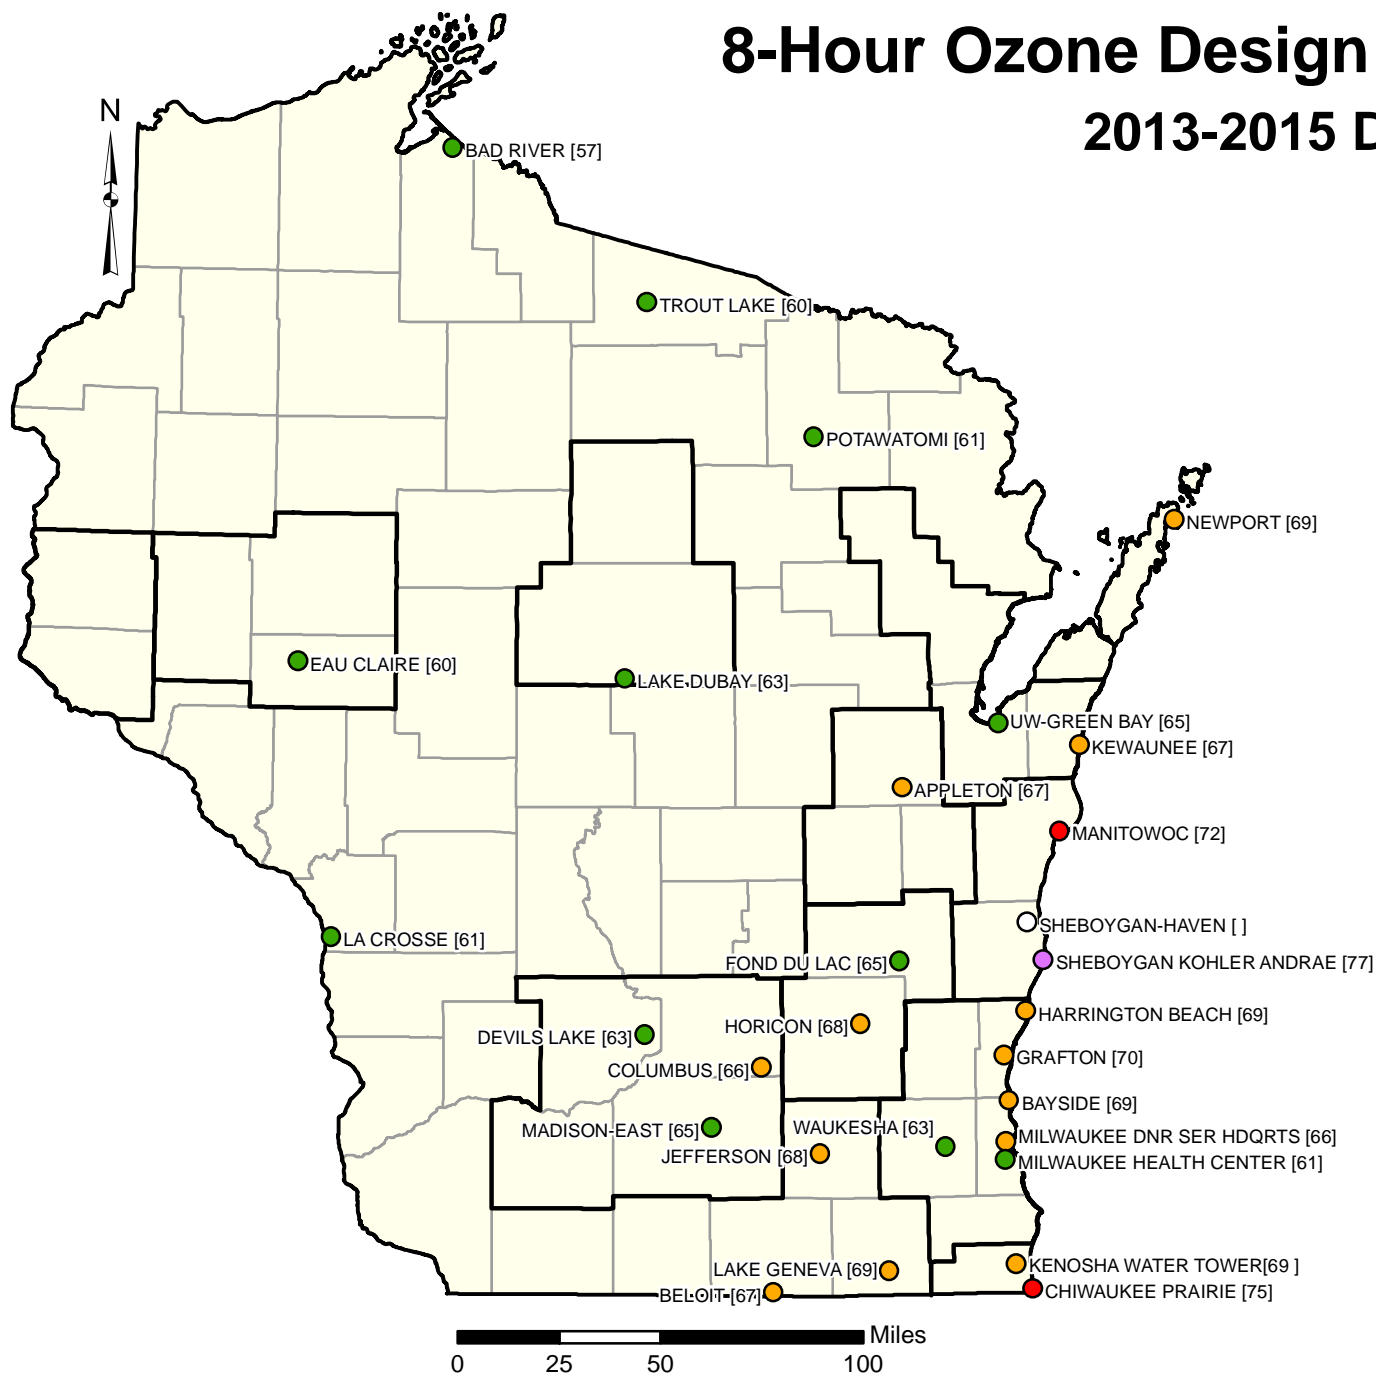

8-Hour Ozone Design Values (DVs) 2013-2015 Data

Statistical areas shown as dark lines

8-Hour Ozone DVs in ppb

- Data Incomplete
- ≤ 65
- 66 - 70
- 71 - 75
- > 76