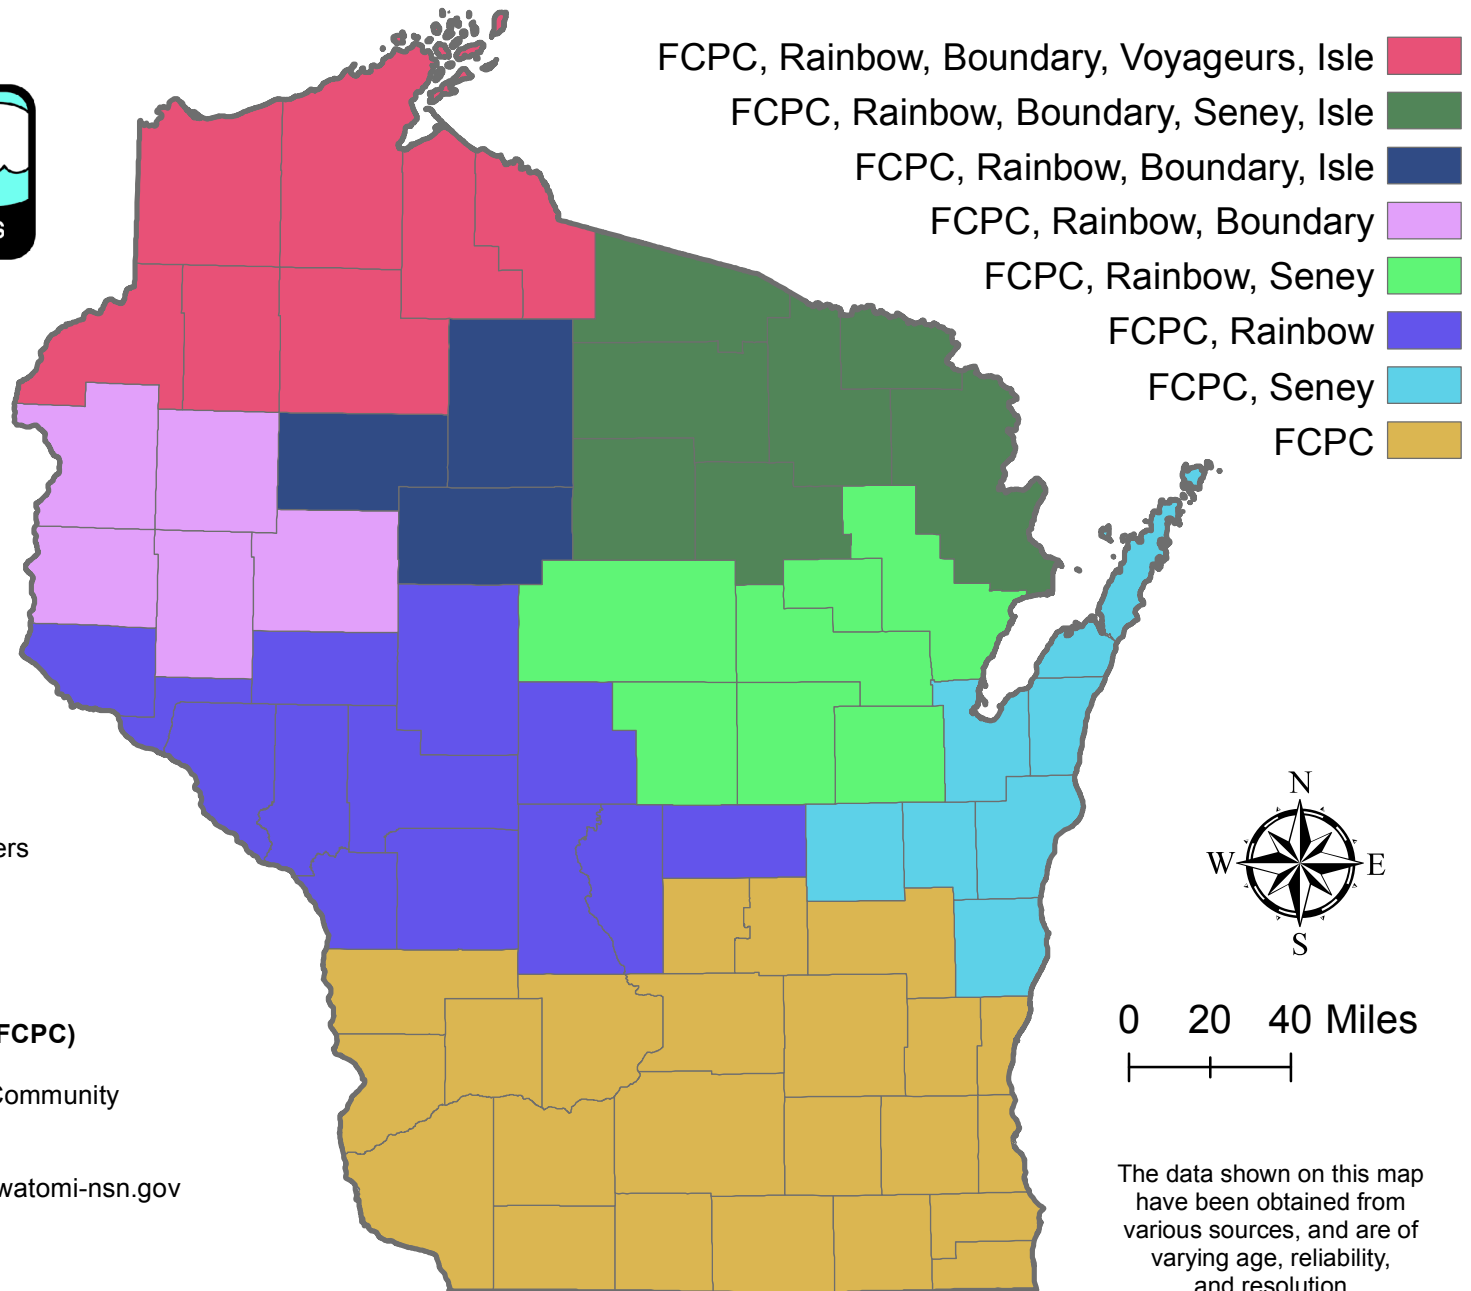

Wisconsin Counties within 300 Km of Class I Areas

Contacts:

Isle Royale, Voyageurs
National Park Service
> Kirsten King
> (303) 969-2341
> Kirsten_King@nps.gov

Seney Wilderness
Fish and Wildlife Service
> Jill Webster
> (303) 914-3804
> Jill_Webster@fws.gov

Rainbow Lake, Boundary Waters
US Forest Service
> Trent Wickman
> (218) 626-4372
> twickman@fs.fed.us

Forest County Potawatomi (FCPC)
> Natalene Cummings
> Forest County Potawatomi Community
> P.O. Box 340
> Crandon, WI 54520
> natalene.cummings@fcpotawatomi-nsn.gov

0 20 40 Miles
|-----|-----|

The data shown on this map have been obtained from various sources, and are of varying age, reliability, and resolution.