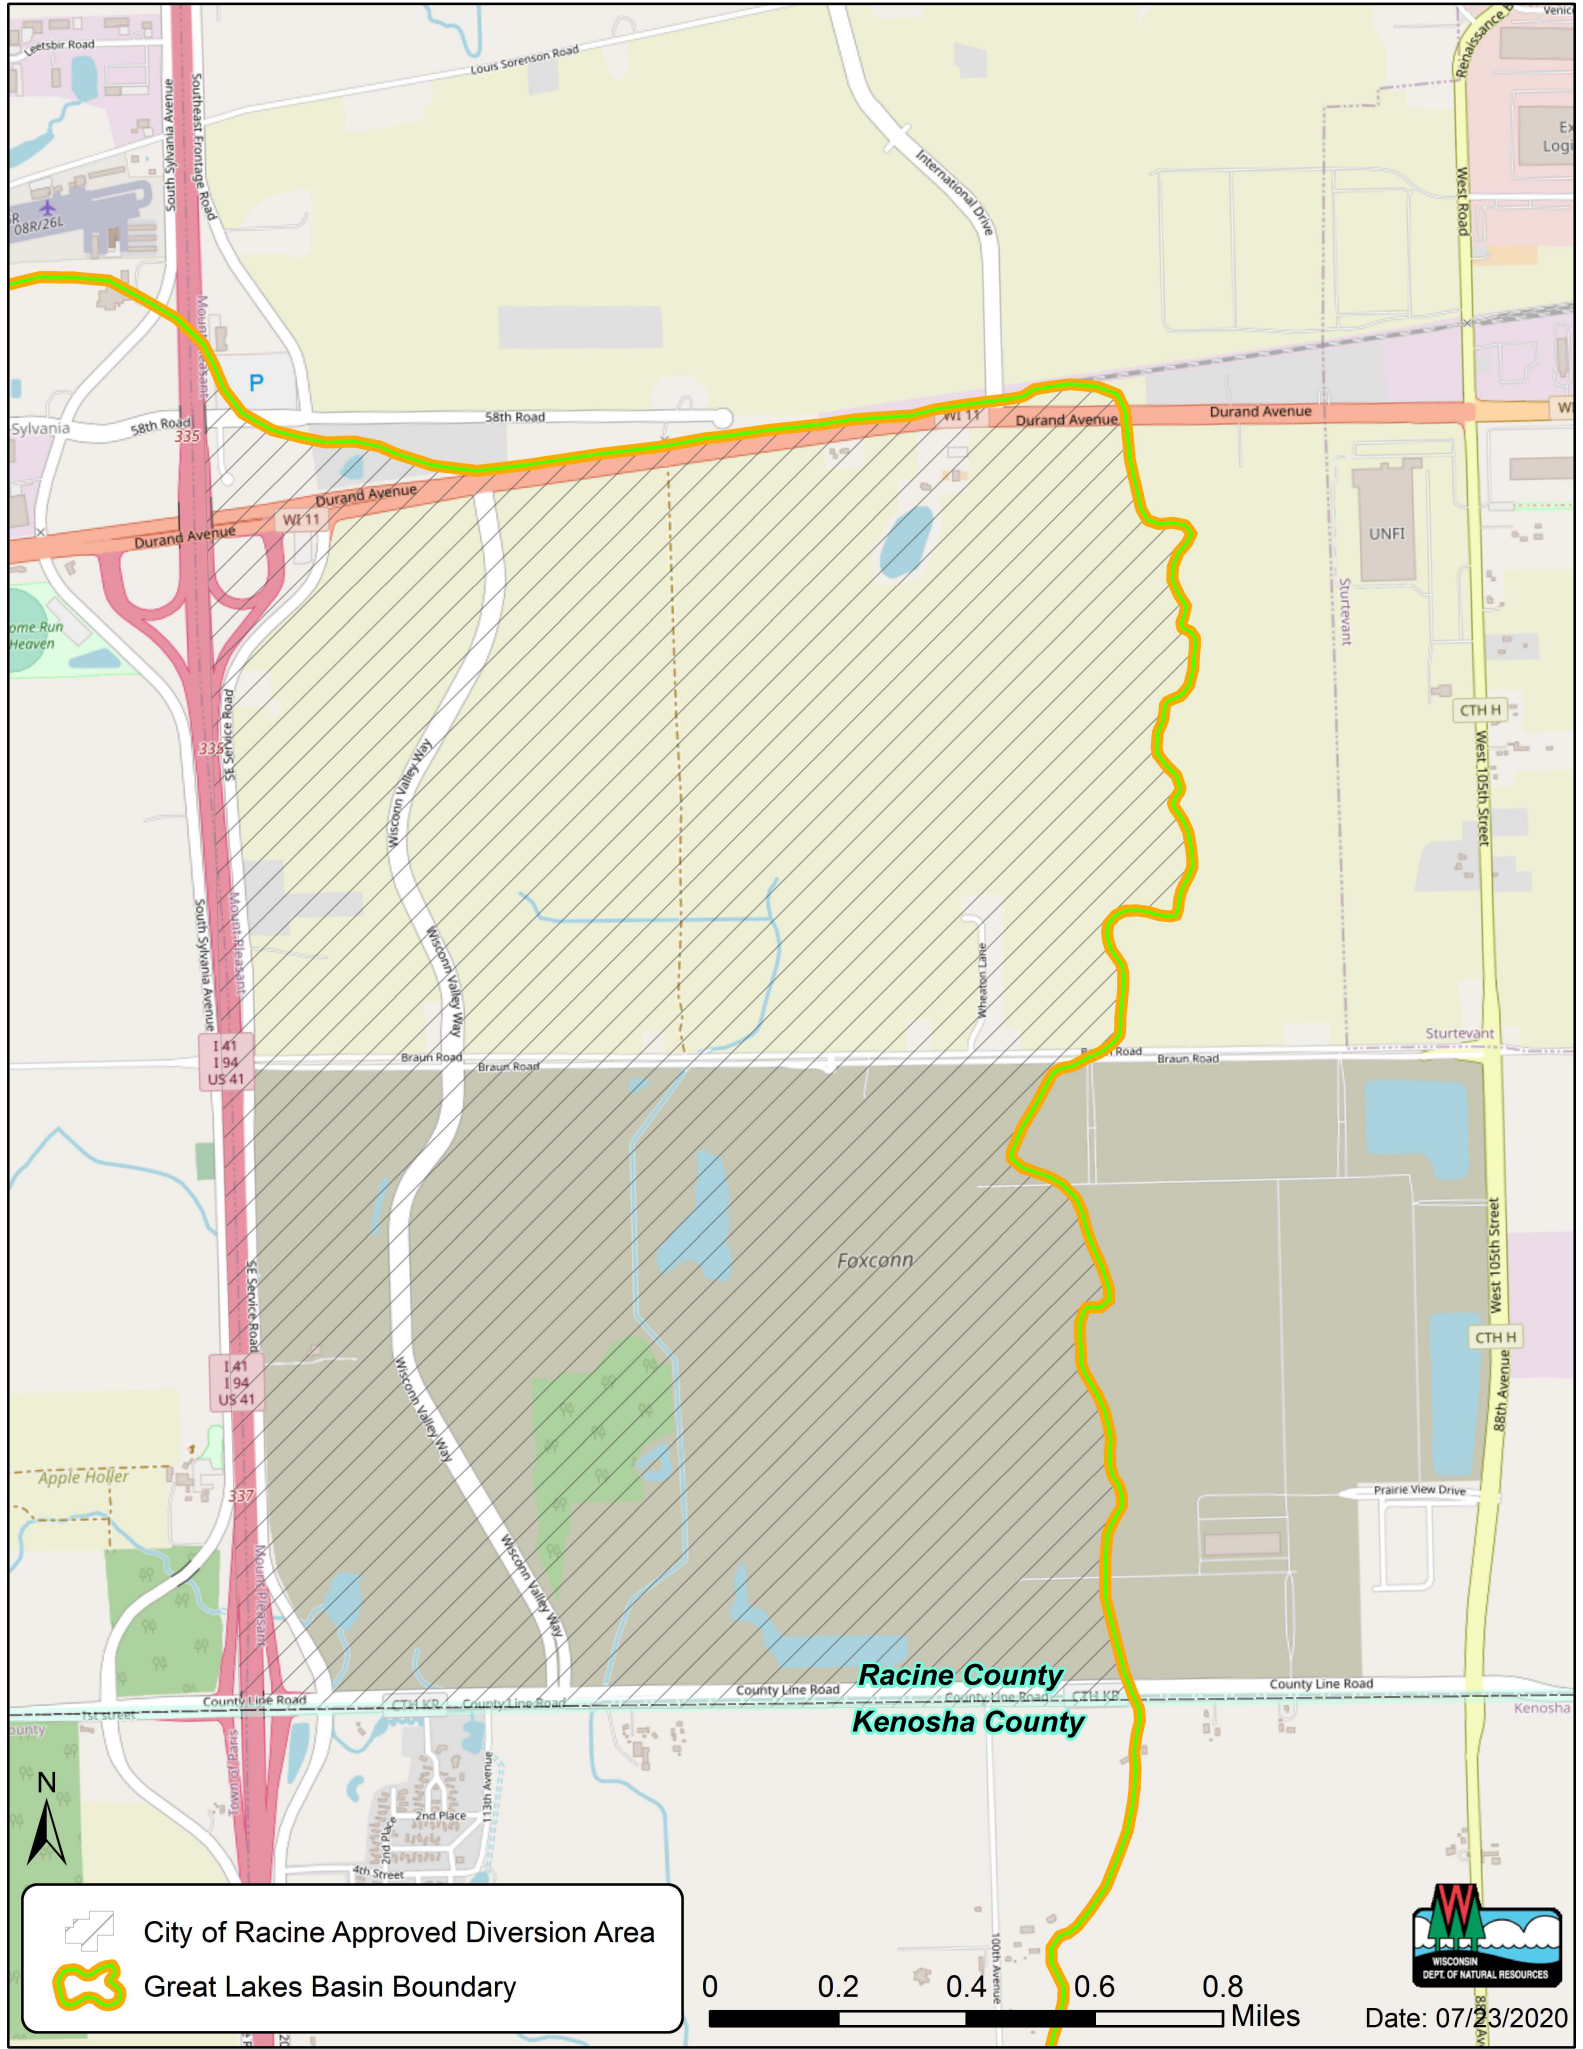

0 1.5 3 6 Miles

-  Great Lakes Divide
-  Municipal Boundaries
-  Milwaukee
-  Mount Pleasant
-  Racine
-  County Boundaries
-  Diversion Area

-  City of Racine Approved Diversion Area
-  Great Lakes Basin Boundary

0 0.2 0.4 0.6 0.8 Miles

Date: 07/23/2020