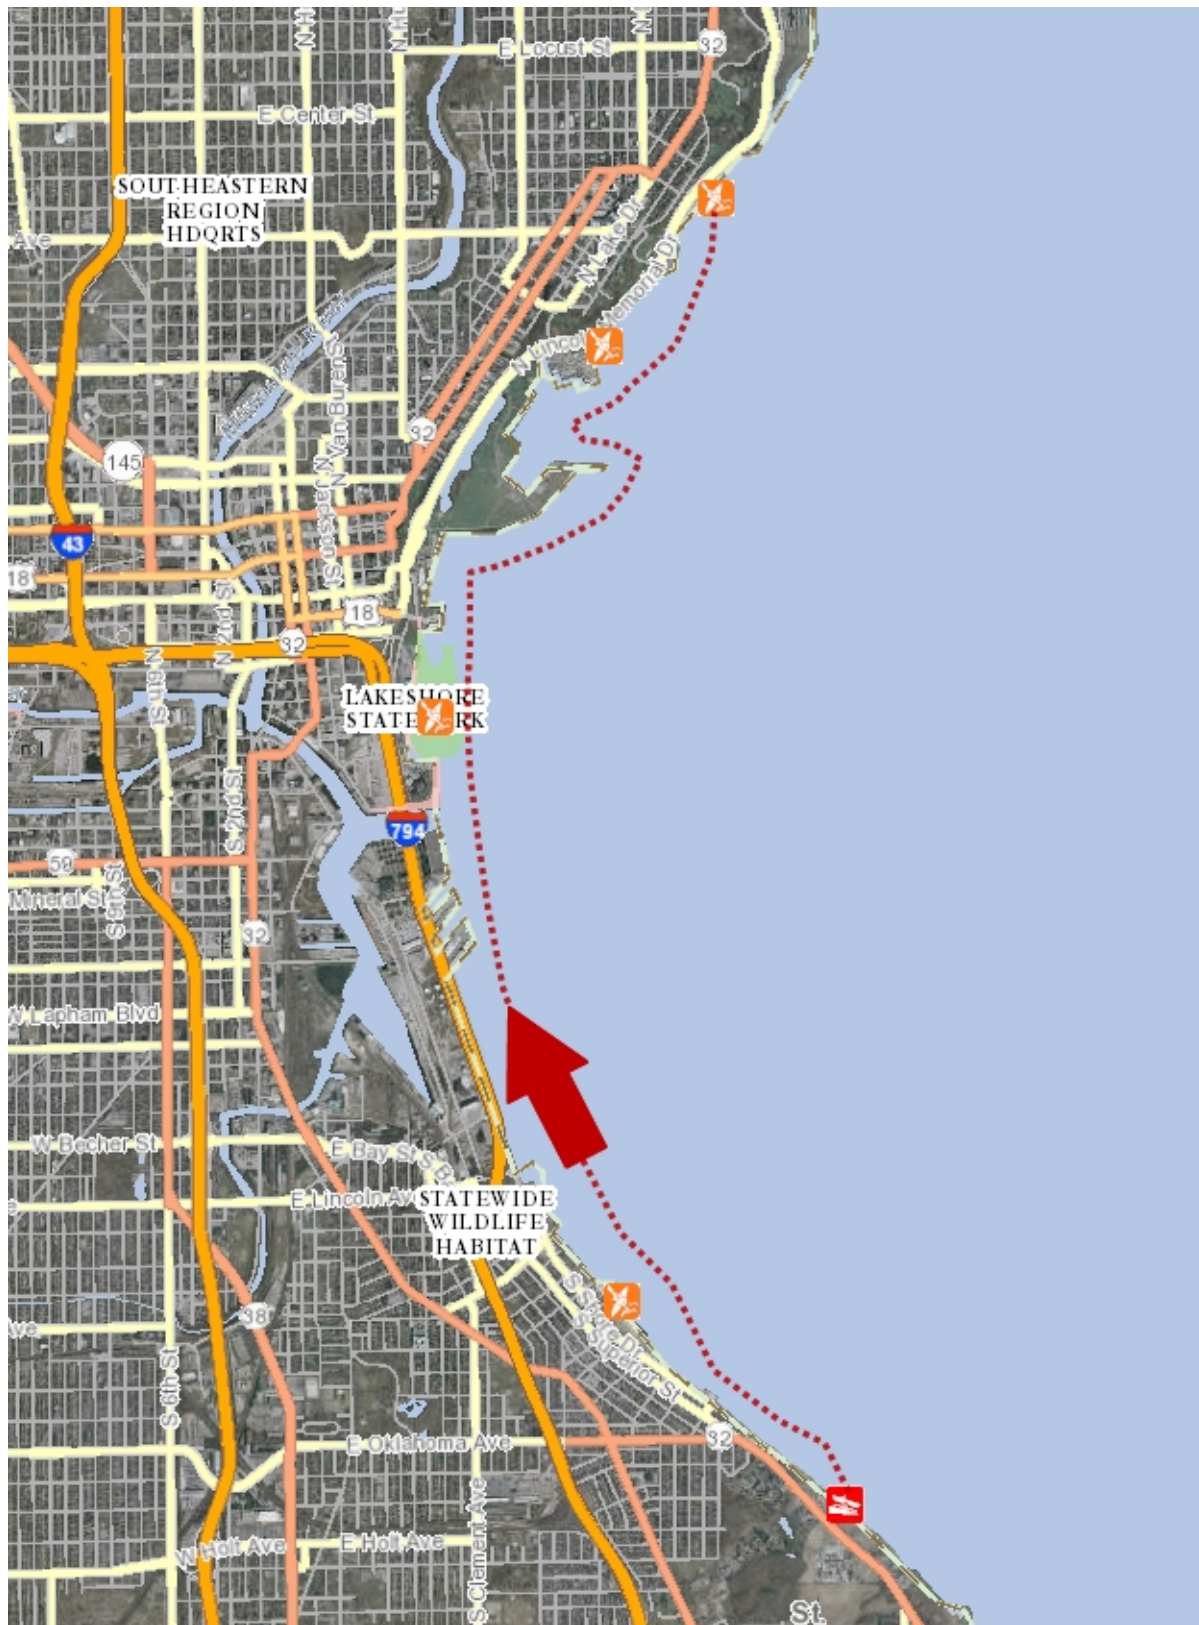

South Shore Marina to Bradford Beach

Legend

LMSWT Access Sites (100k-)

- Alternate
- Carry-In
- Developed
- Emergency

DNR Management Type

- Fee Simple
- Easement
- Leased Land

State Natural Area Parcel Own

- WI DNR
- Federal
- County/City/Town
- Non-Gov't Conservation Org
- Education Institution

Great Lakes

Open Water

County Boundaries

Airports

2010 Air Photos (WROC)

1.6 0 Distance / 2 1.6Miles

NAD_1983_HARN_Wisconsin_TM

DISCLAIMER: The information shown on these maps has been obtained from various sources, and are of varying age, reliability and resolution. These maps are not intended to be used for navigation, nor are these maps an authoritative source of information about legal land ownership or public access. No warranty, expressed or implied, is made regarding accuracy, applicability for a particular use, completeness, or legality of the information depicted on this map. For more information, see the DNR Legal Notices web page: <http://dnr.wi.gov/ora/legal/>

1: 49,958

Notes

5 miles