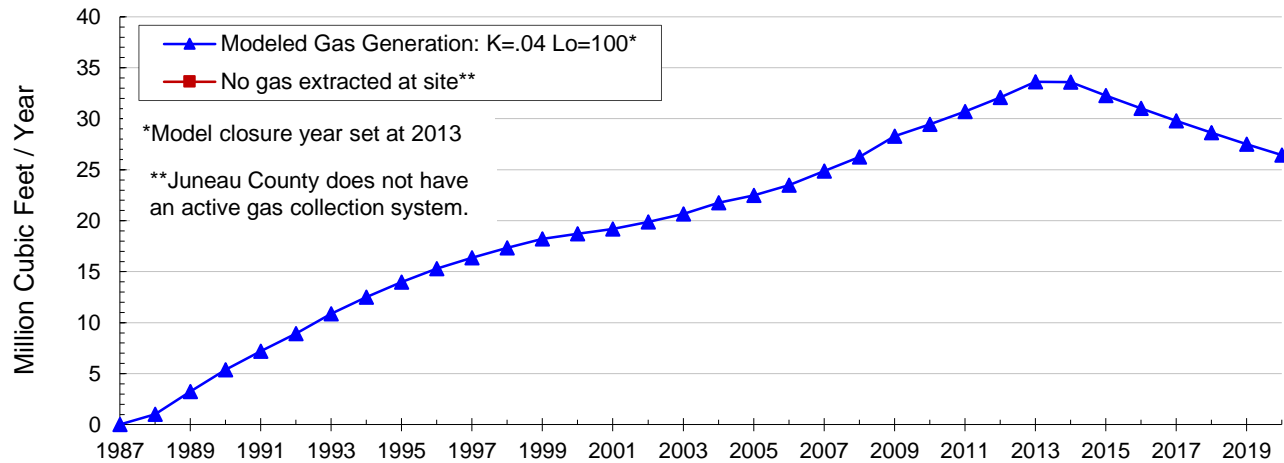

Juneau County LF - Lic No 3070: Modeled Landfill Gas Generation to 2020

Please understand that the gas generation curve above was prepared using a computer model and general assumptions that may under or overestimate gas generation for this particular landfill. For more information on the model and how it's been used, please consult the text of this web page.