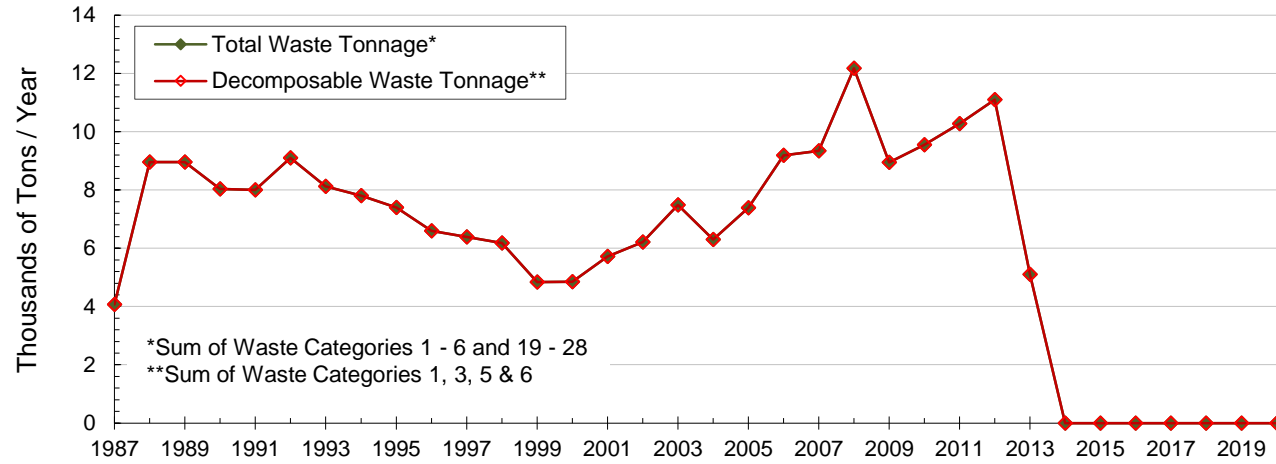

### Juneau County LF - Lic No 3070: Annual Waste Tonnage to 2020

### Juneau County LF - Lic No 3070: Modeled Landfill Gas Generation to 2020

Please understand that the gas generation curve above was prepared using a computer model and general assumptions that may under or overestimate gas generation for this particular landfill. For more information on the model and how it's been used, please consult the text of this web page.