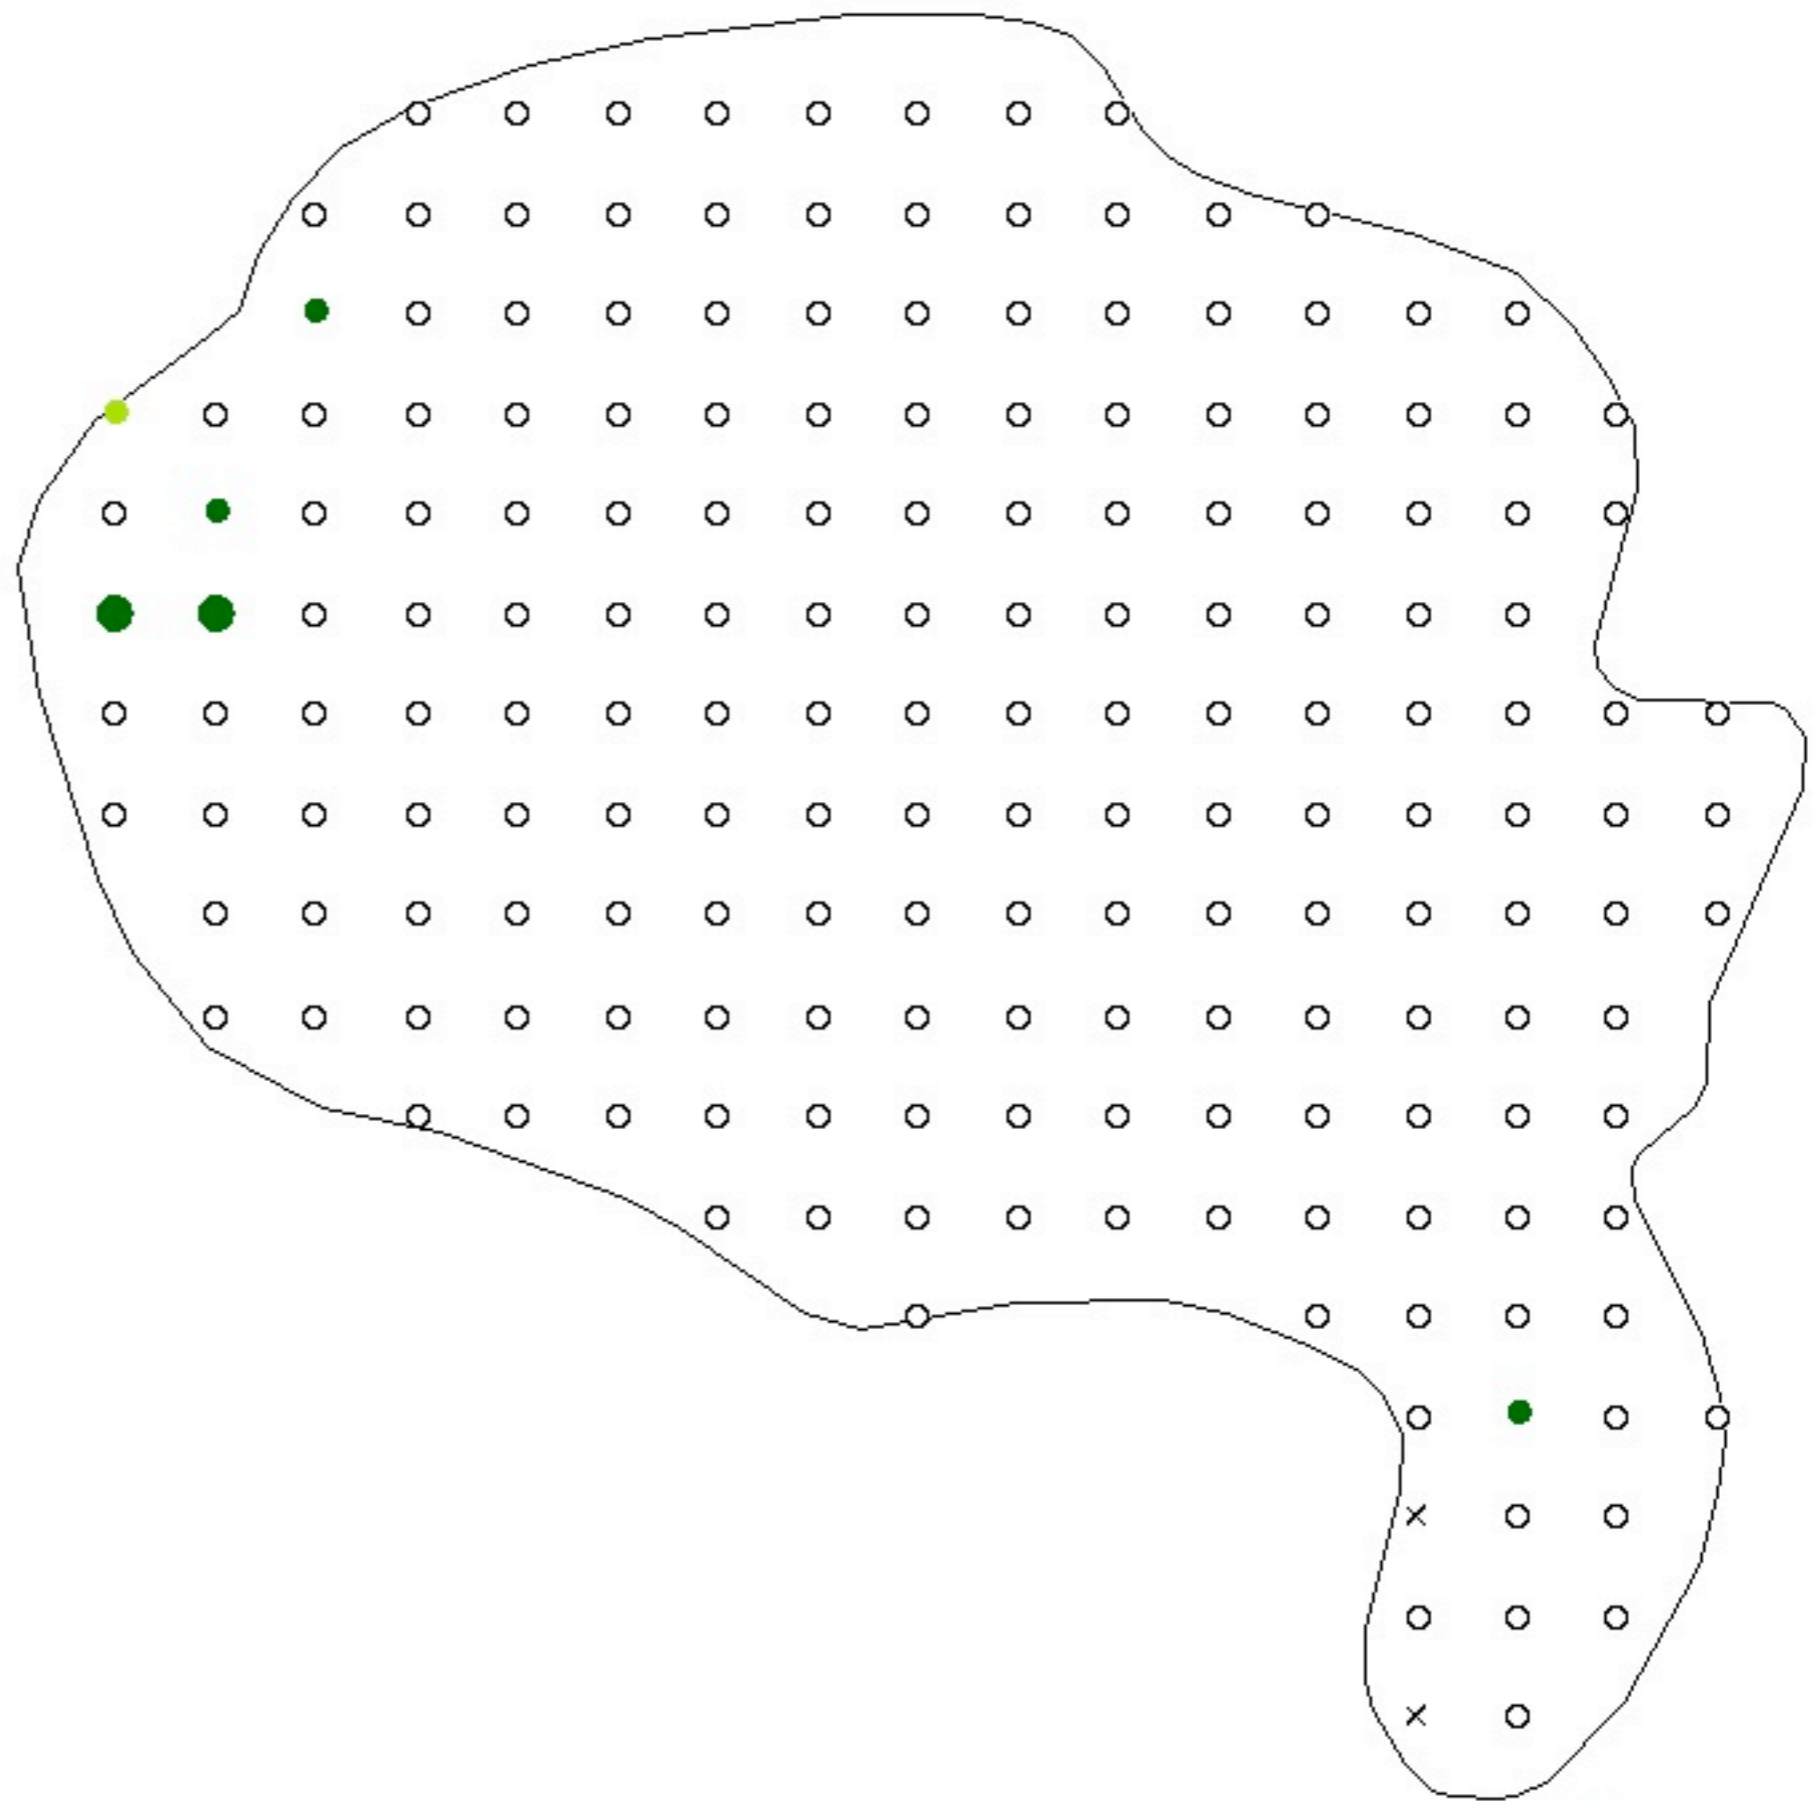

Wolf Lake Adams County 6/23/2006

Curly-leaf Pondweed

Rake Fullness Ratings

- × Not Sampled
- No CLP
- Visual
- 1
- 2
- 3

0.1 0 0.1 0.2 Miles