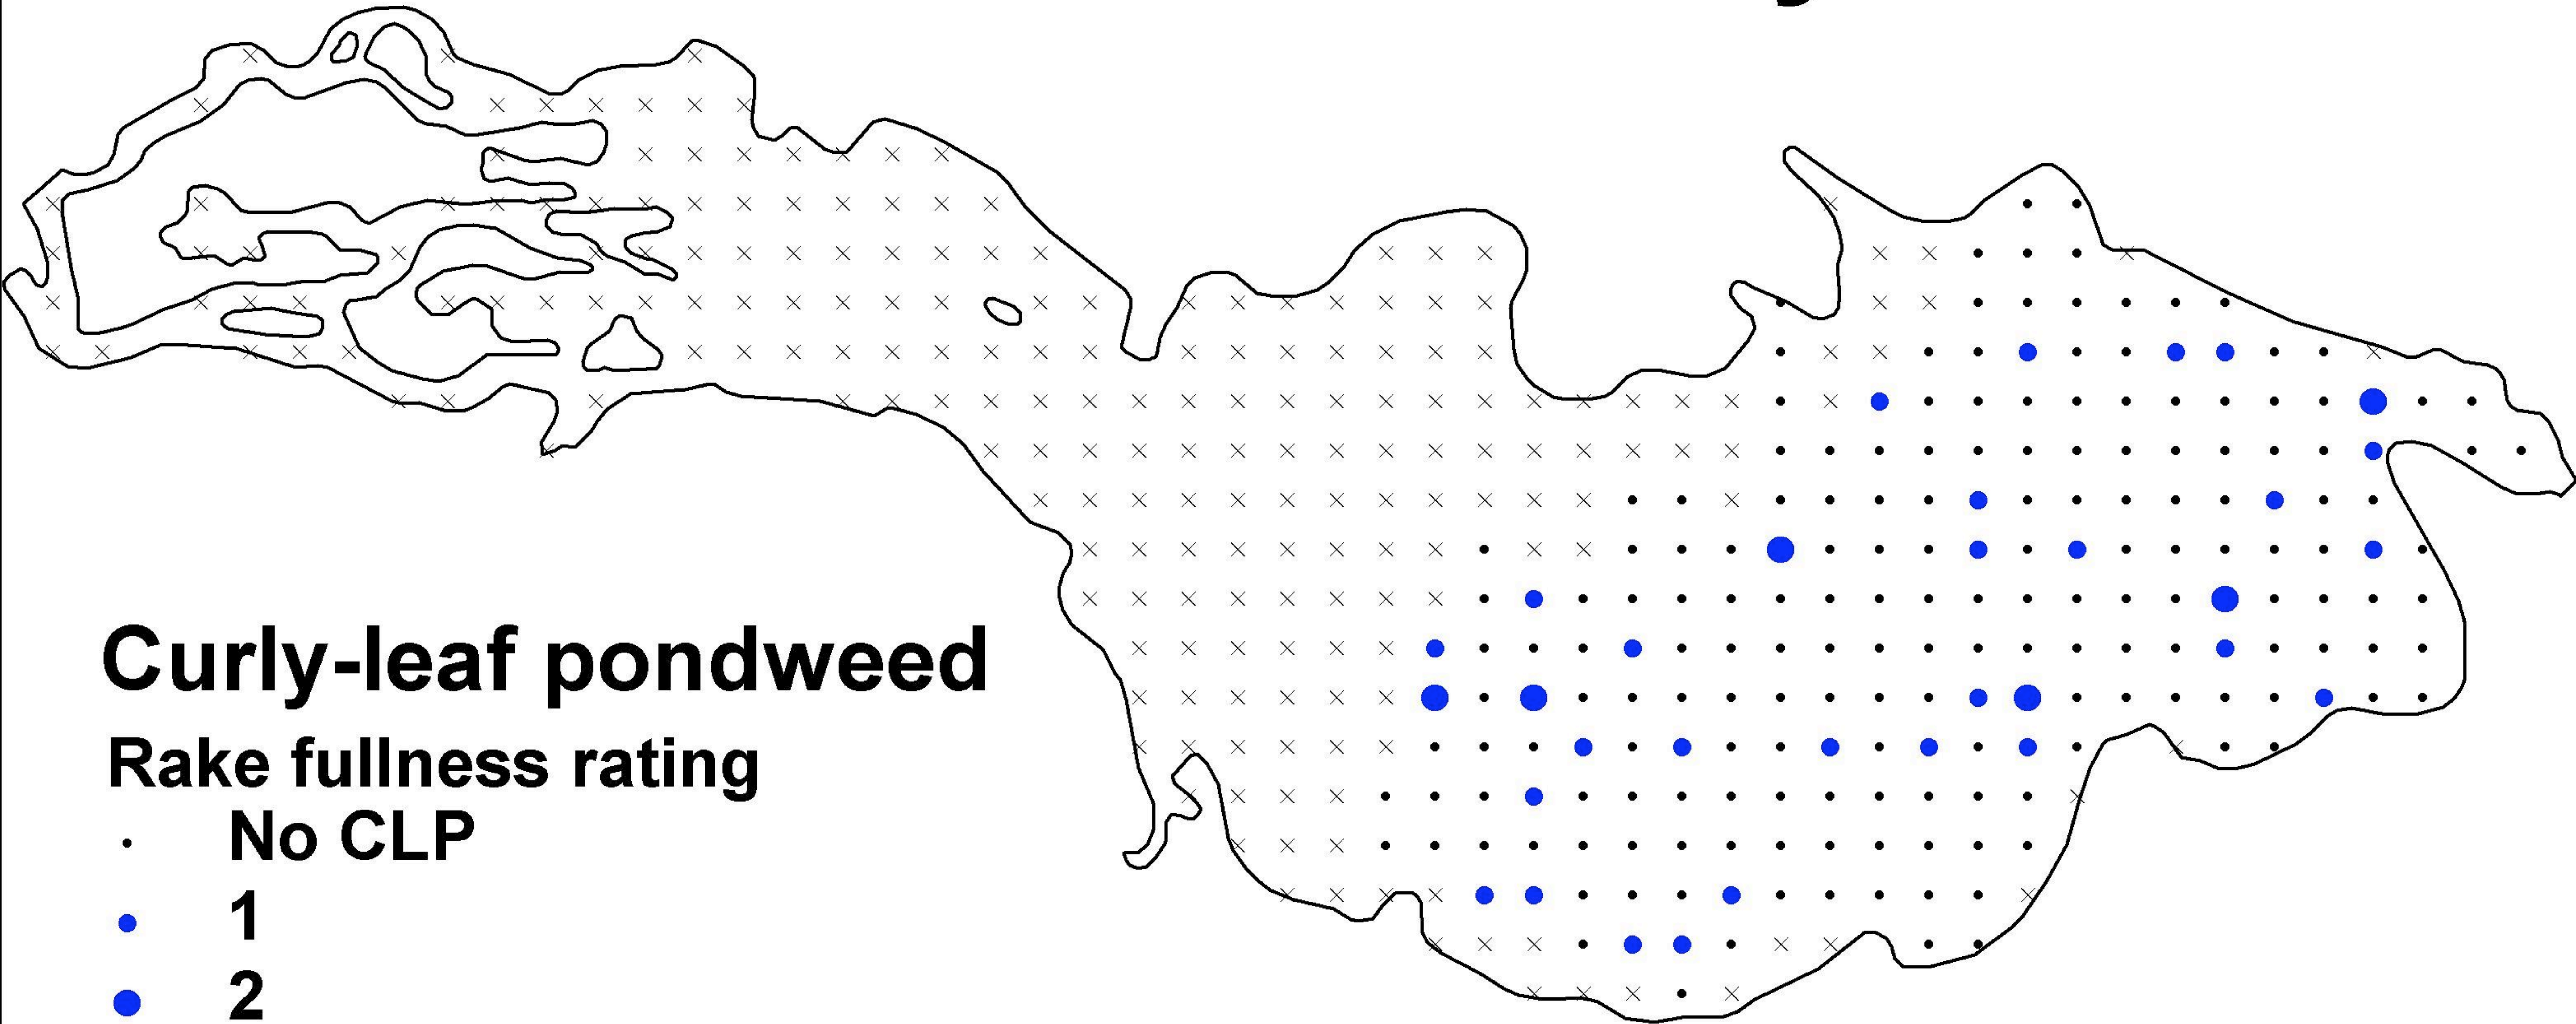

Weyauwega Lake Waupaca Co. 2008 PI Survey

Curly-leaf pondweed

Rake fullness rating

- No CLP
- 1
- 2
- 3
- Visual
- × Not Sampled

0

1.6 Kilometers

Map prepared by: