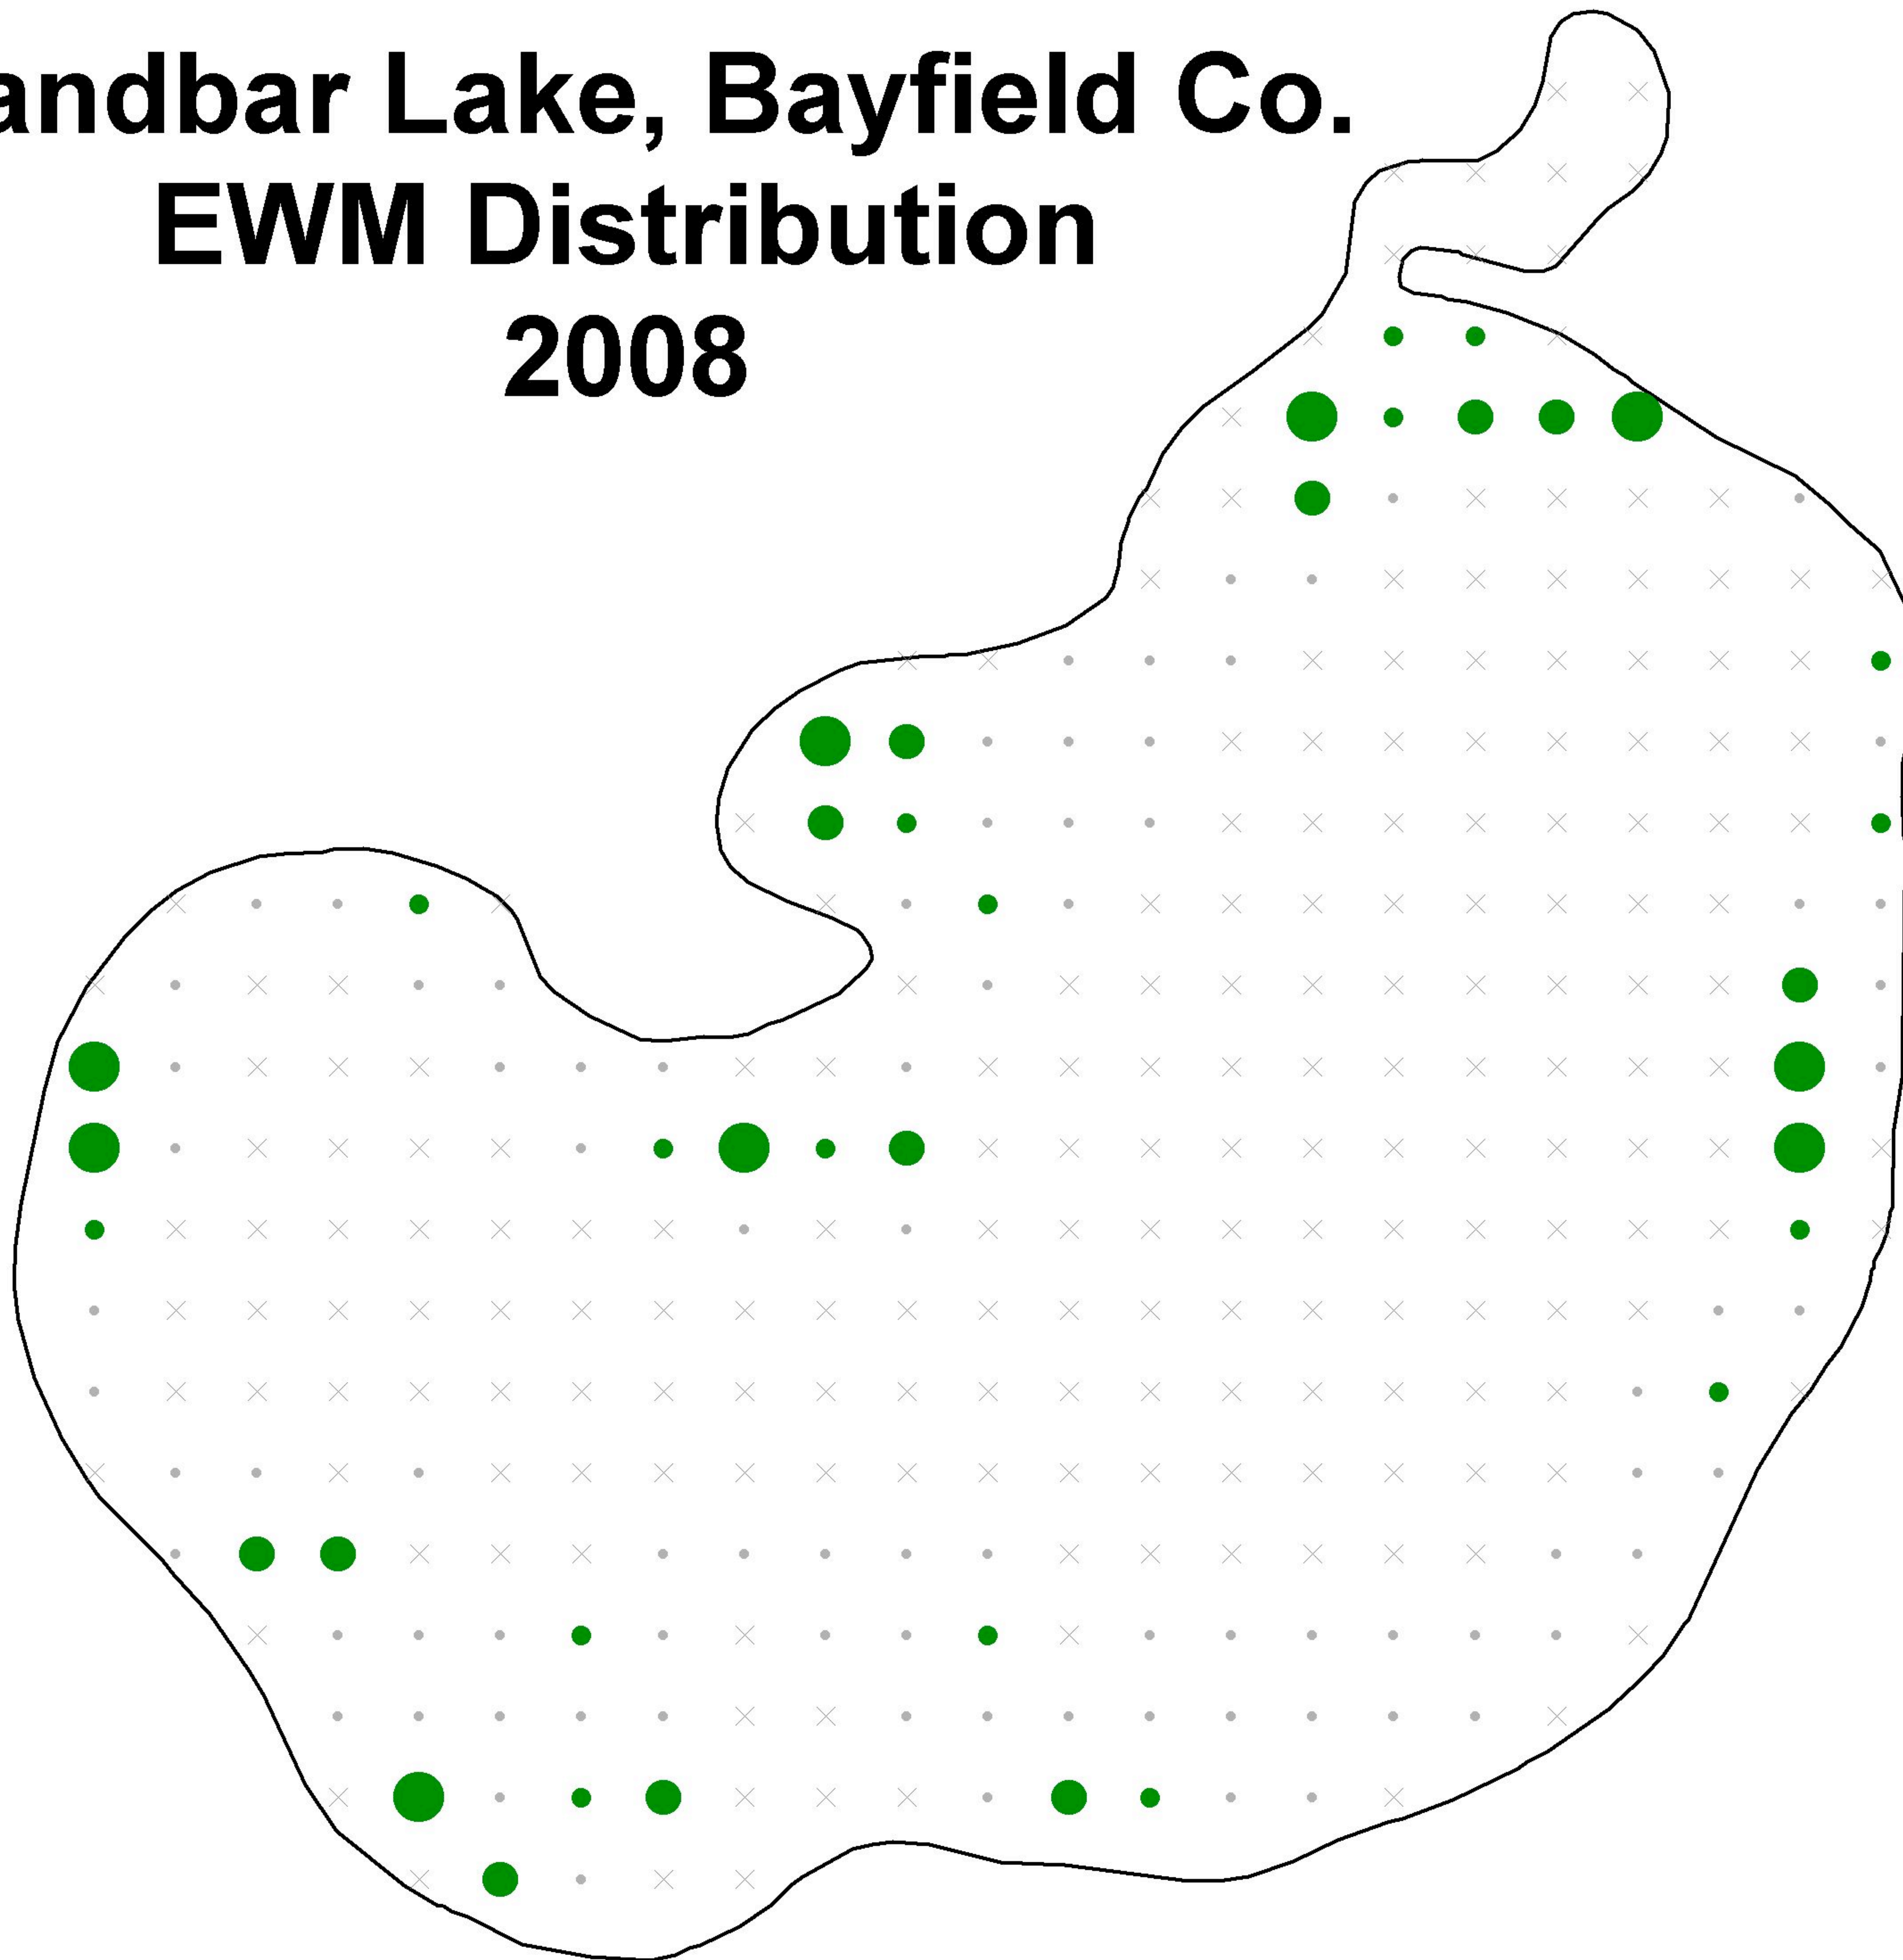

Sandbar Lake, Bayfield Co. EWM Distribution 2008

Rake fullness

- No EWM
- 1
- 2
- 3
- Visual
- × Not Sampled