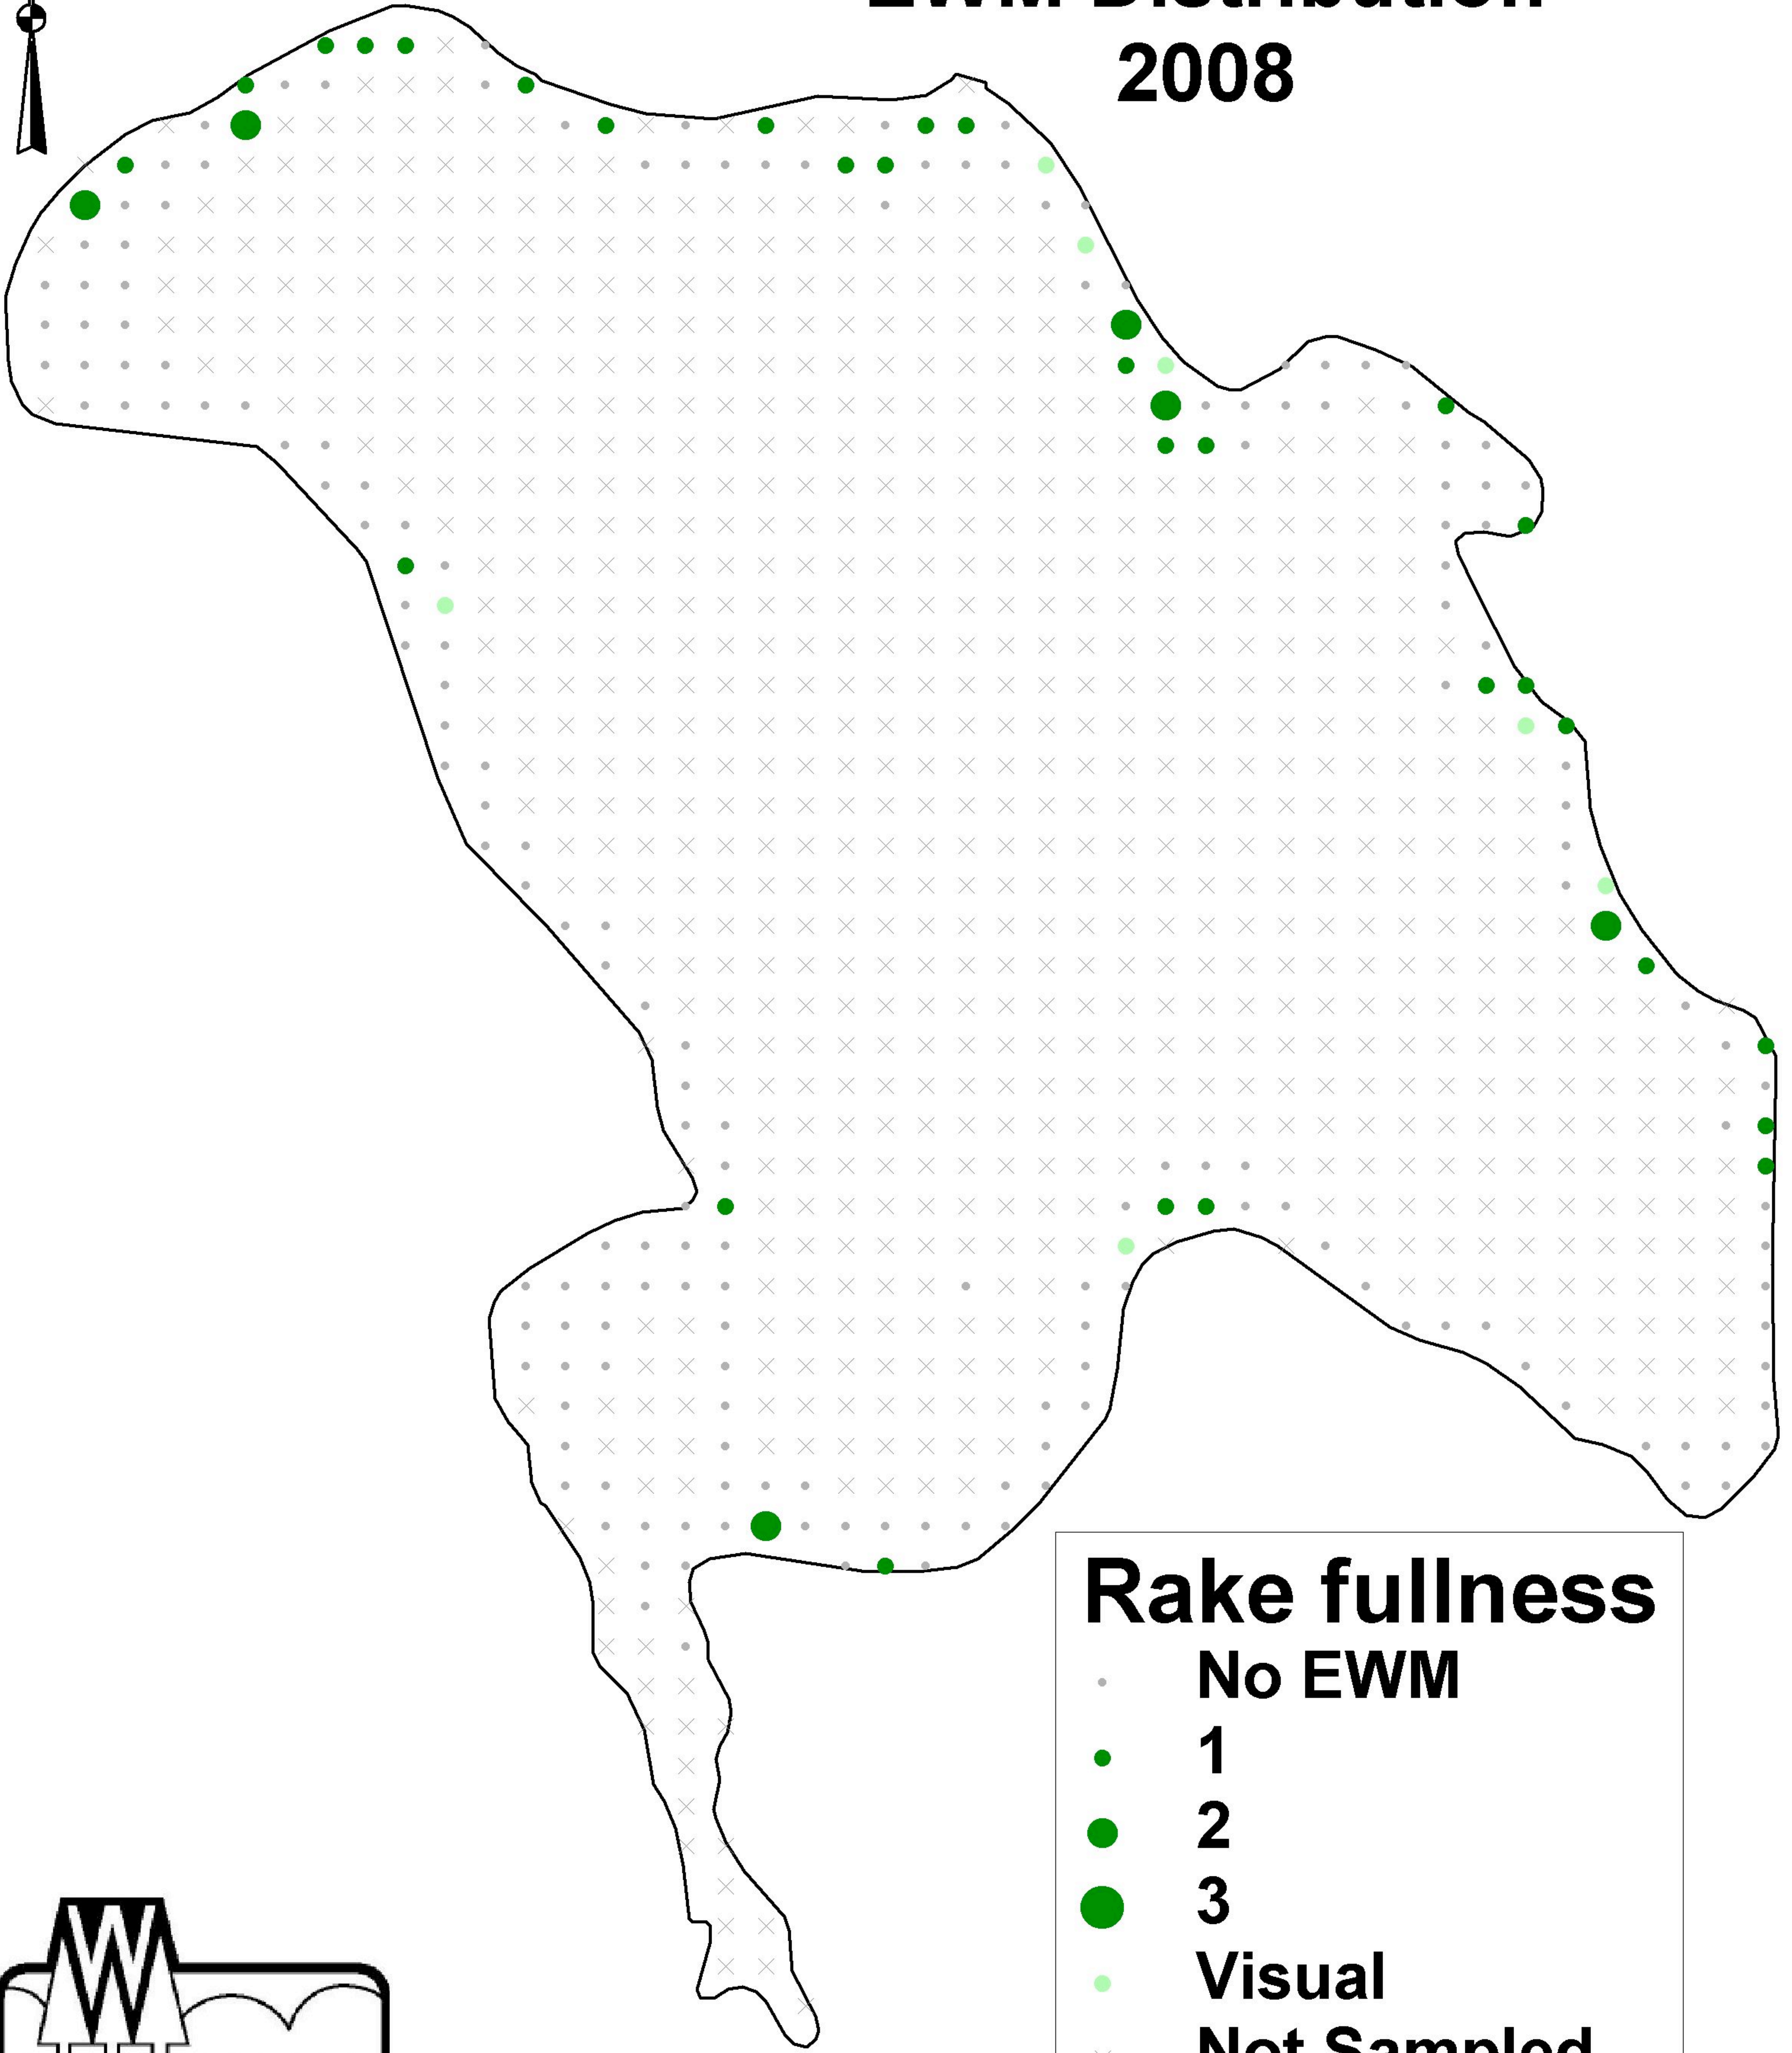

# Round Lake, Burnett County EWM Distribution 2008

**Rake fullness**

- No EWM
- 1
- 2
- 3
- Visual
- × Not Sampled