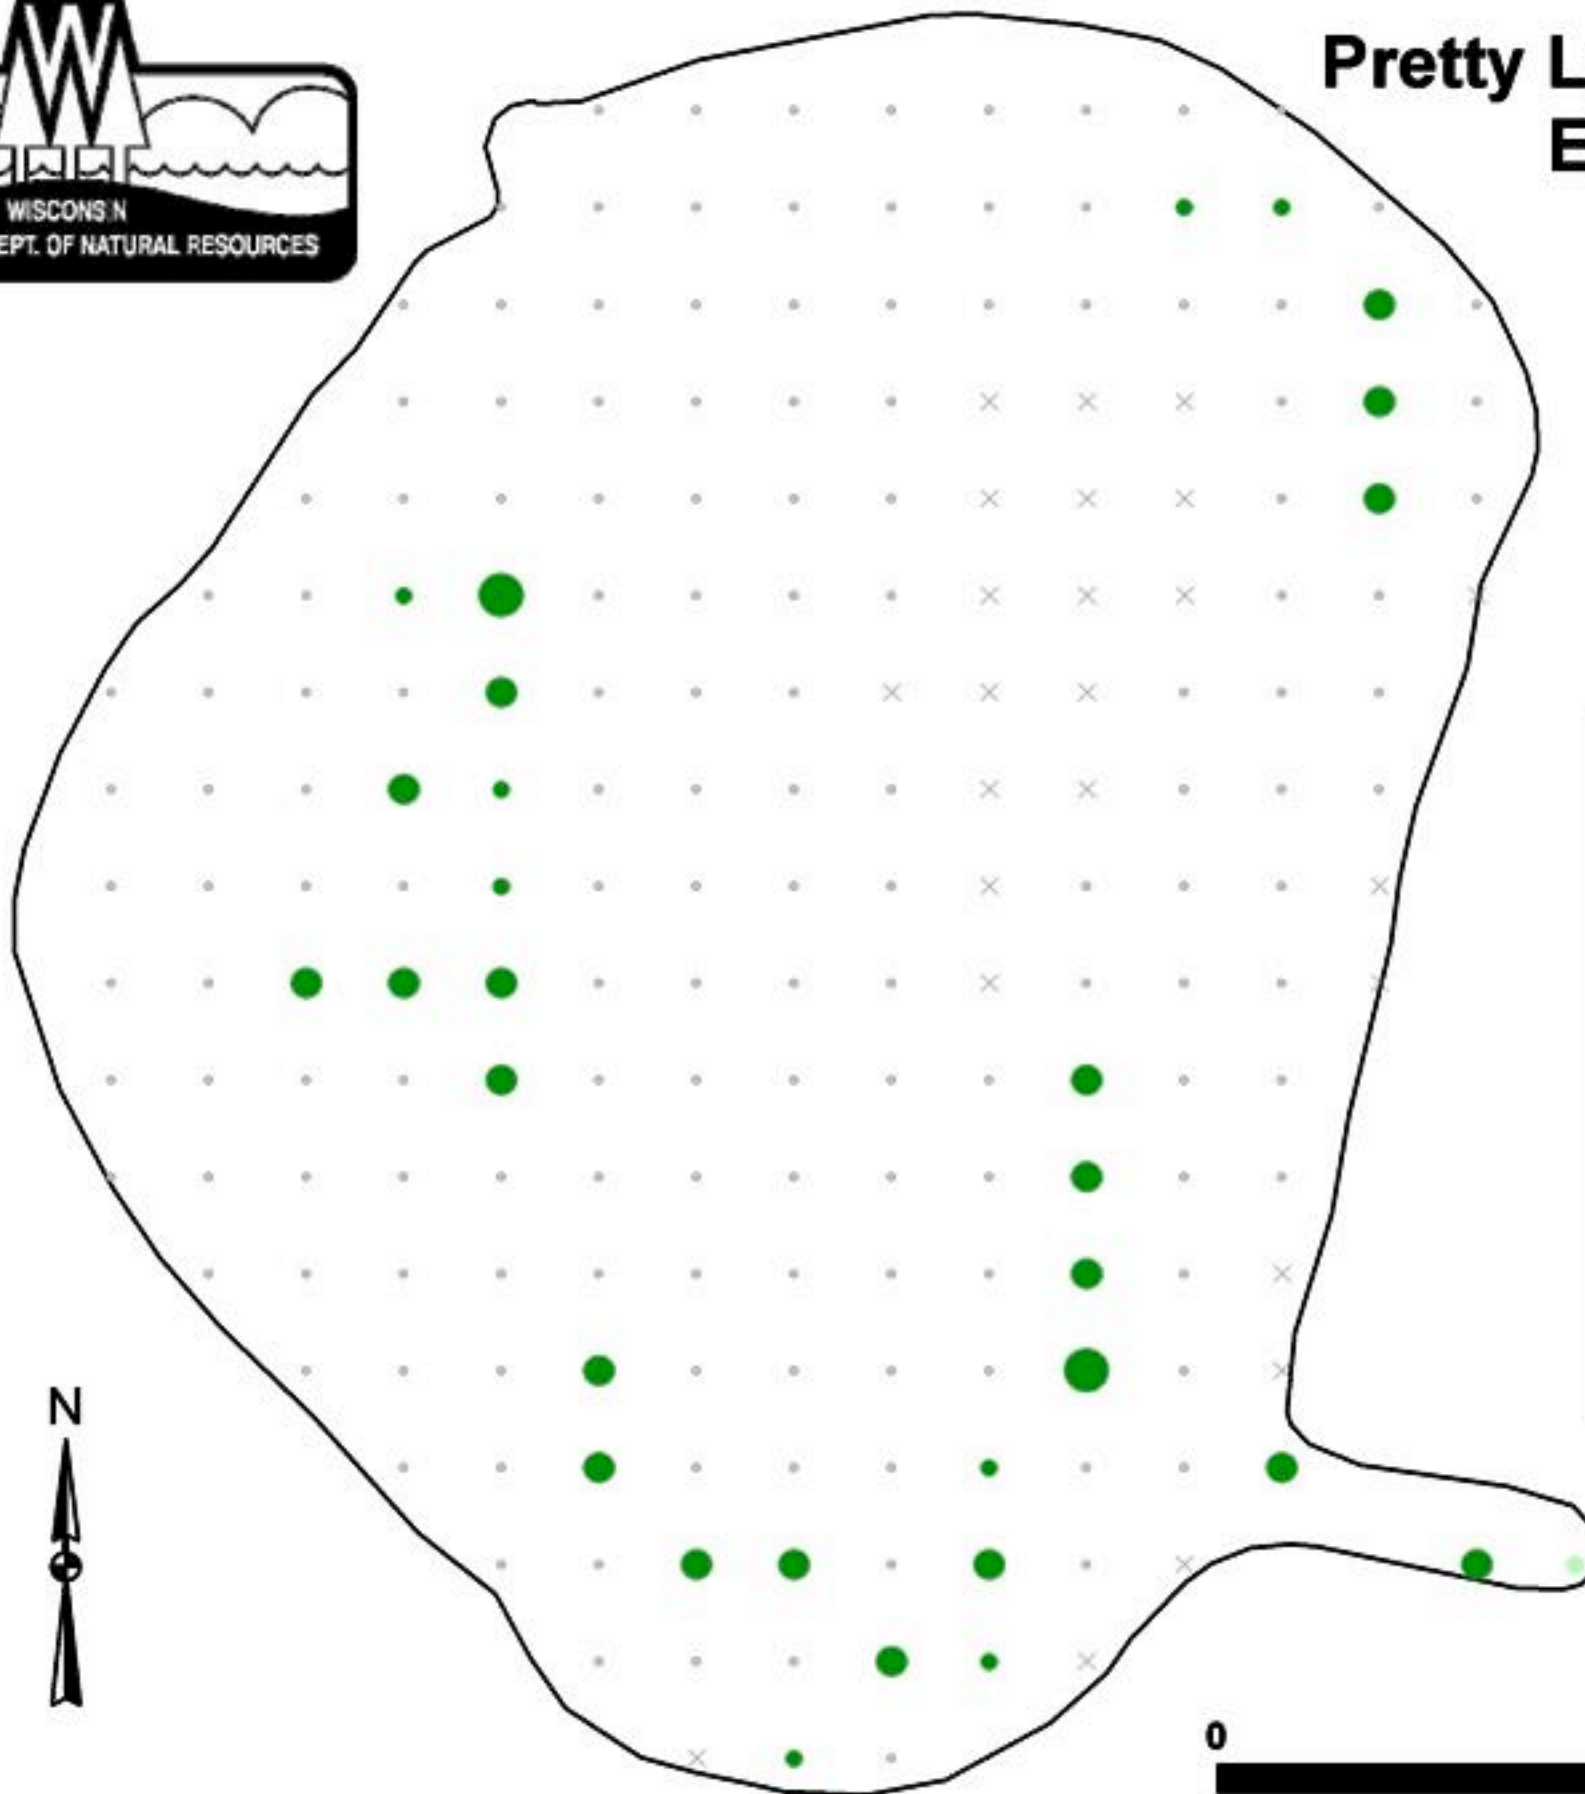

Pretty Lake, Waukesha County EWM Distribution 2008

Rake fullness

- No EWM
- 1
- 2
- 3
- Visual
- × Not Sampled

0 0.2 Kilometers

A horizontal scale bar representing 0.2 kilometers, with the number '0' at the left end and '0.2 Kilometers' at the right end.