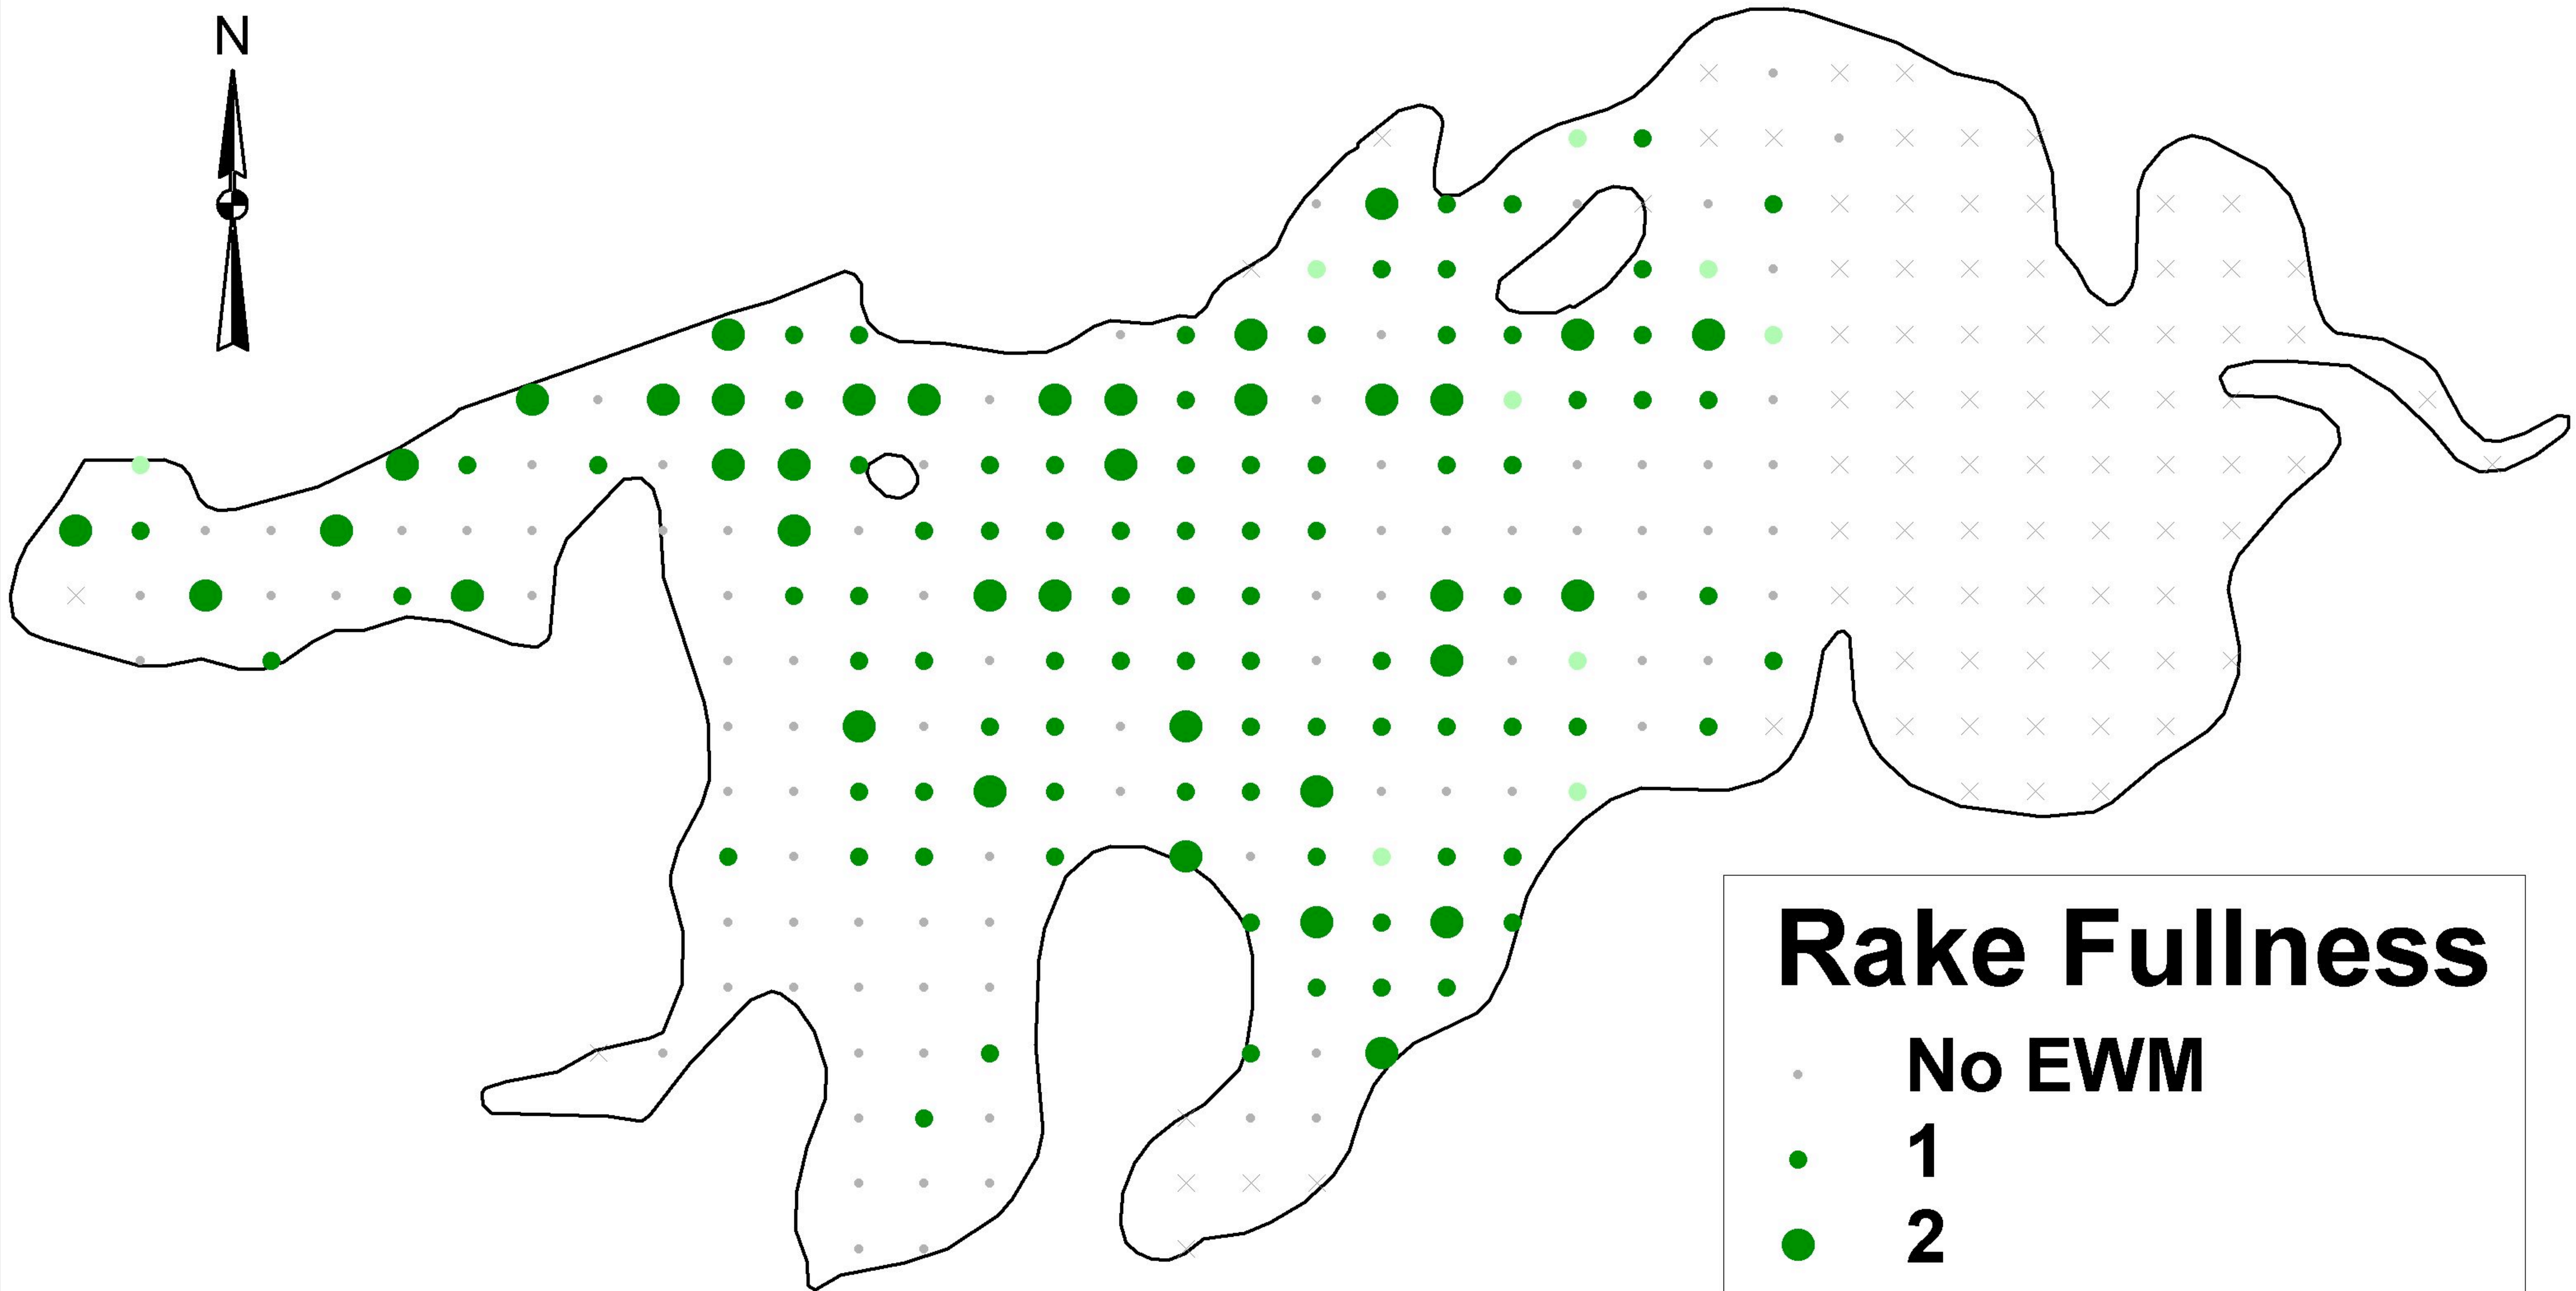

Lower Spring Lake, Jefferson County EWM Distribution 2008

0

0.4 Kilometers

Rake Fullness

- No EWM
- 1
- 2
- 3
- Visual
- × Not Sampled