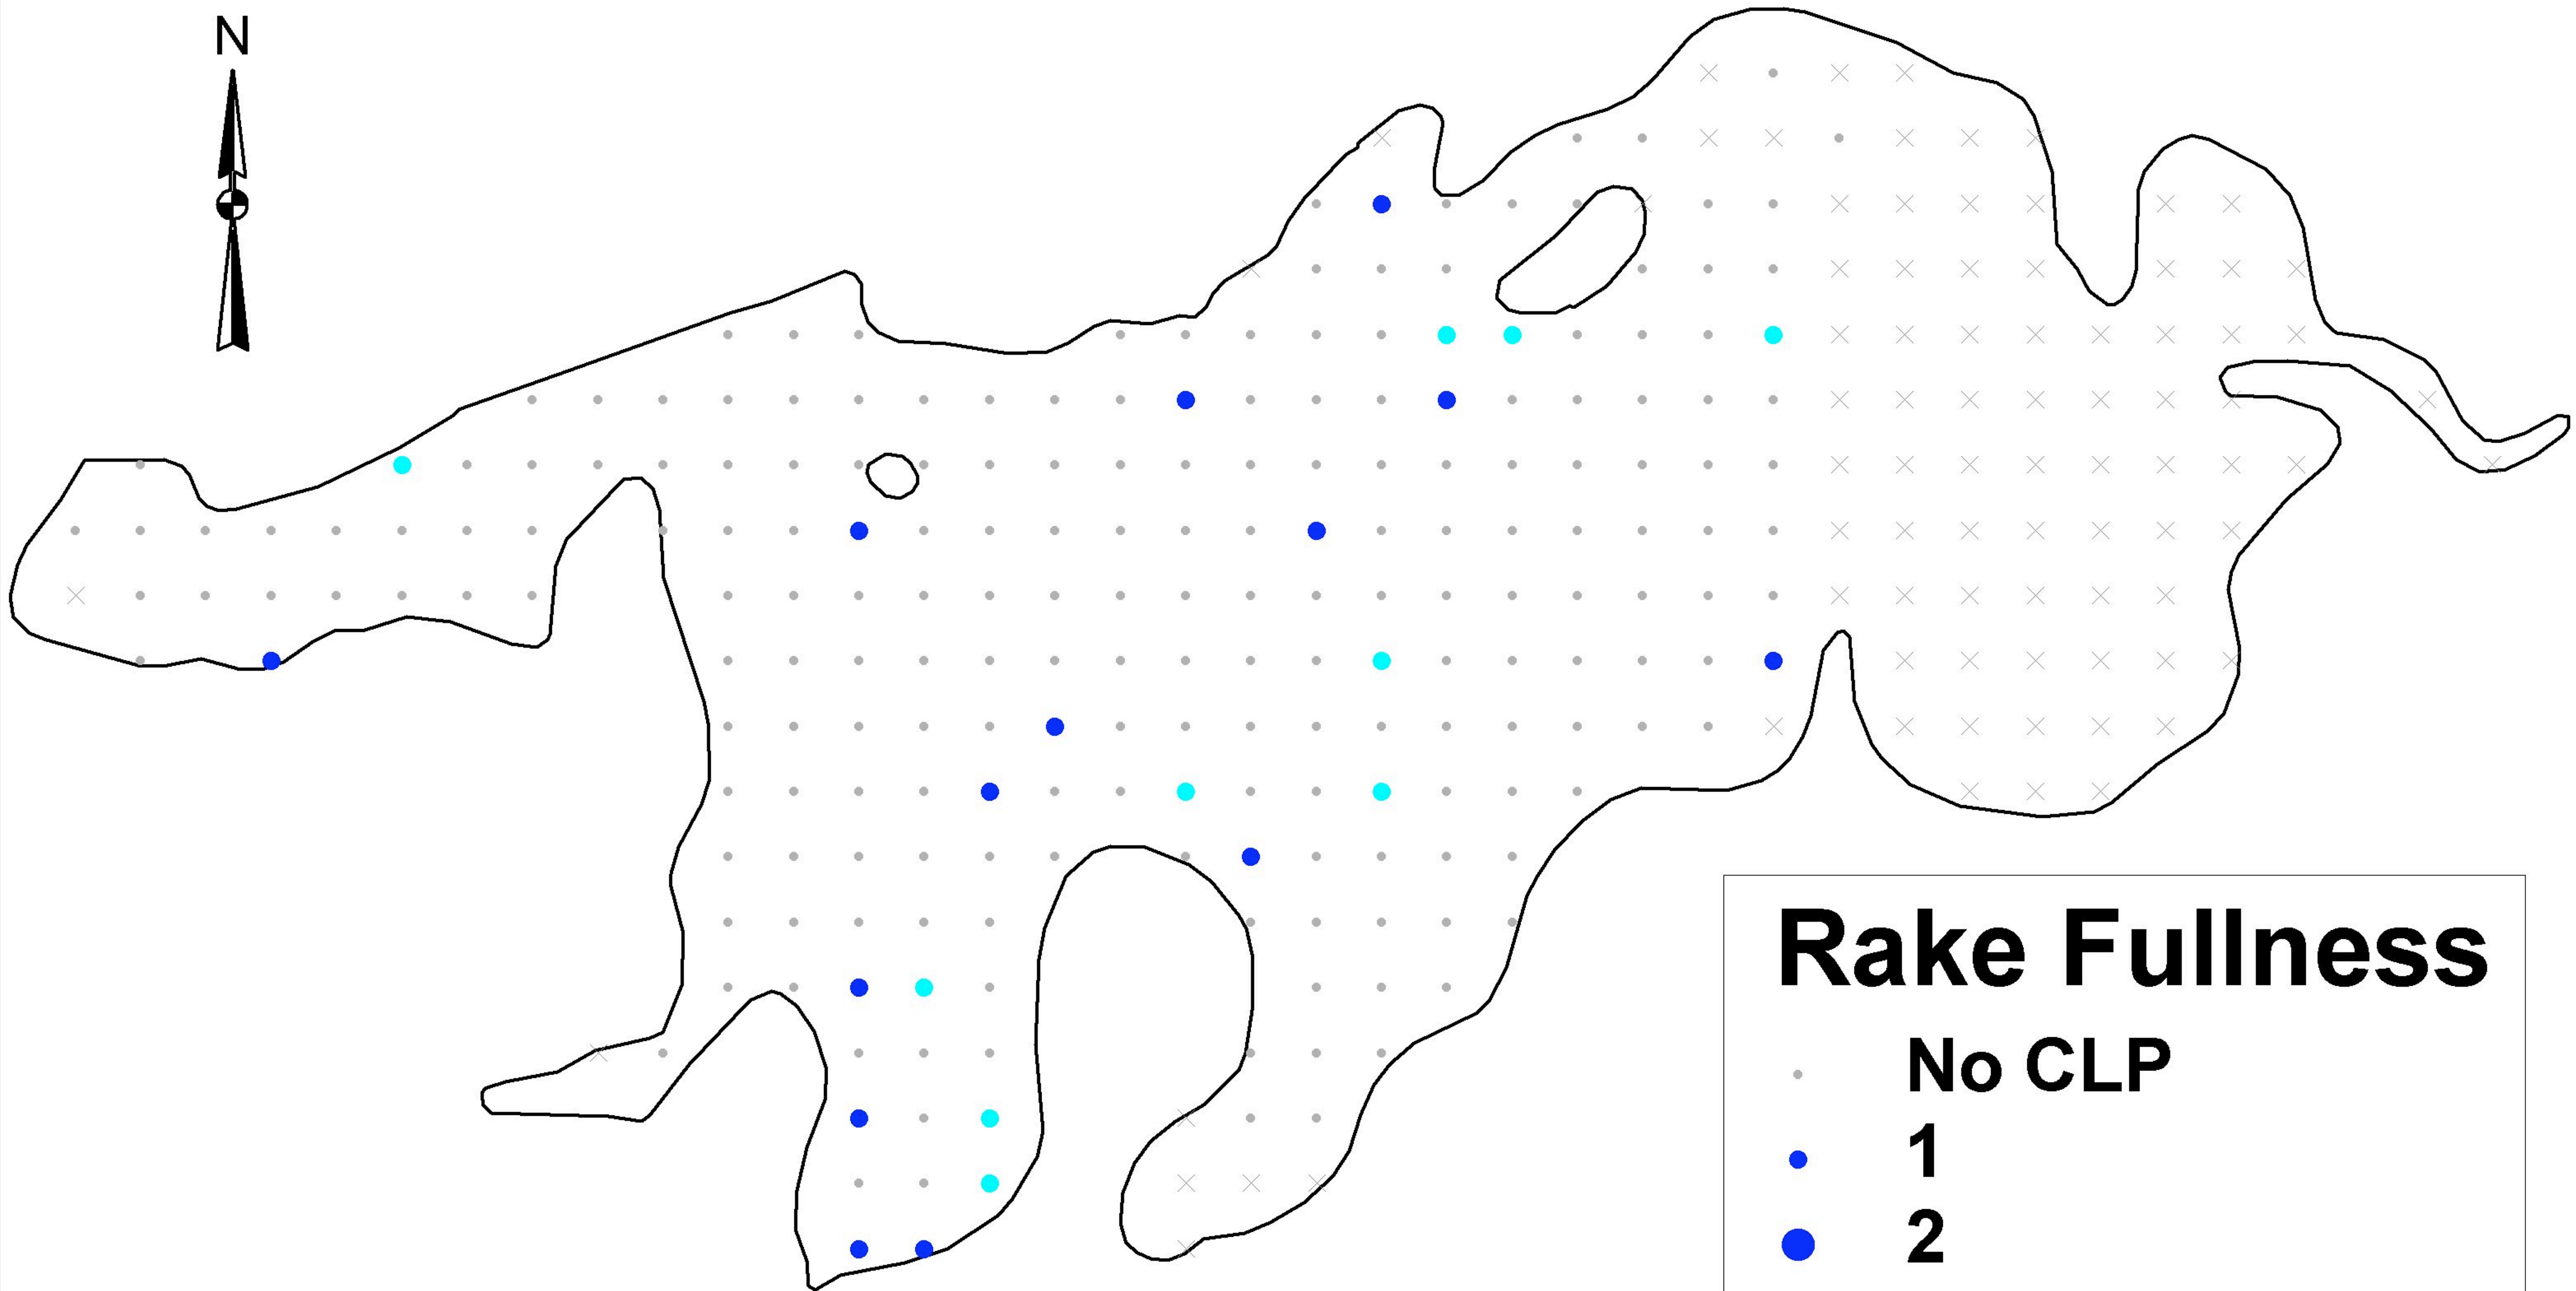

# Lower Spring Lake, Jefferson County CLP Distribution 2008

0

0.4 Kilometers

## Rake Fullness

- No CLP
- 1
- 2
- 3
- Visual
- × Not Sampled