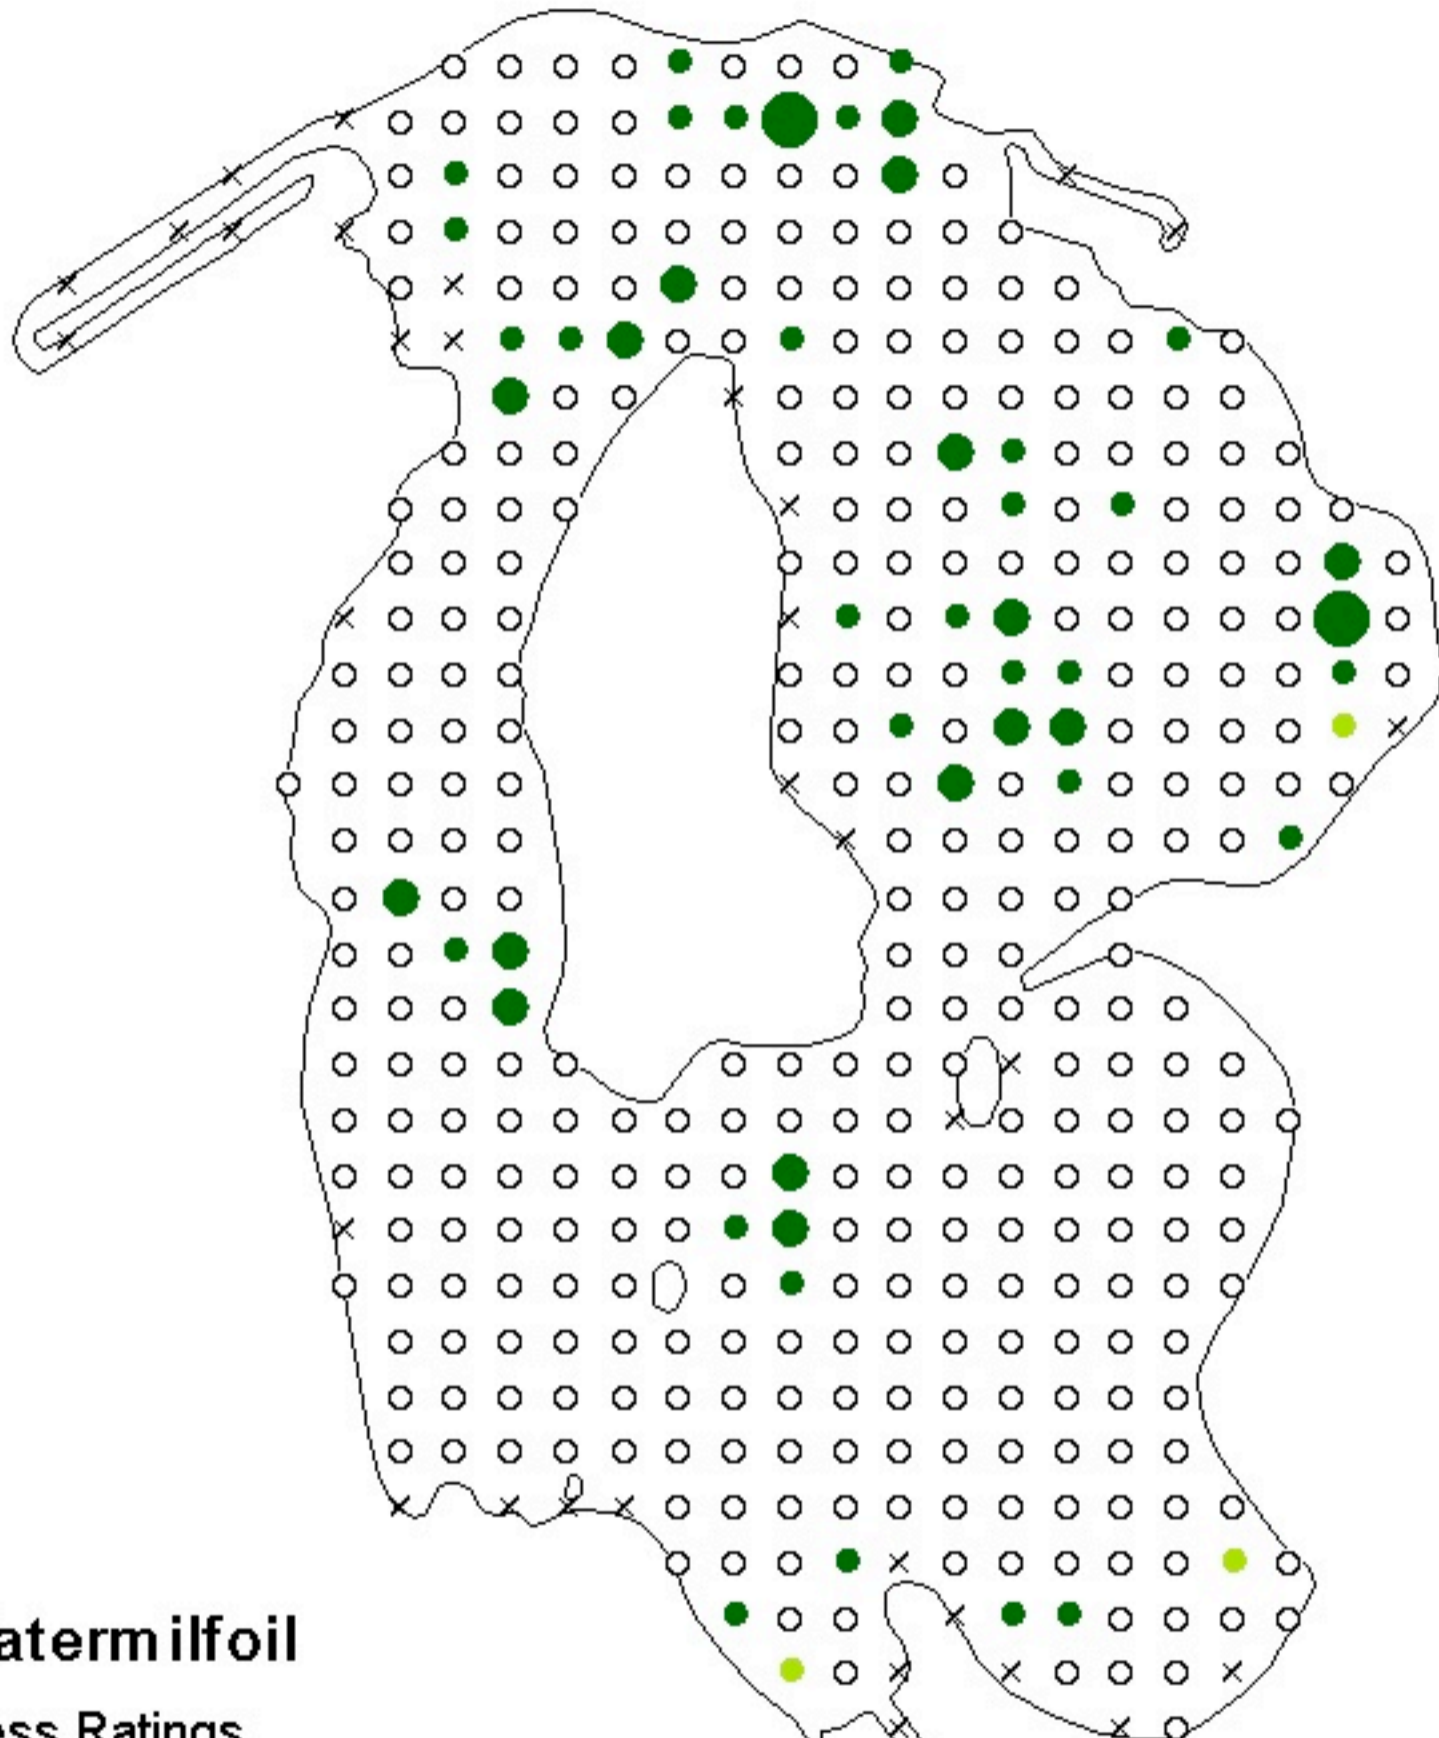

Lower Nemahbin Lake Waukesha County 5/25 & 6/1/2006

Eurasian Watermilfoil

Rake Fullness Ratings

- x Not Sampled
- o No EWM
- Visual
- 1
- 2
- 3