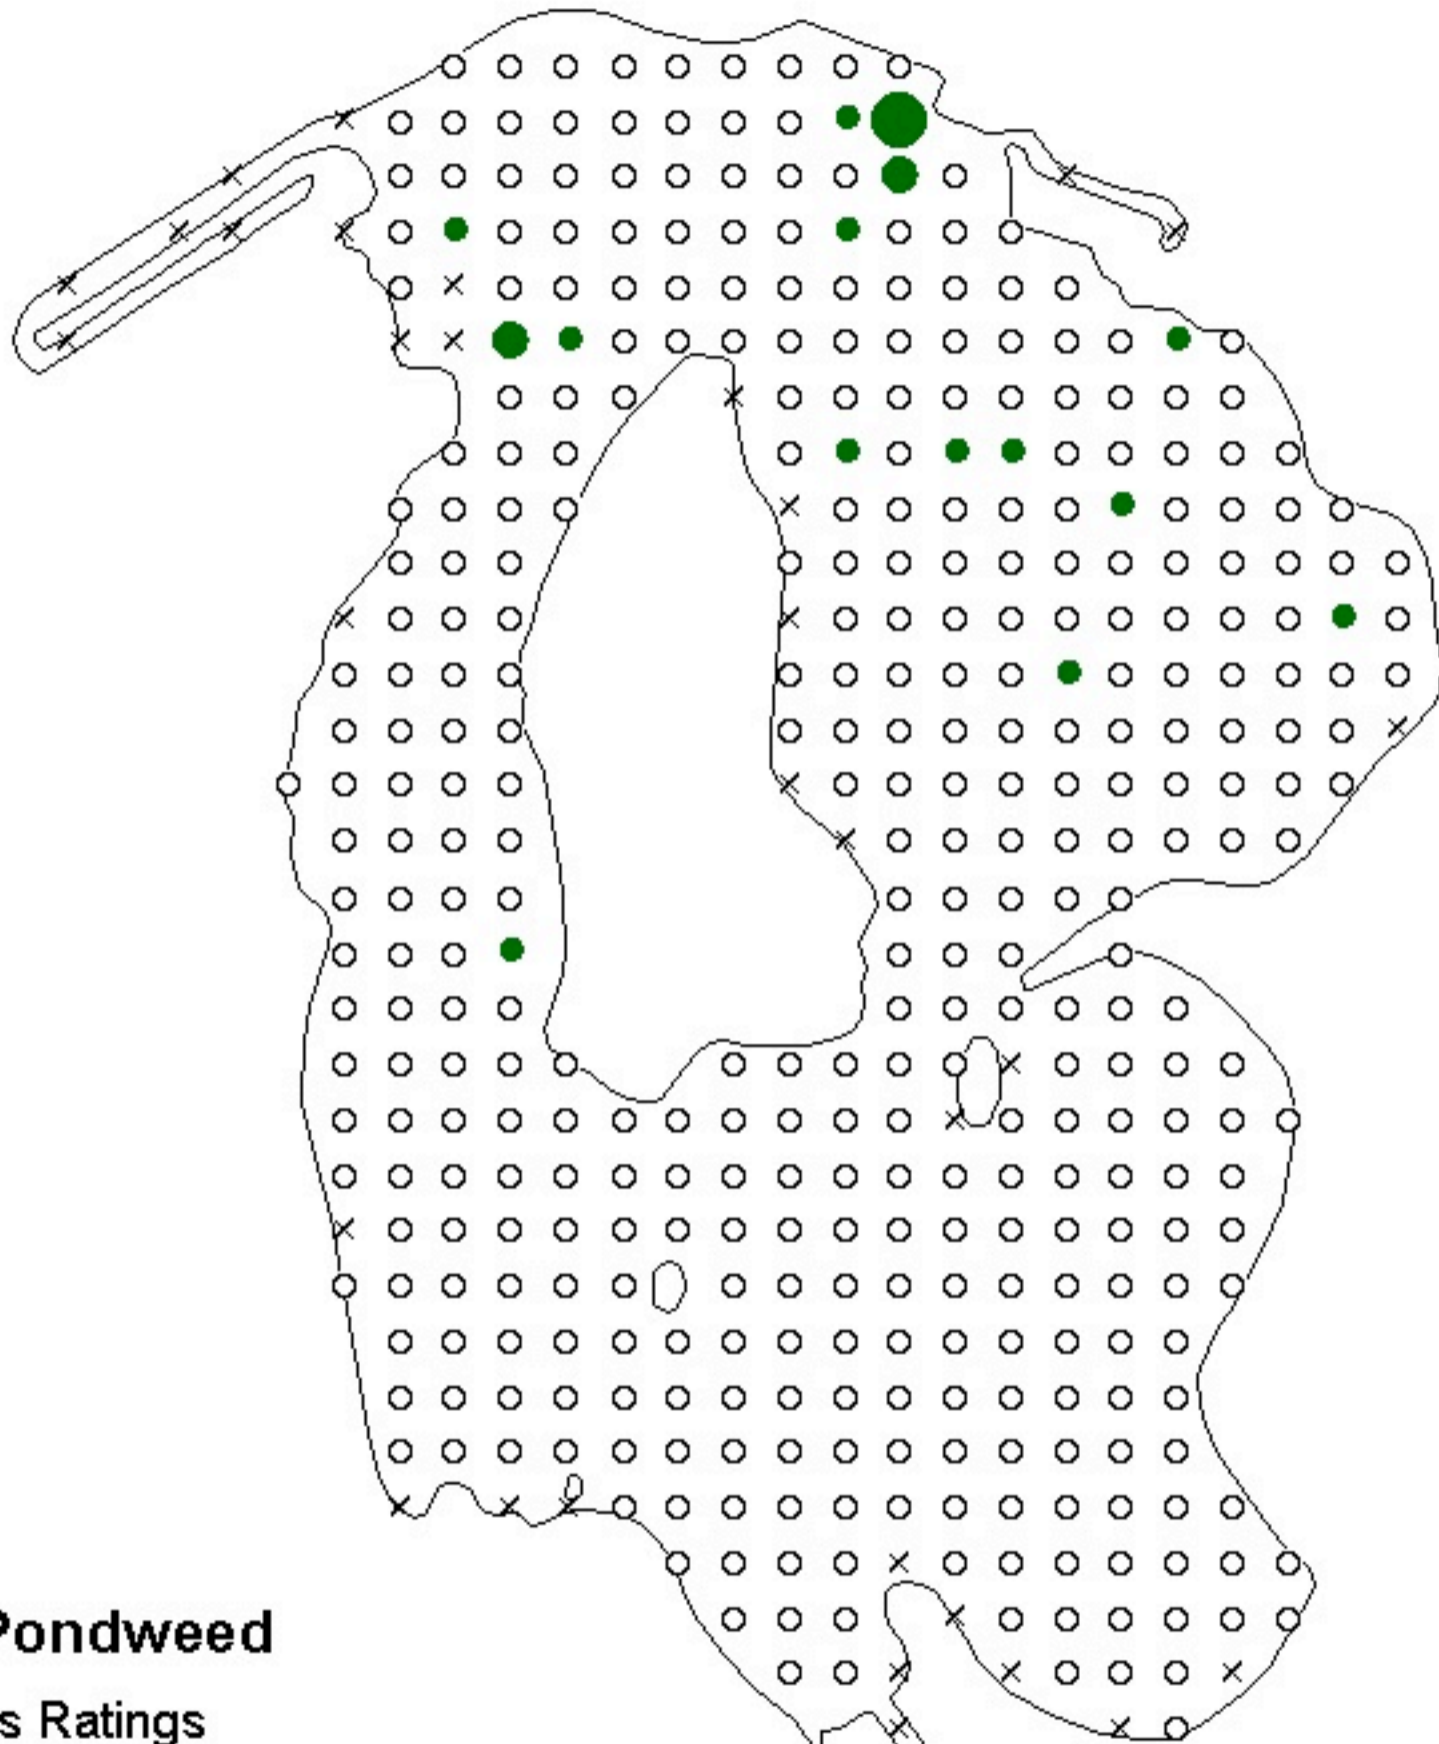

# Lower Nemahbin Lake Waukesha County 5/25 & 6/1/2006

## Curly-Leaf Pondweed Rake Fullness Ratings

- X Not Sampled
- O No CLP
- Visual
- 1
- 2
- 3

0.2 0 0.2 0.4 Miles