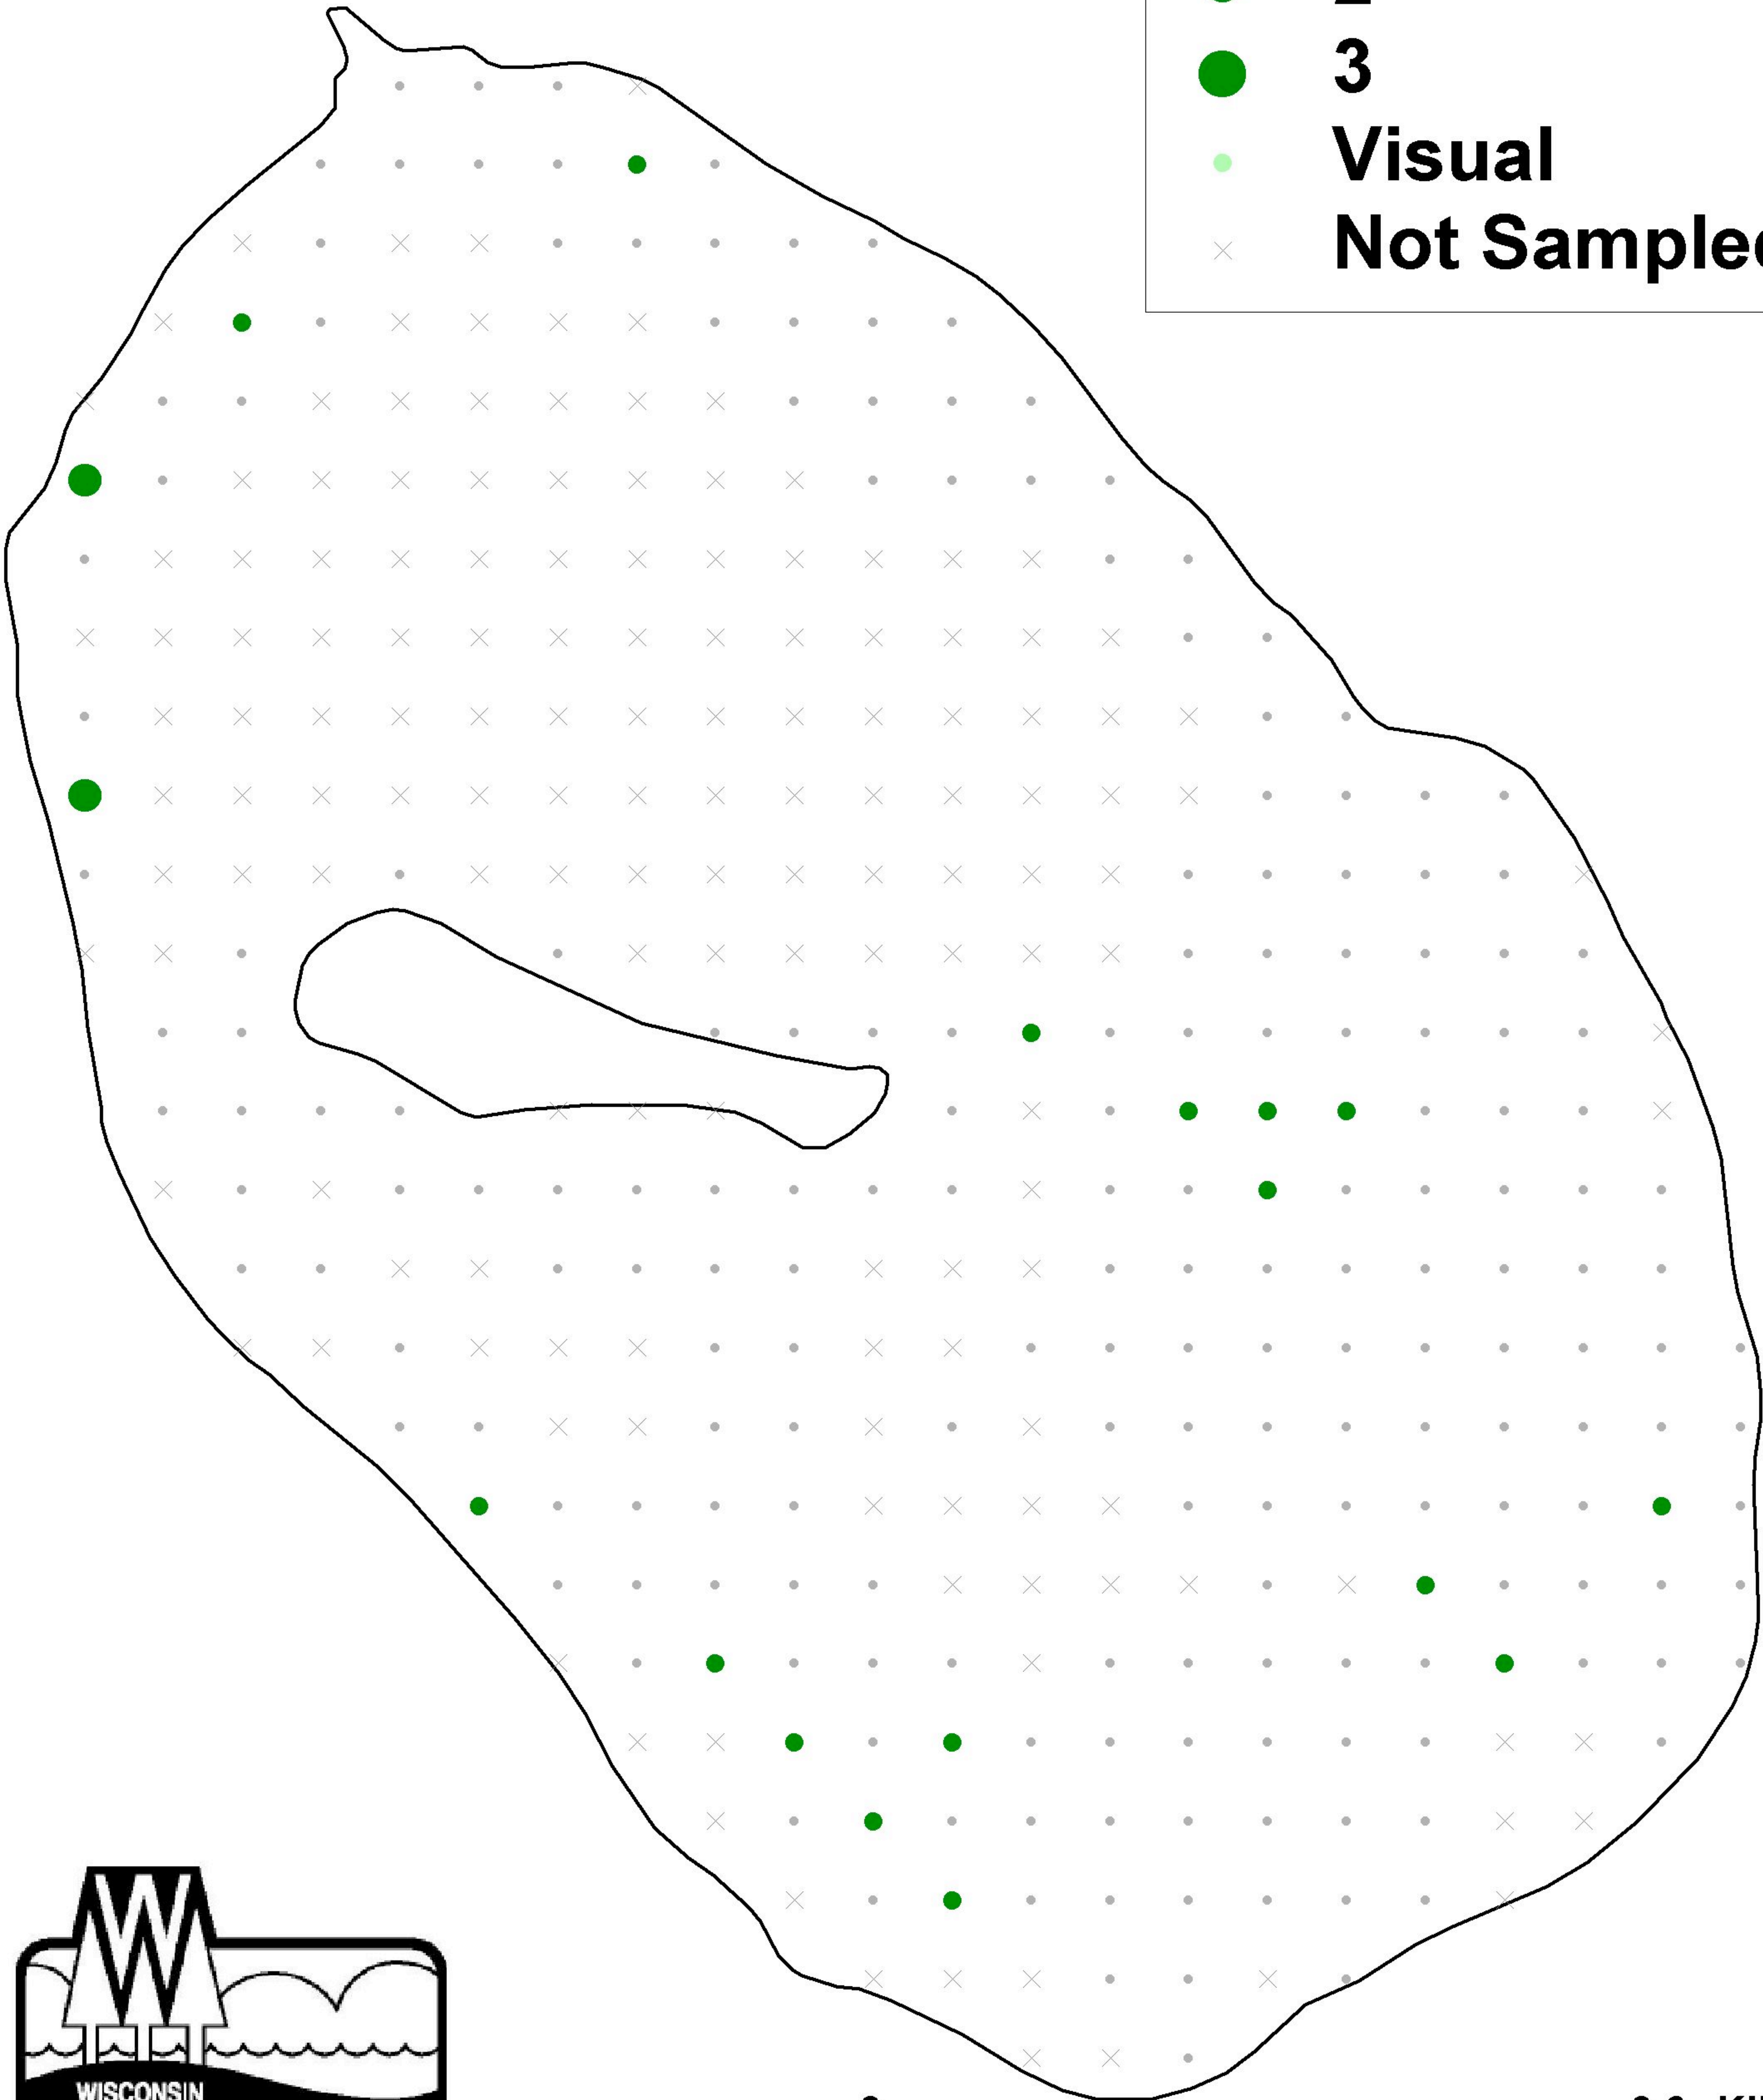

# Loon Lake, Shawano County EWM Distribution 2008

## Rake Fullness

- No EWM
- 1
- 2
- 3
- Visual
- × Not Sampled

0

0.6 Kilometers