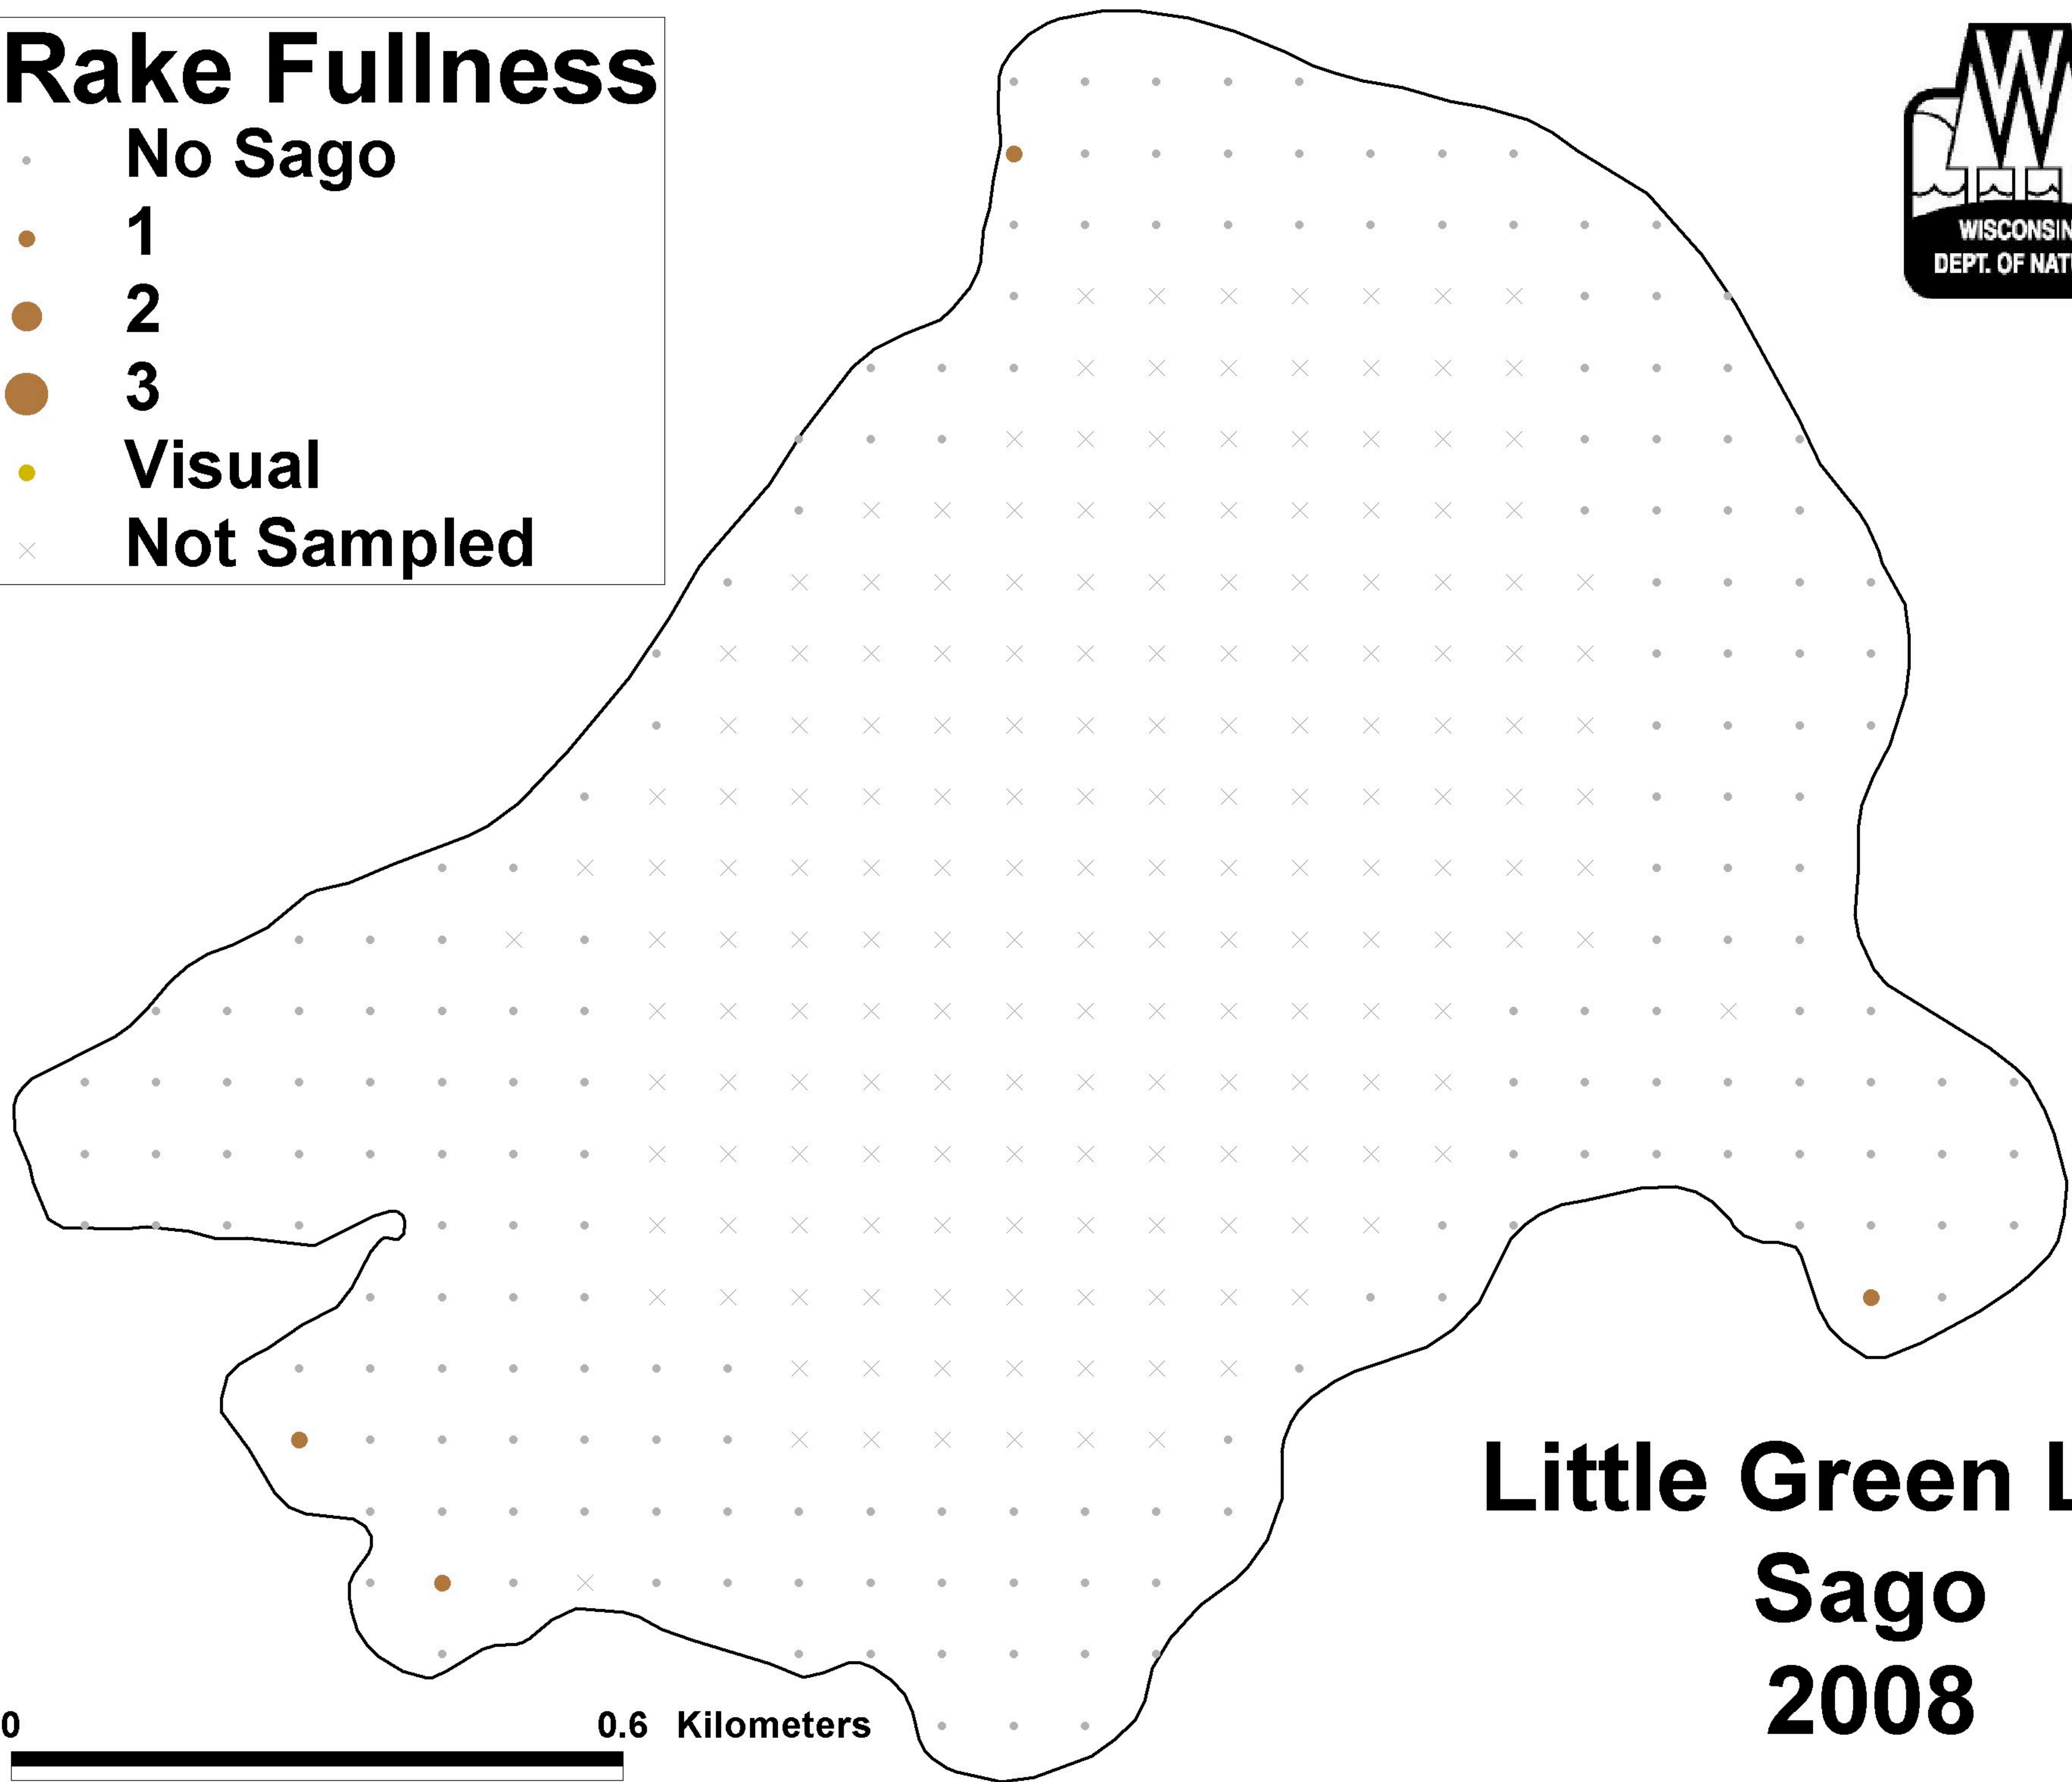

Rake Fullness

- No Sago
- 1
- 2
- 3
- Visual
- × Not Sampled

Little Green Lake
Sago
2008