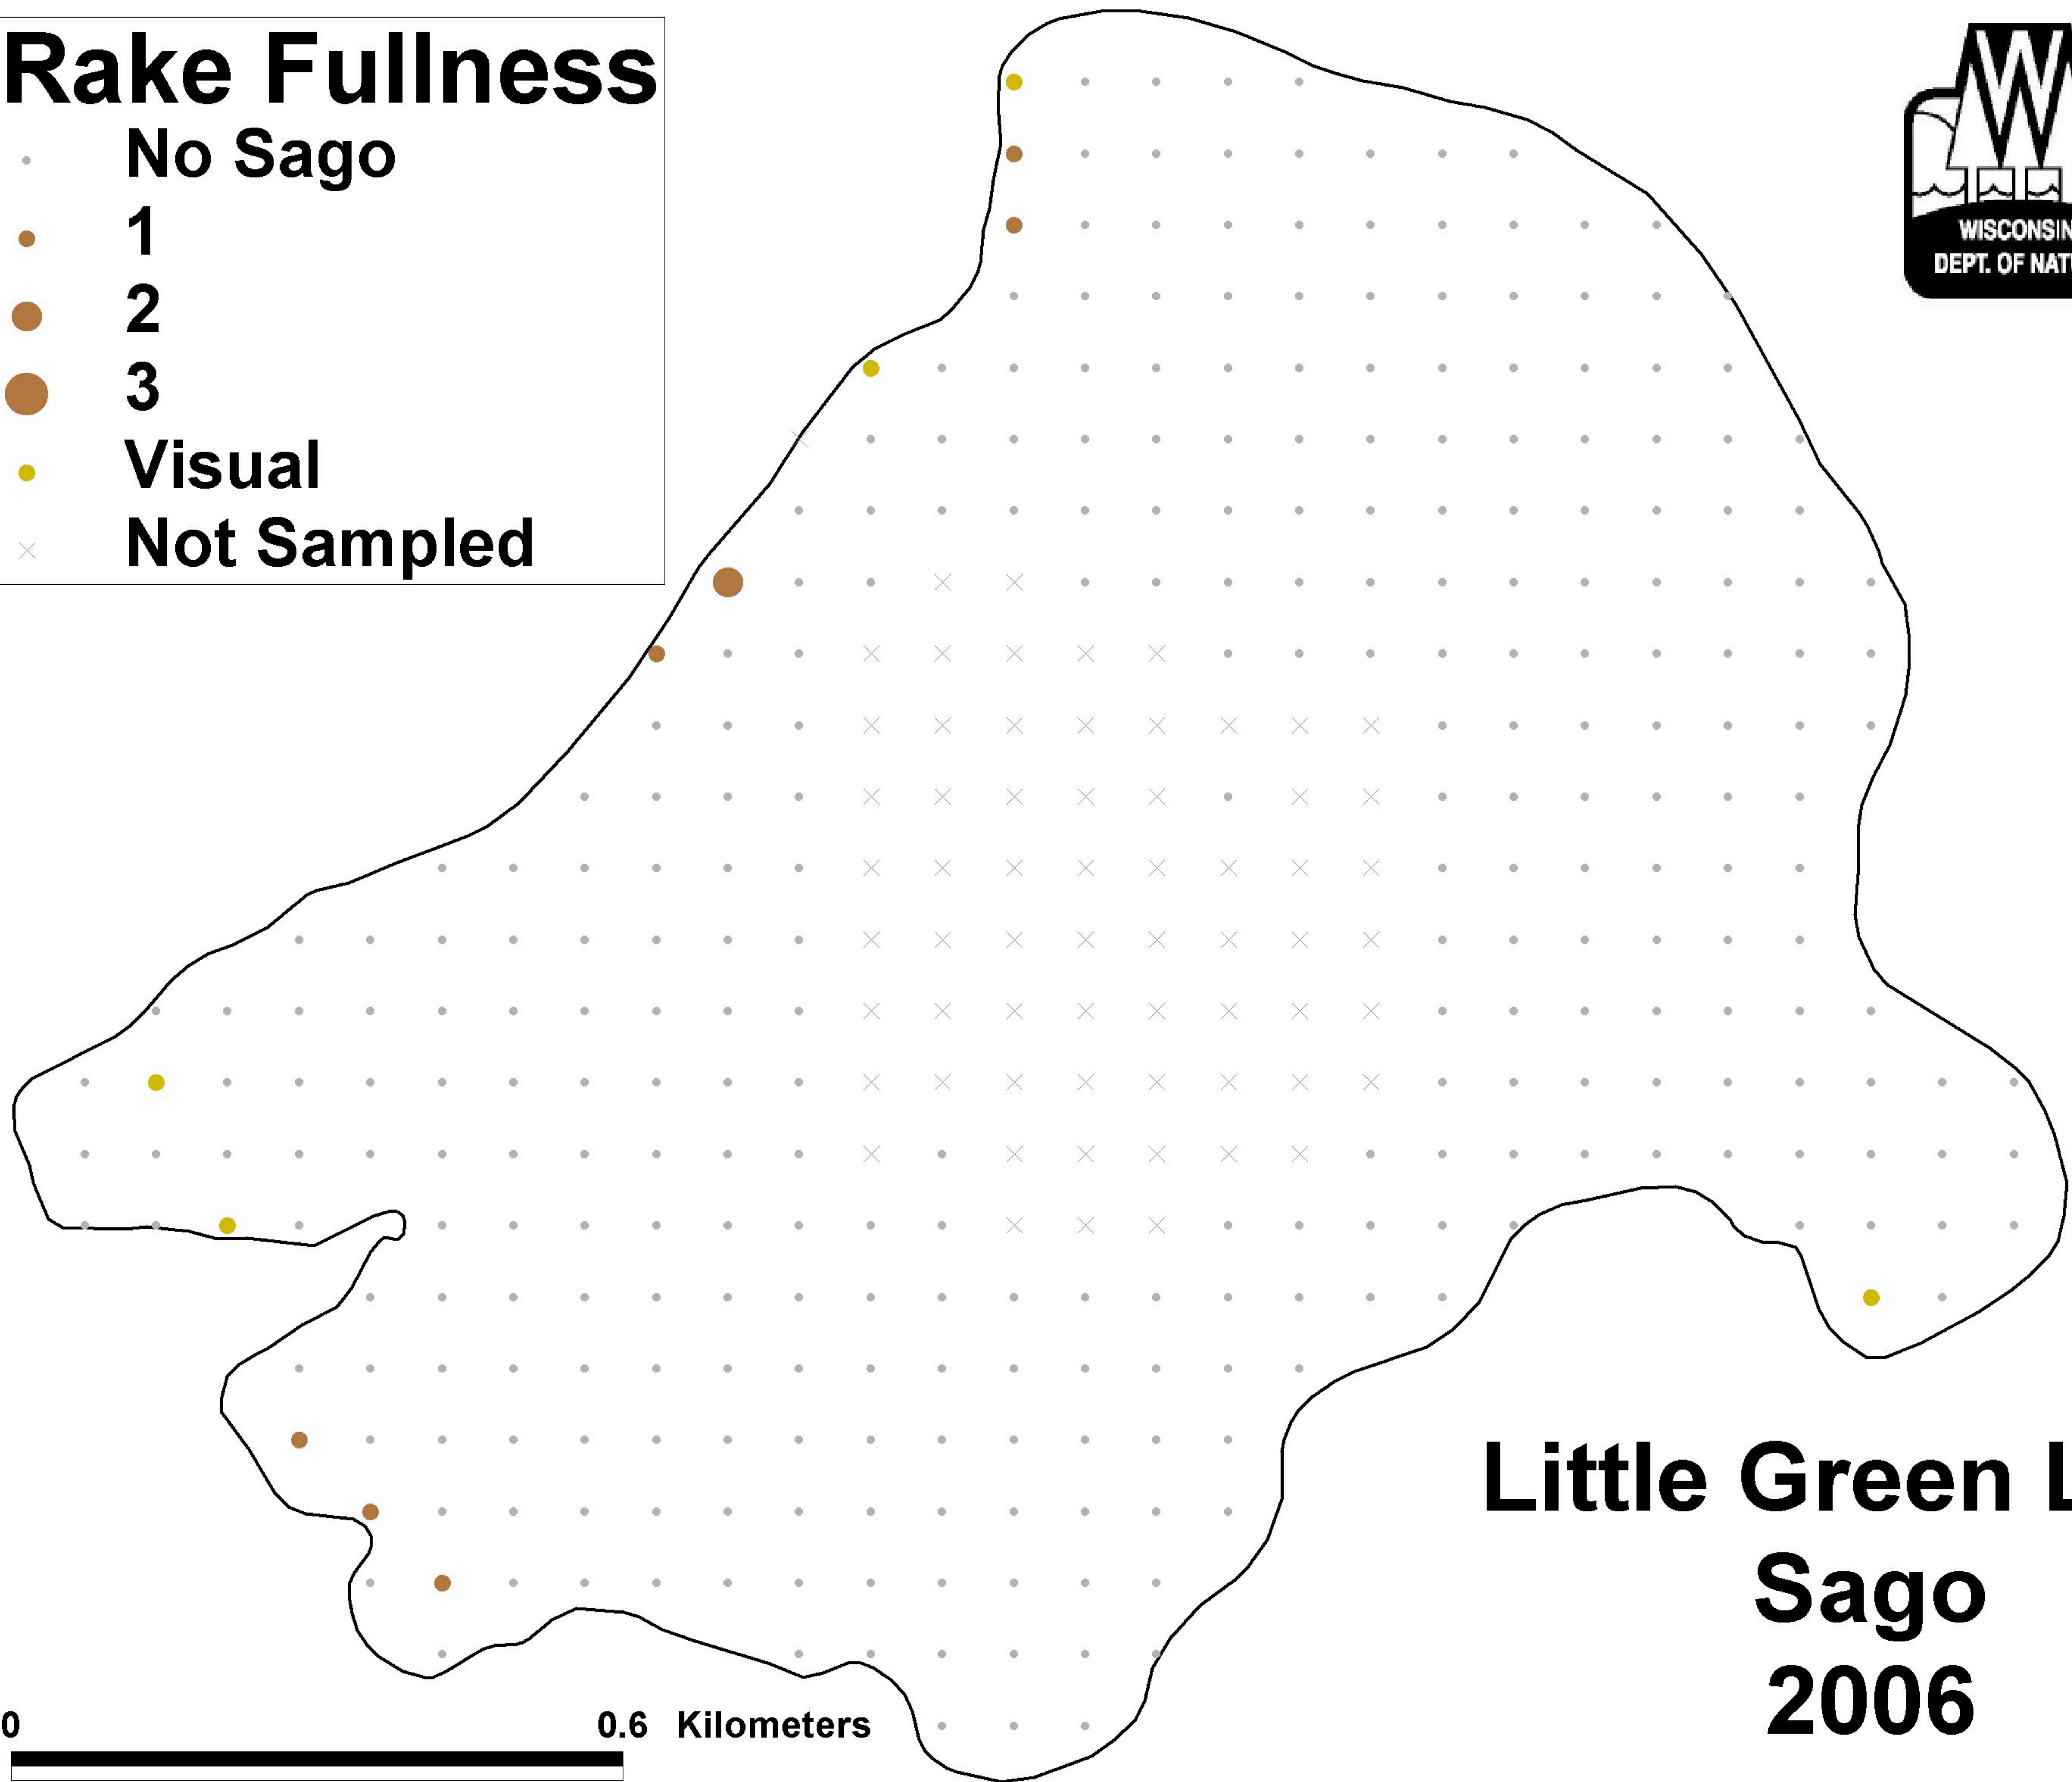

# Rake Fullness

- No Sago
- 1
- 2
- 3
- Visual
- × Not Sampled

**Little Green Lake**  
**Sago**  
**2006**