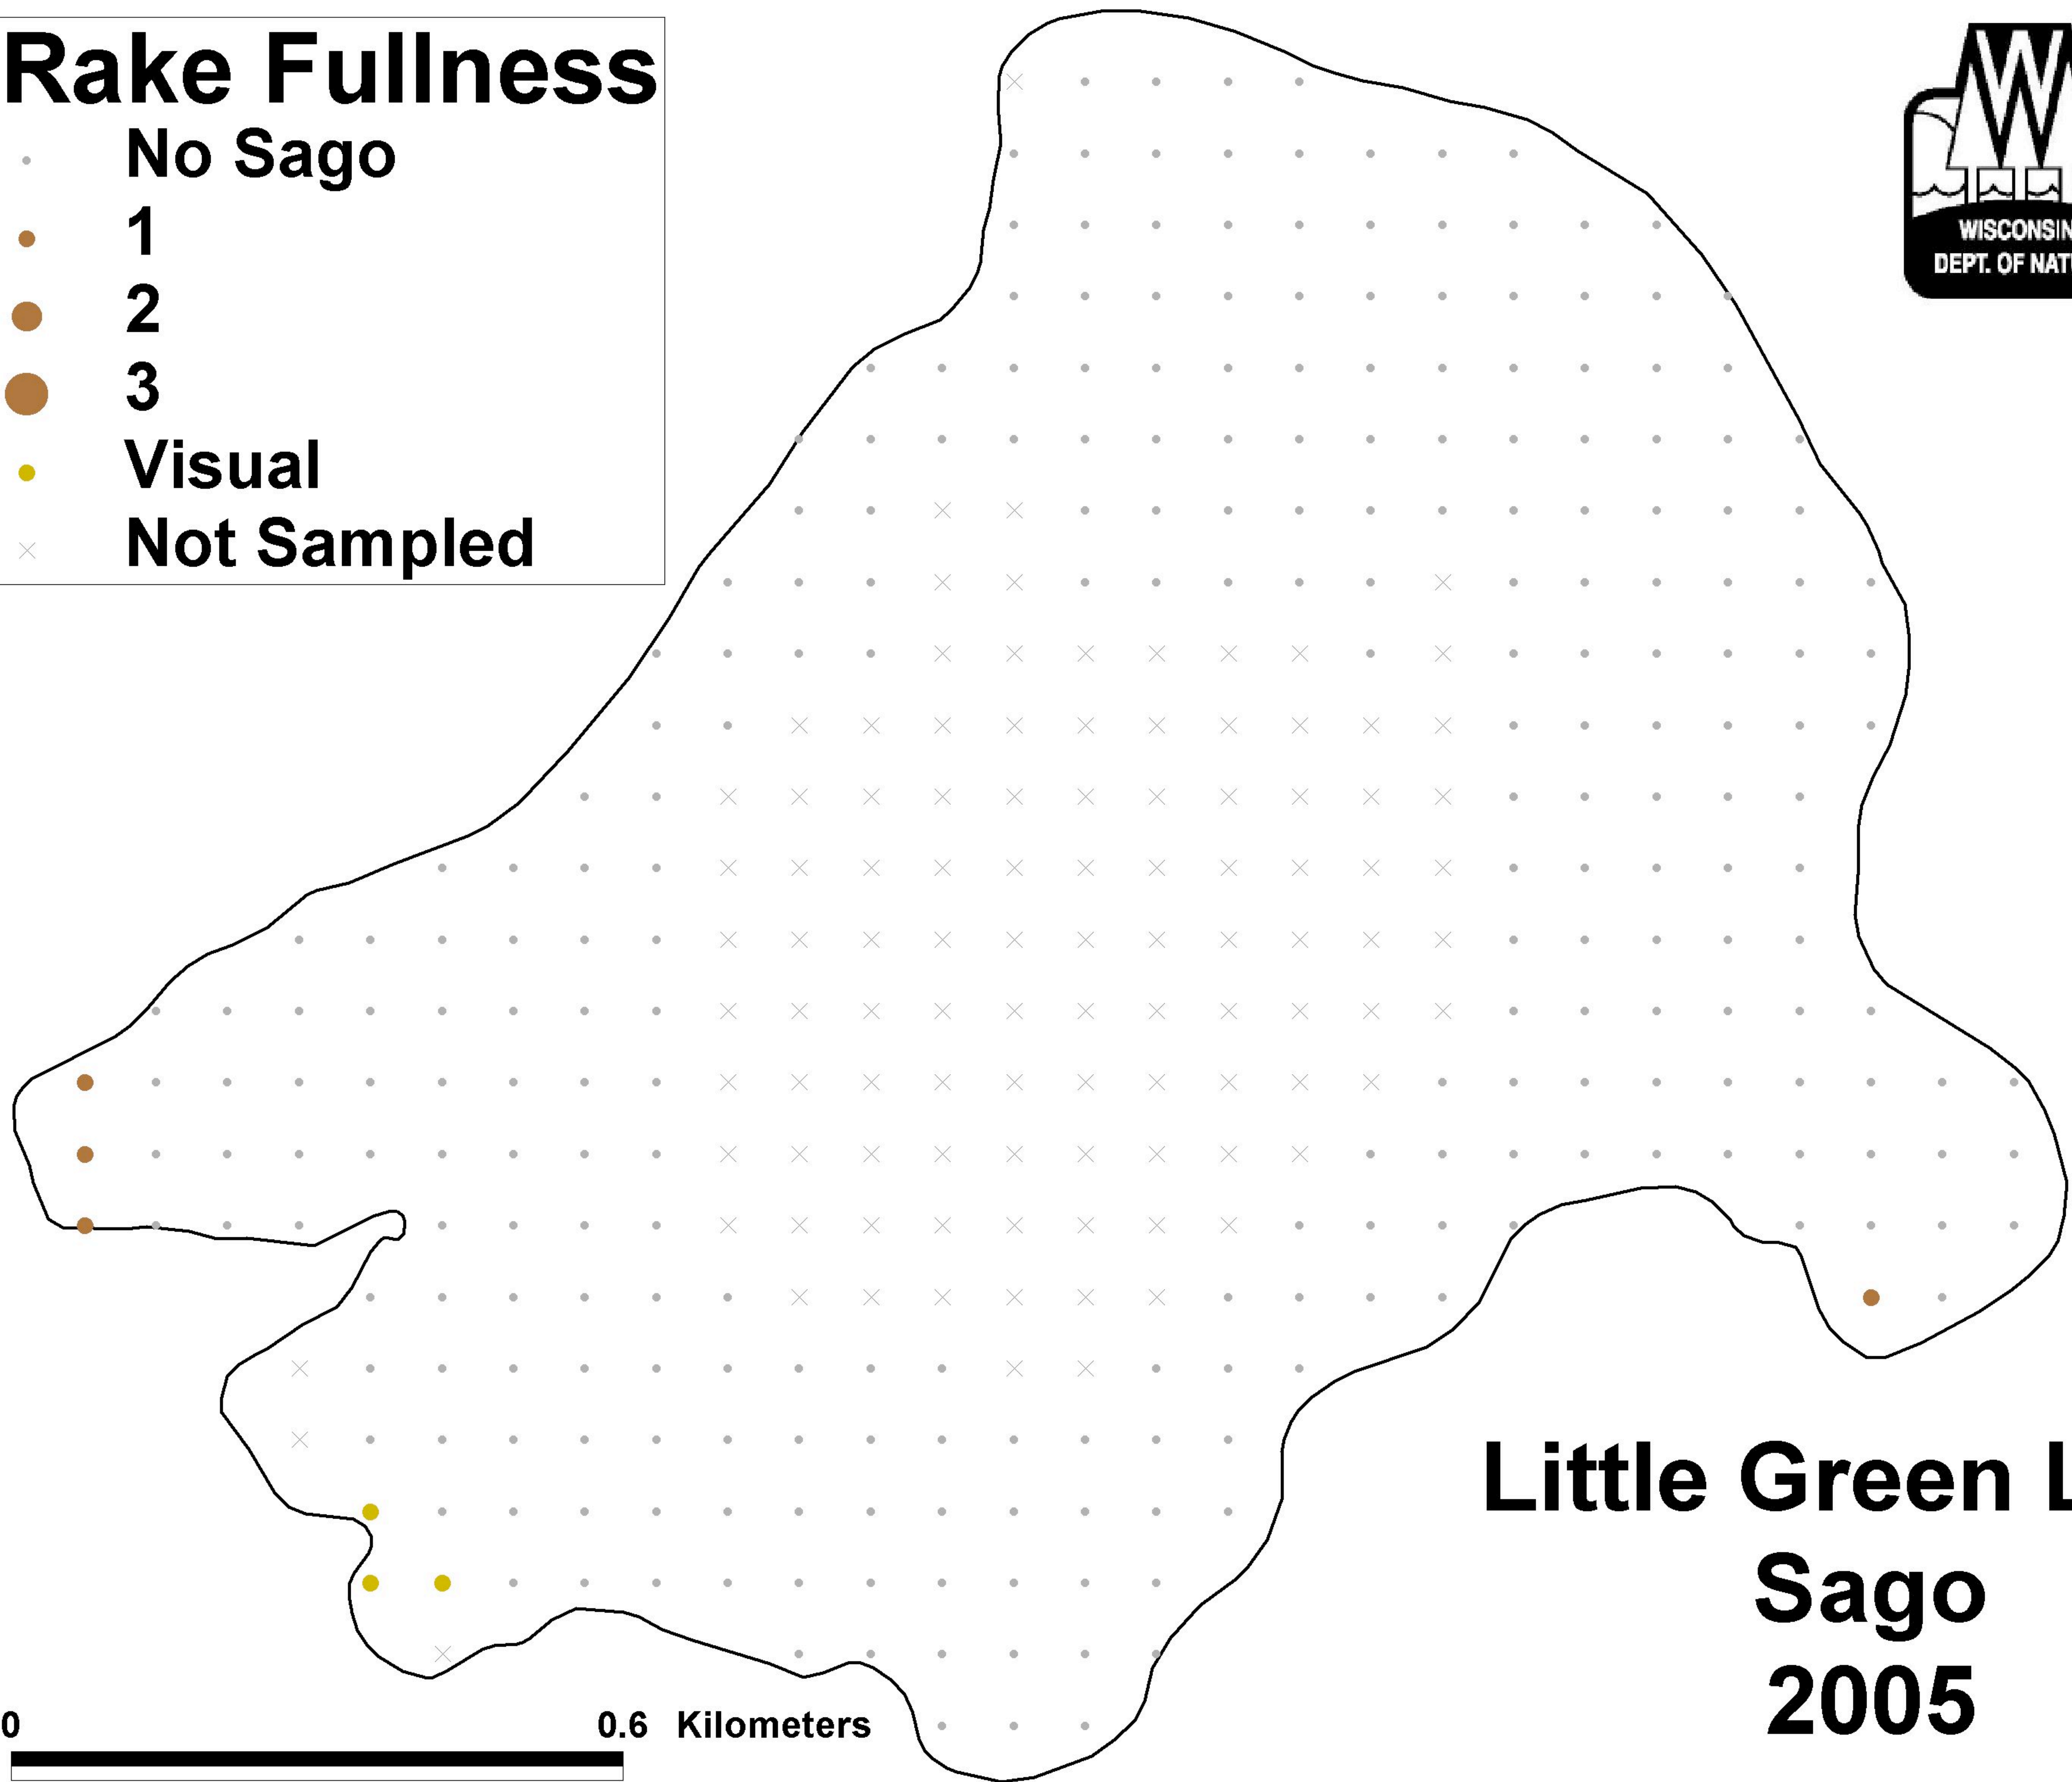

Rake Fullness

- No Sago
- 1
- 2
- 3
- Visual
- × Not Sampled

Little Green Lake
Sago
2005