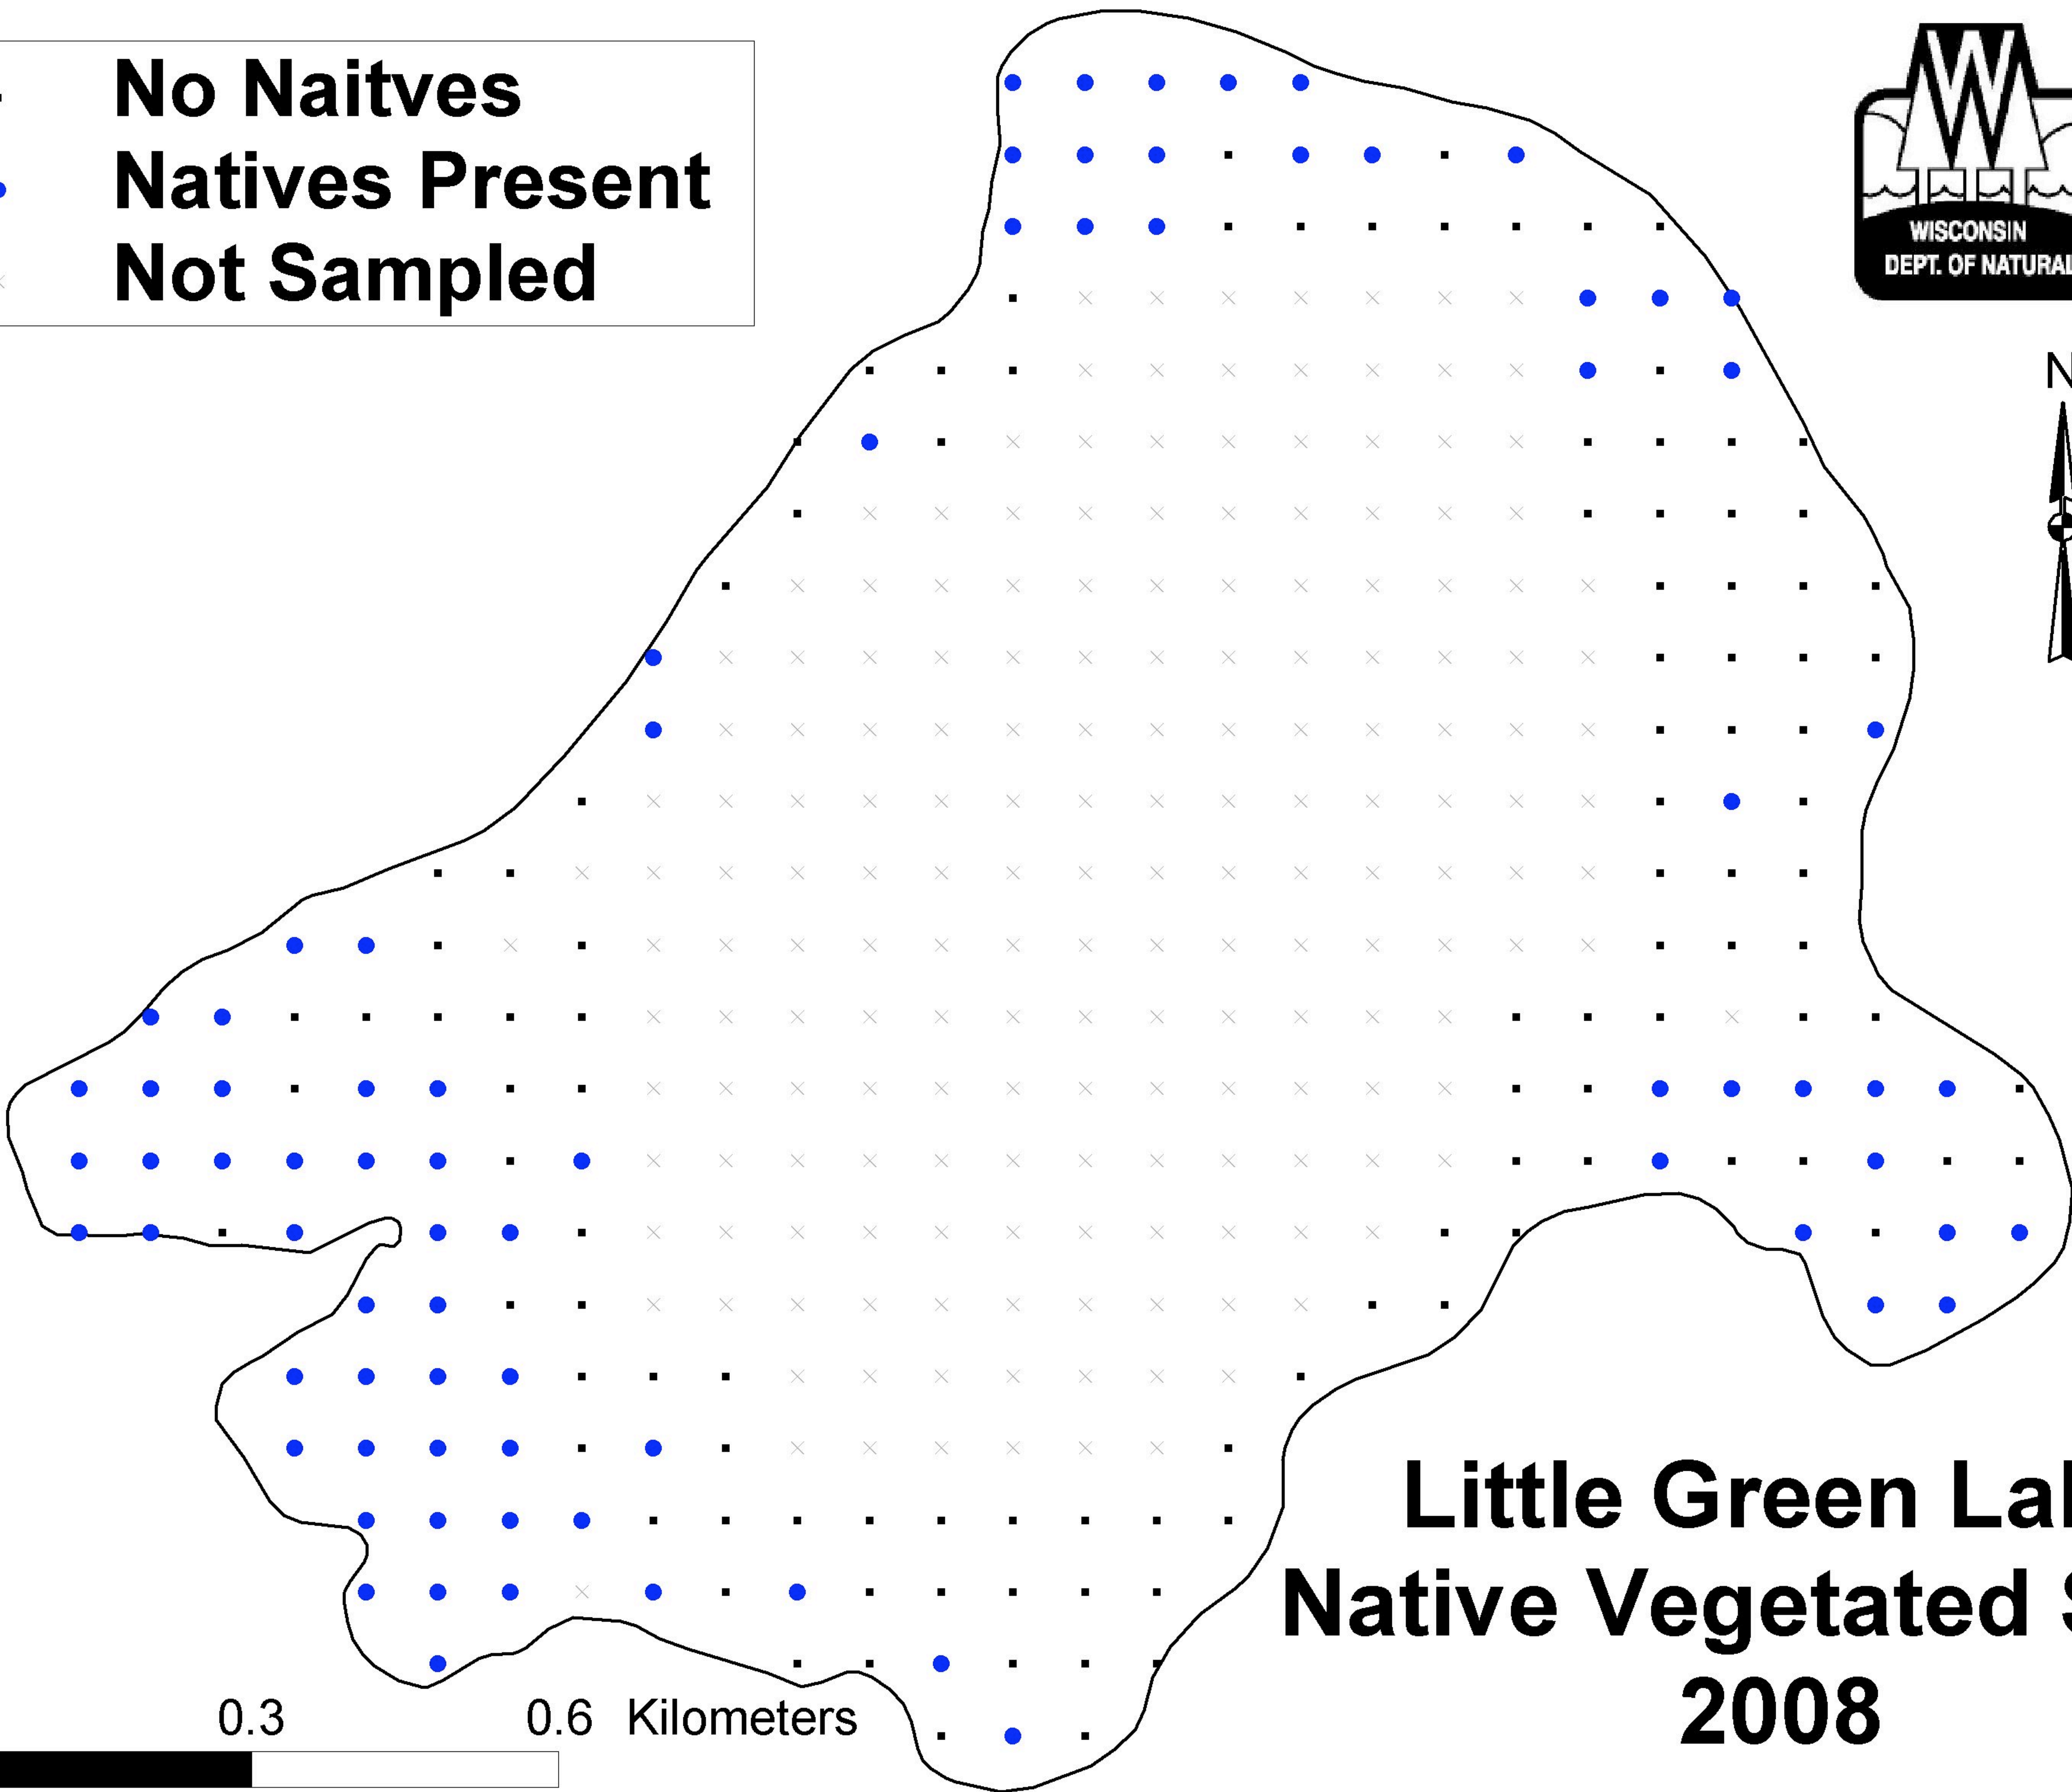

- No Naitves
- Natives Present
- × Not Sampled

Little Green Lake Native Vegetated Sites 2008