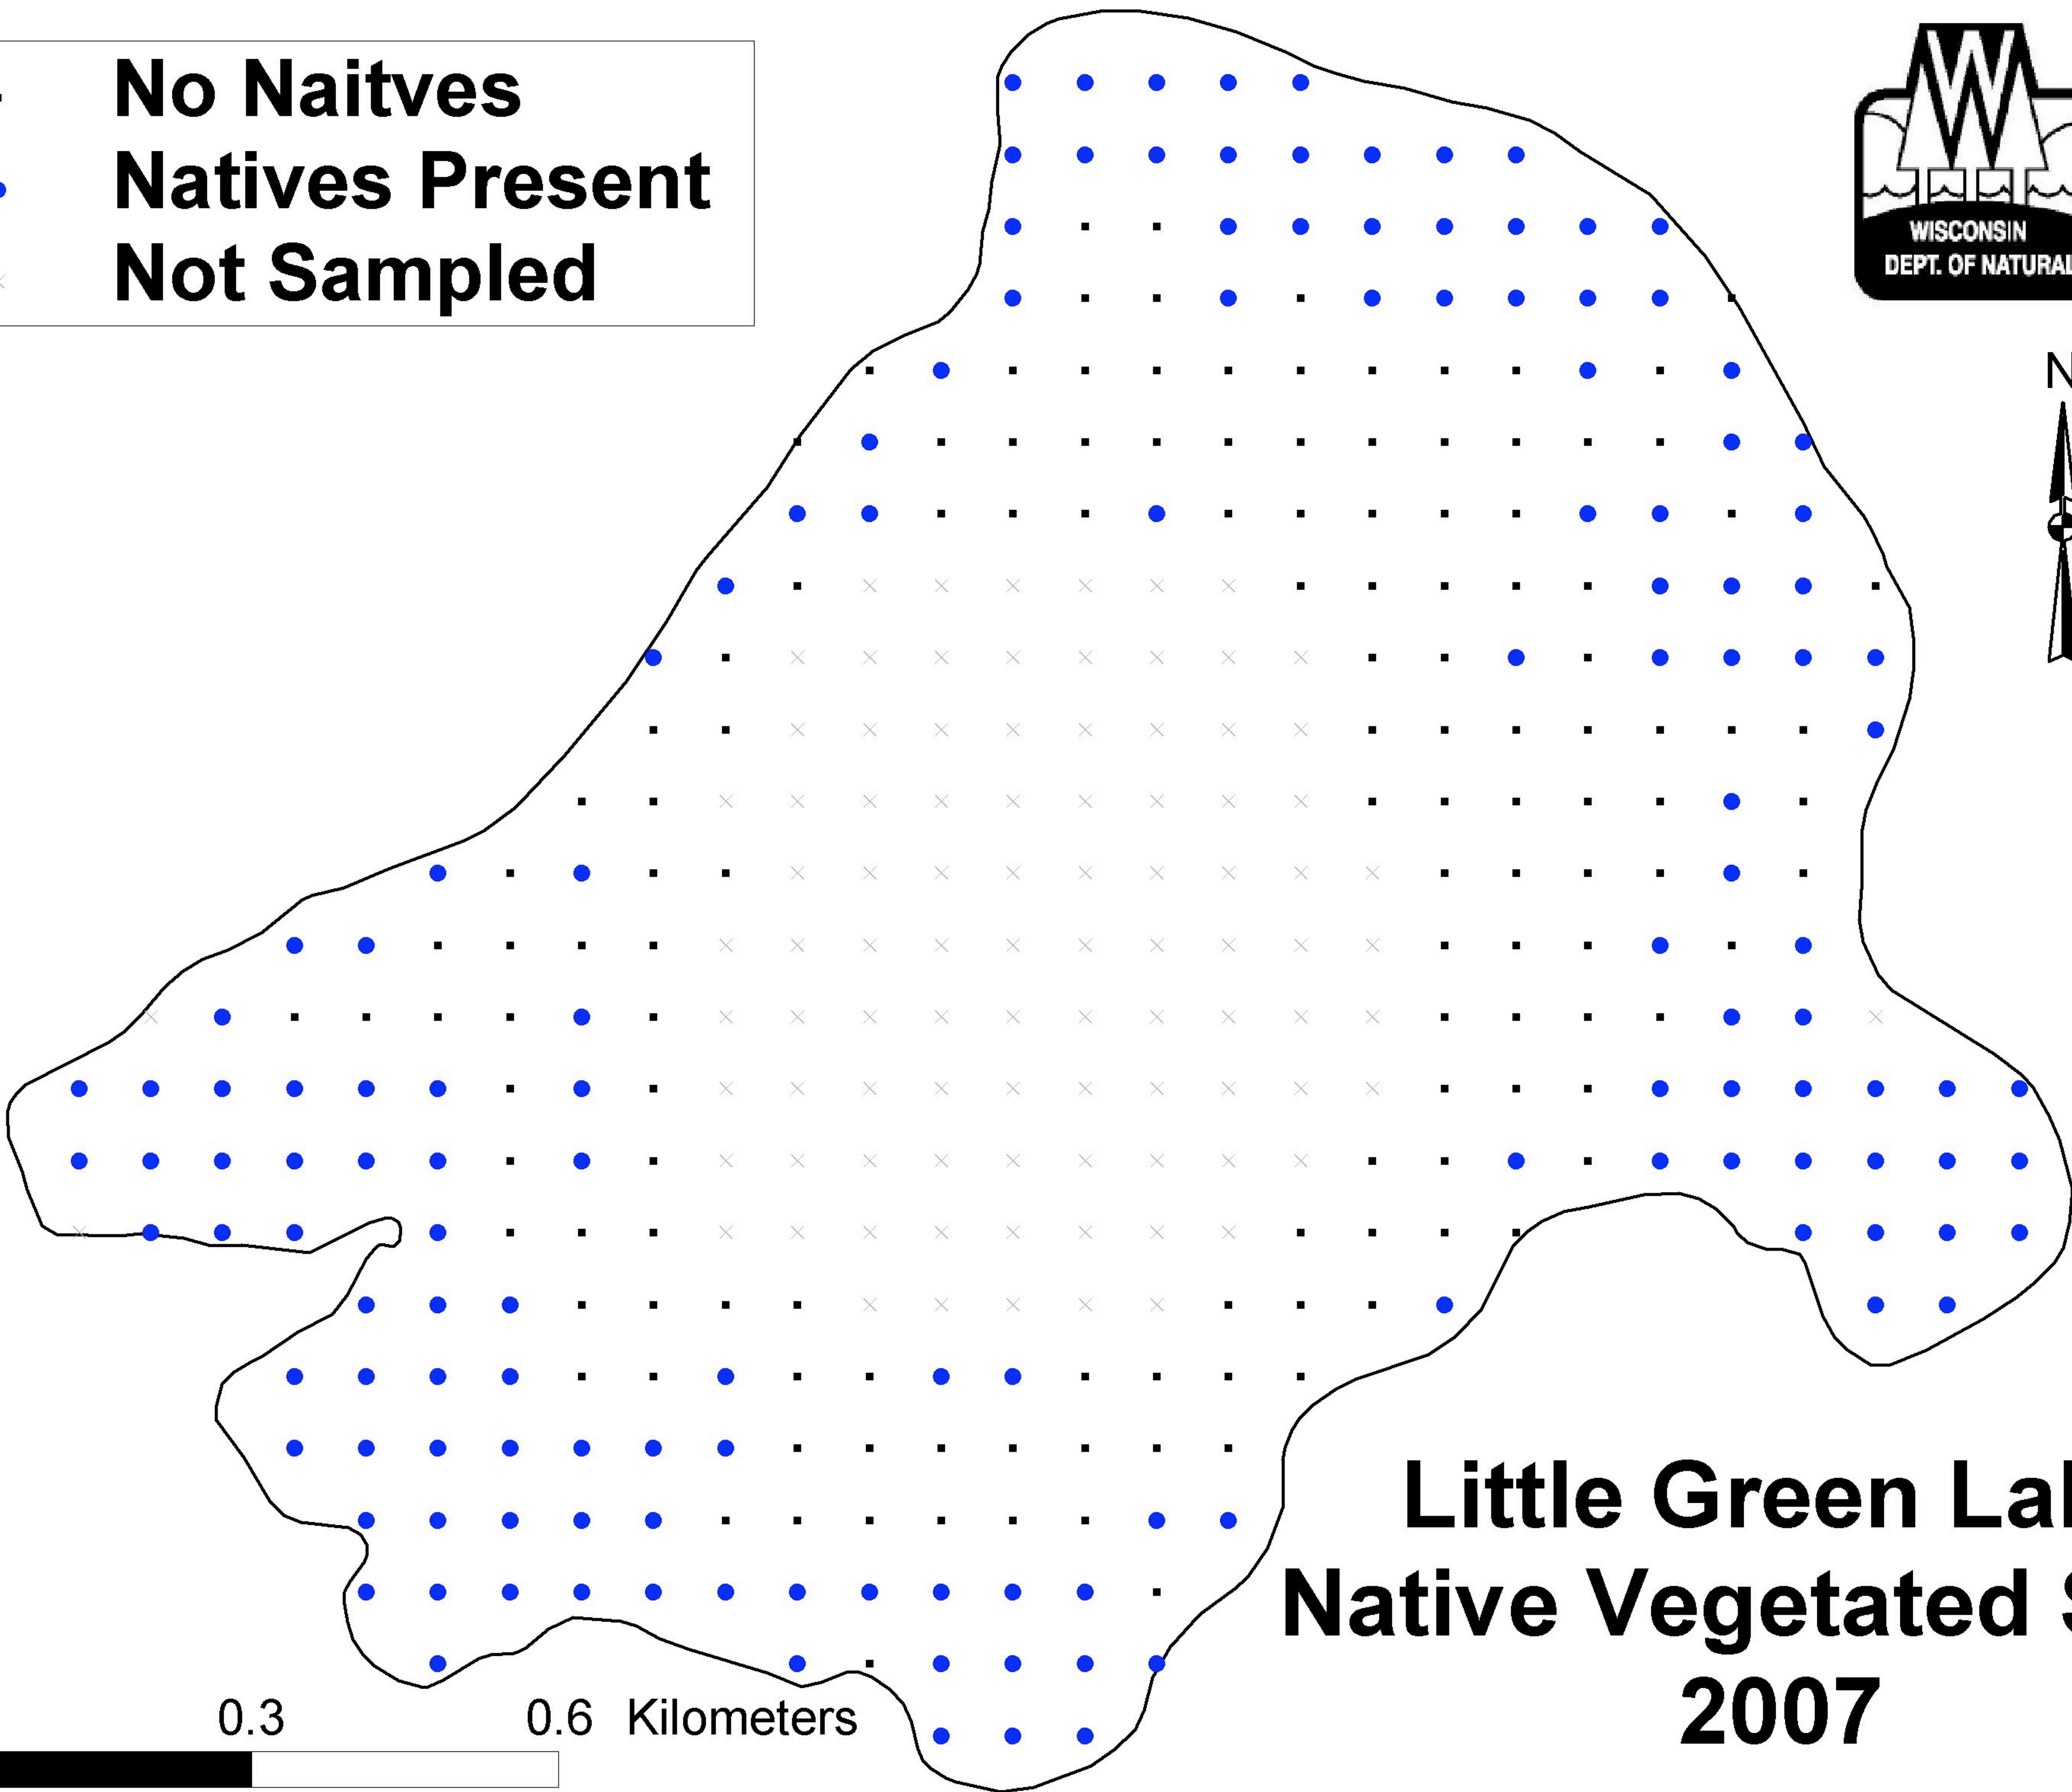

· **No Naitves**
• **Natives Present**
× **Not Sampled**

Little Green Lake Native Vegetated Sites 2007