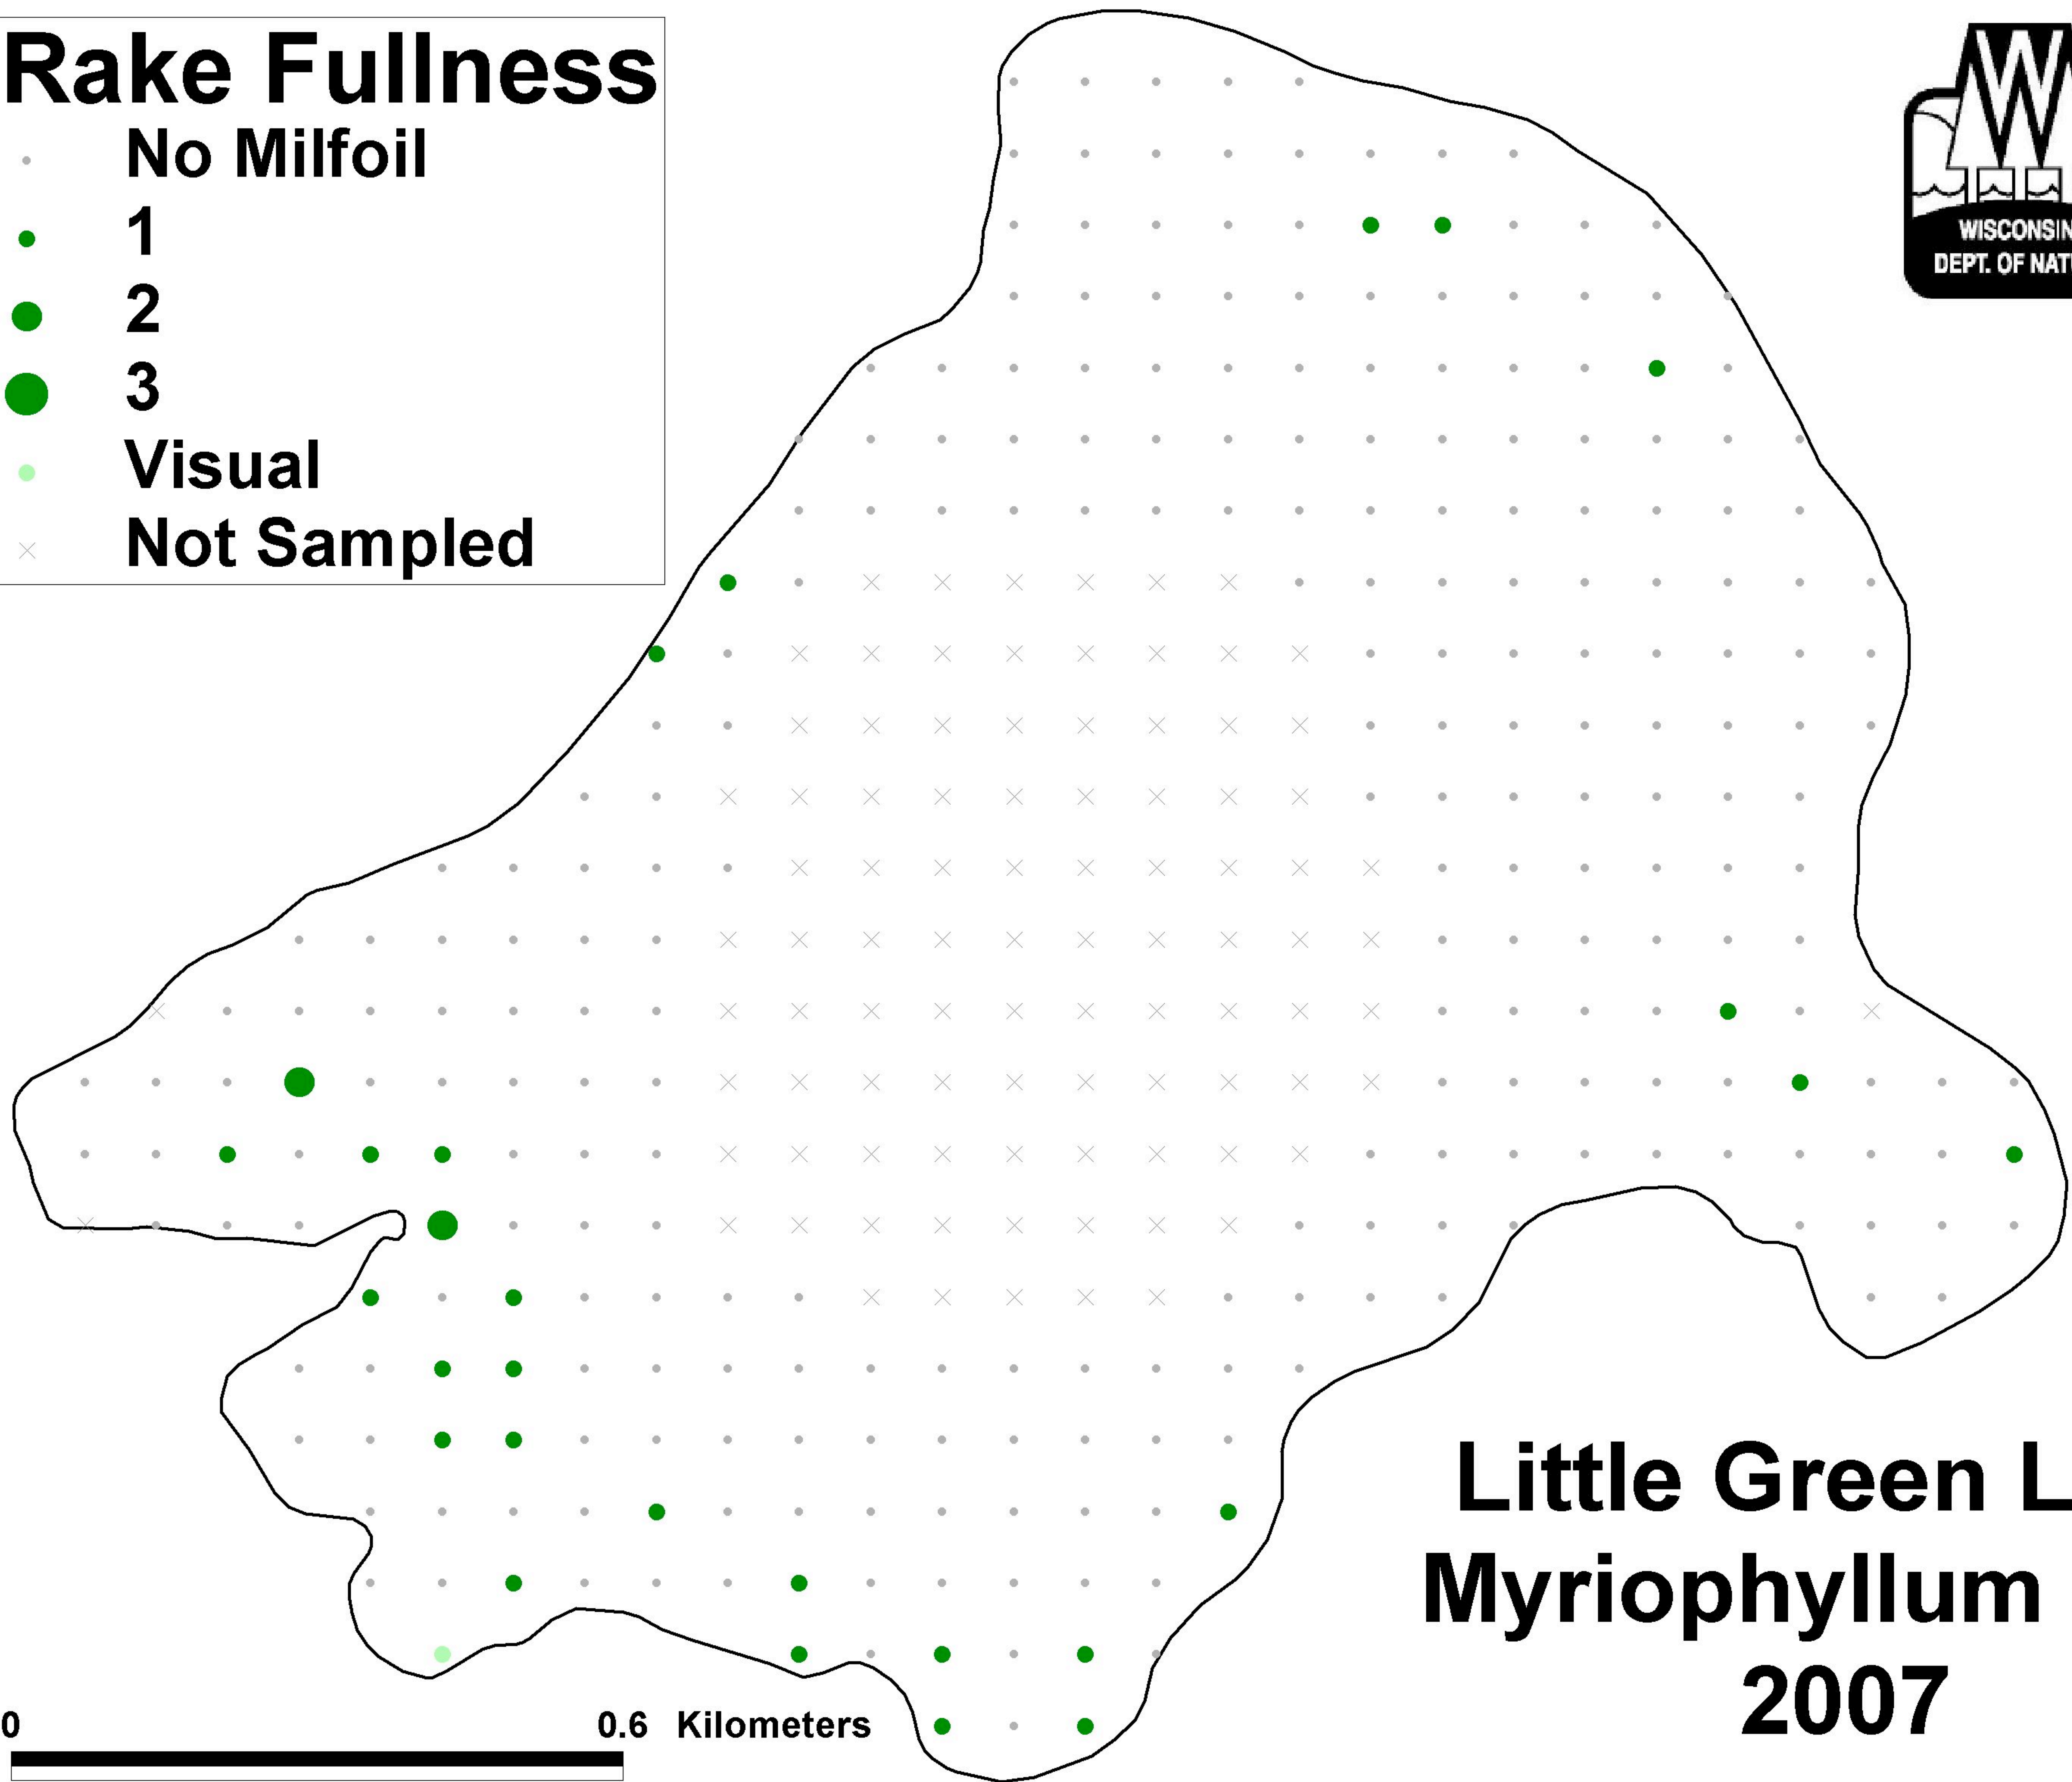

# Rake Fullness

- No Milfoil
- 1
- 2
- 3
- Visual
- × Not Sampled

**Little Green Lake  
Myriophyllum spp.  
2007**