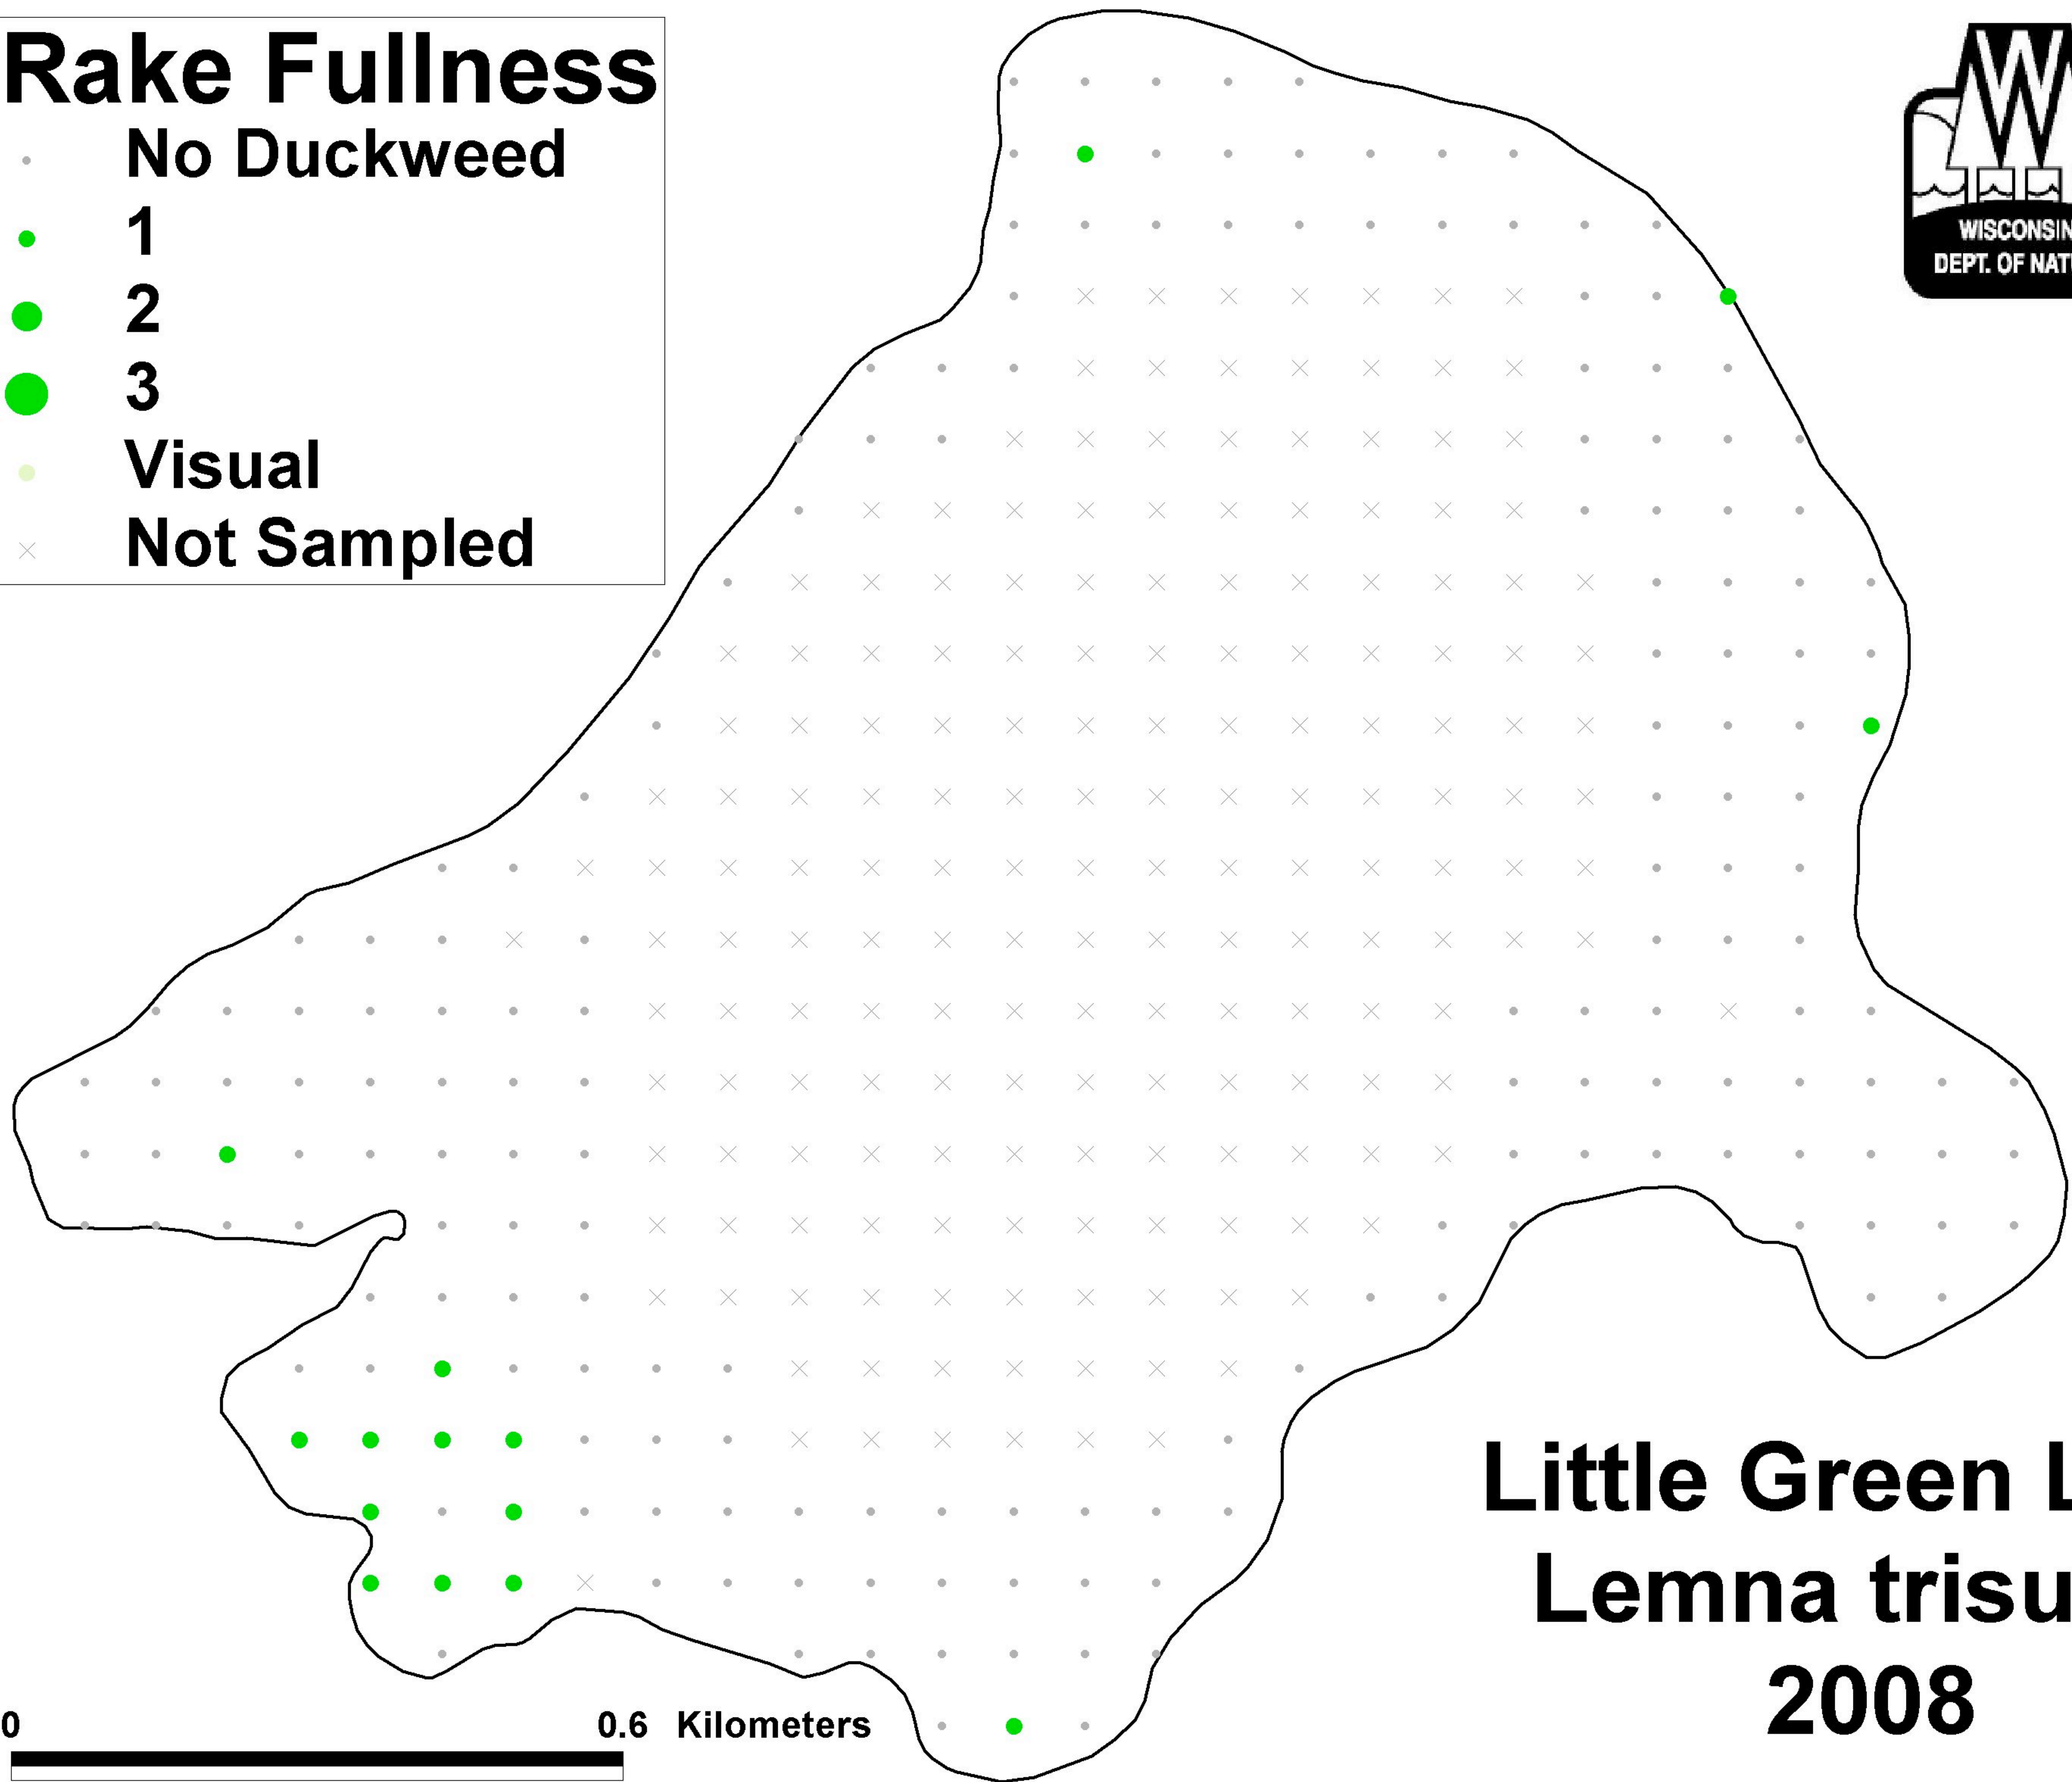

Rake Fullness

- No Duckweed
- 1
- 2
- 3
- Visual
- × Not Sampled

**Little Green Lake
Lemna trisulca
2008**

0 0.6 Kilometers