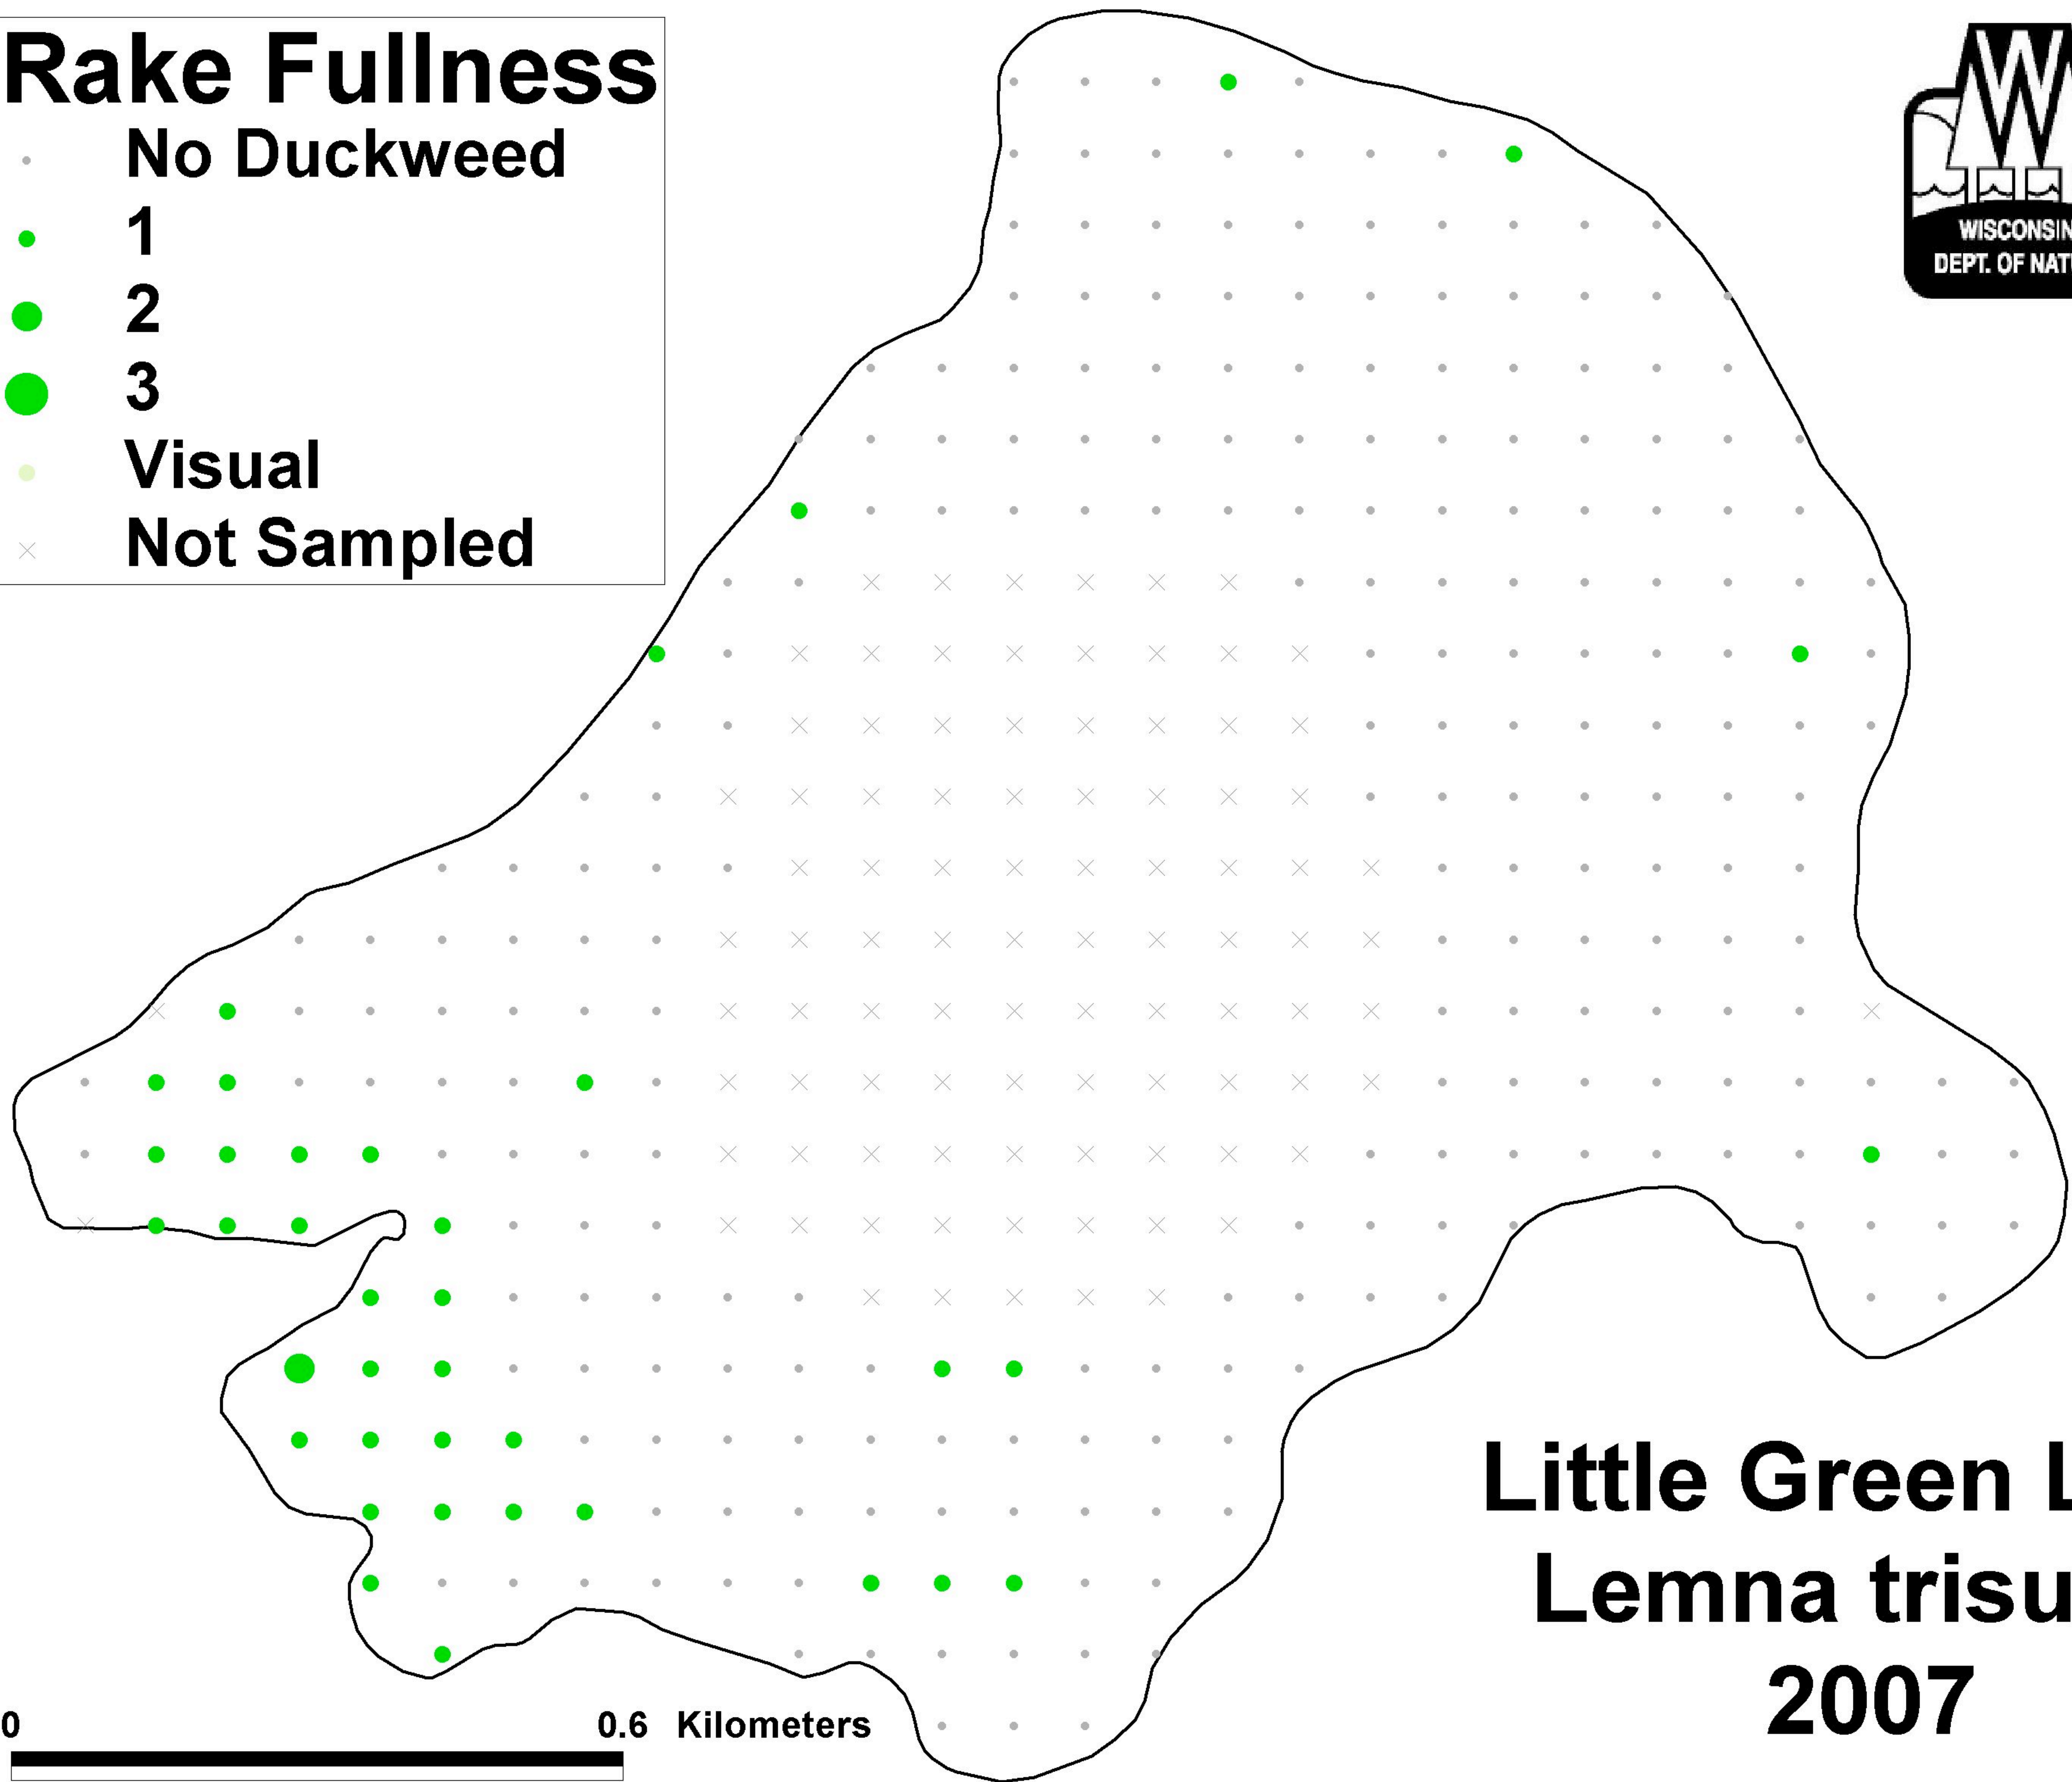

# Rake Fullness

- No Duckweed
- 1
- 2
- 3
- Visual
- × Not Sampled

## Little Green Lake Lemna trisulca 2007