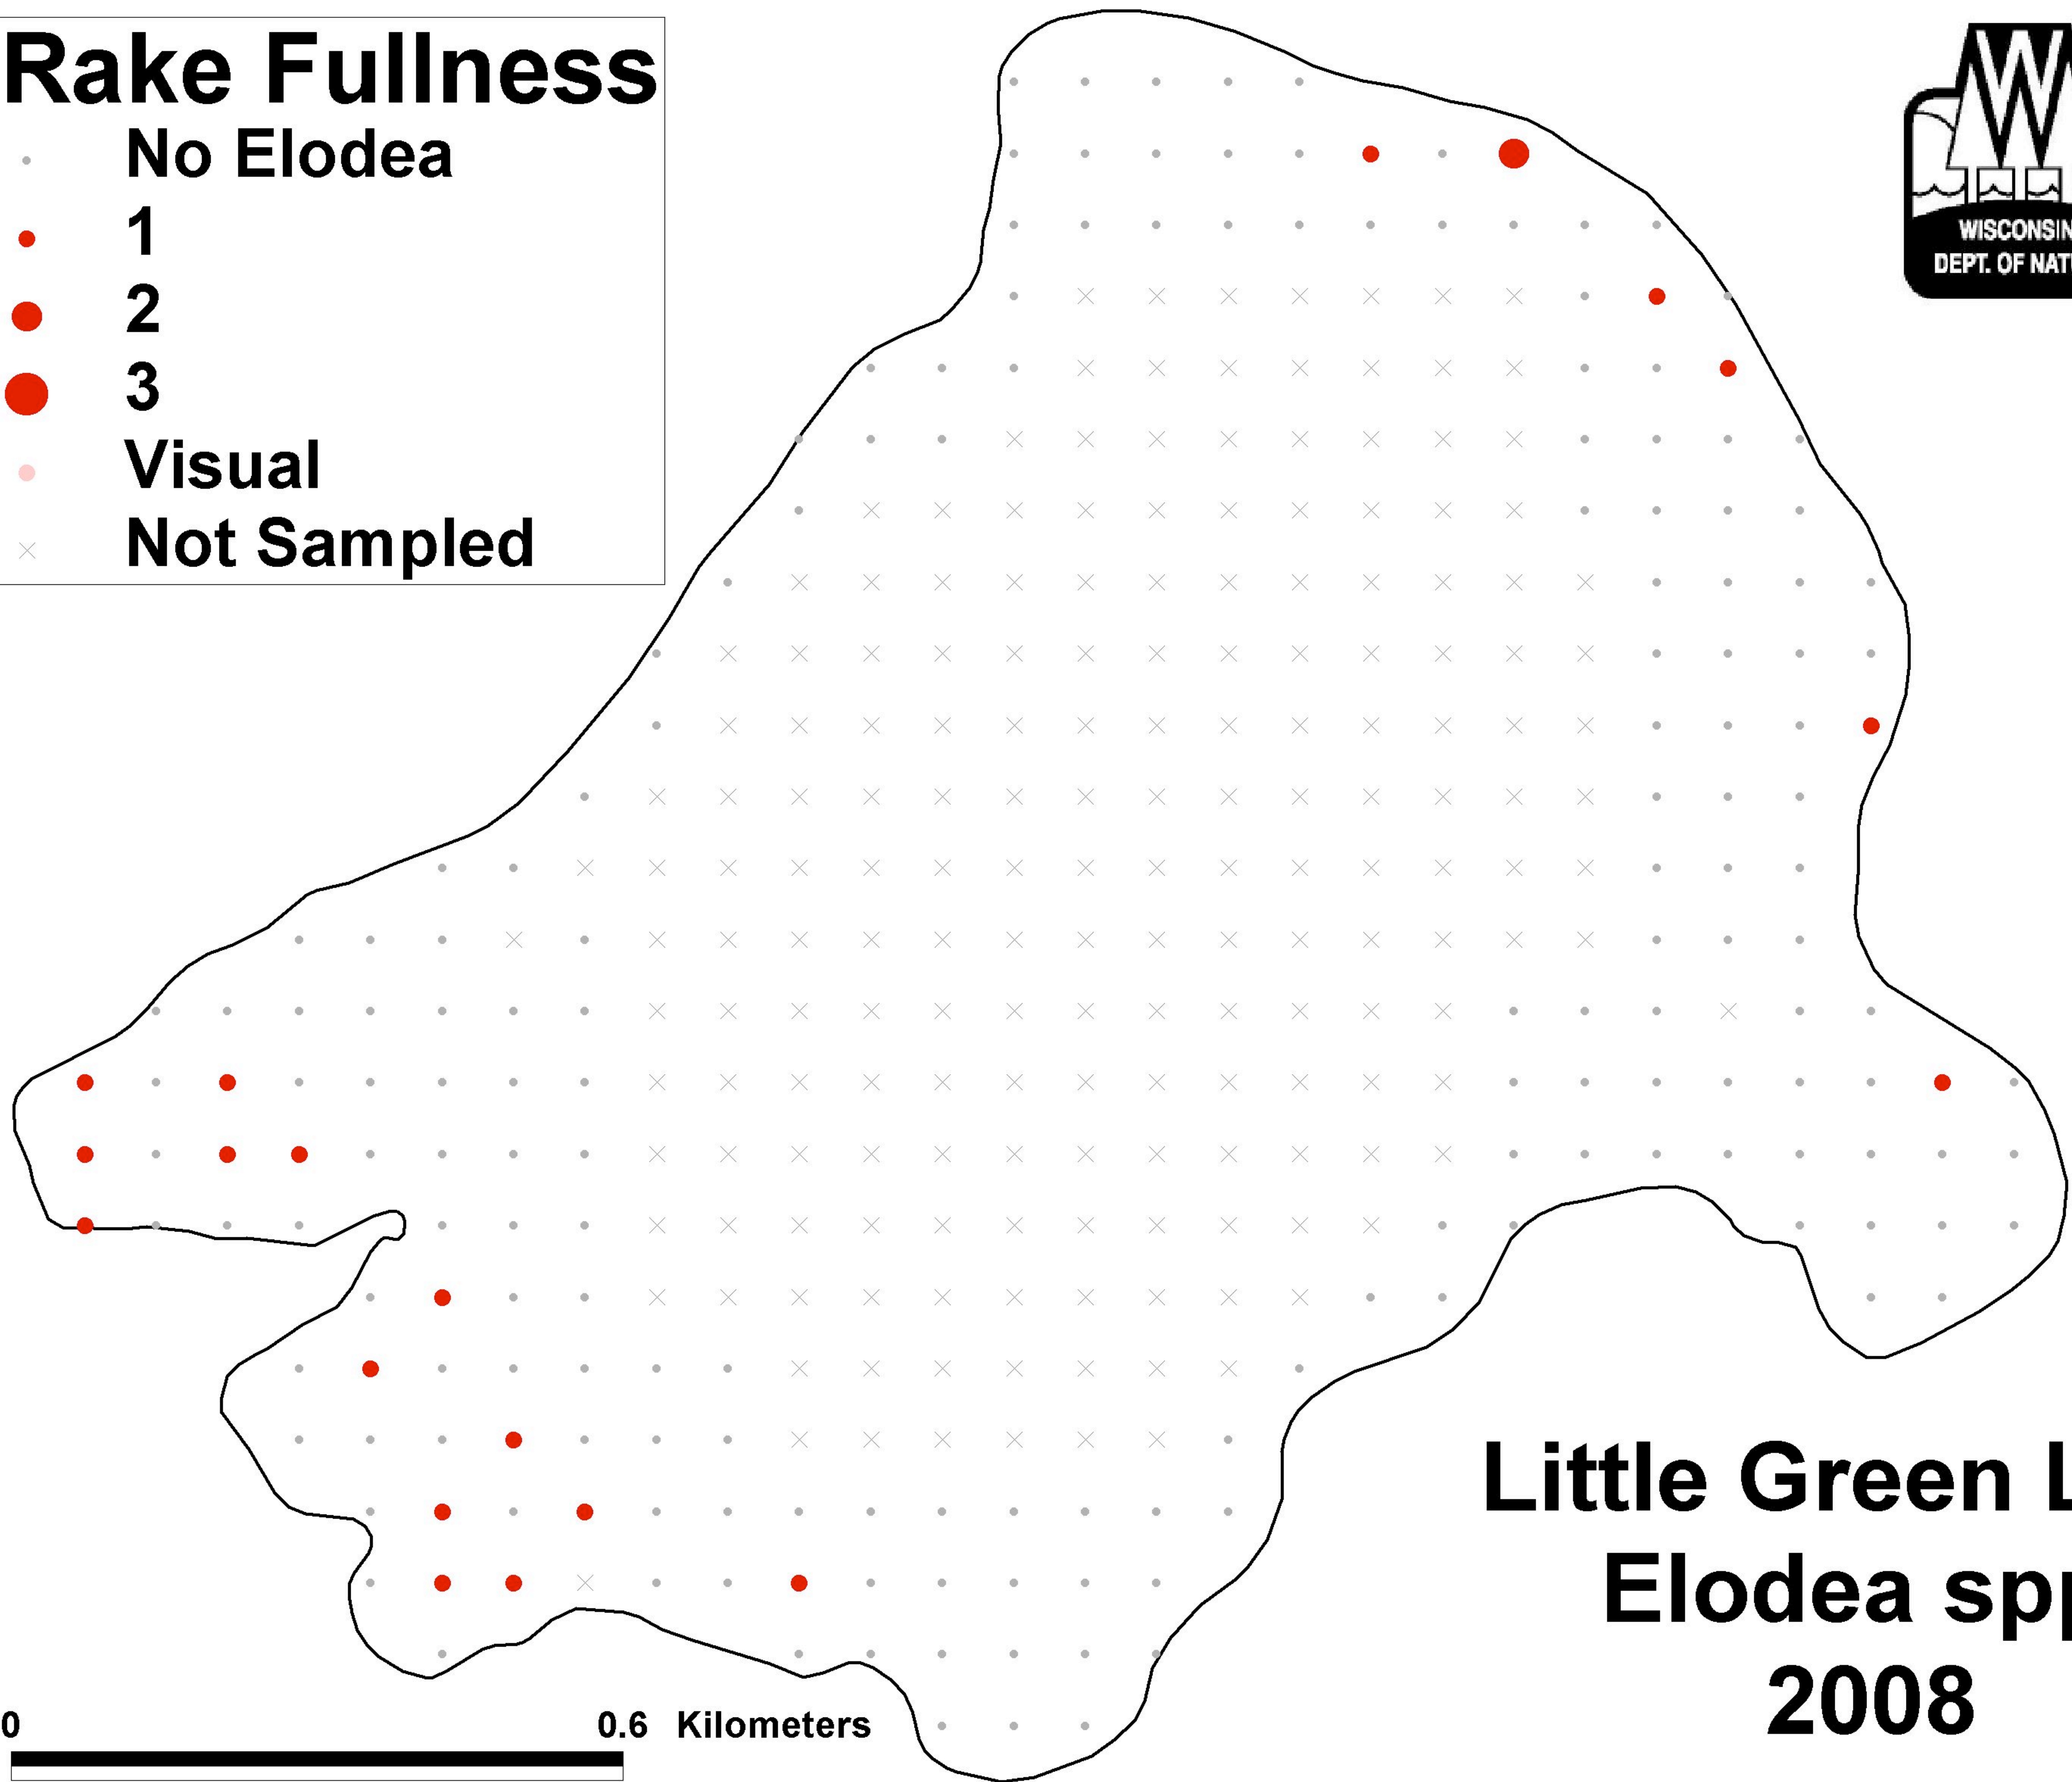

Rake Fullness

- No Elodea
- 1
- 2
- 3
- Visual
- × Not Sampled

**Little Green Lake
Elodea spp.
2008**