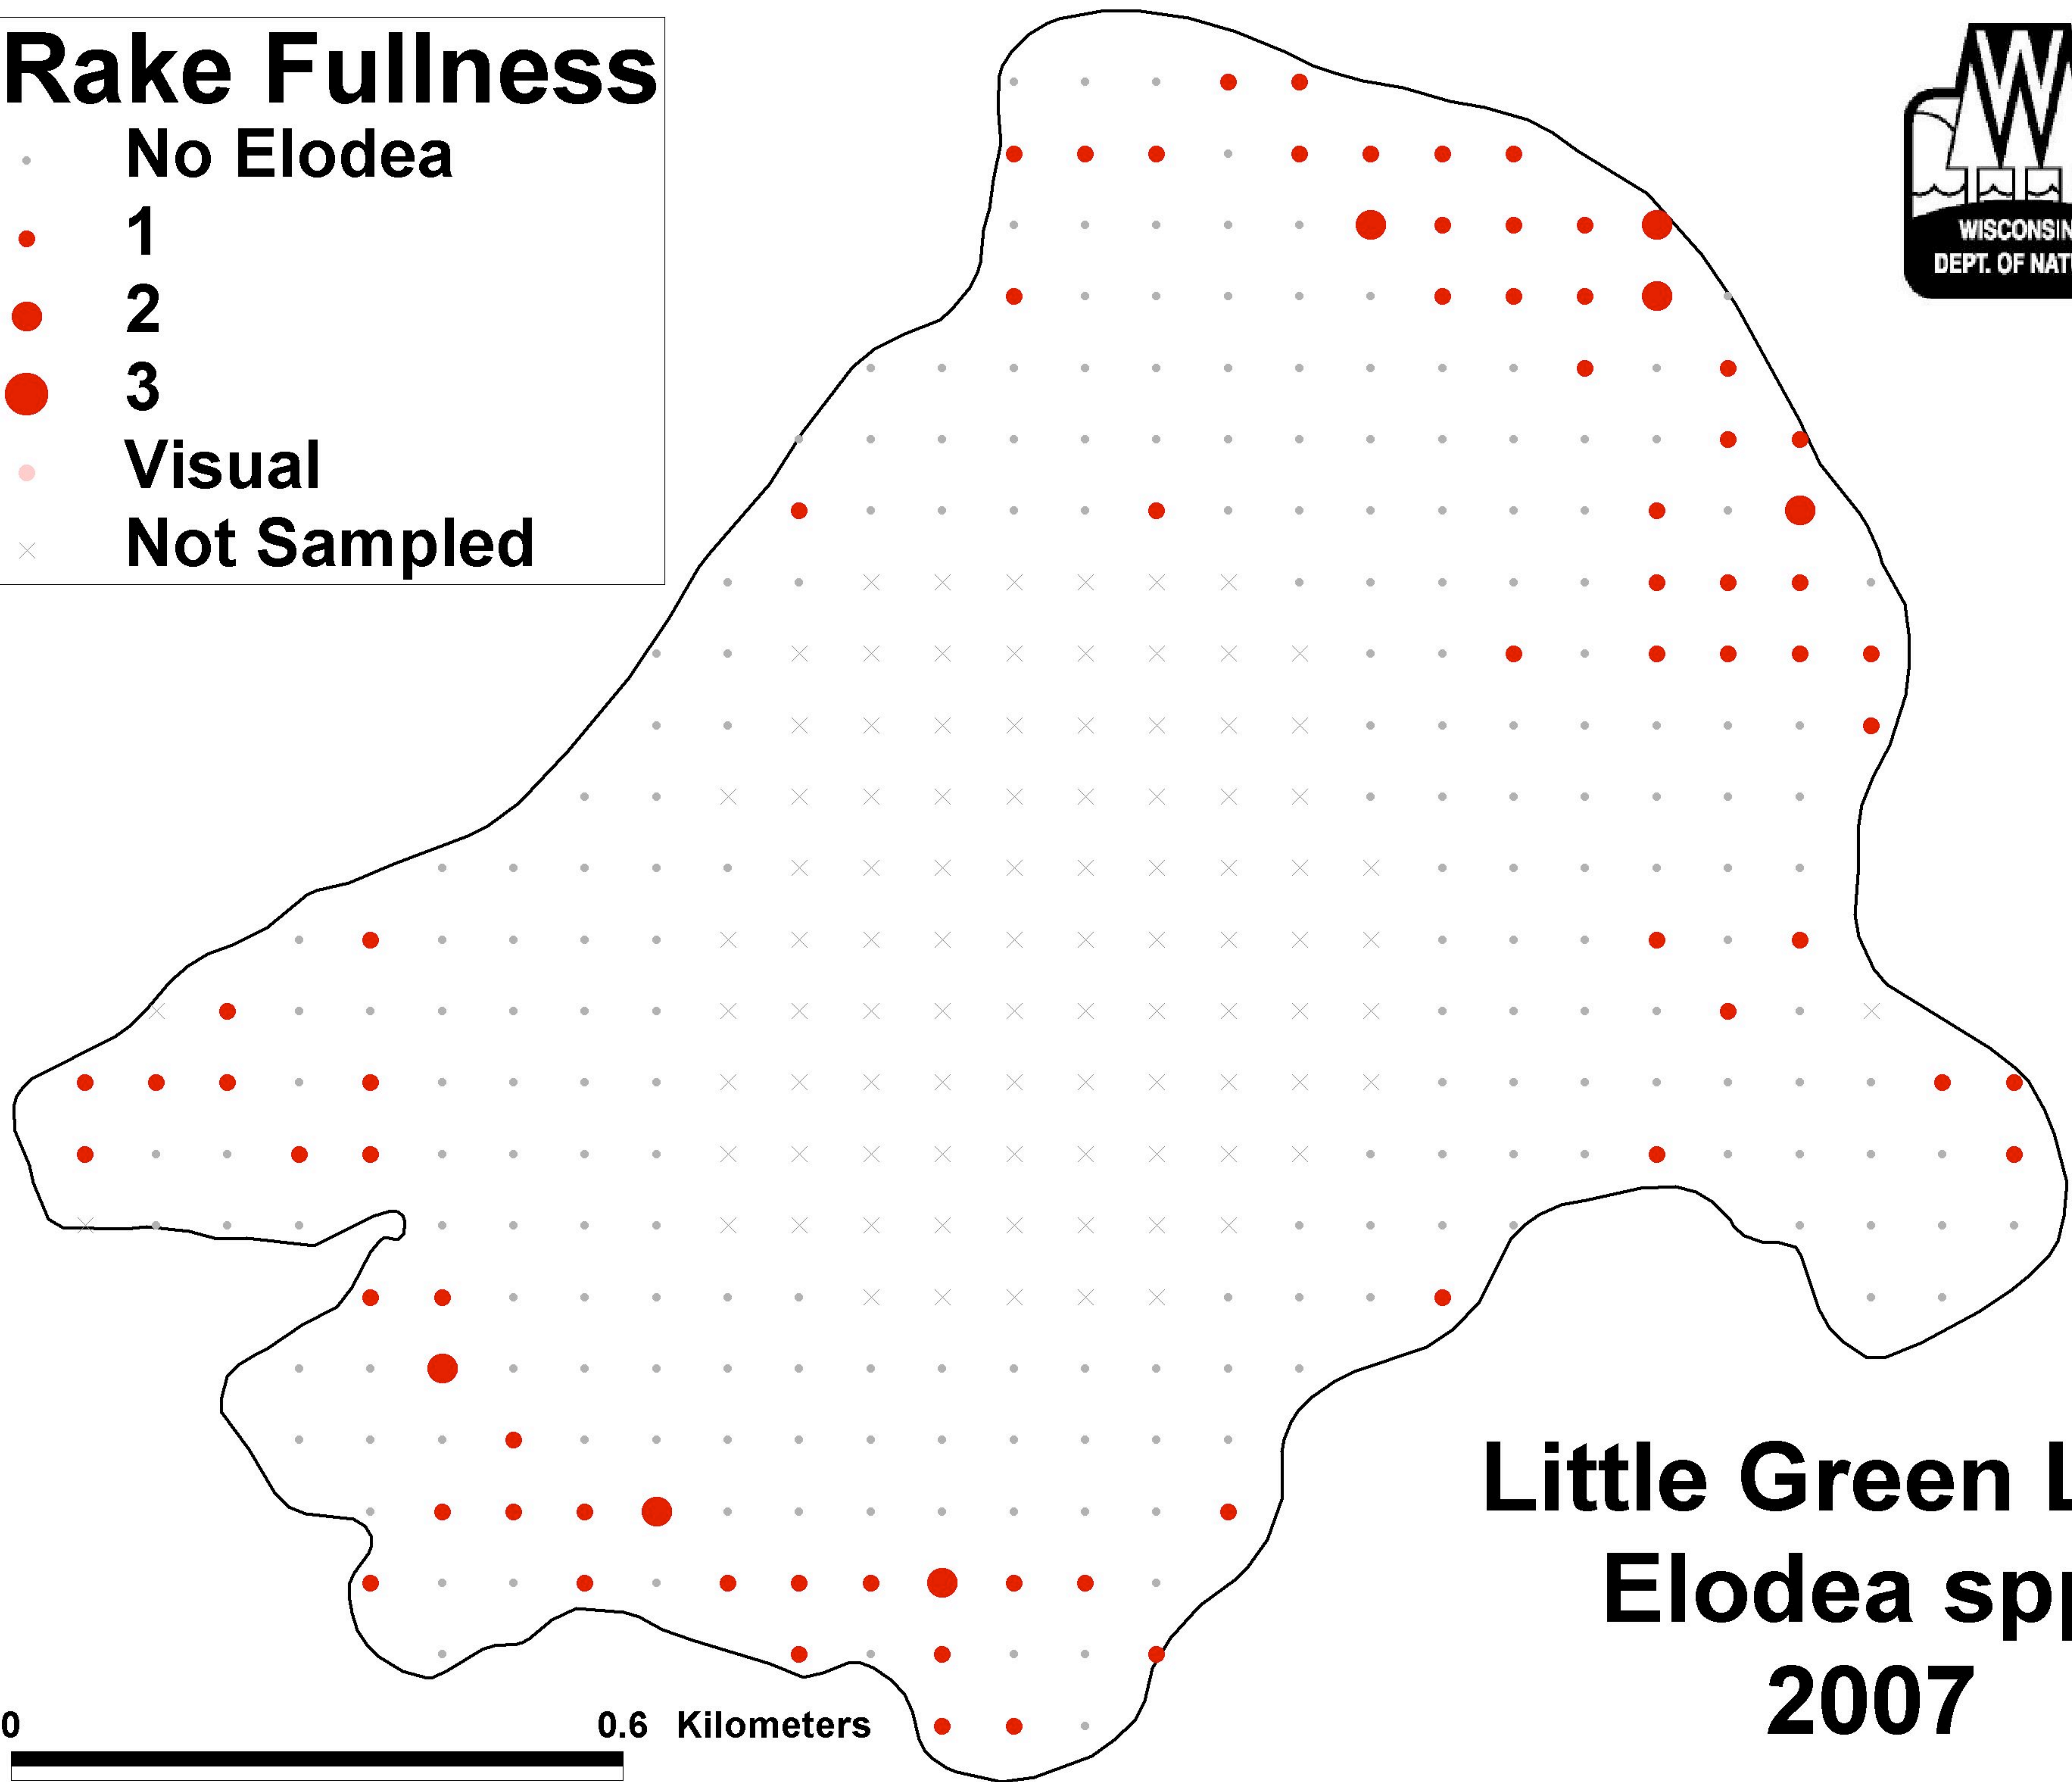

Rake Fullness

- No Elodea
- 1
- 2
- 3
- Visual
- × Not Sampled

**Little Green Lake
Elodea spp.
2007**