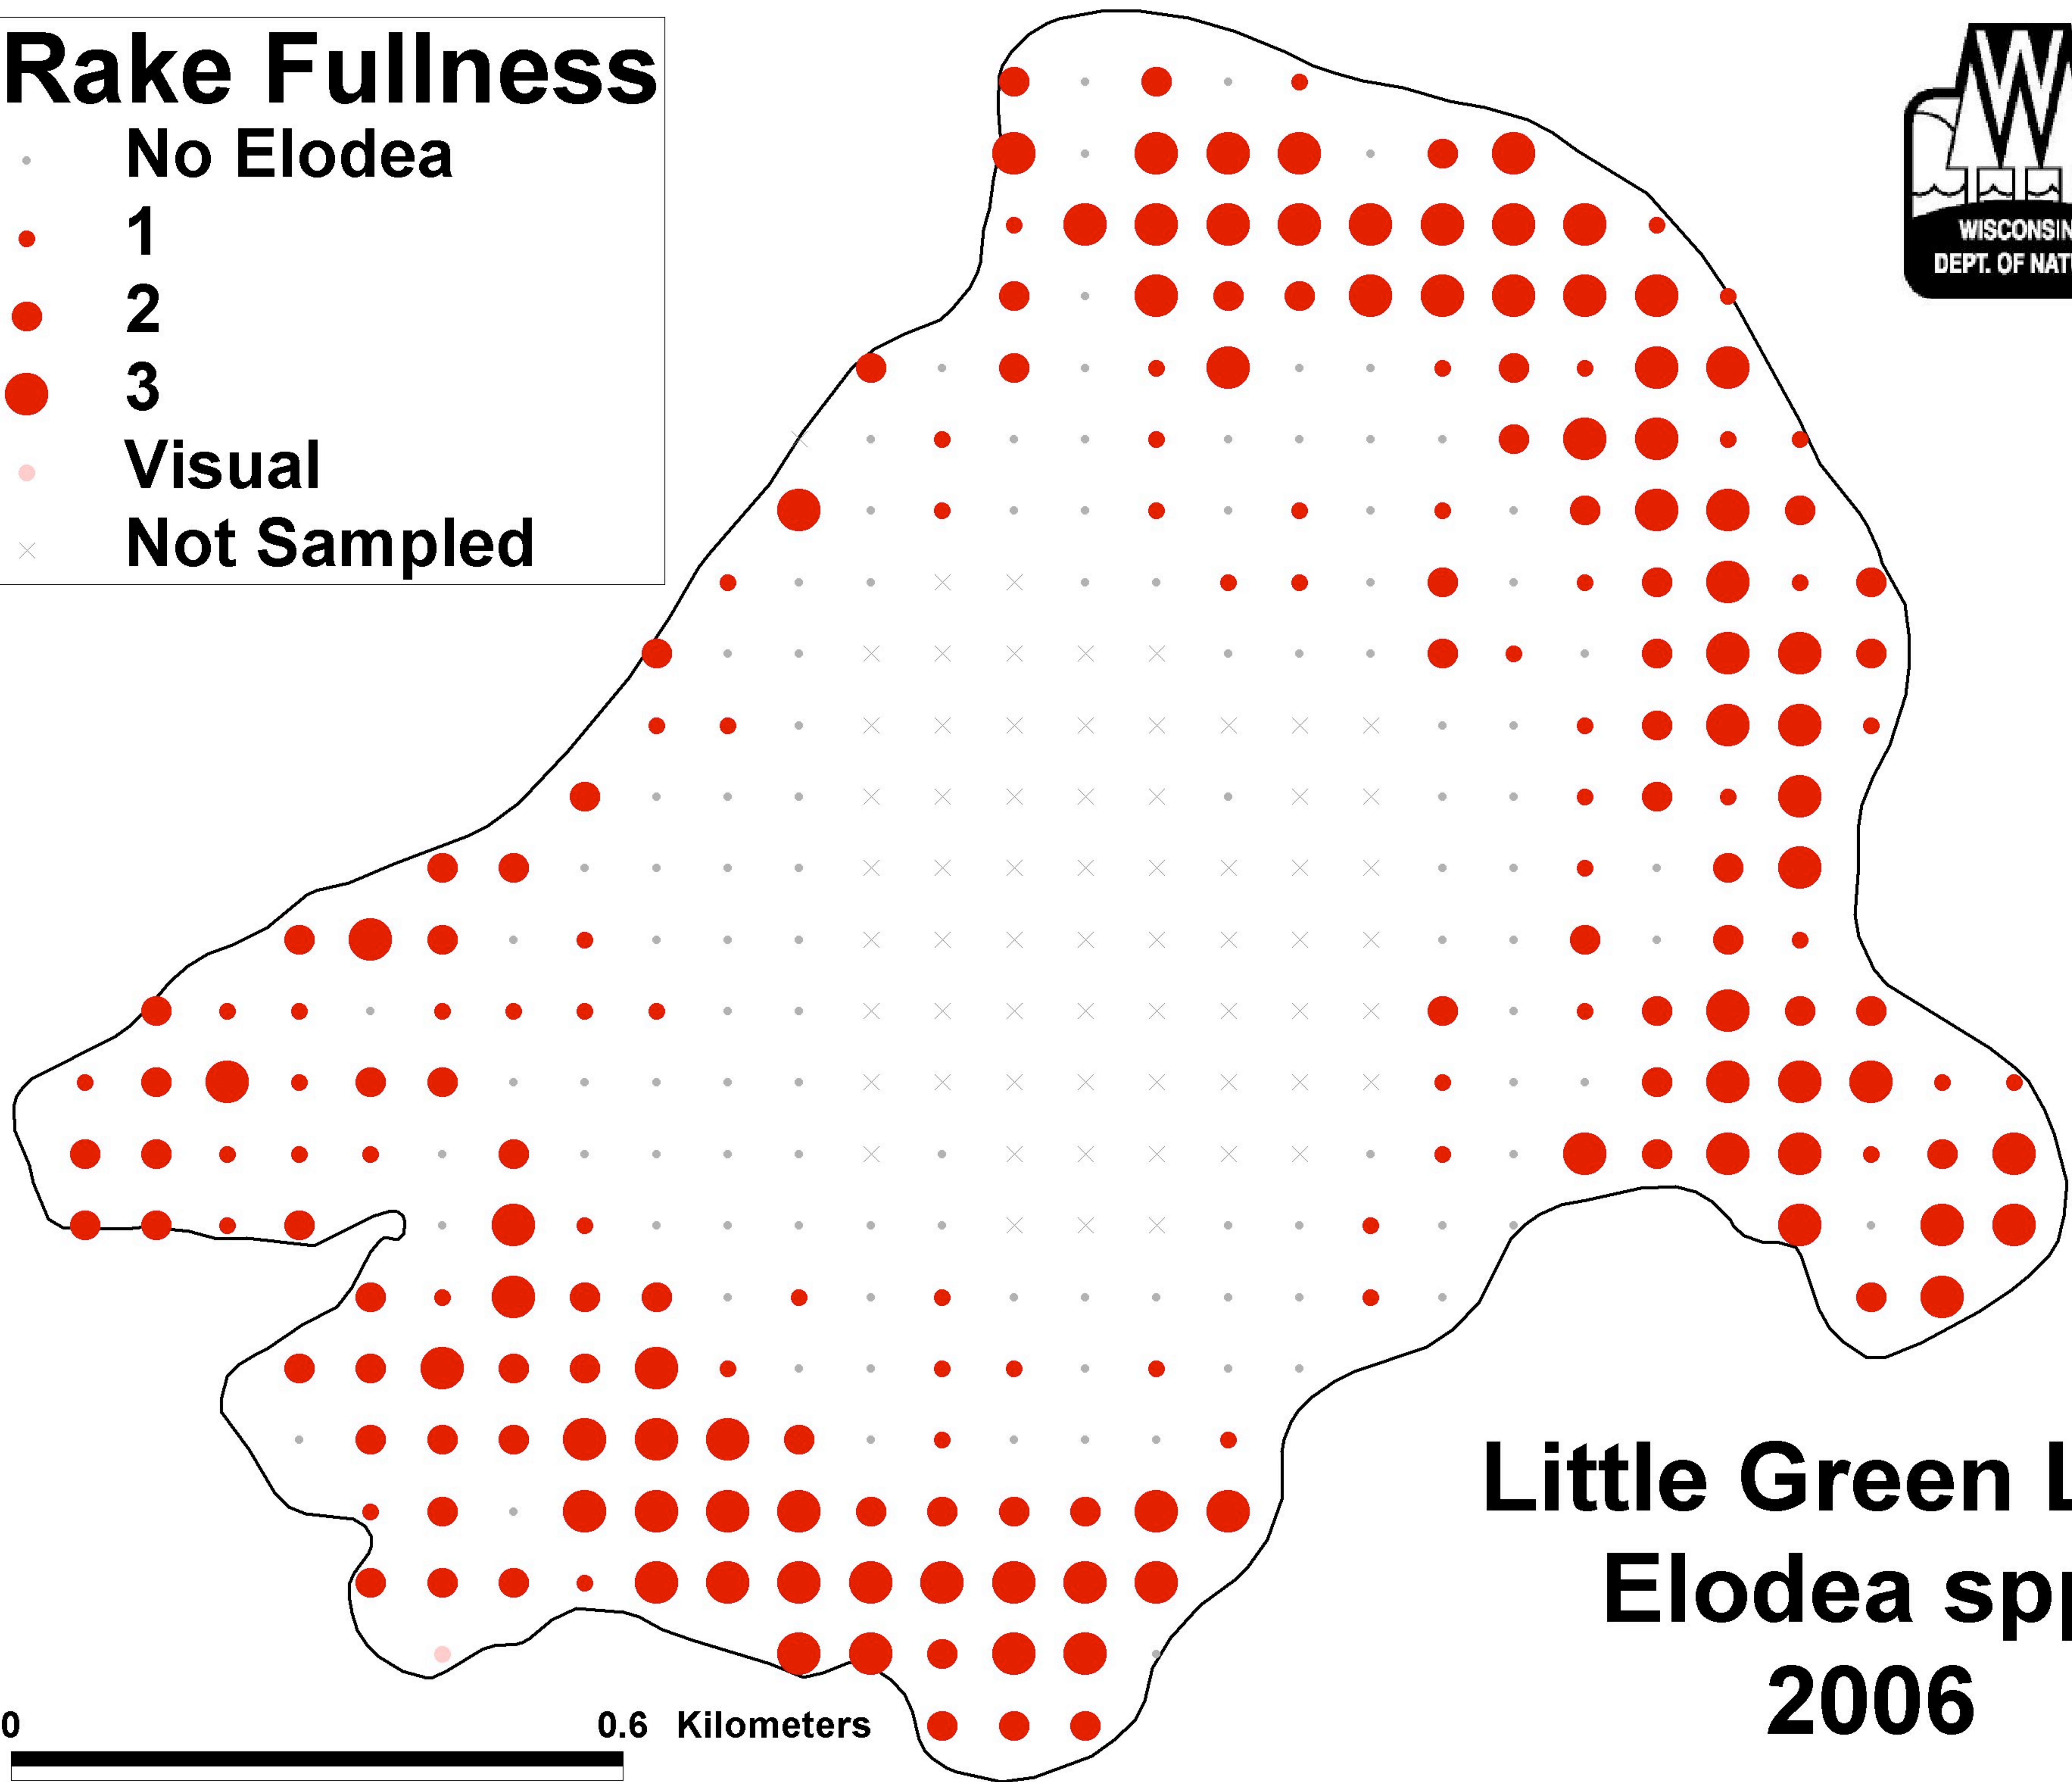

Rake Fullness

- No Elodea
- 1
- 2
- 3
- Visual
- × Not Sampled

**Little Green Lake
Elodea spp.
2006**