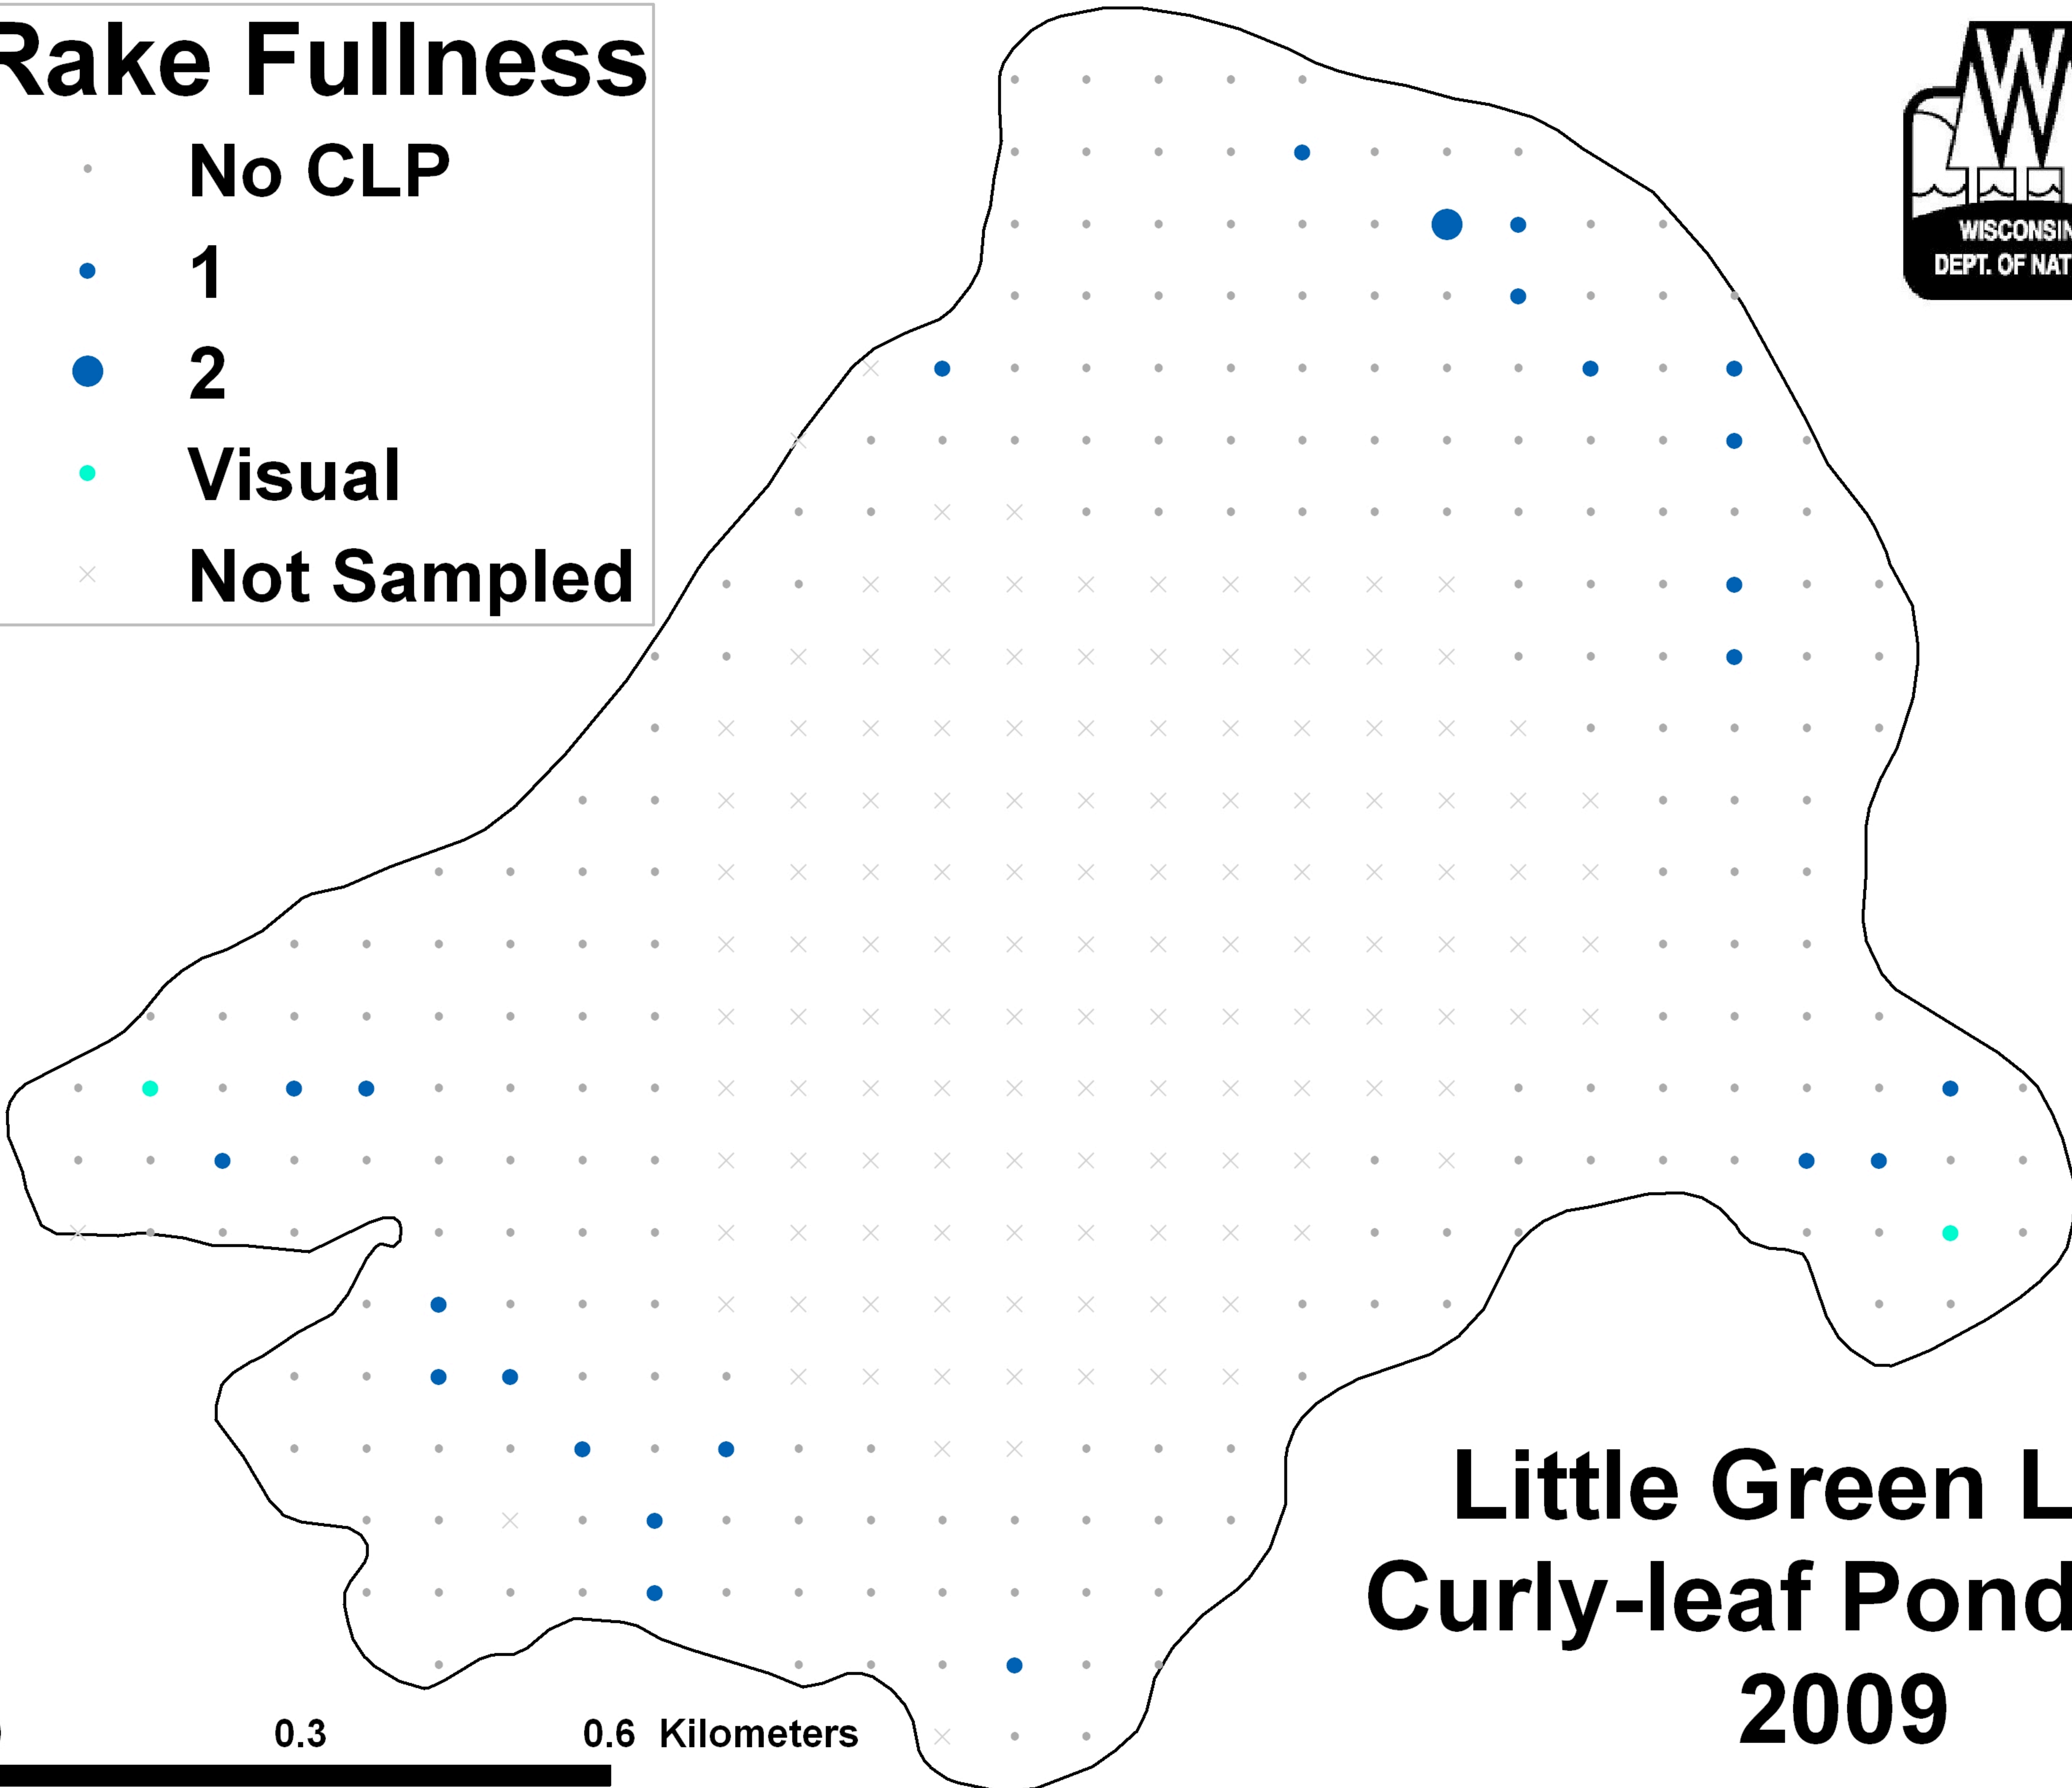

# Rake Fullness

- No CLP
- 1
- 2
- Visual
- × Not Sampled

## Little Green Lake Curly-leaf Pondweed 2009

0 0.3 0.6 Kilometers