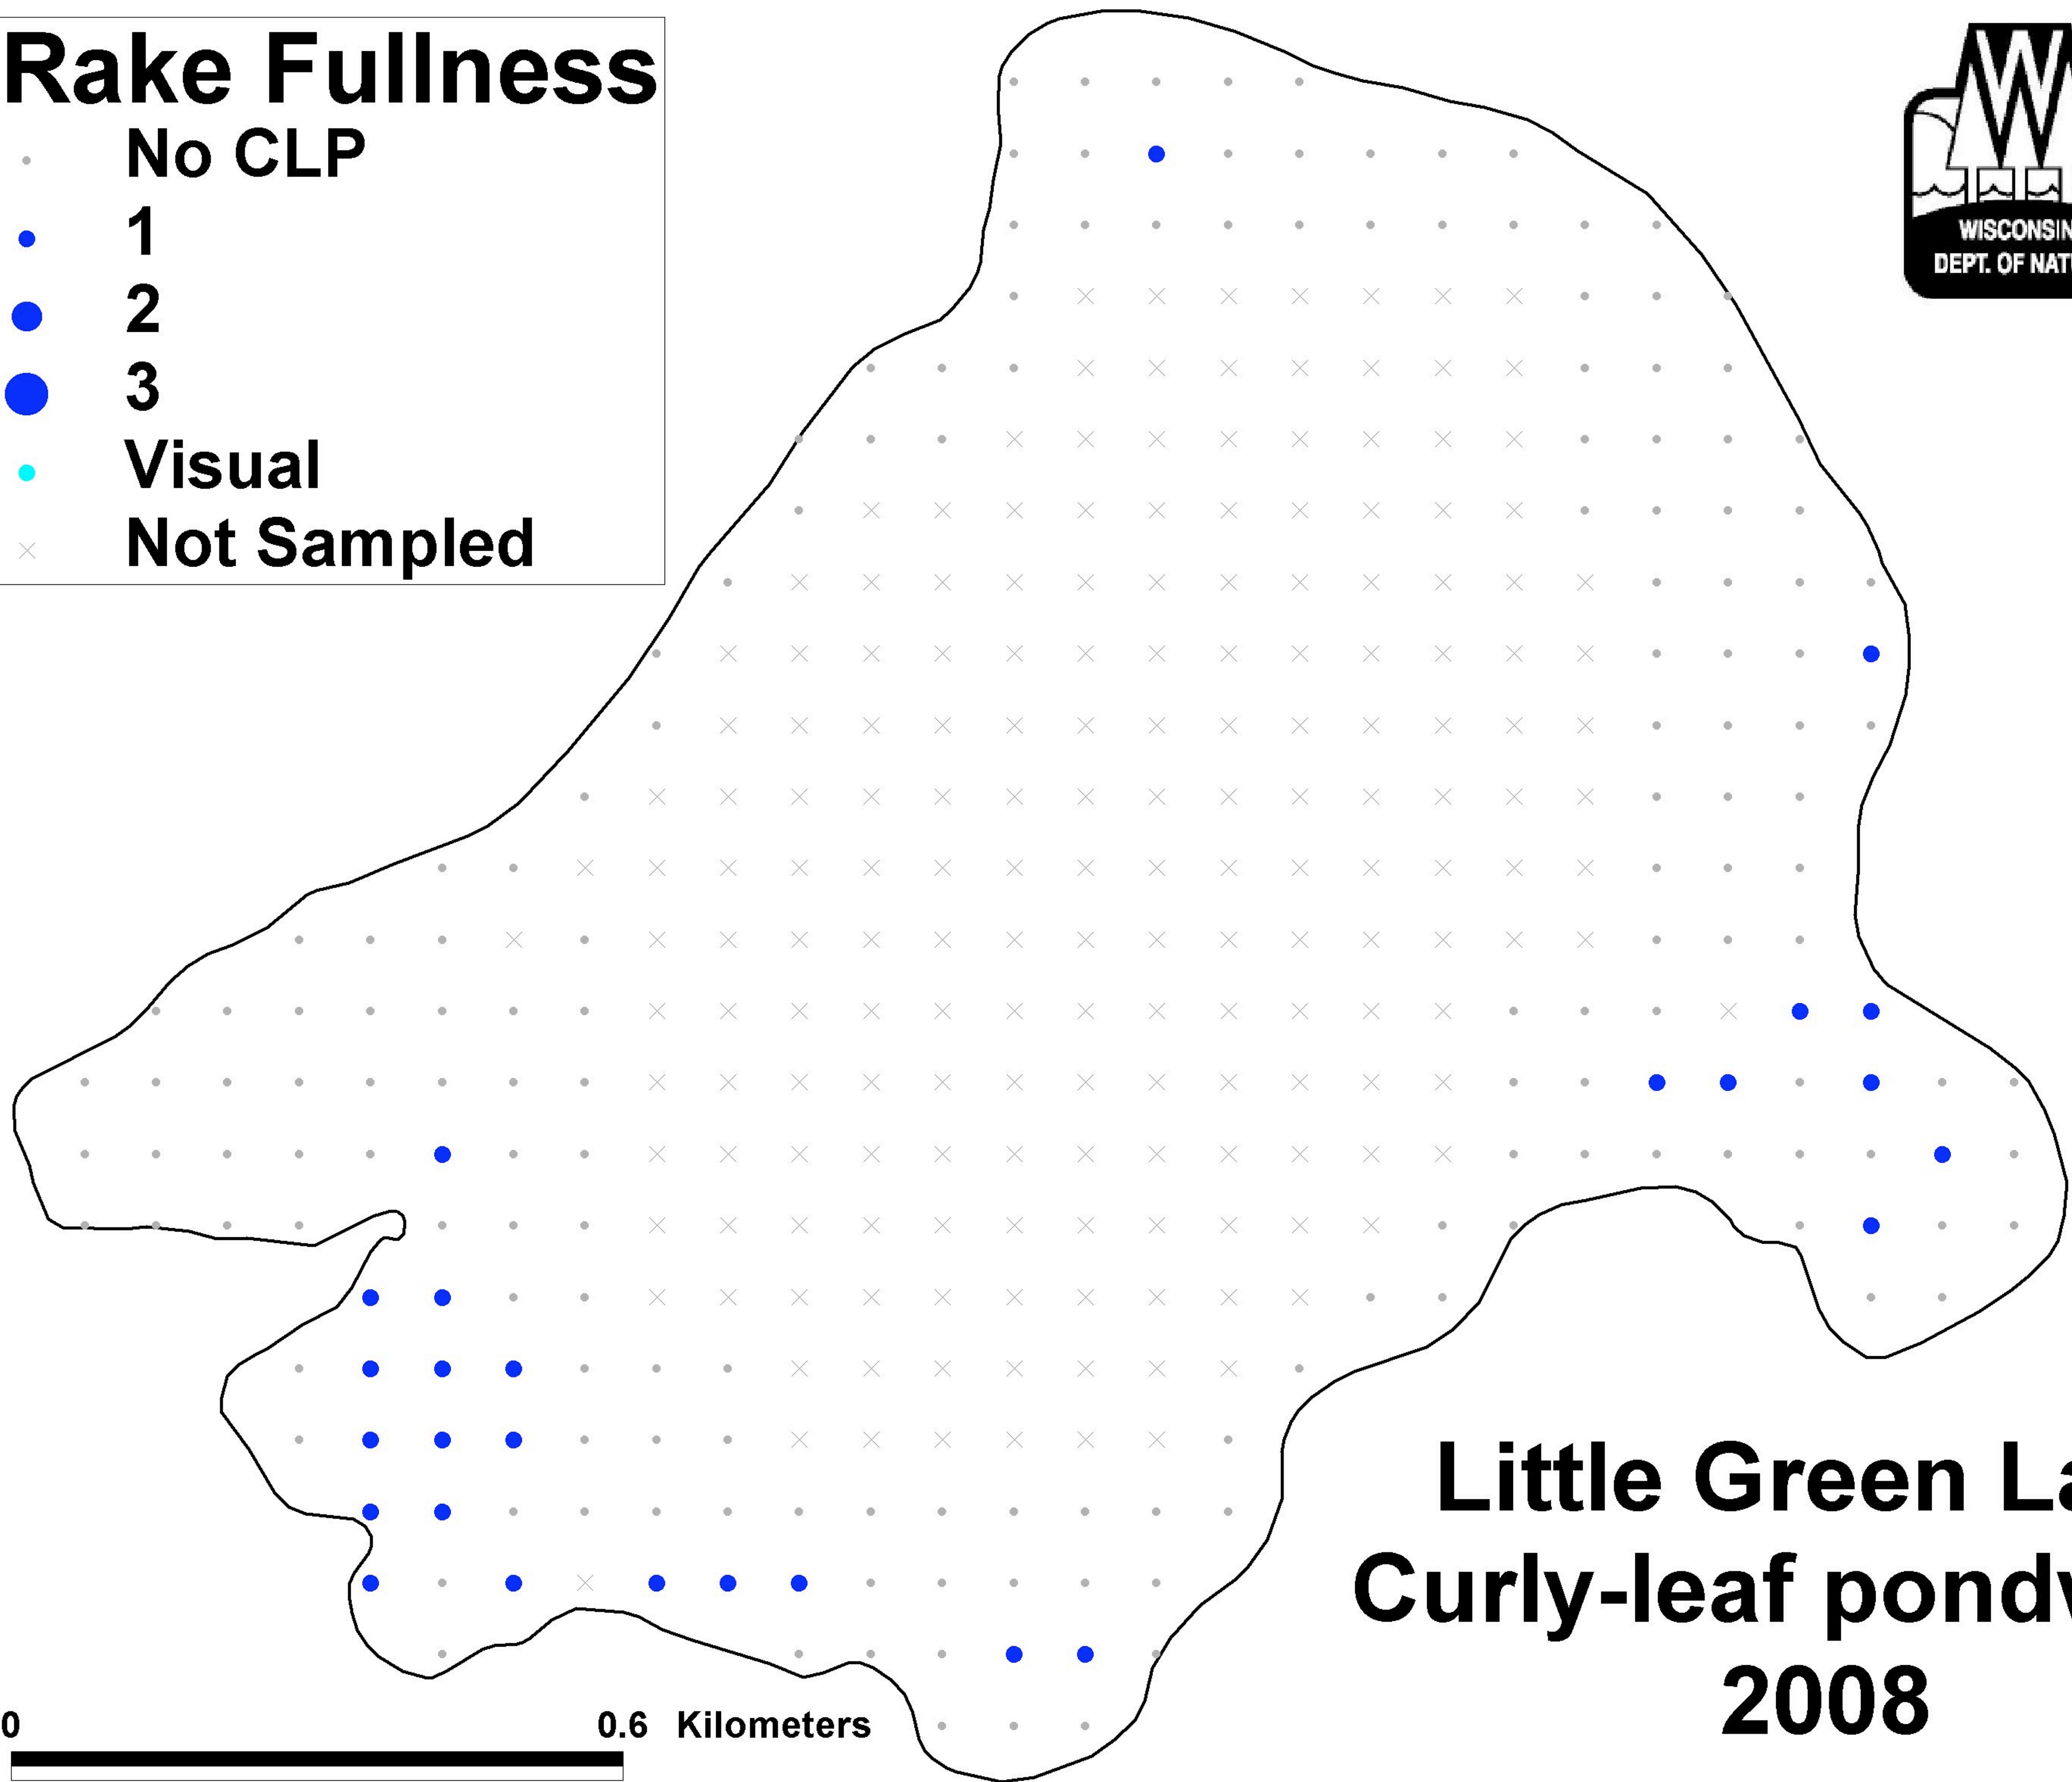

# Rake Fullness

- No CLP
- 1
- 2
- 3
- Visual
- × Not Sampled

## Little Green Lake Curly-leaf pondweed 2008

0 0.6 Kilometers