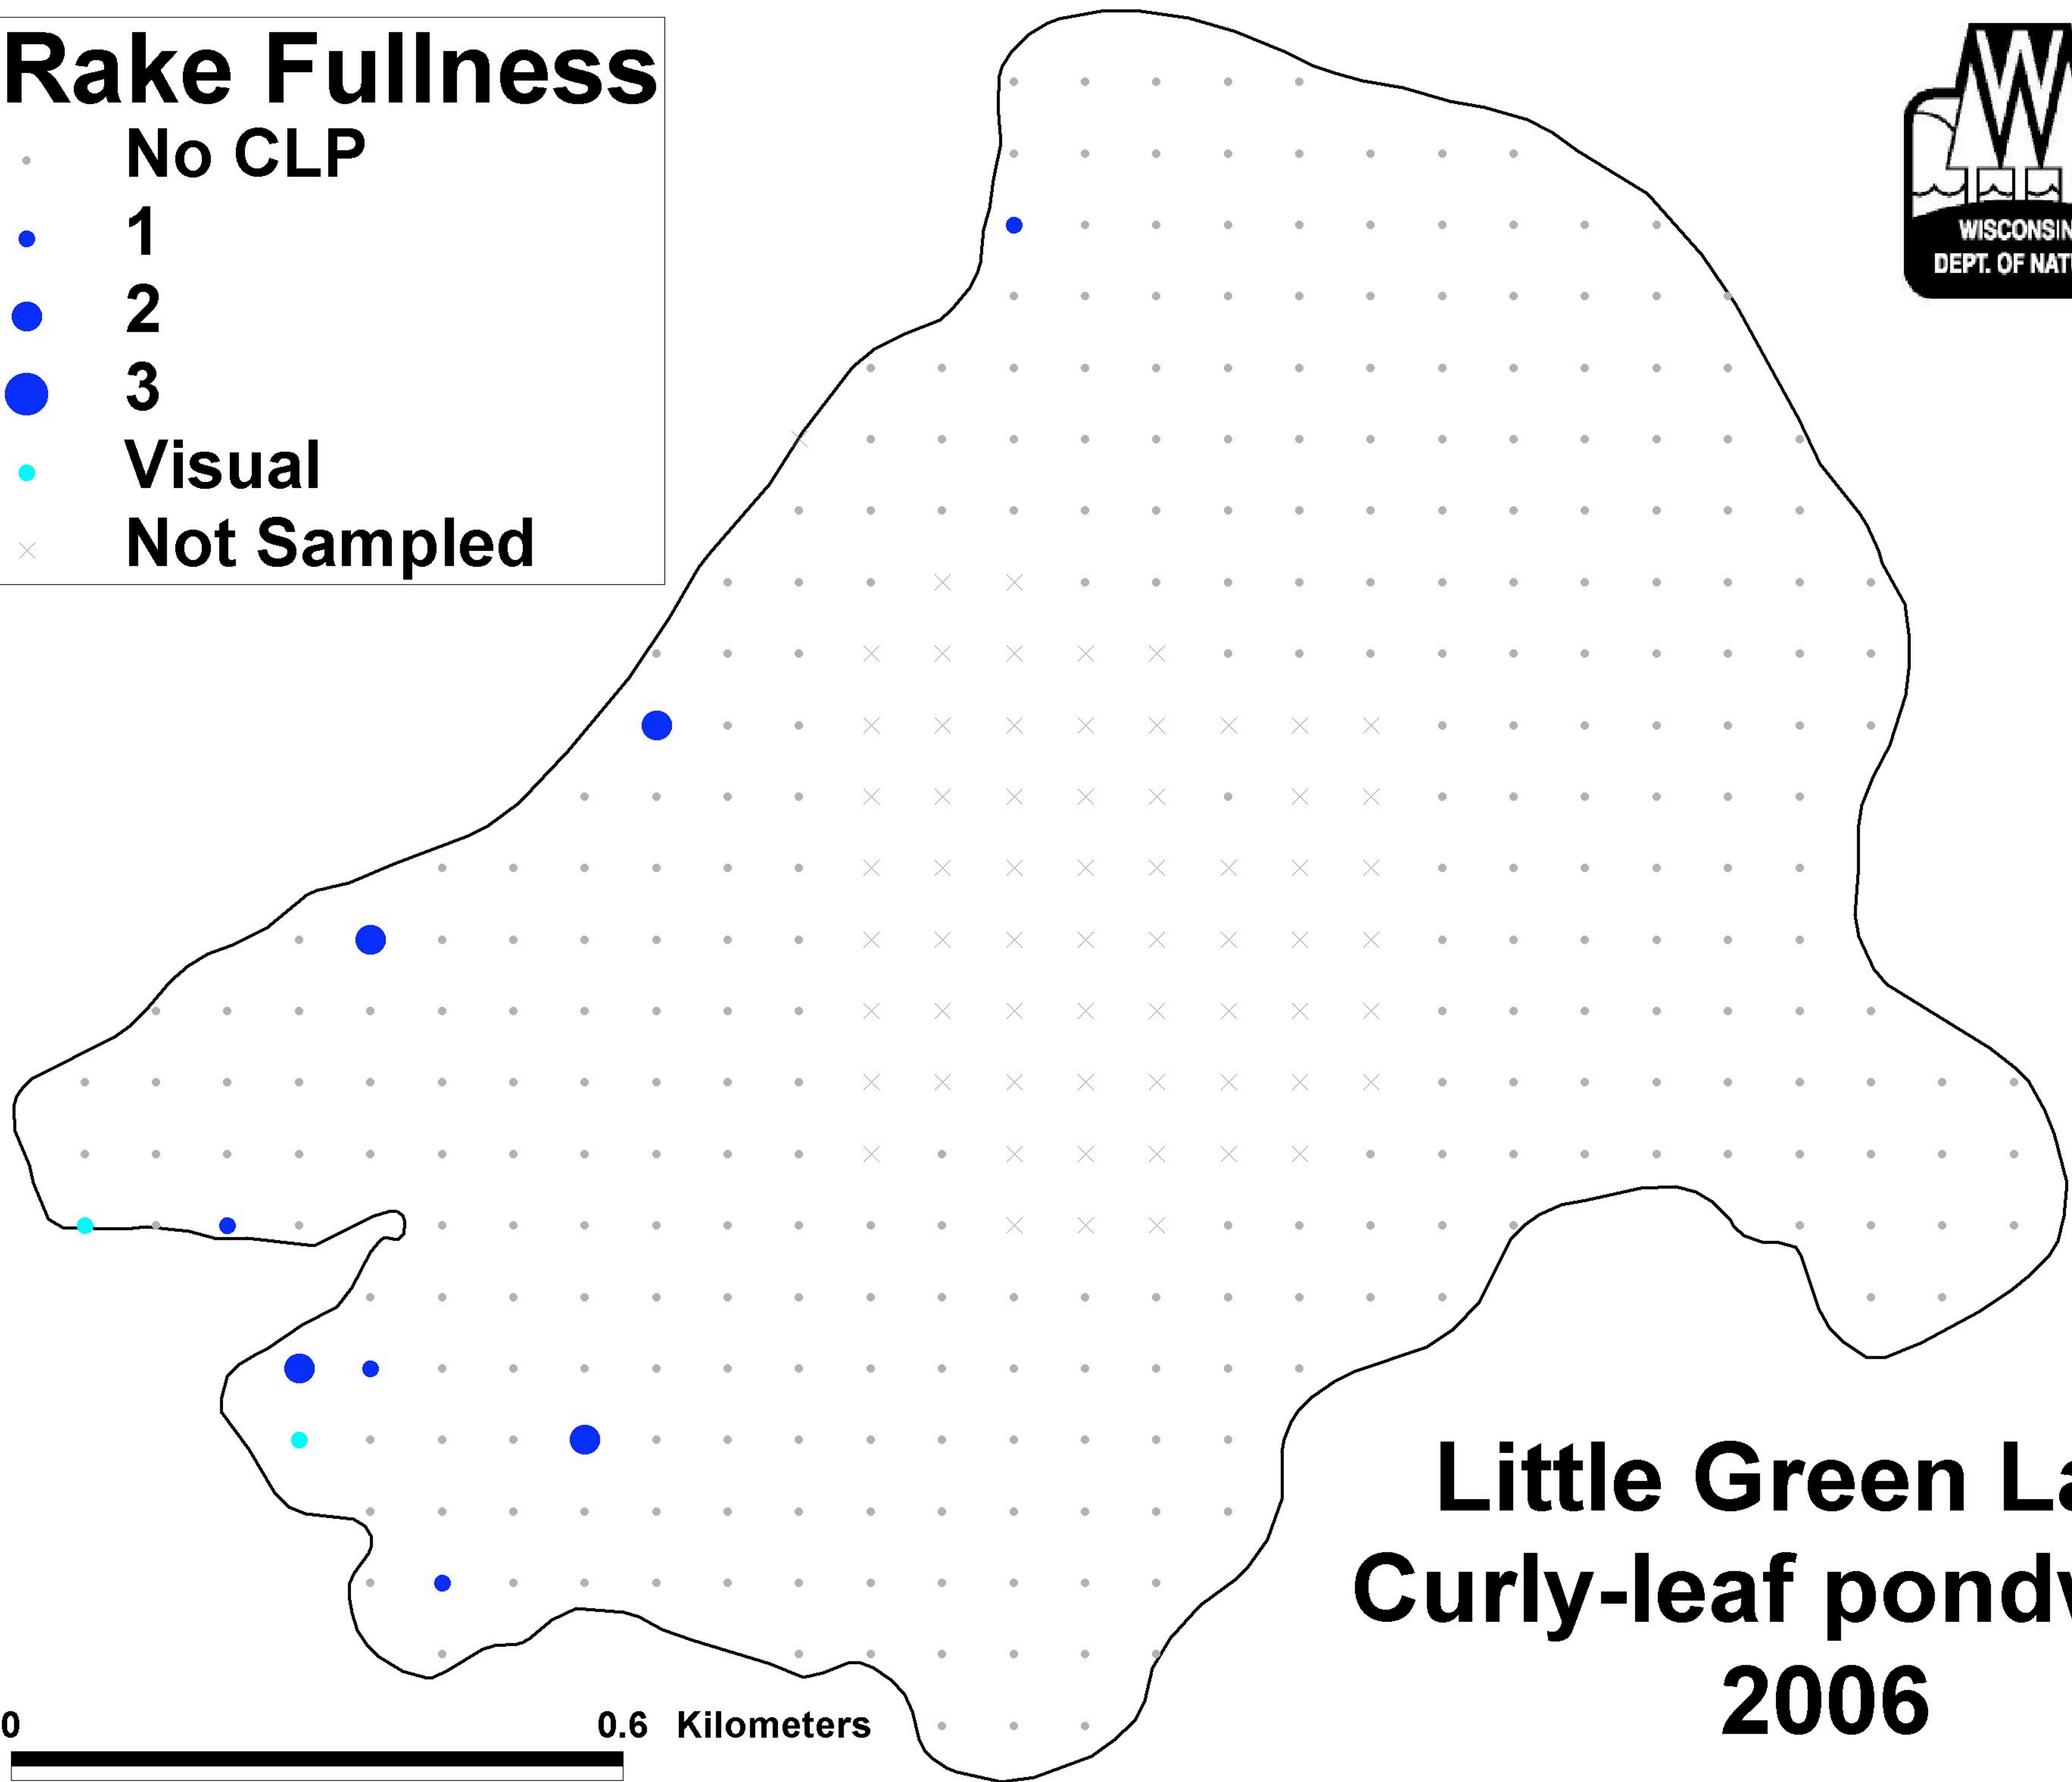

Rake Fullness

- No CLP
- 1
- 2
- 3
- Visual
- × Not Sampled

Little Green Lake Curly-leaf pondweed 2006