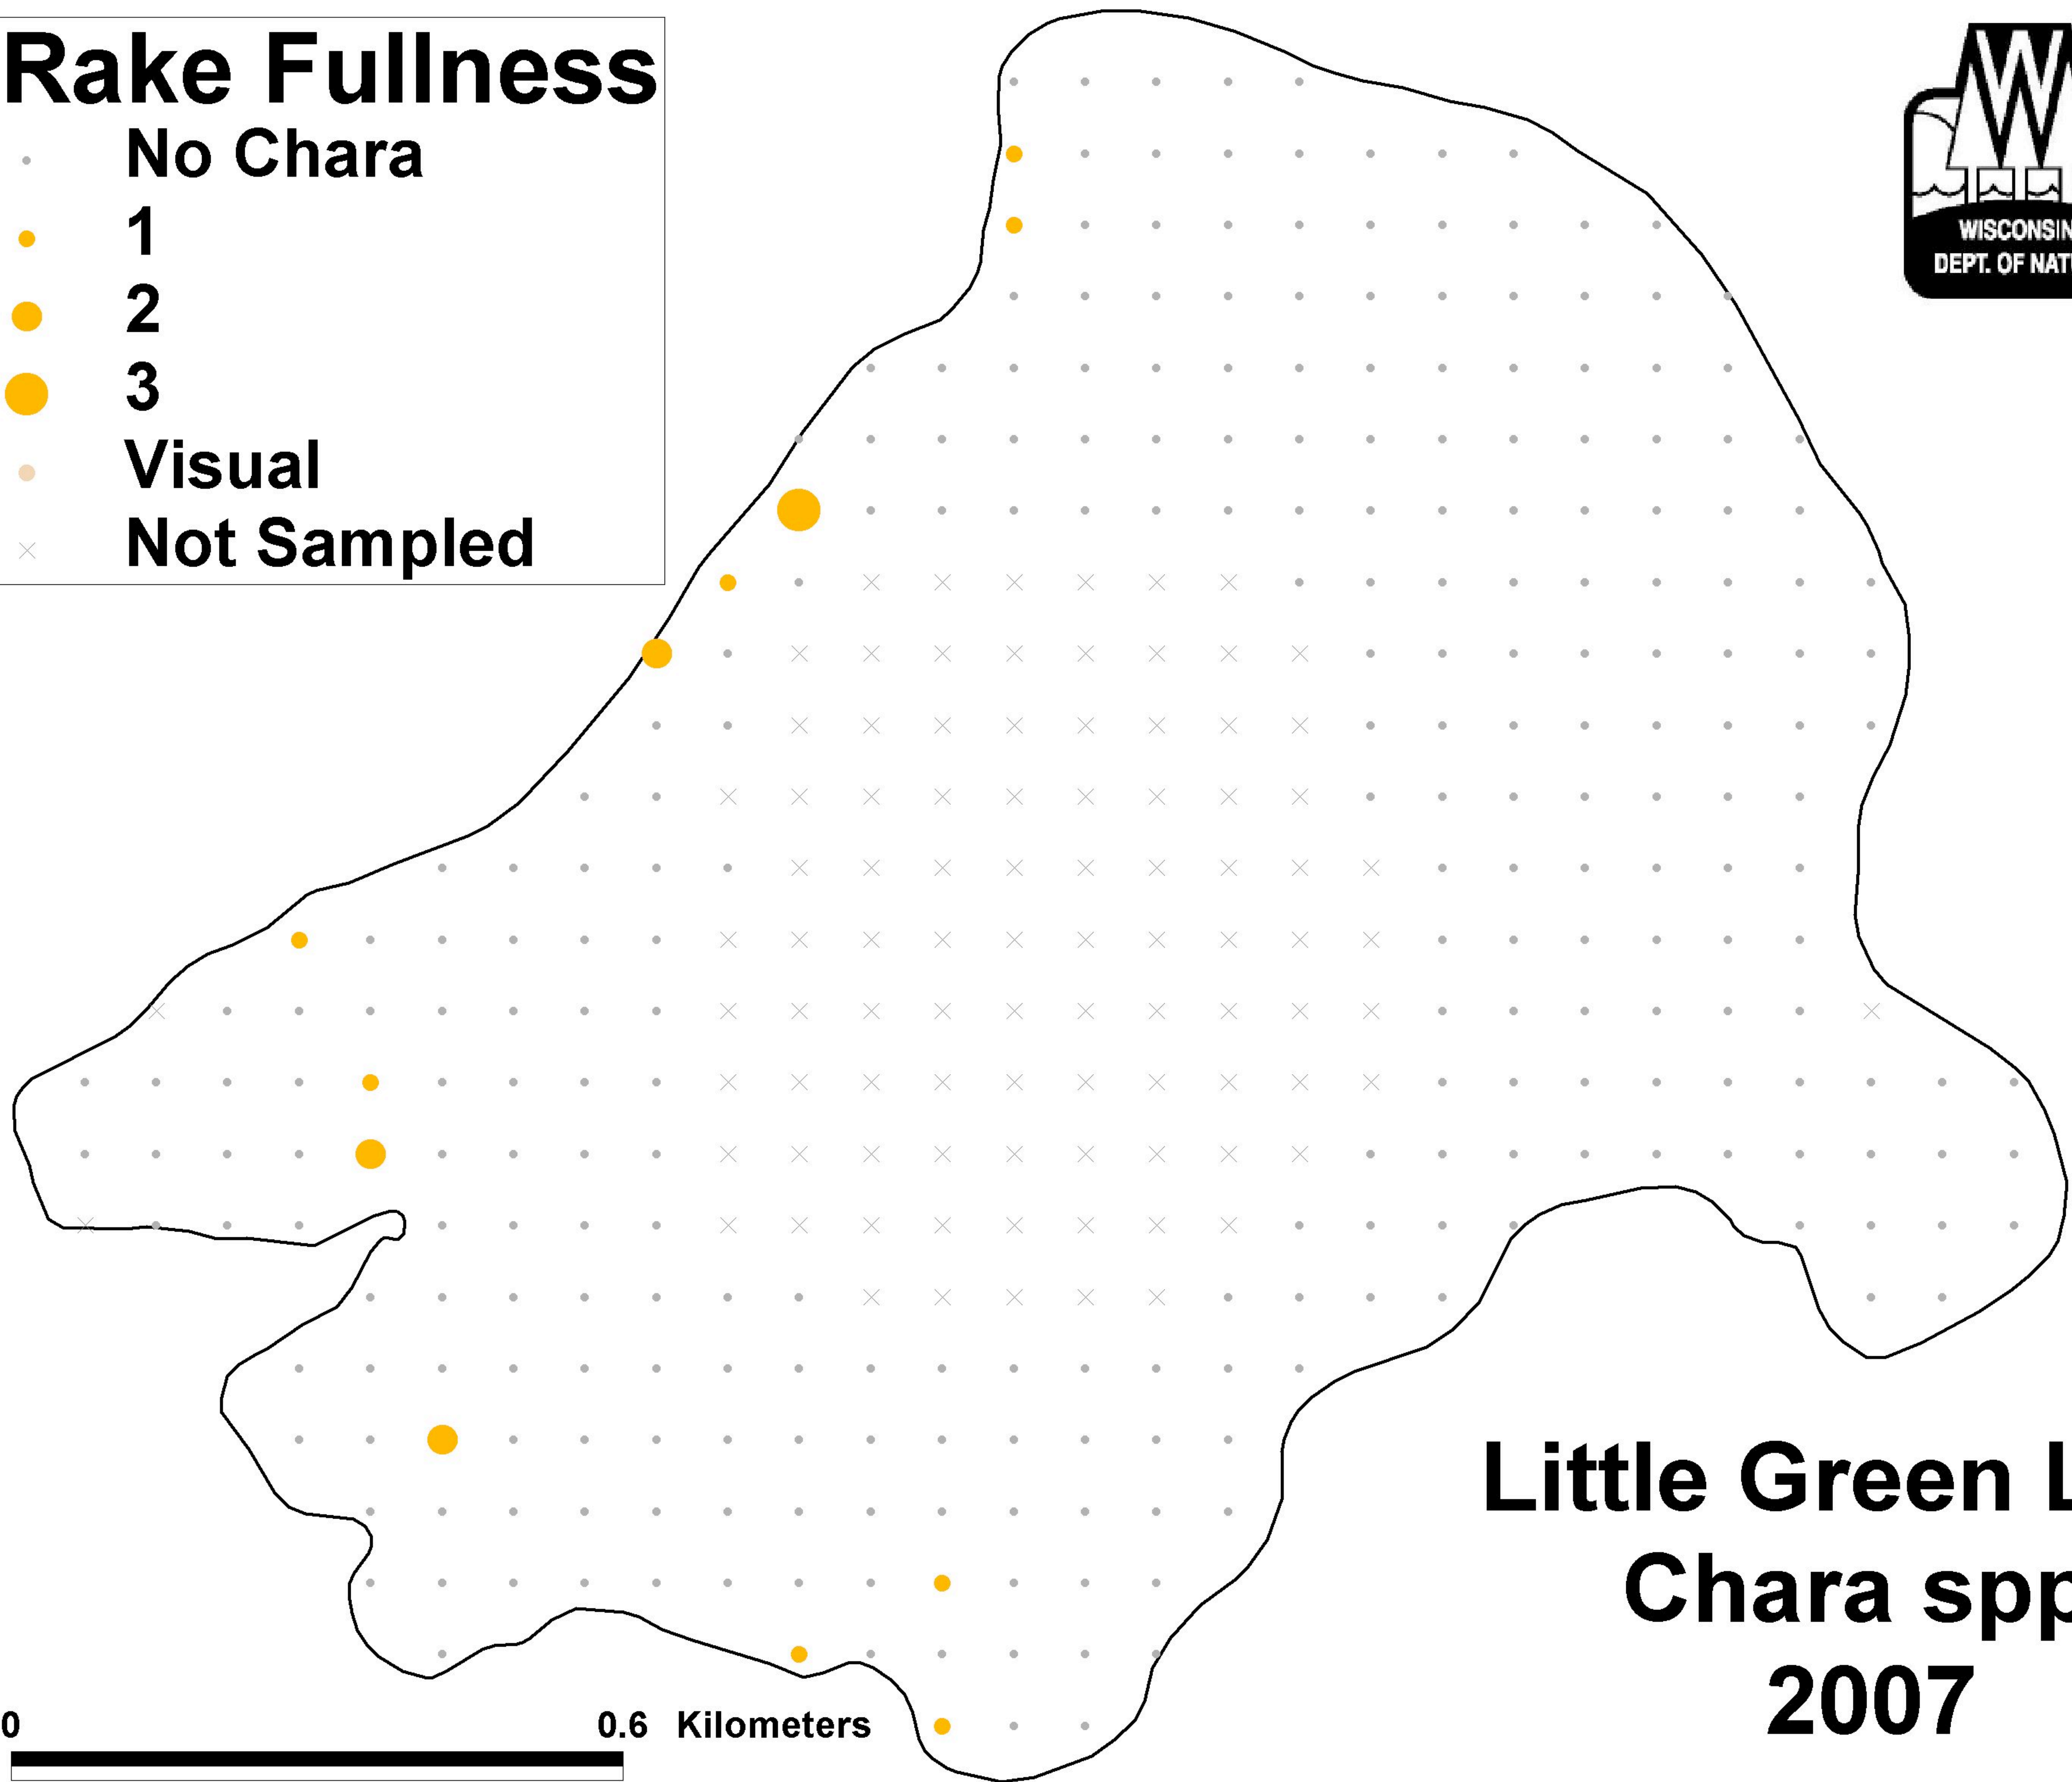

Rake Fullness

- No Chara
- 1
- 2
- 3
- Visual
- × Not Sampled

**Little Green Lake
Chara spp.
2007**