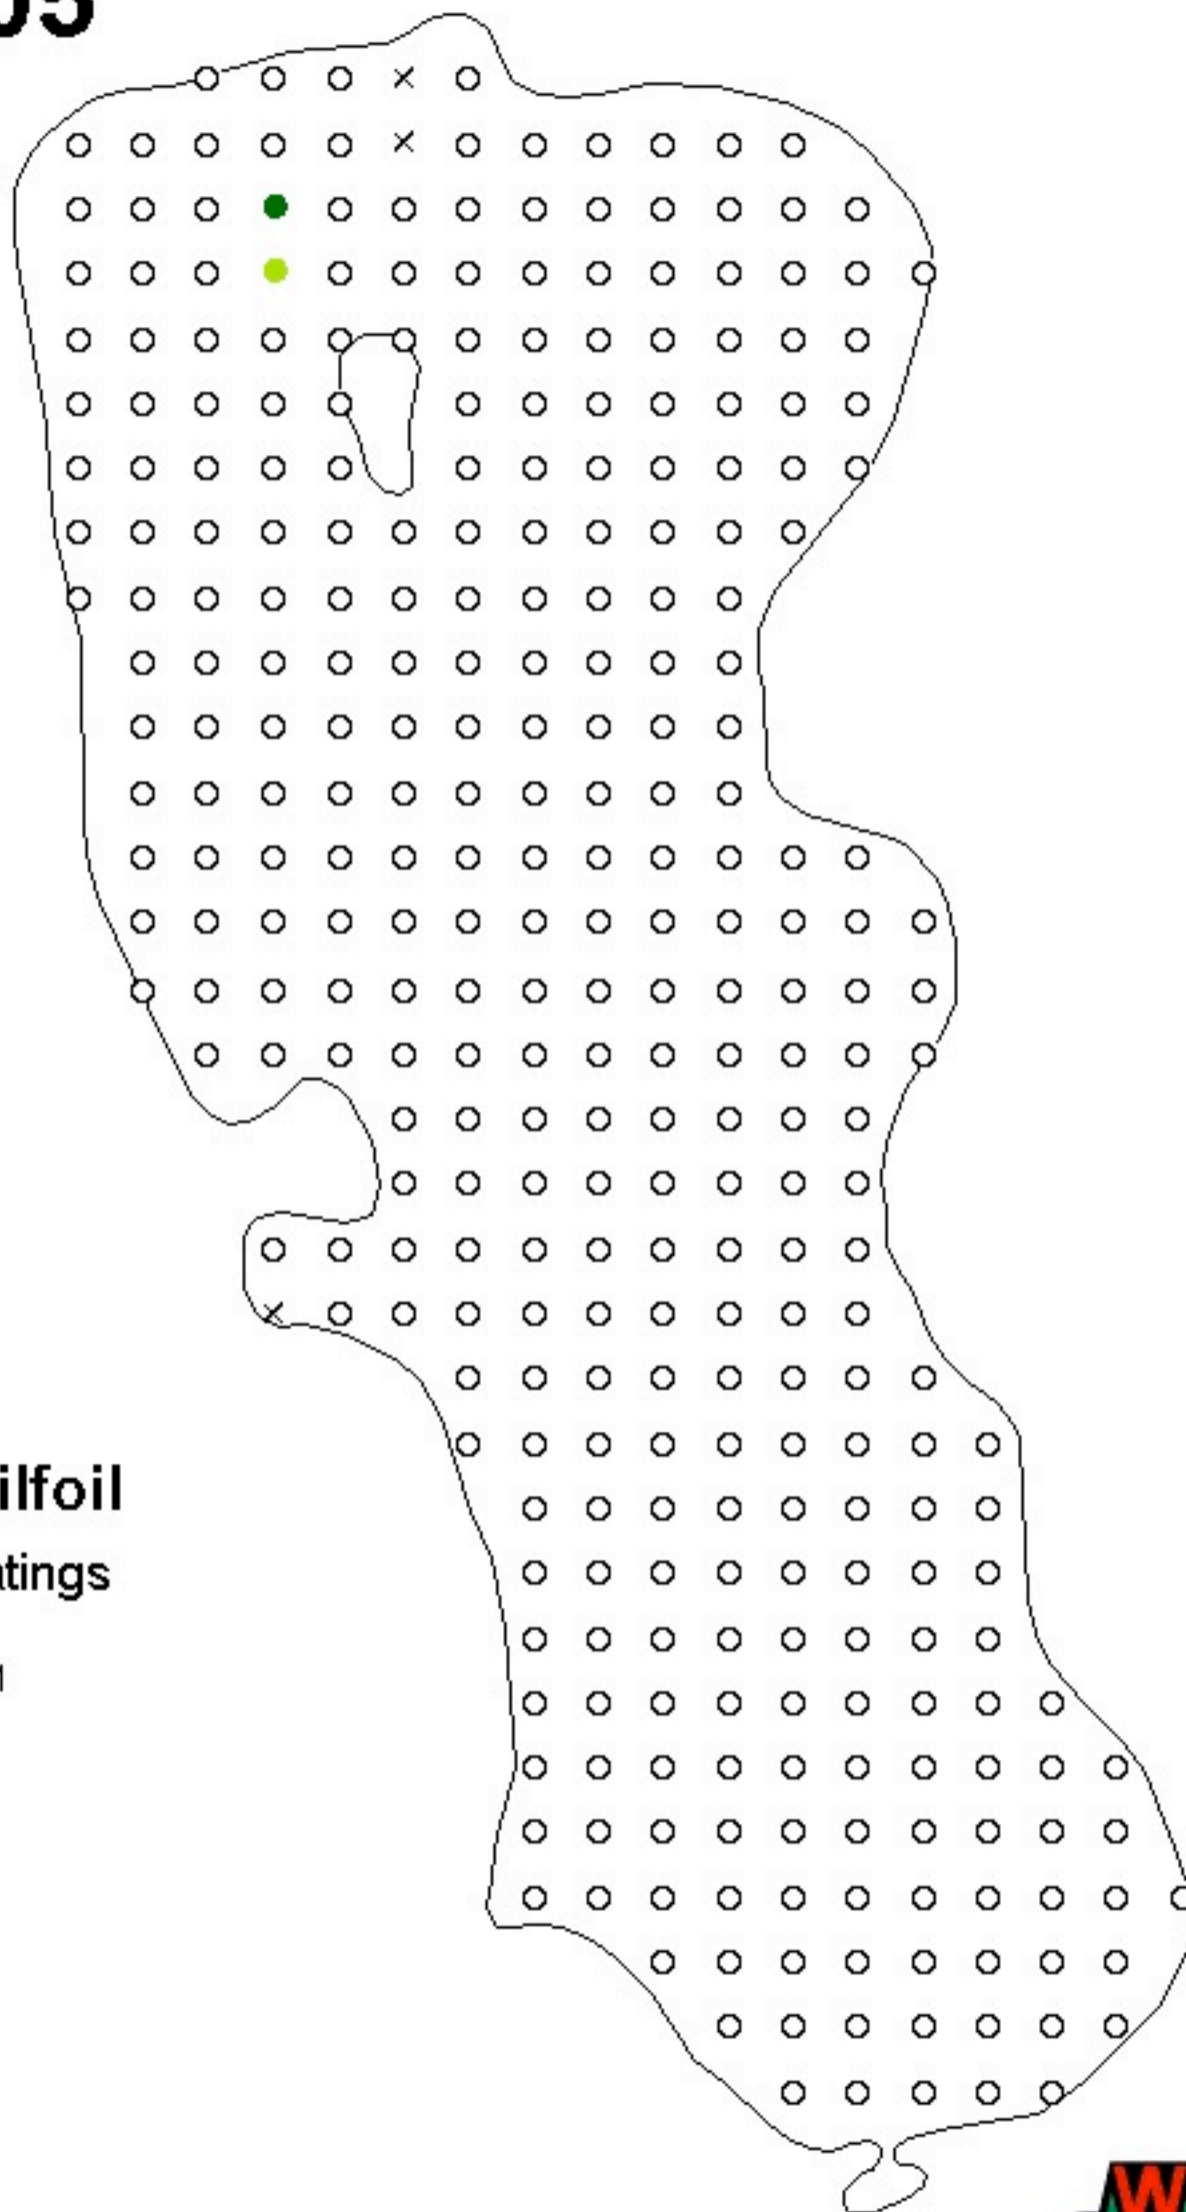

Ellwood Lake Florence County 07/19/2005

Hybrid Watermilfoil Rake Fullness Ratings

- No HWM
- Visual
- 1
- 2
- 3