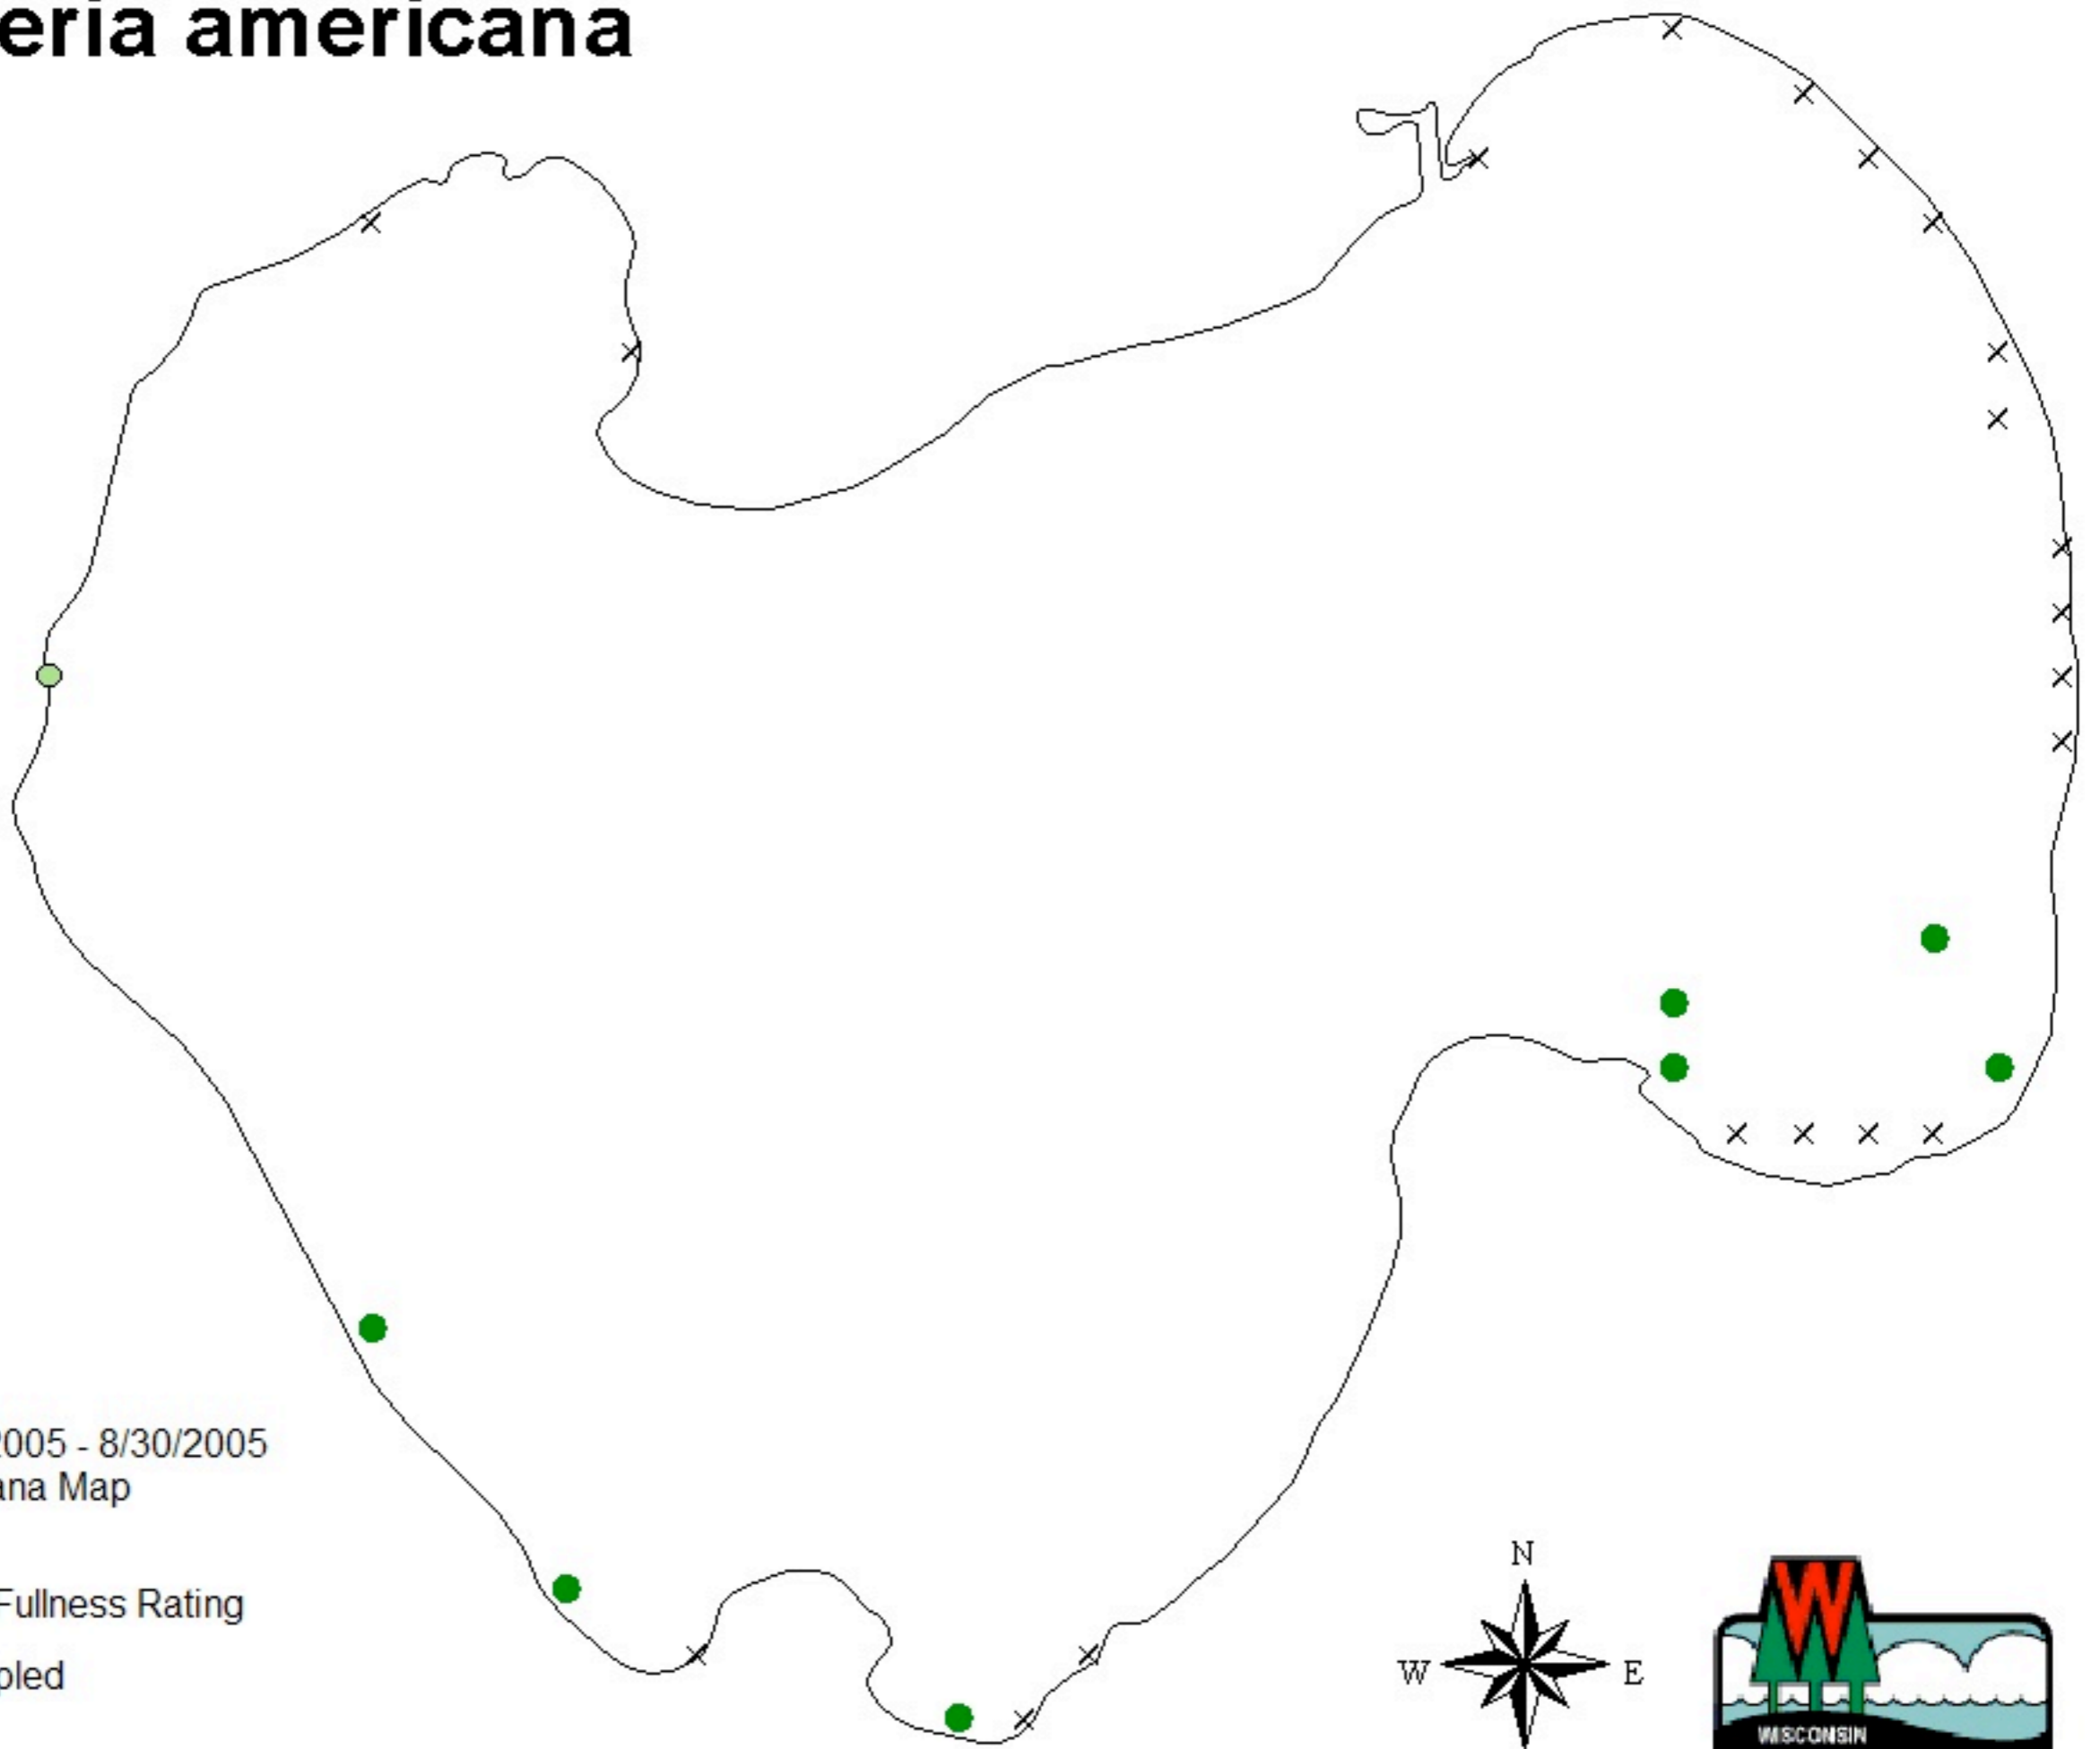

# Vallisneria americana

Eagle Lake: 8/29/2005 - 8/30/2005  
Vallisneria americana Map

- Visual
- 1 - Rake Fullness Rating
- × Not Sampled