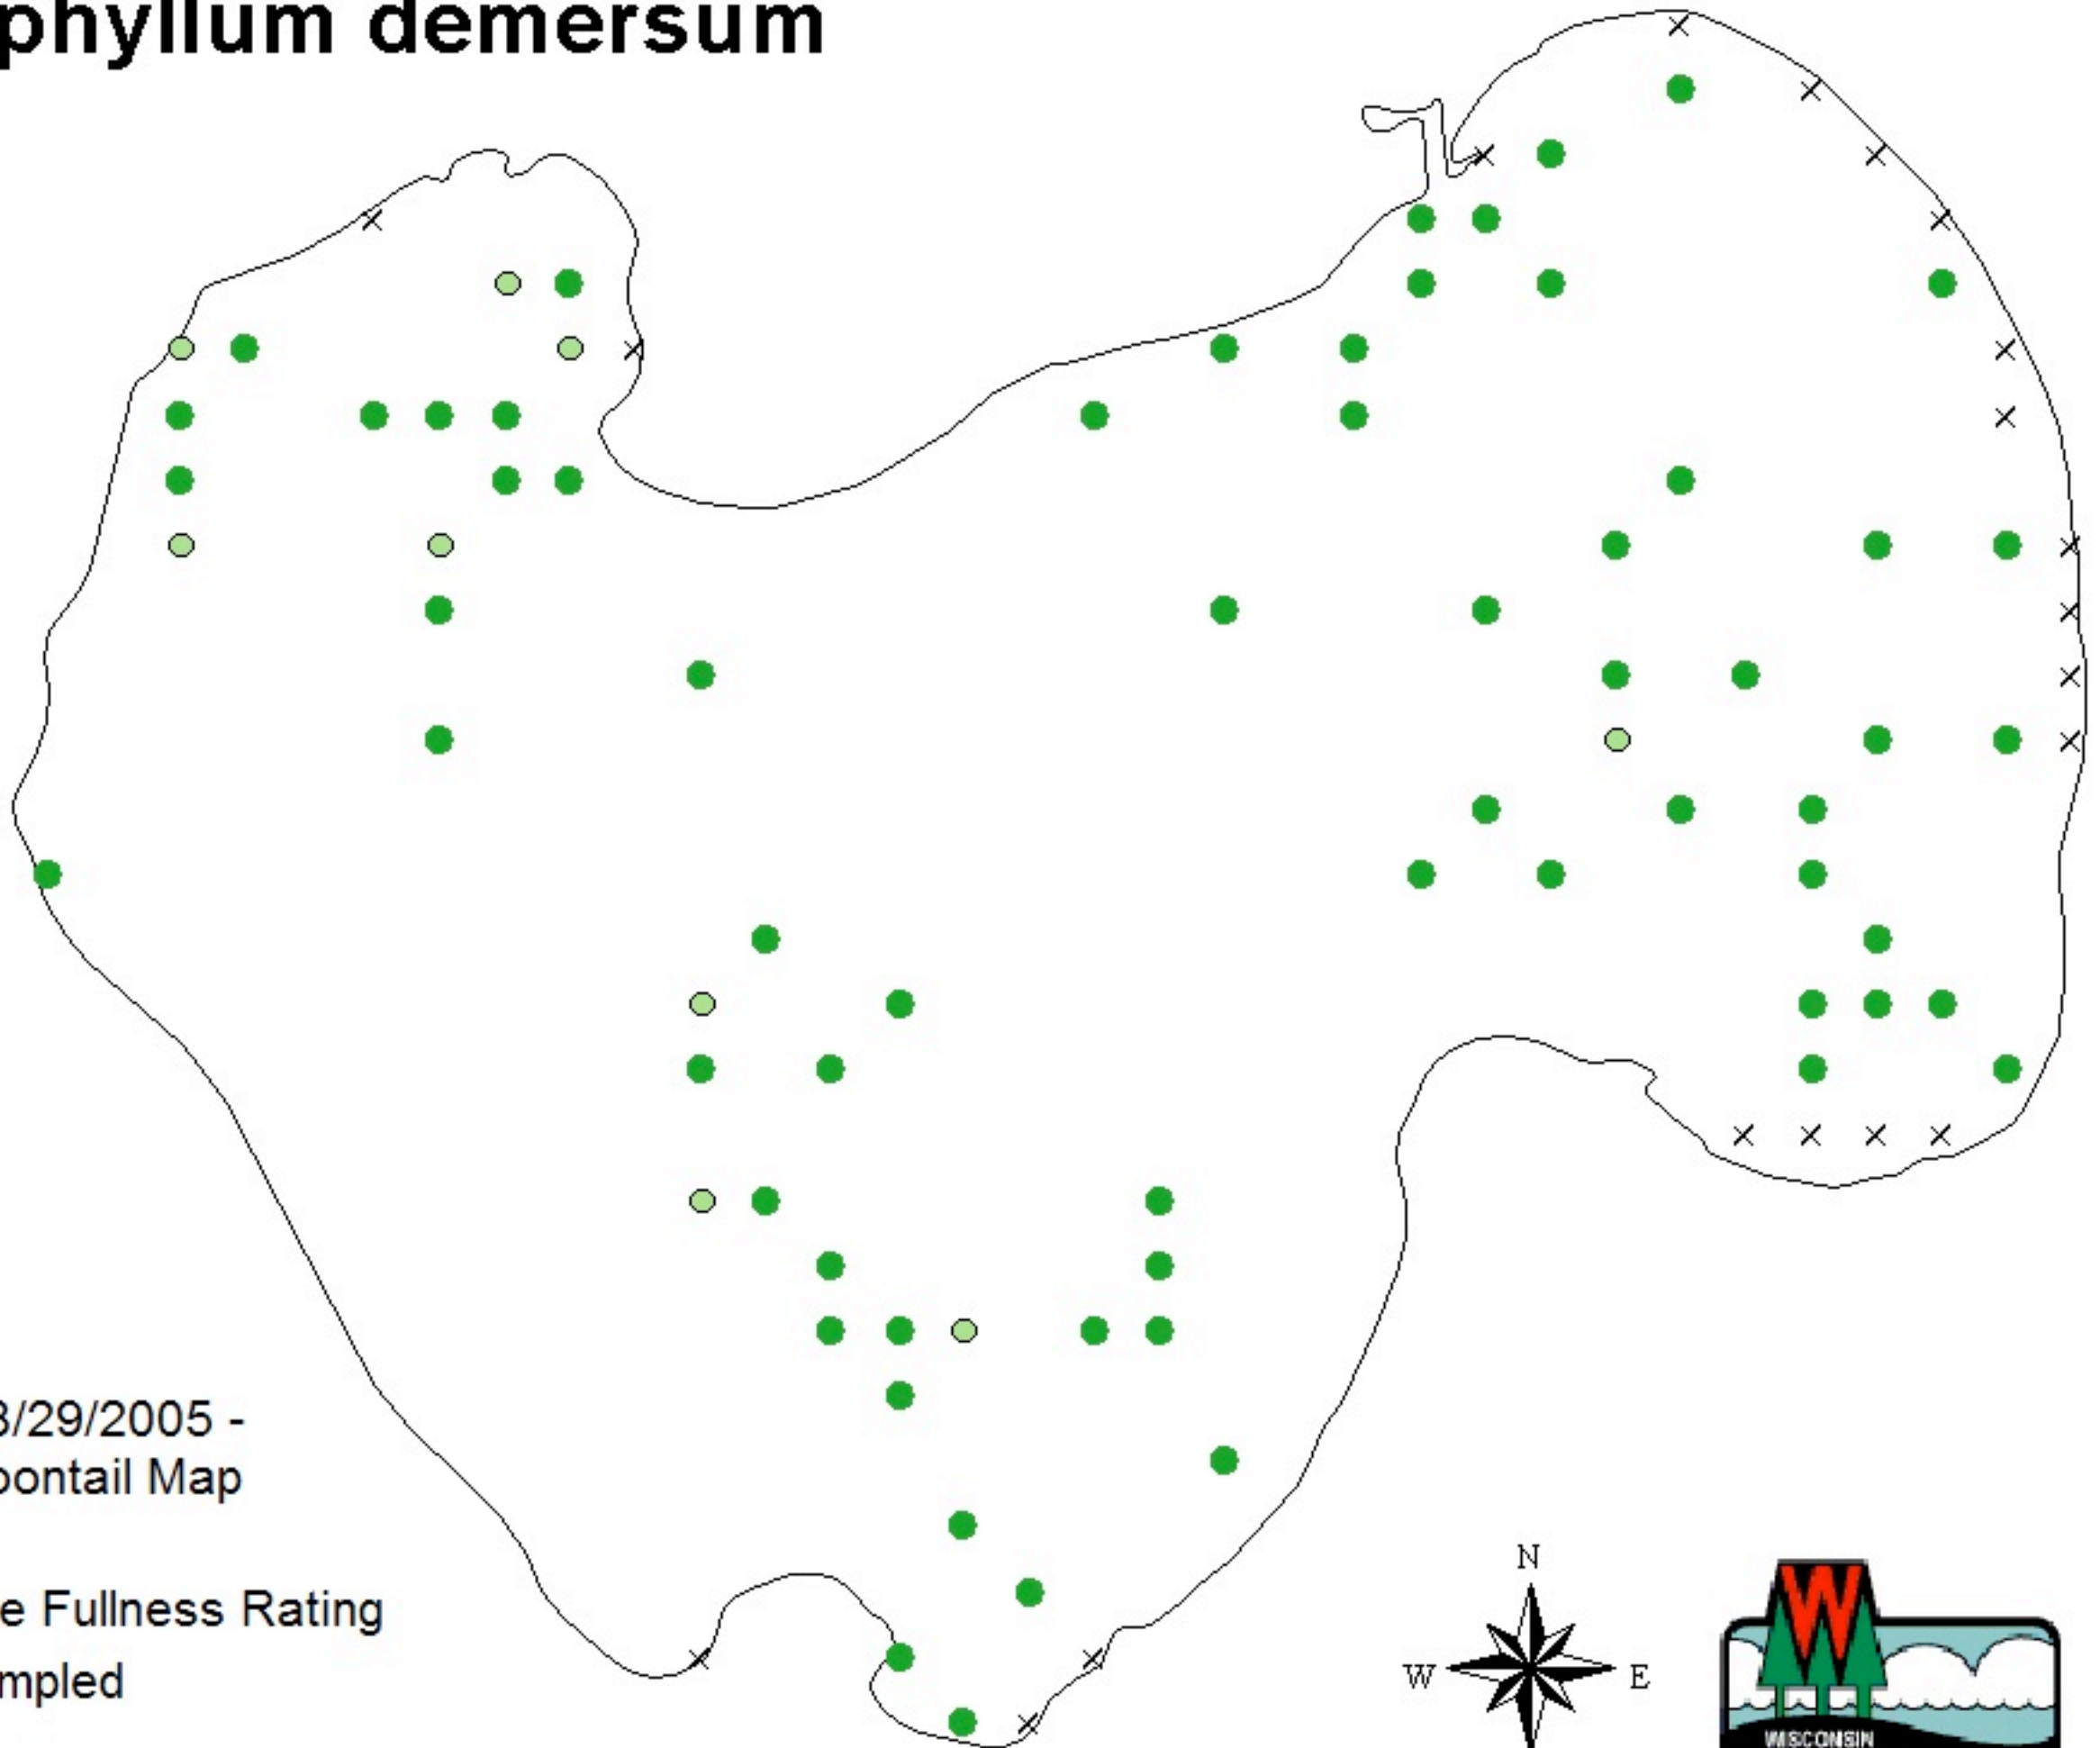

Ceratophyllum demersum

Eagle Lake: 8/29/2005 -
8/30/2005 Coontail Map

- Visual
- 1 - Rake Fullness Rating
- × Not Sampled