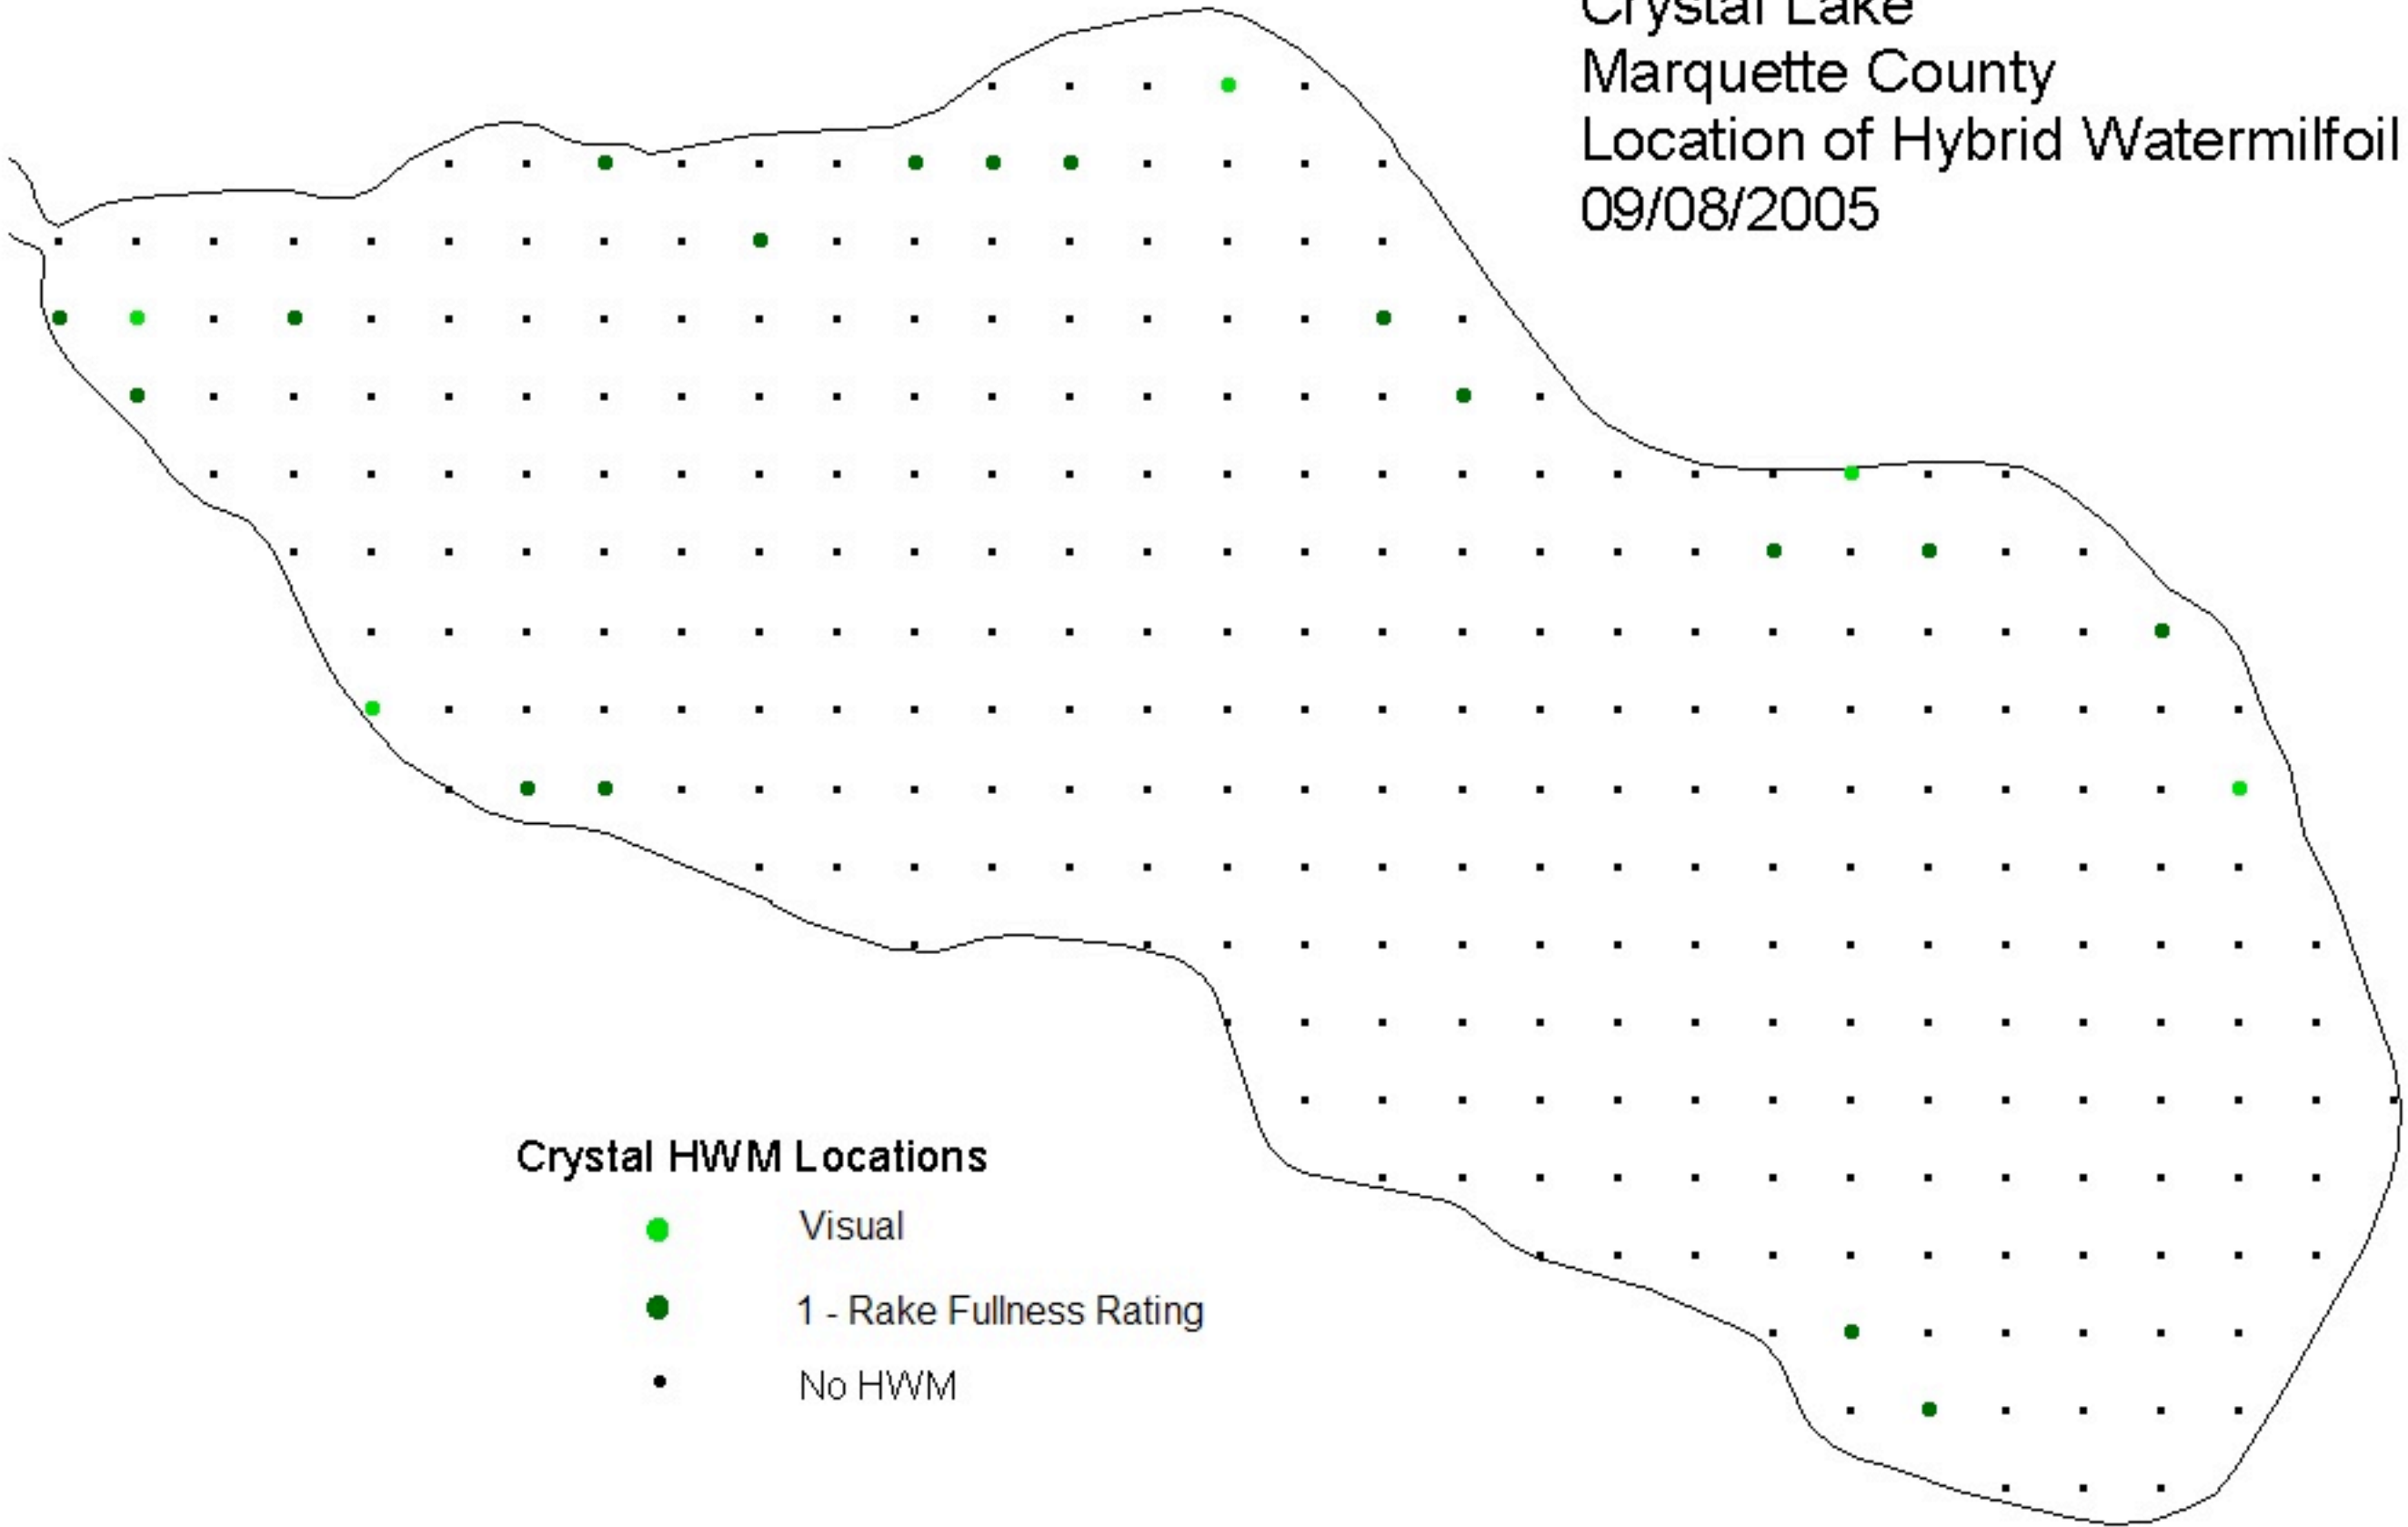

Crystal Lake  
Marquette County  
Location of Hybrid Watermilfoil  
09/08/2005

**Crystal HWM Locations**

- Visual
- 1 - Rake Fullness Rating
- No HWM