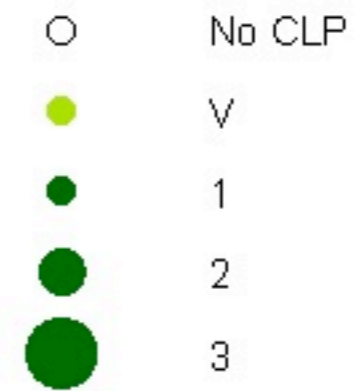

Bughs Lake Waushara County 06/16/2006

Curly-Leaf Pondweed Rake Fullness Ratings

0.1 0 0.1 Miles