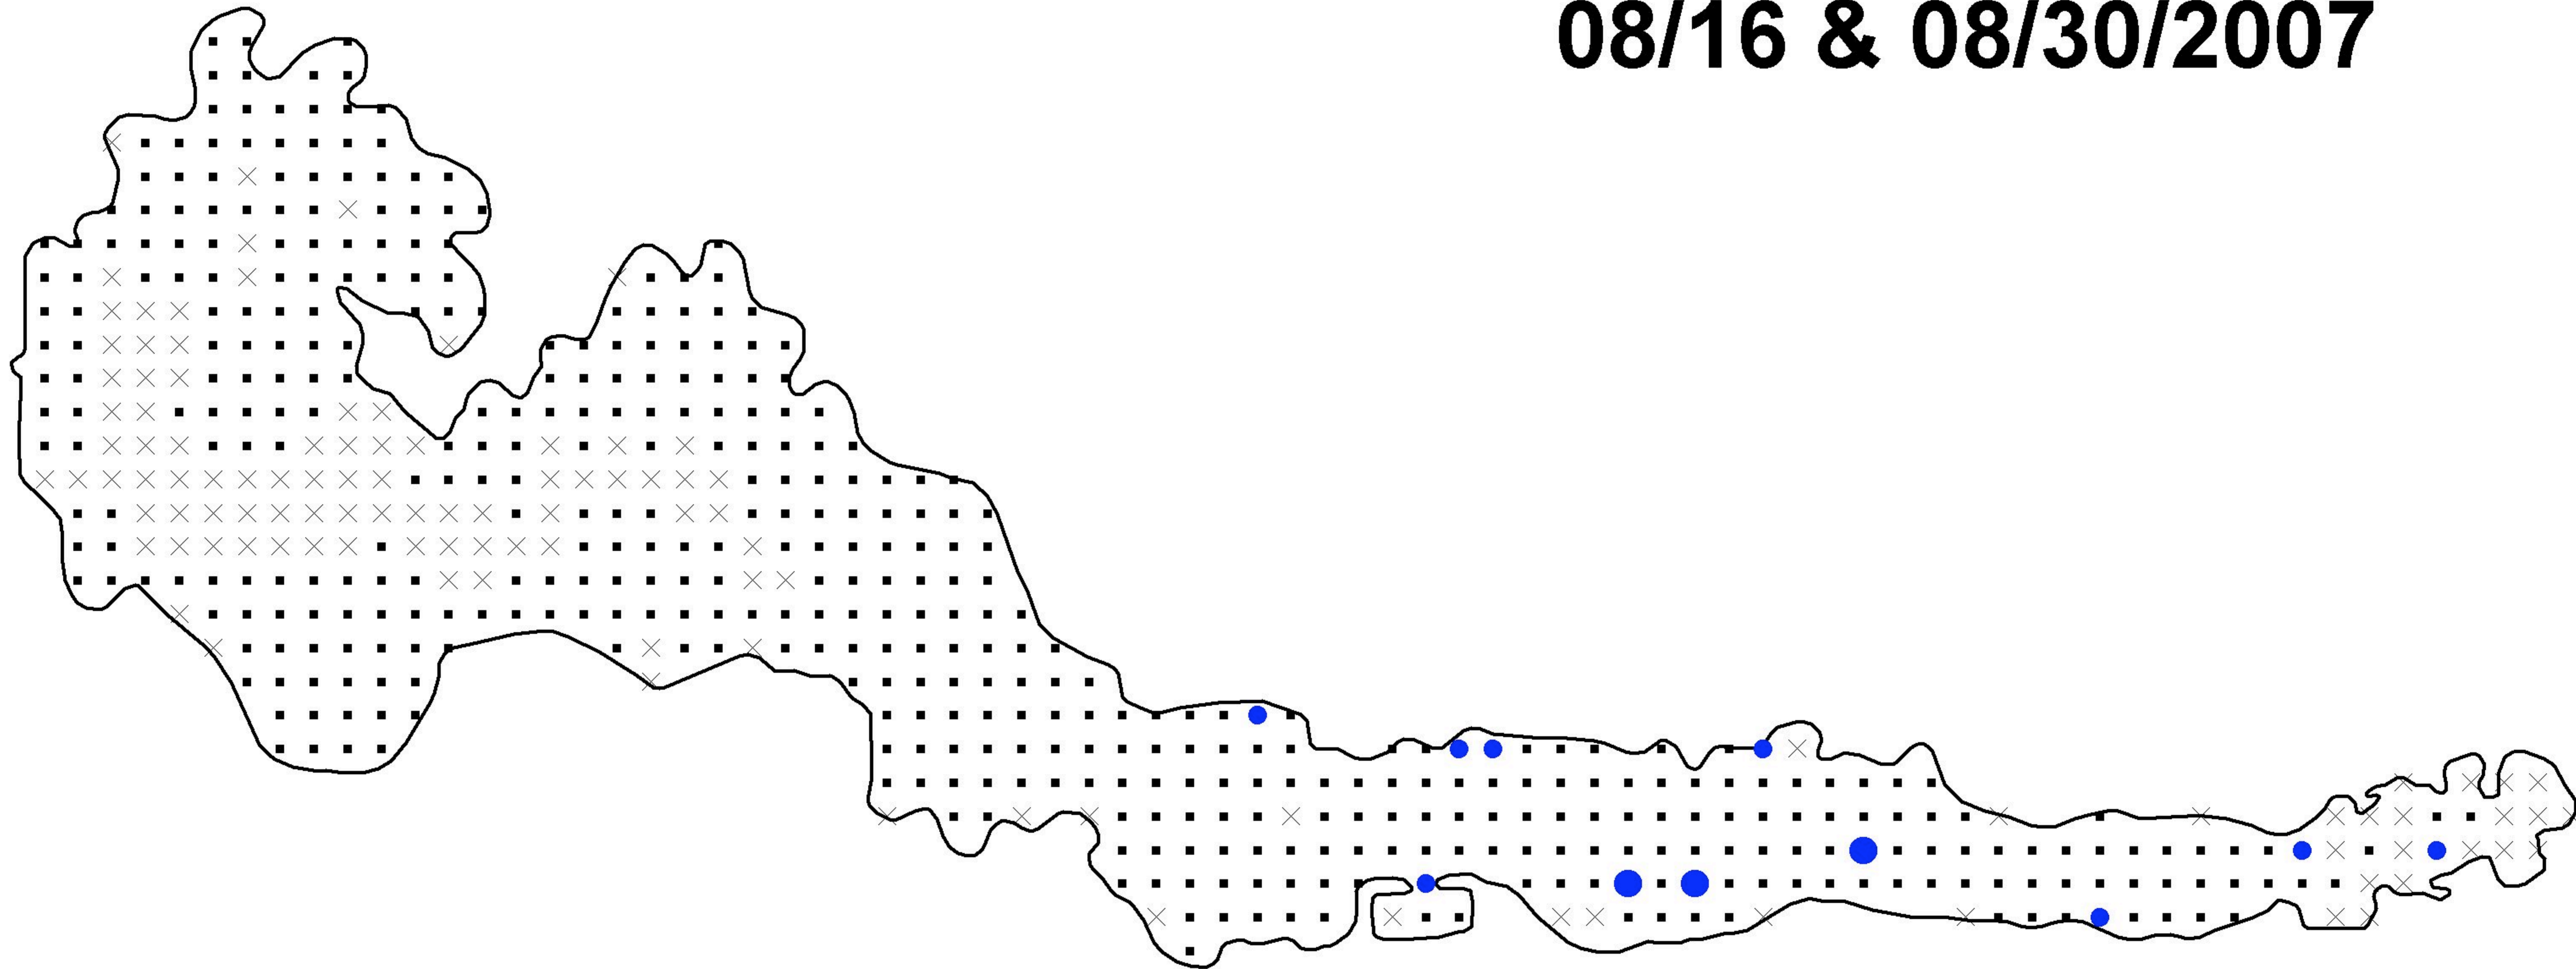

Arrowhead Lake Adams County 08/16 & 08/30/2007

Curlyleaf Pondweed

Rake Fullness Rating

- × Not Sampled
- No CLP
- Visual
- 1
- 2
- 3

0 100 200 300 400 Yards