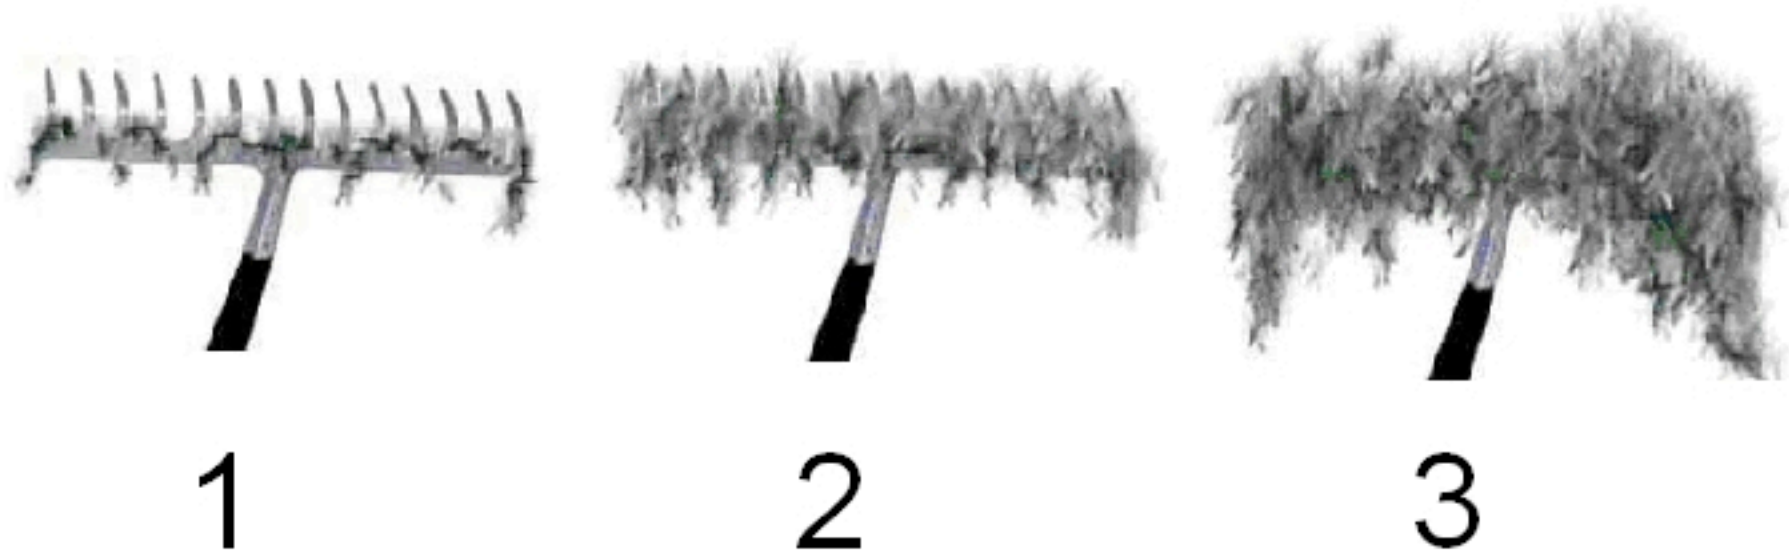

Marinuka Lake - Trempealeau County

August 30, 2011

Illustration of Rake Fullness Rating

Curly Leaf Pondweed Rake Fullness Rating

- Visual
- 1
- 2
- 3

- × Not Sampled
- NO CLP

<http://dnr.wi.gov>