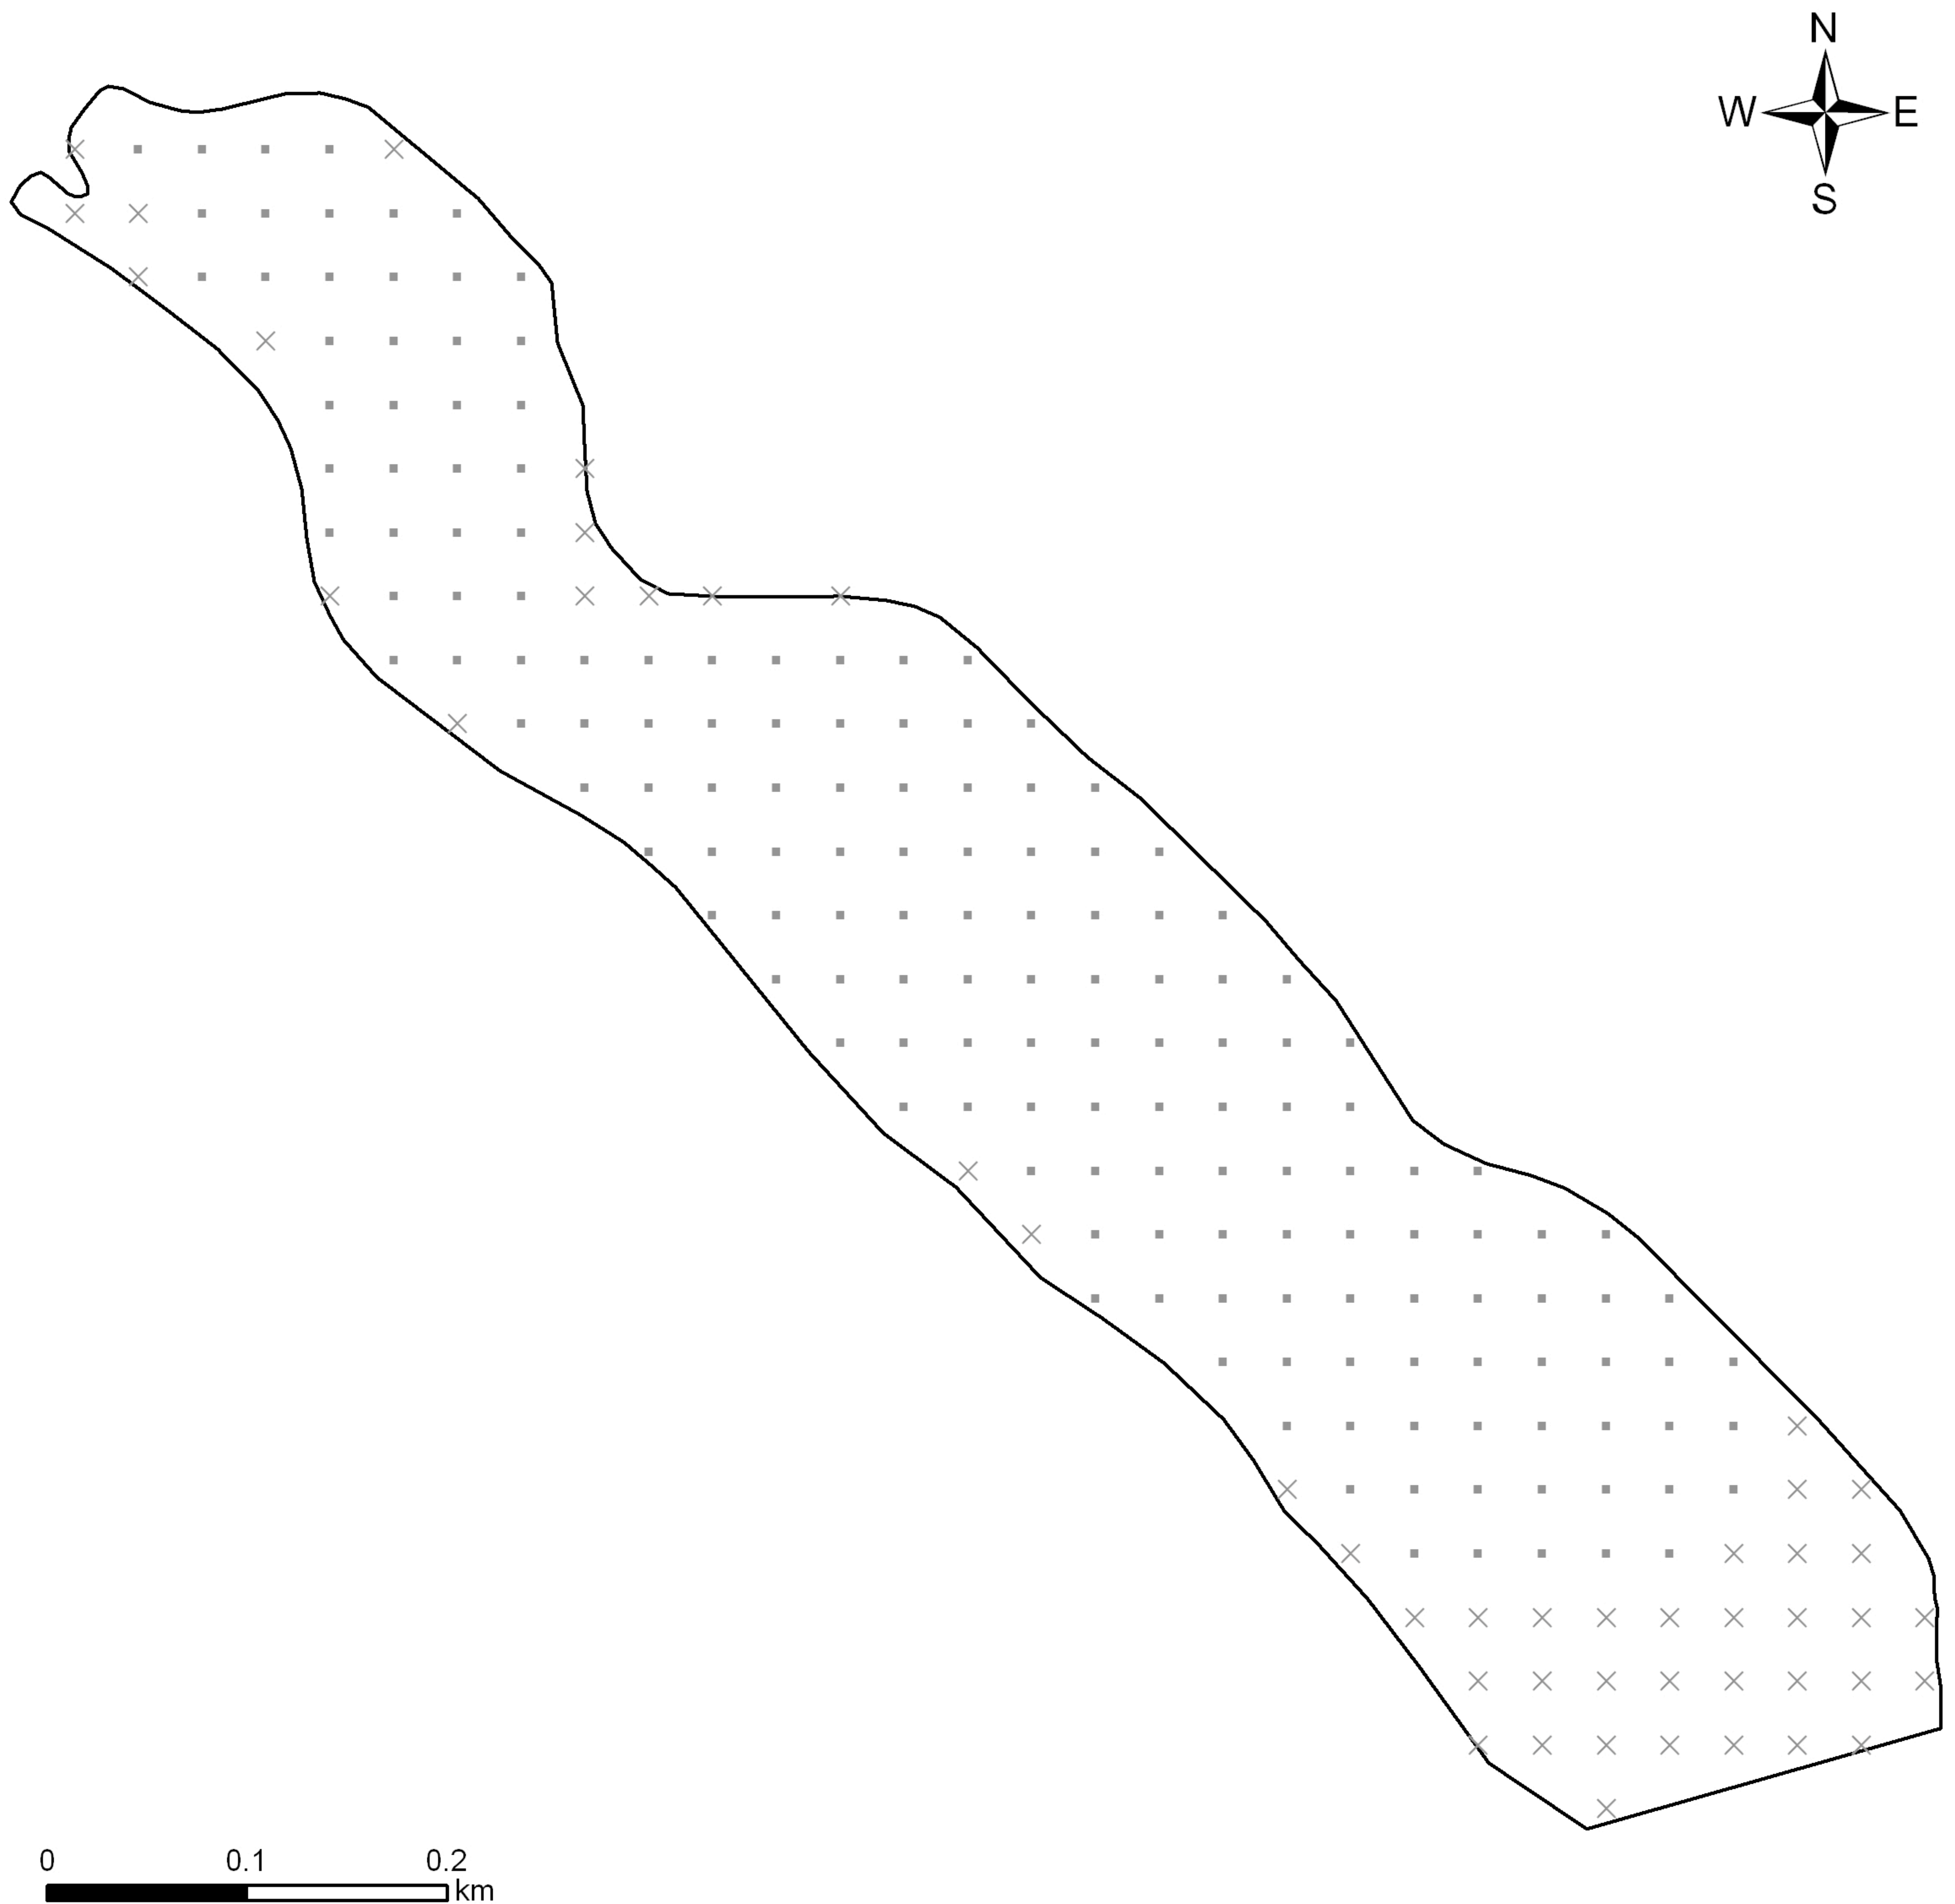

Lizzi Pauls Pond - Buffalo County

August 30-31, 2011

Eurasian Water Milfoil Rake Fullness Rating

- Visual
- 1
- 2
- 3

- × Not Sampled
- NO EWM

WISCONSIN
DEPT. OF NATURAL RESOURCES

<http://dnr.wi.gov>