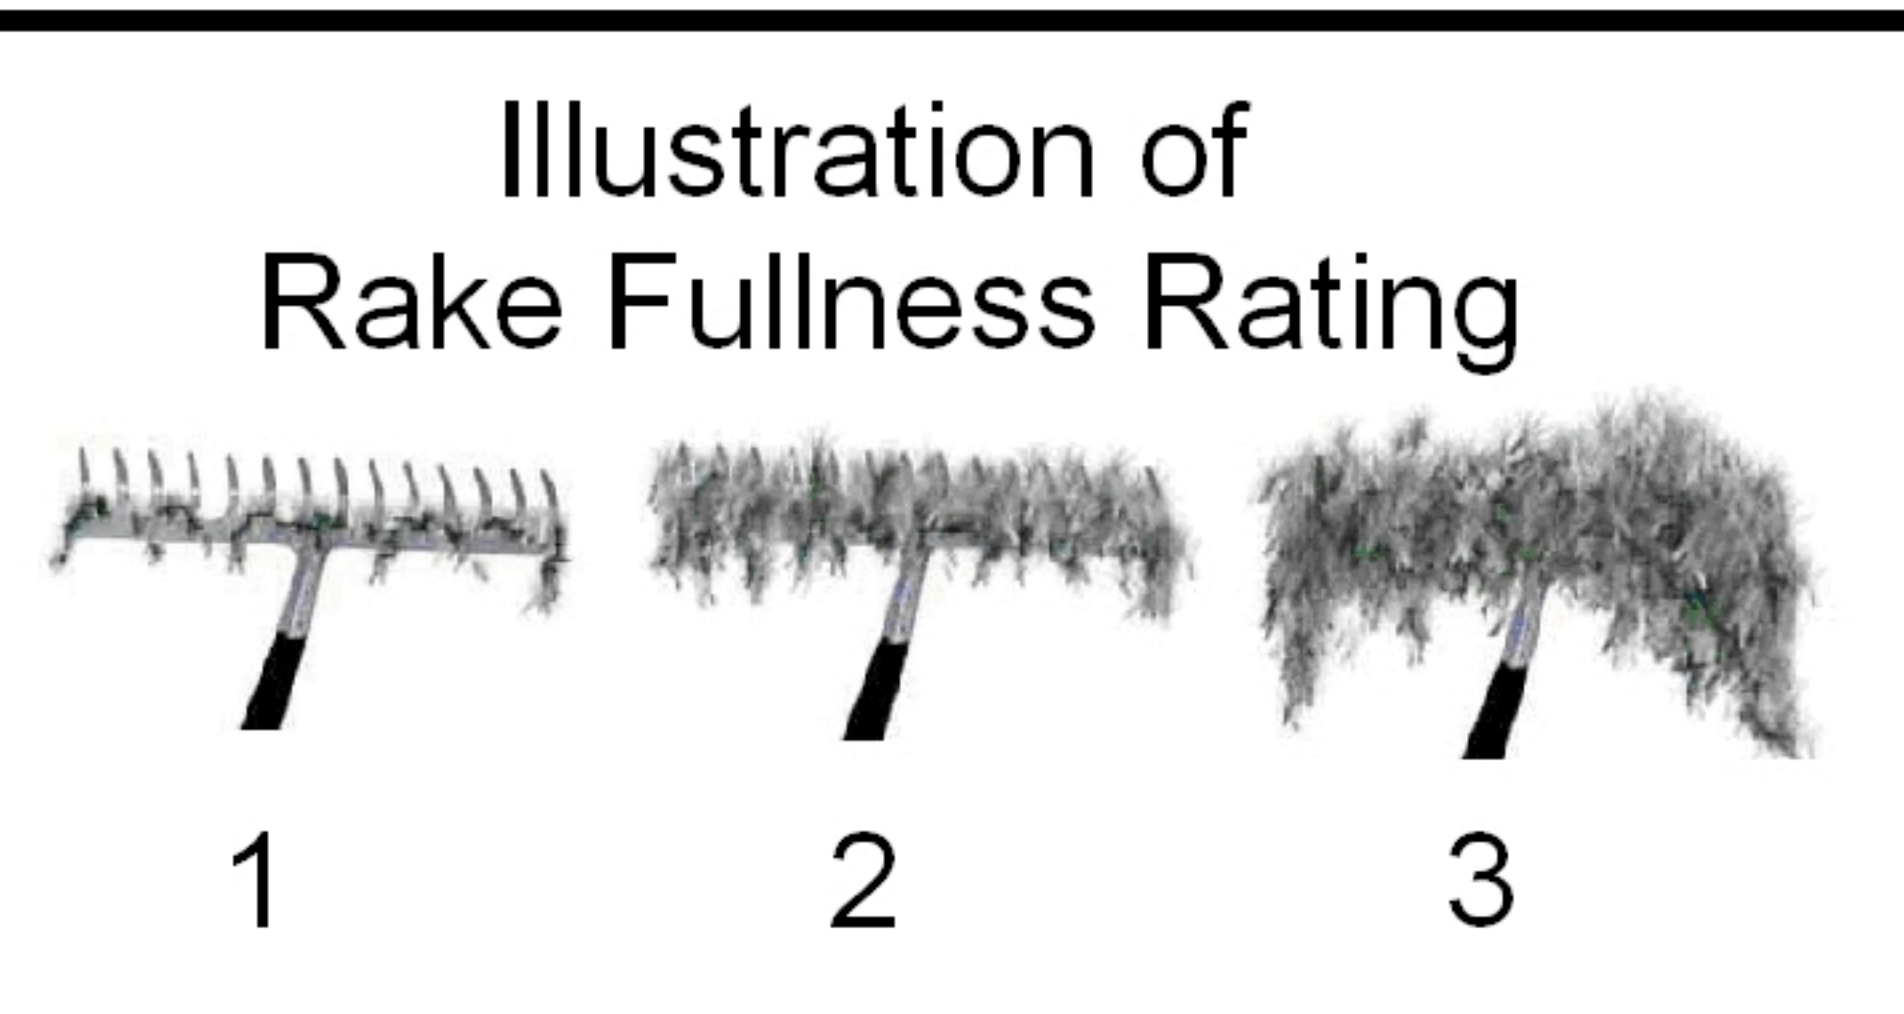

Lizzi Pauls Pond - Buffalo County

August 30-31, 2011

Eurasian Water Milfoil Rake Fullness Rating

- Visual
- 1
- 2
- 3

- × Not Sampled
- NO EWM

WISCONSIN
DEPT. OF NATURAL RESOURCES

<http://dnr.wi.gov>