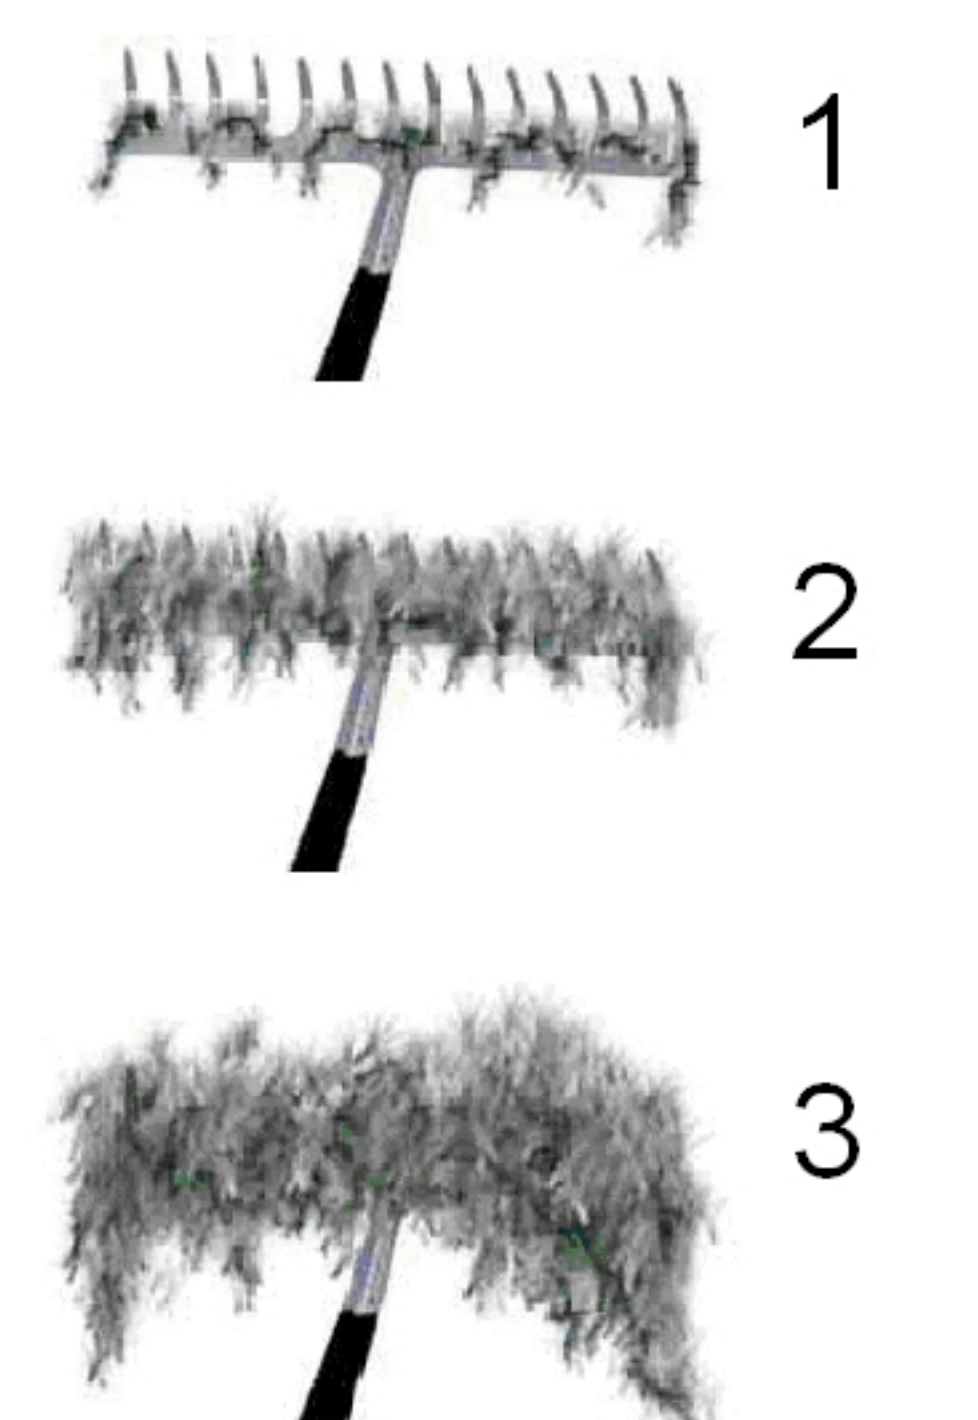

Kusel Lake - Waushara County

August 24, 2011

Eurasian Water Milfoil

Rake Fullness Rating

-  Visual
-  1
-  2
-  3
-  Not Sampled
-  NO EWM

Illustration of Rake Fullness Rating

<http://dnr.wi.gov>