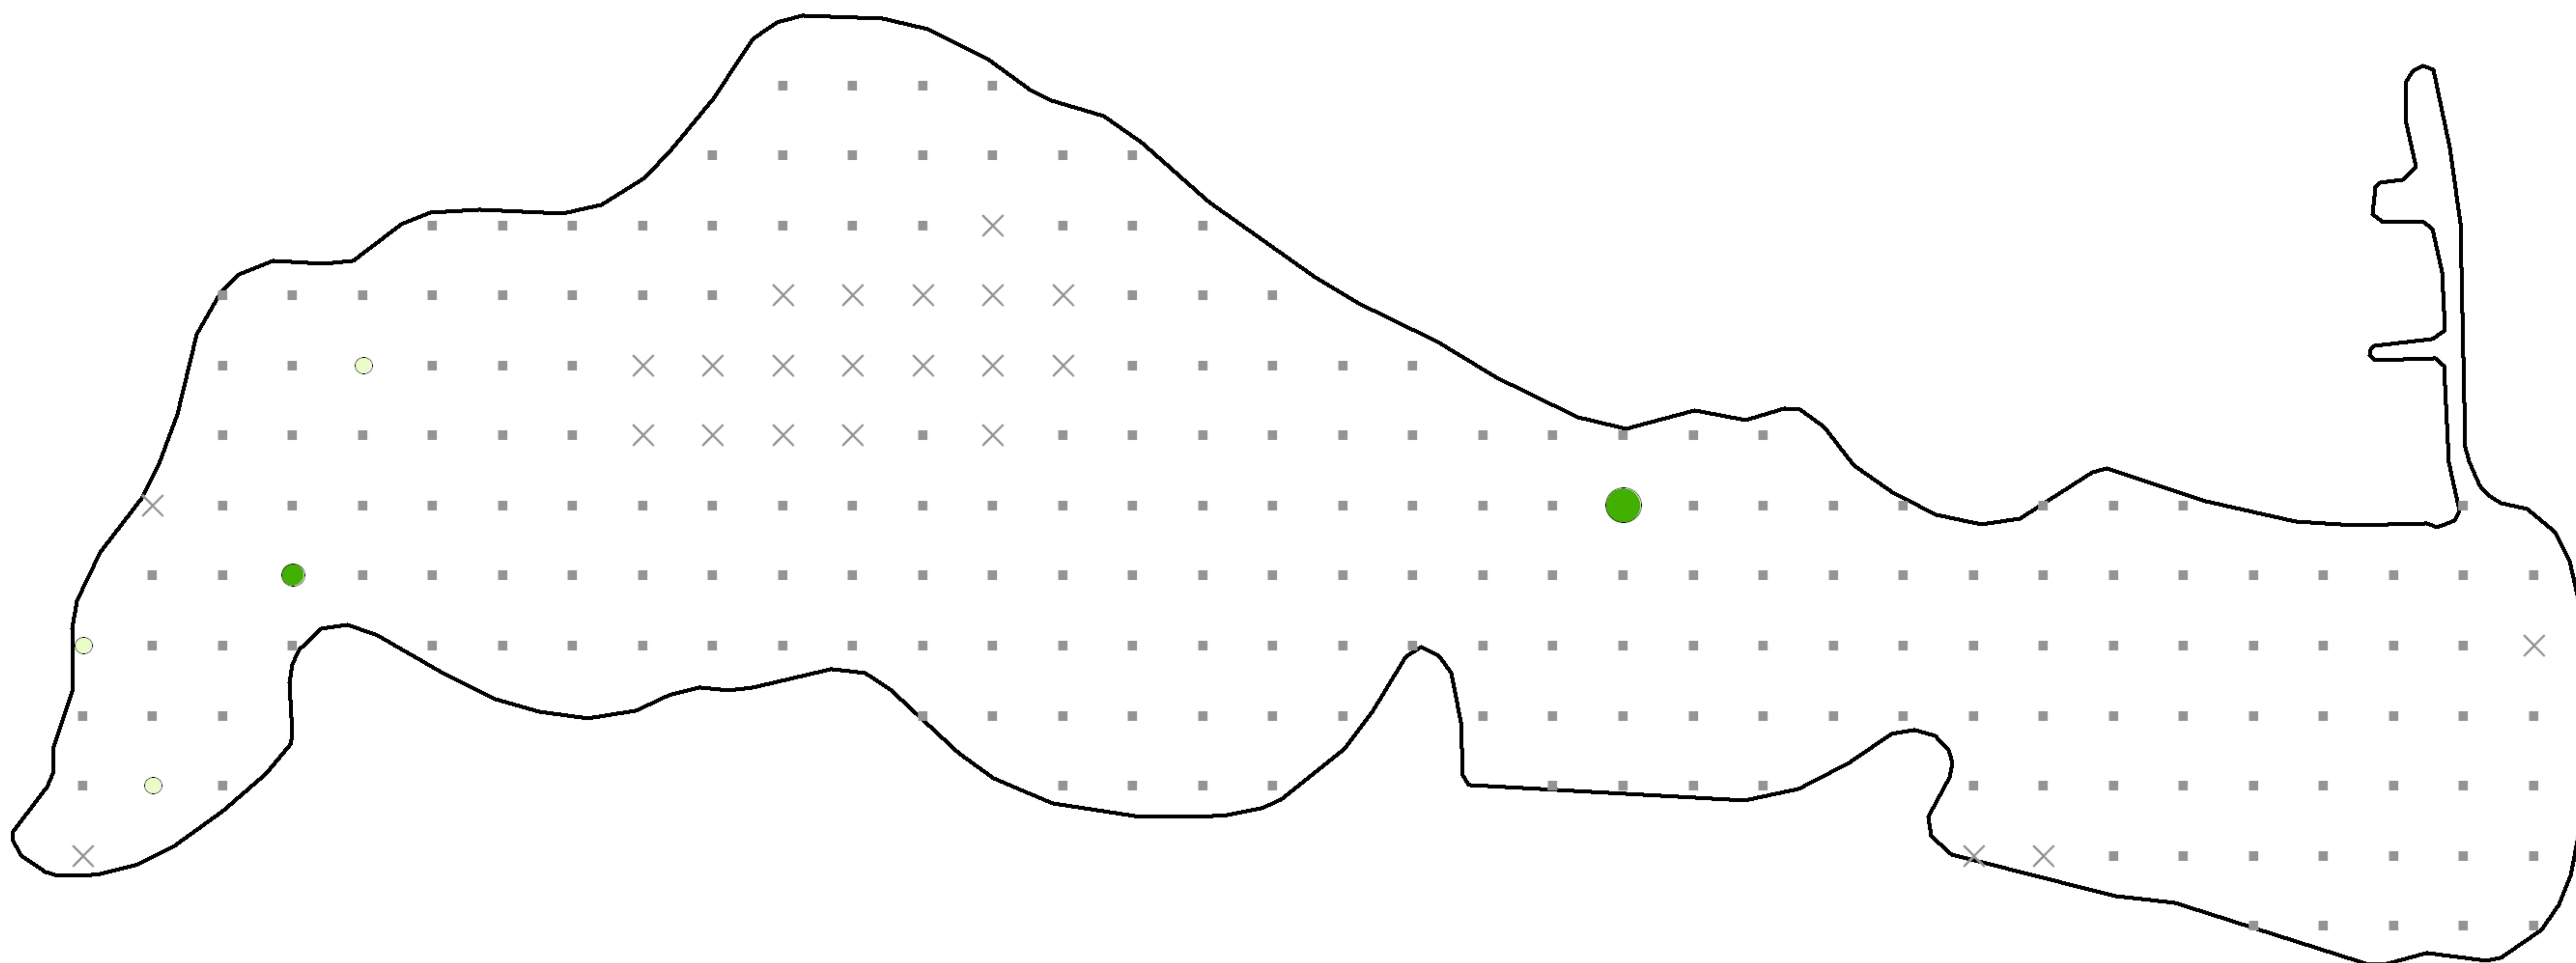

Kusel Lake - Waushara County

August 24, 2011

Eurasian Water Milfoil

Rake Fullness Rating

-  Visual
-  1
-  2
-  3
-  Not Sampled
-  NO EWM

Illustration of Rake Fullness Rating

<http://dnr.wi.gov>