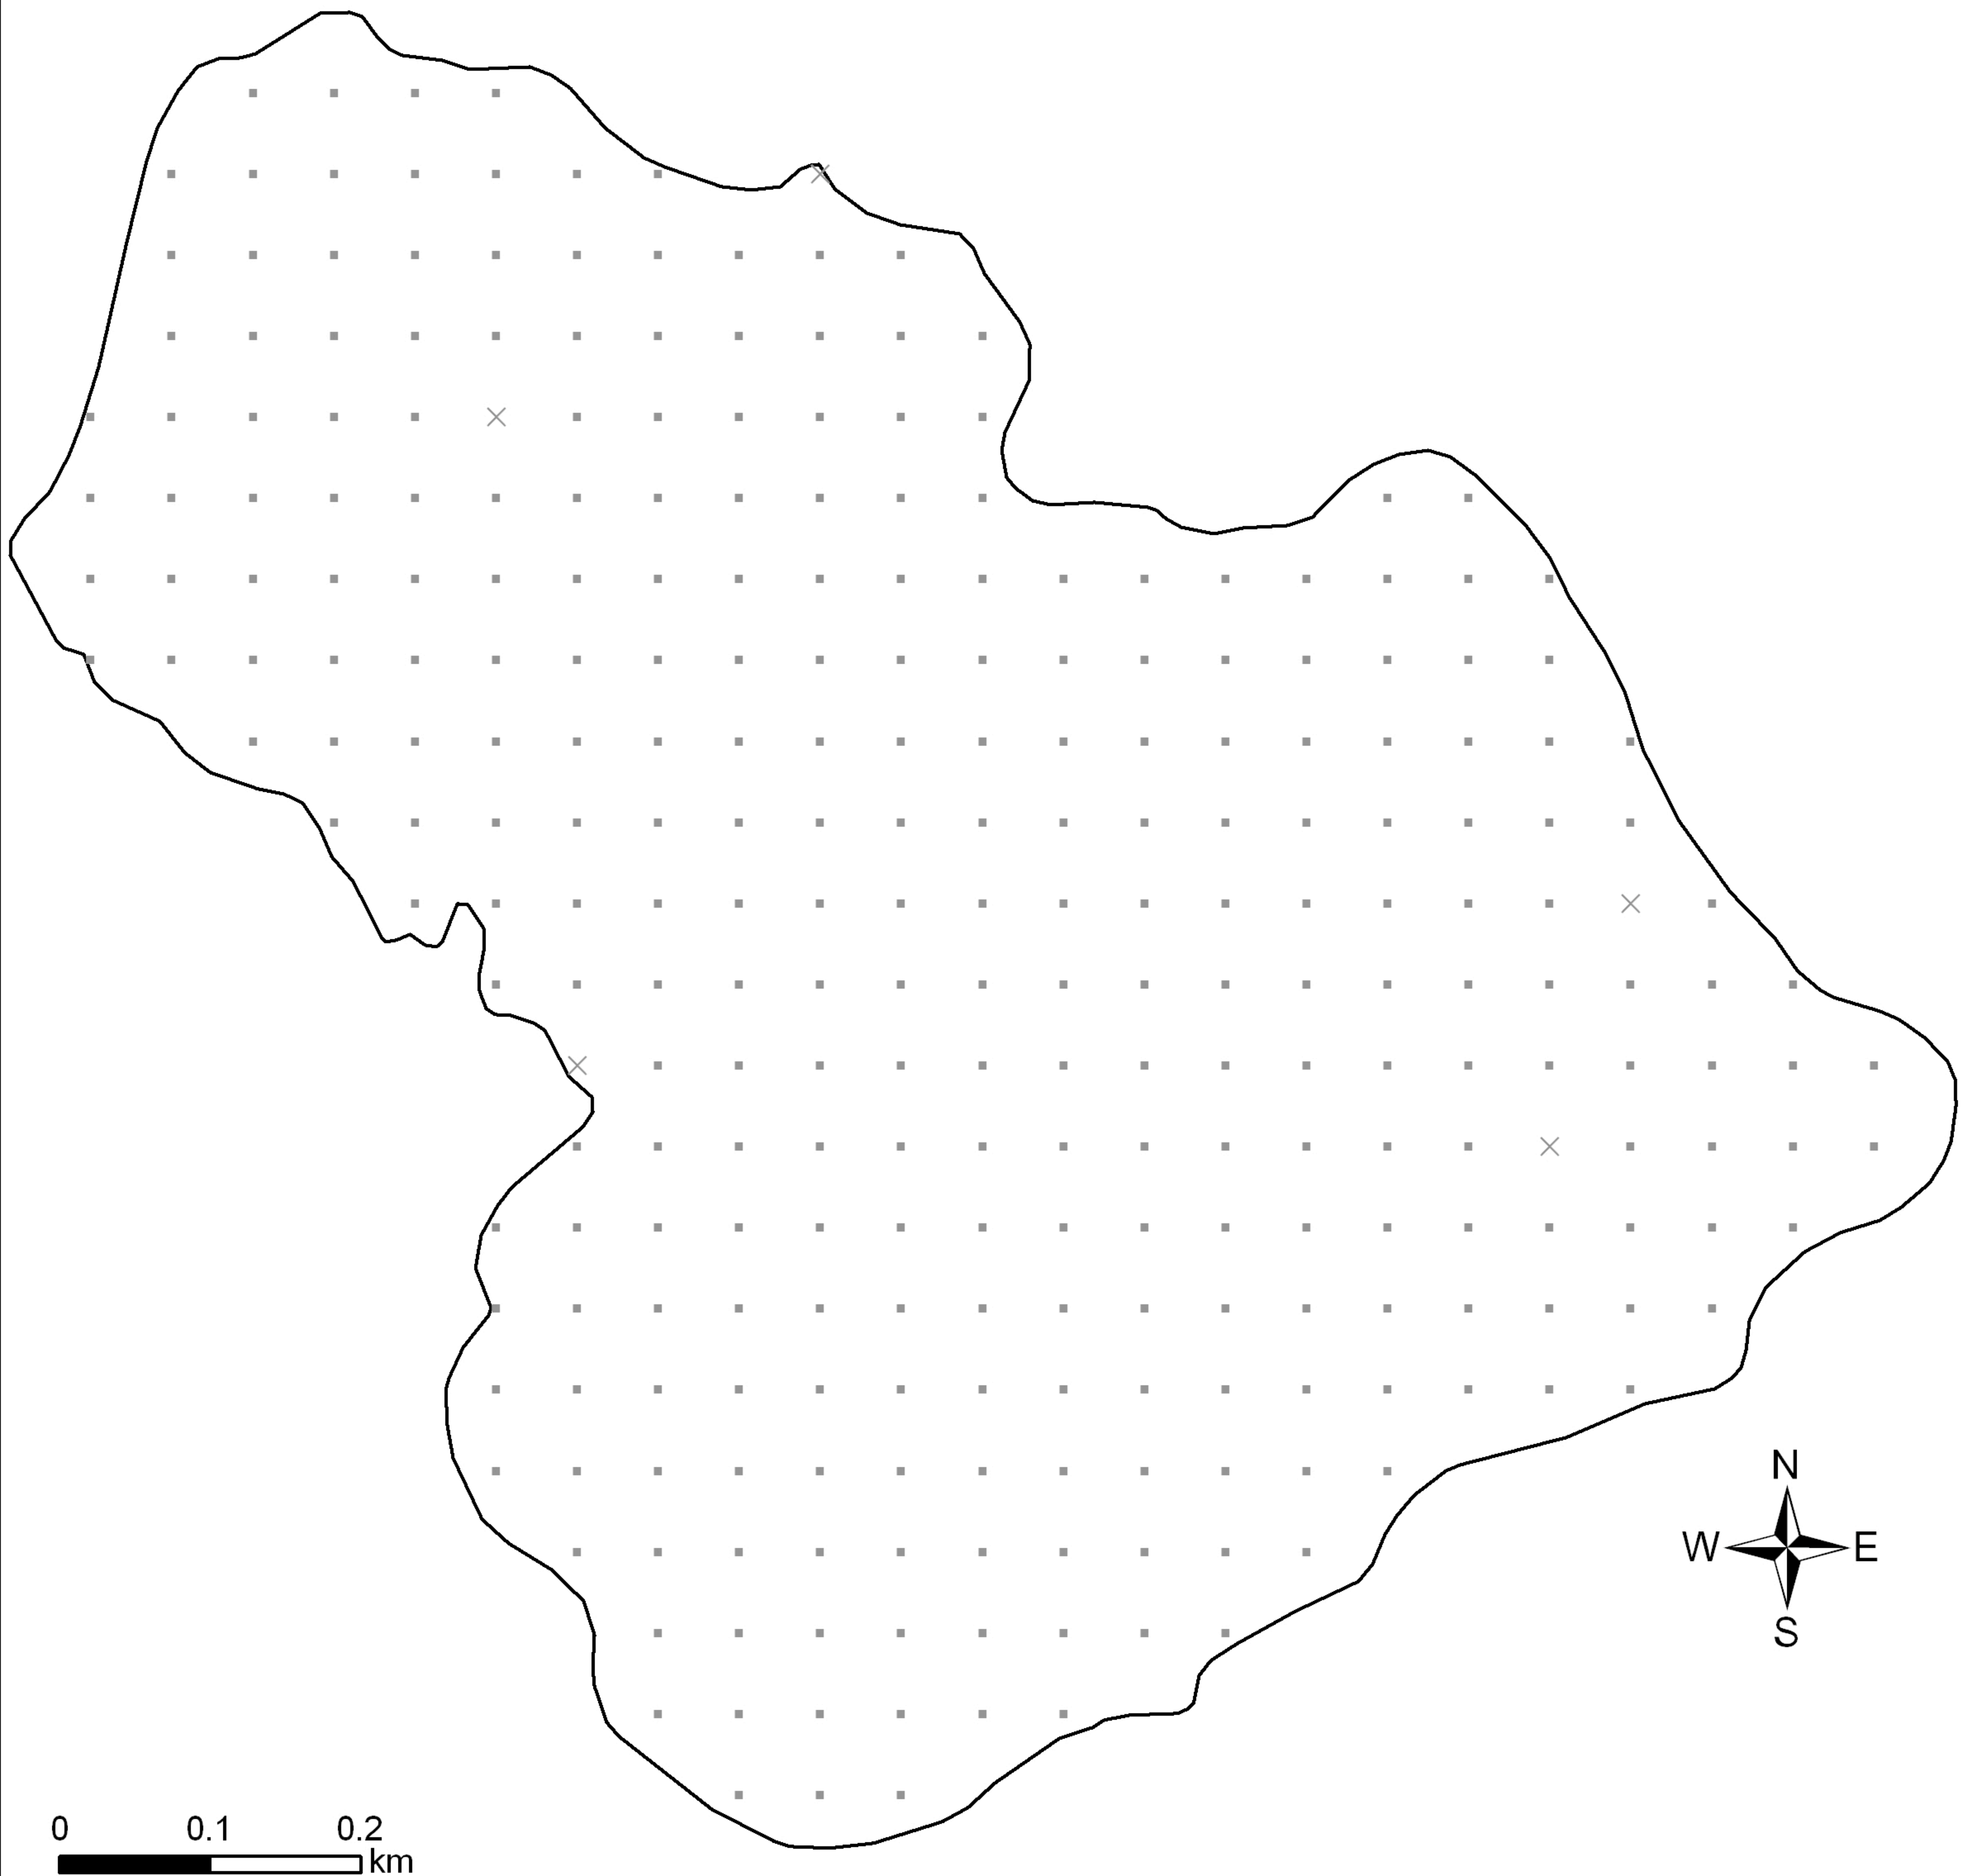

Kettle Moraine Lake - Fond du Lac County

June 20, 2011

Illustration of Rake Fullness Rating

Eurasian Water Milfoil Rake Fullness Rating

- Visual
- 1
- 2
- 3

- × Not Sampled
- NO EWM

<http://dnr.wi.gov>