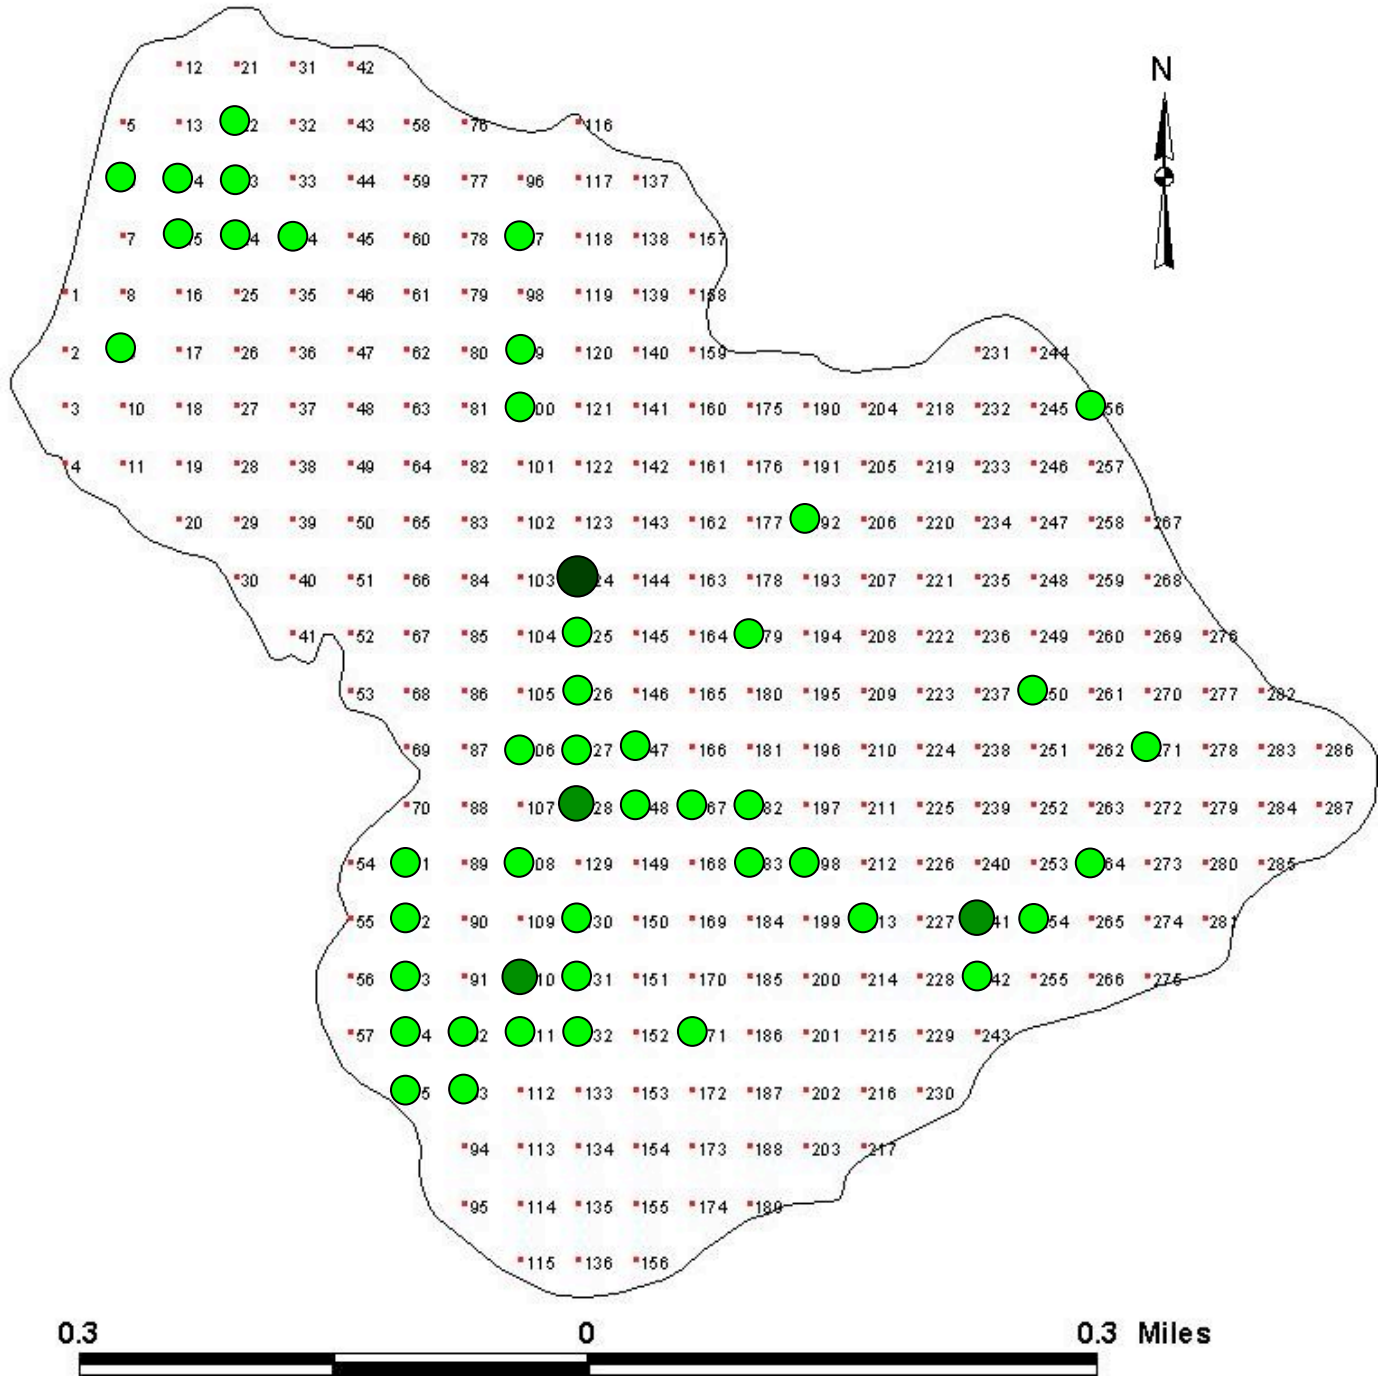

# Curly-leaf Pondweed distribution on Kettle Moraine Lake on September 17, 2009

287 Sampling Points  
209 Acres

• Kettle\_moraine\_lk\_54mpts.shp  
□ Kettle\_moraine\_lk\_poly.shp

Abundance Rating  
 ● 1 - A few plants  
 ● 2 - Moderately dense  
 ● 3 - Very dense