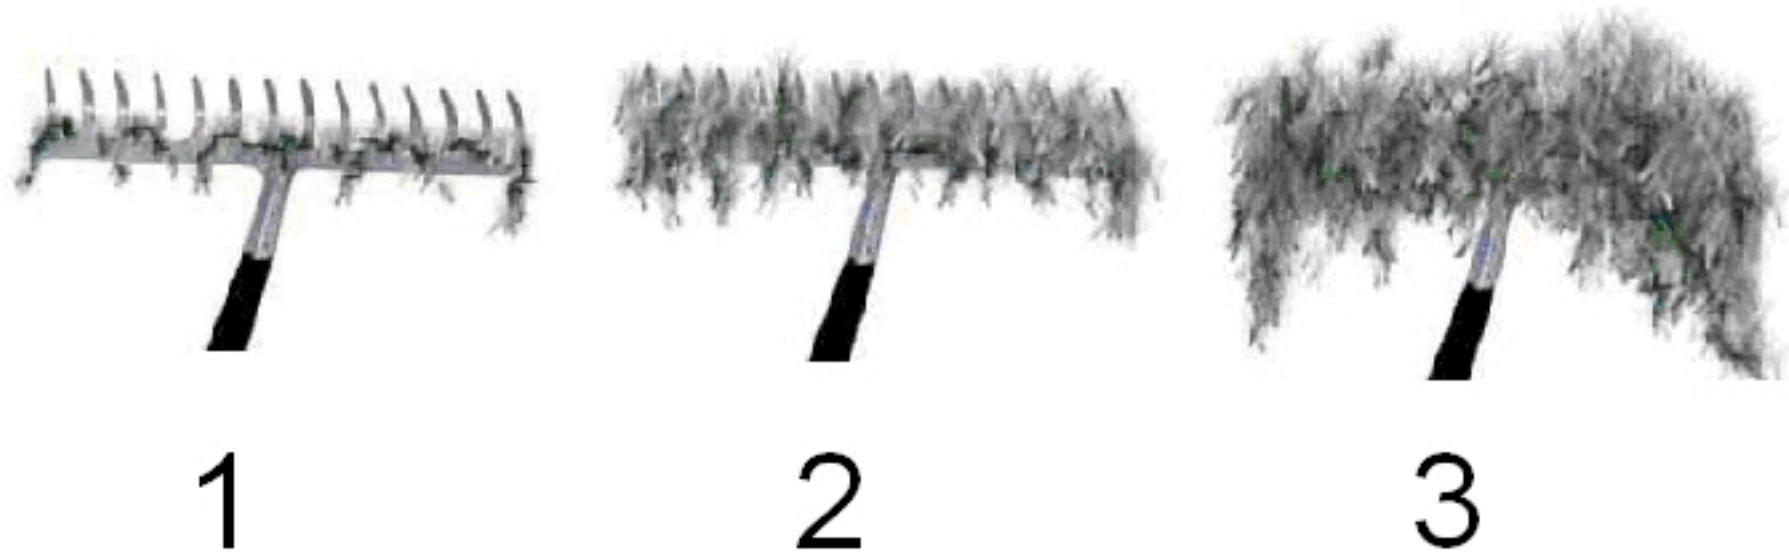

## June 13, 2011

Illustration of Rake Fullness Rating

Eurasian Water Milfoil Rake Fullness Rating

- Visual
- 1
- 2
- 3

- × Not Sampled
- NO EWM

<http://dnr.wi.gov>