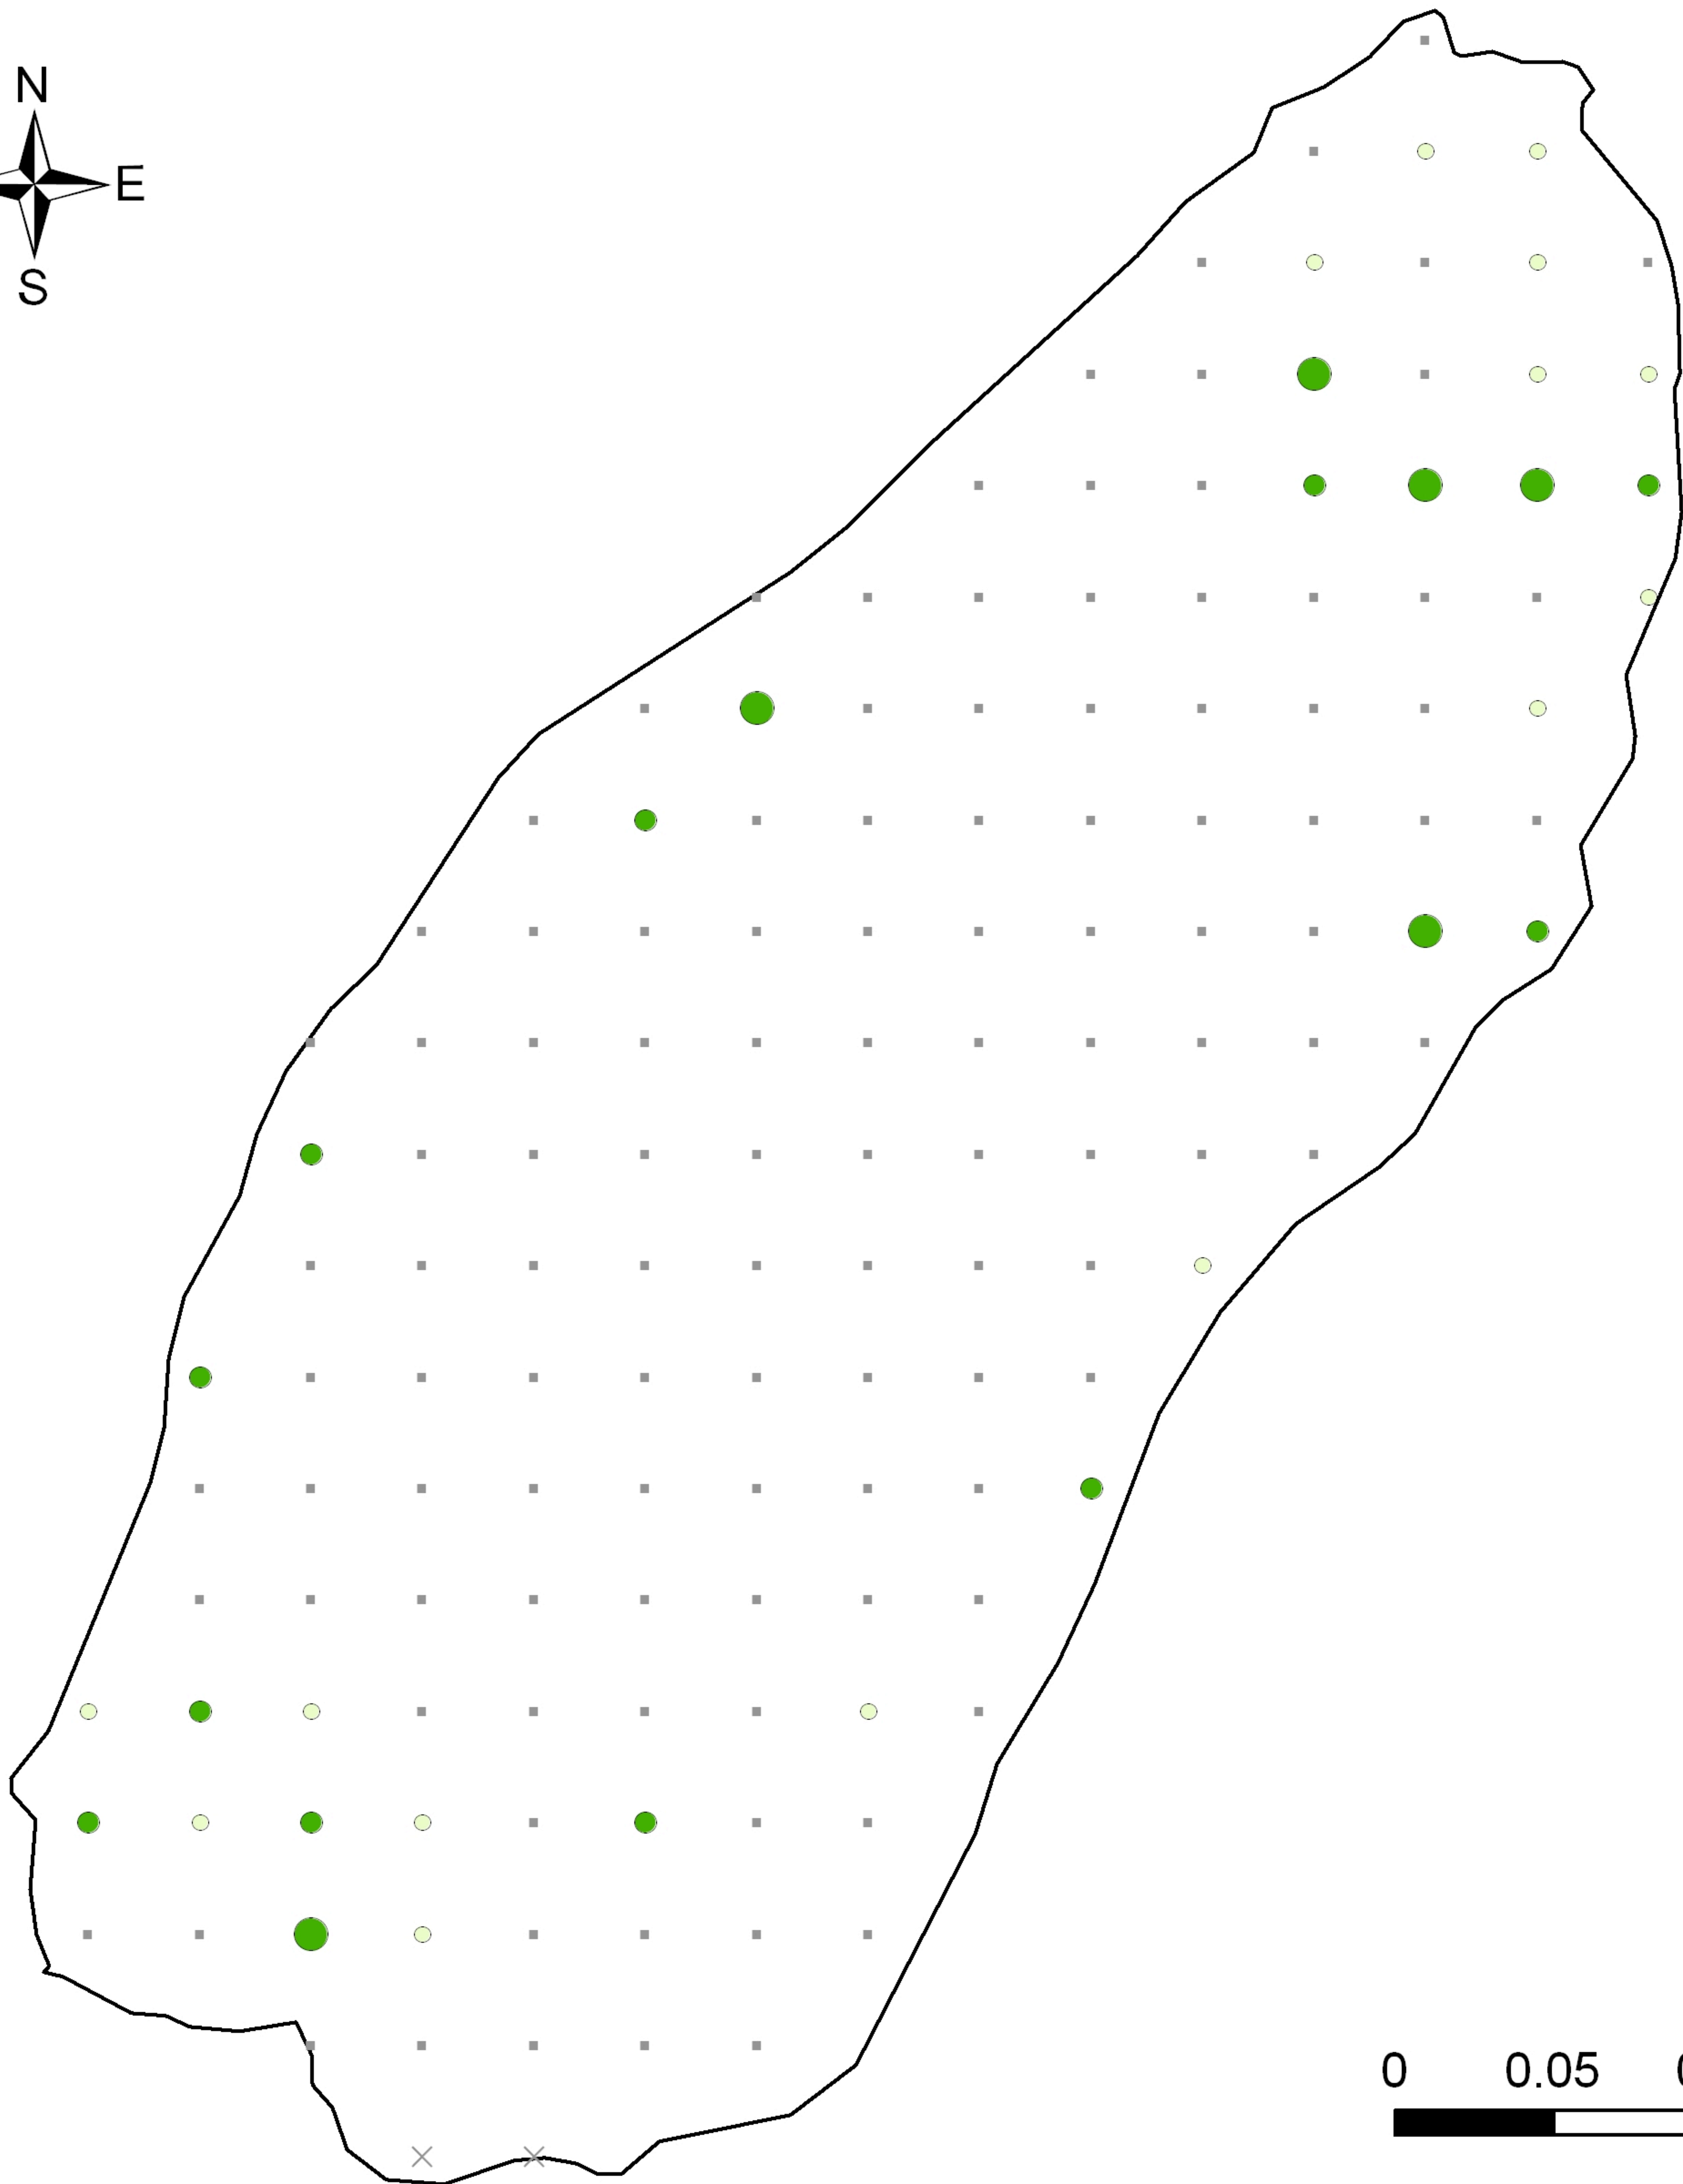

# Lake Ivanhoe - Walworth County

## June 13, 2011

Illustration of Rake Fullness Rating

Eurasian Water Milfoil Rake Fullness Rating

- Visual
- 1
- 2
- 3

- × Not Sampled
- NO EWM

<http://dnr.wi.gov>