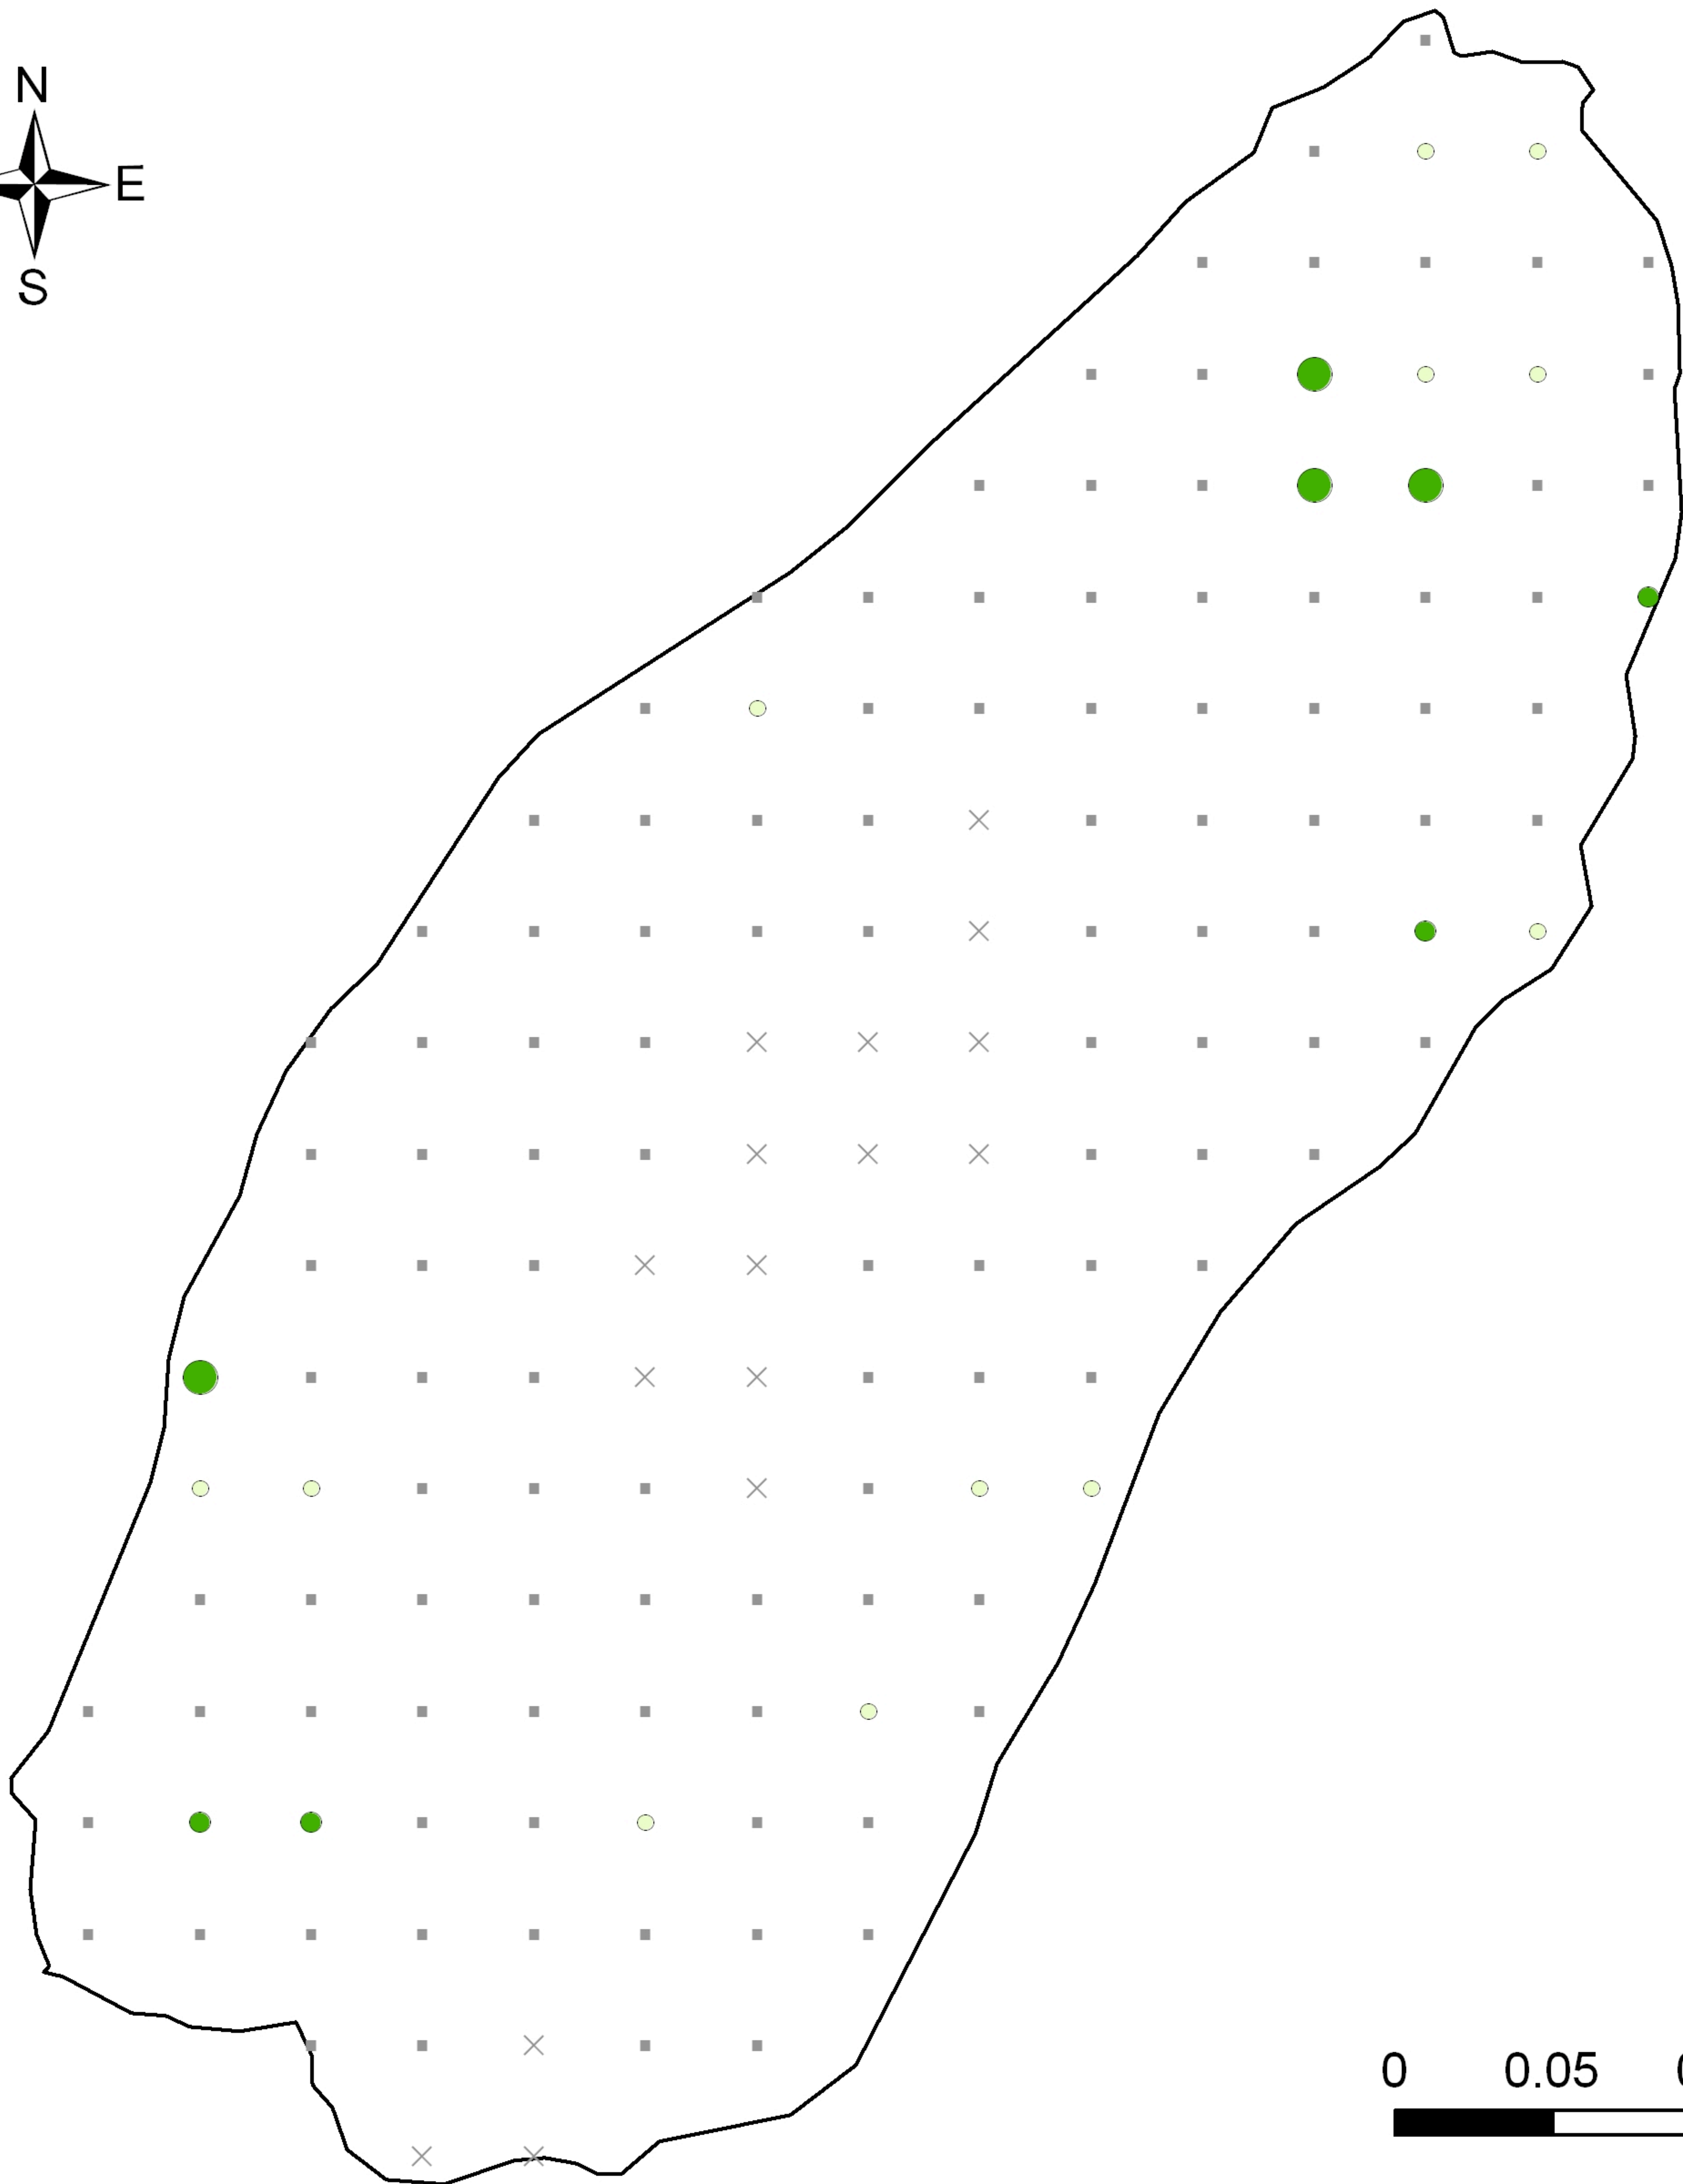

Lake Ivanhoe - Walworth County

June 14, 2010

Illustration of Rake Fullness Rating

Eurasian Water Milfoil Rake Fullness Rating

- Visual
- 1
- 2
- 3

- × Not Sampled
- NO EWM

<http://dnr.wi.gov>