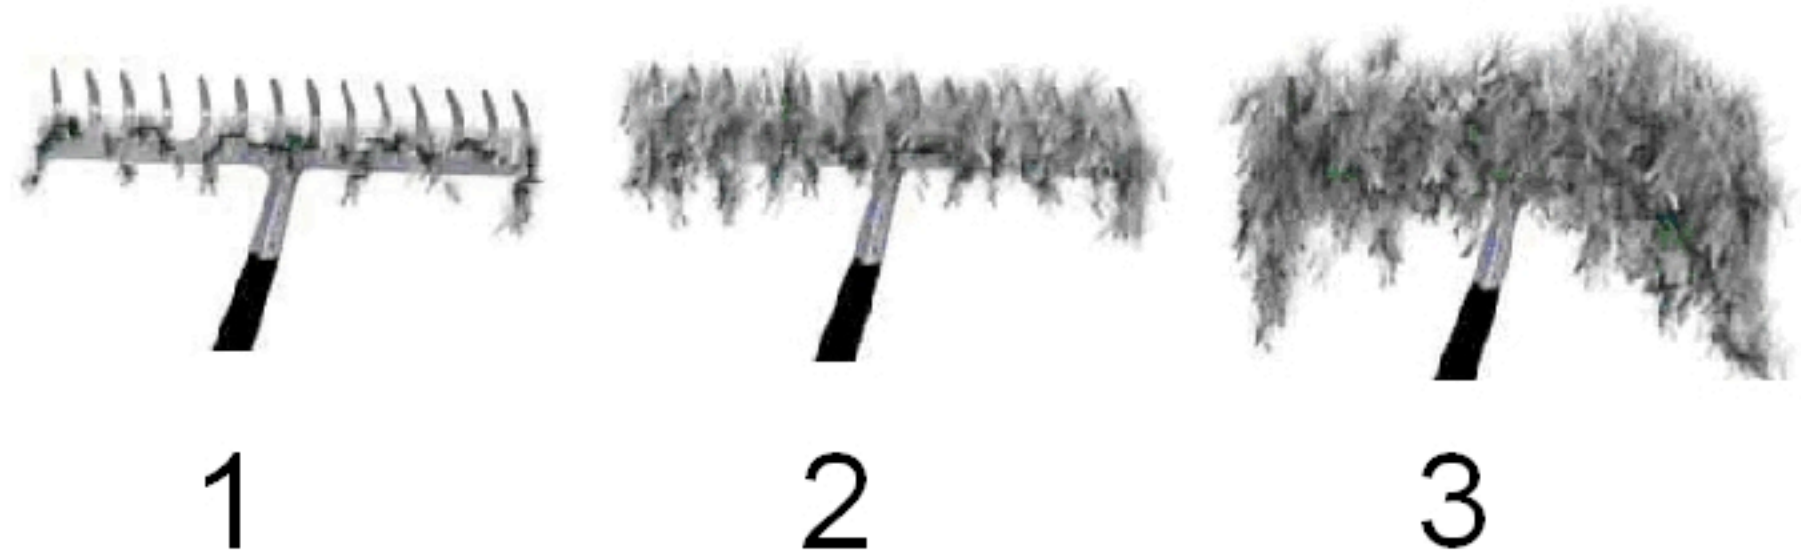

Lake Ivanhoe - Walworth County

June 14, 2010

Illustration of Rake Fullness Rating

Eurasian Water Milfoil Rake Fullness Rating

- Visual
- 1
- 2
- 3

- × Not Sampled
- NO EWM

<http://dnr.wi.gov>