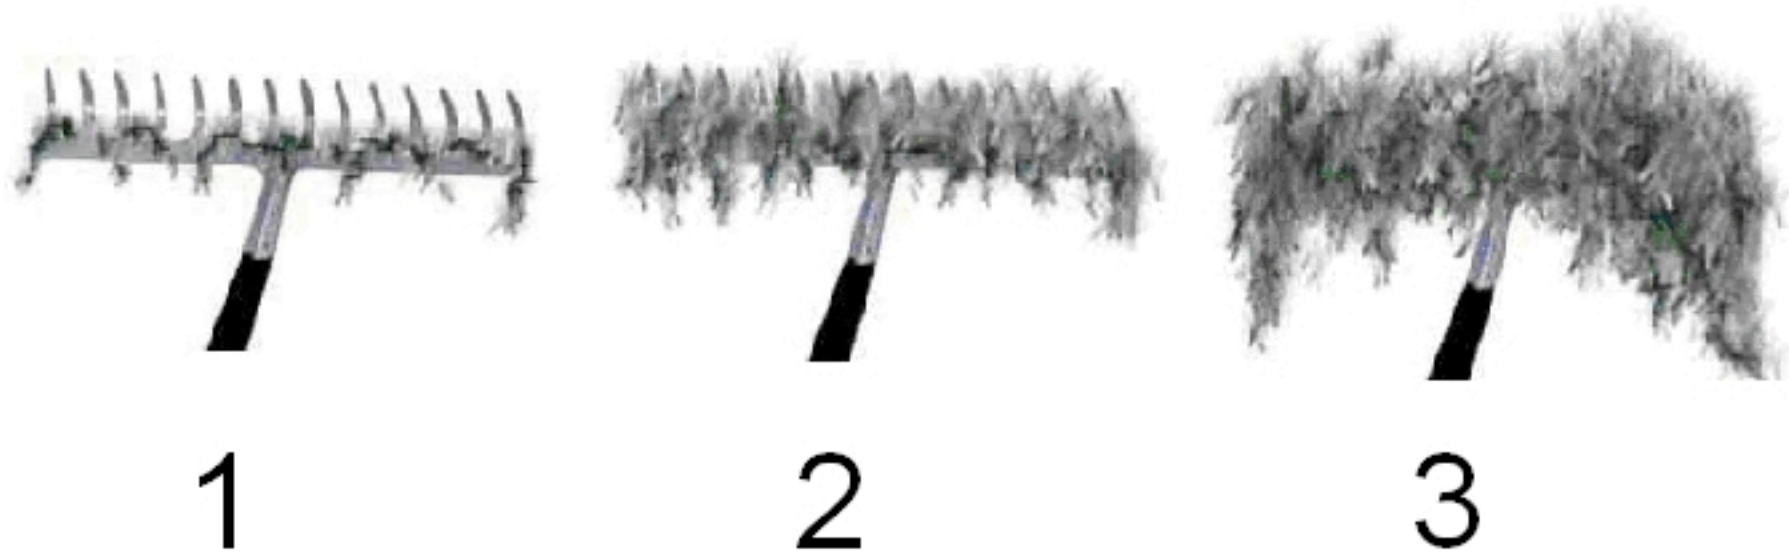

Lake Ivanhoe - Walworth County

June 14, 2010

Illustration of Rake Fullness Rating

Curly Leaf Pondweed Rake Fullness Rating

- Visual
- 1
- 2
- 3

- × Not Sampled
- NO CLP

<http://dnr.wi.gov>