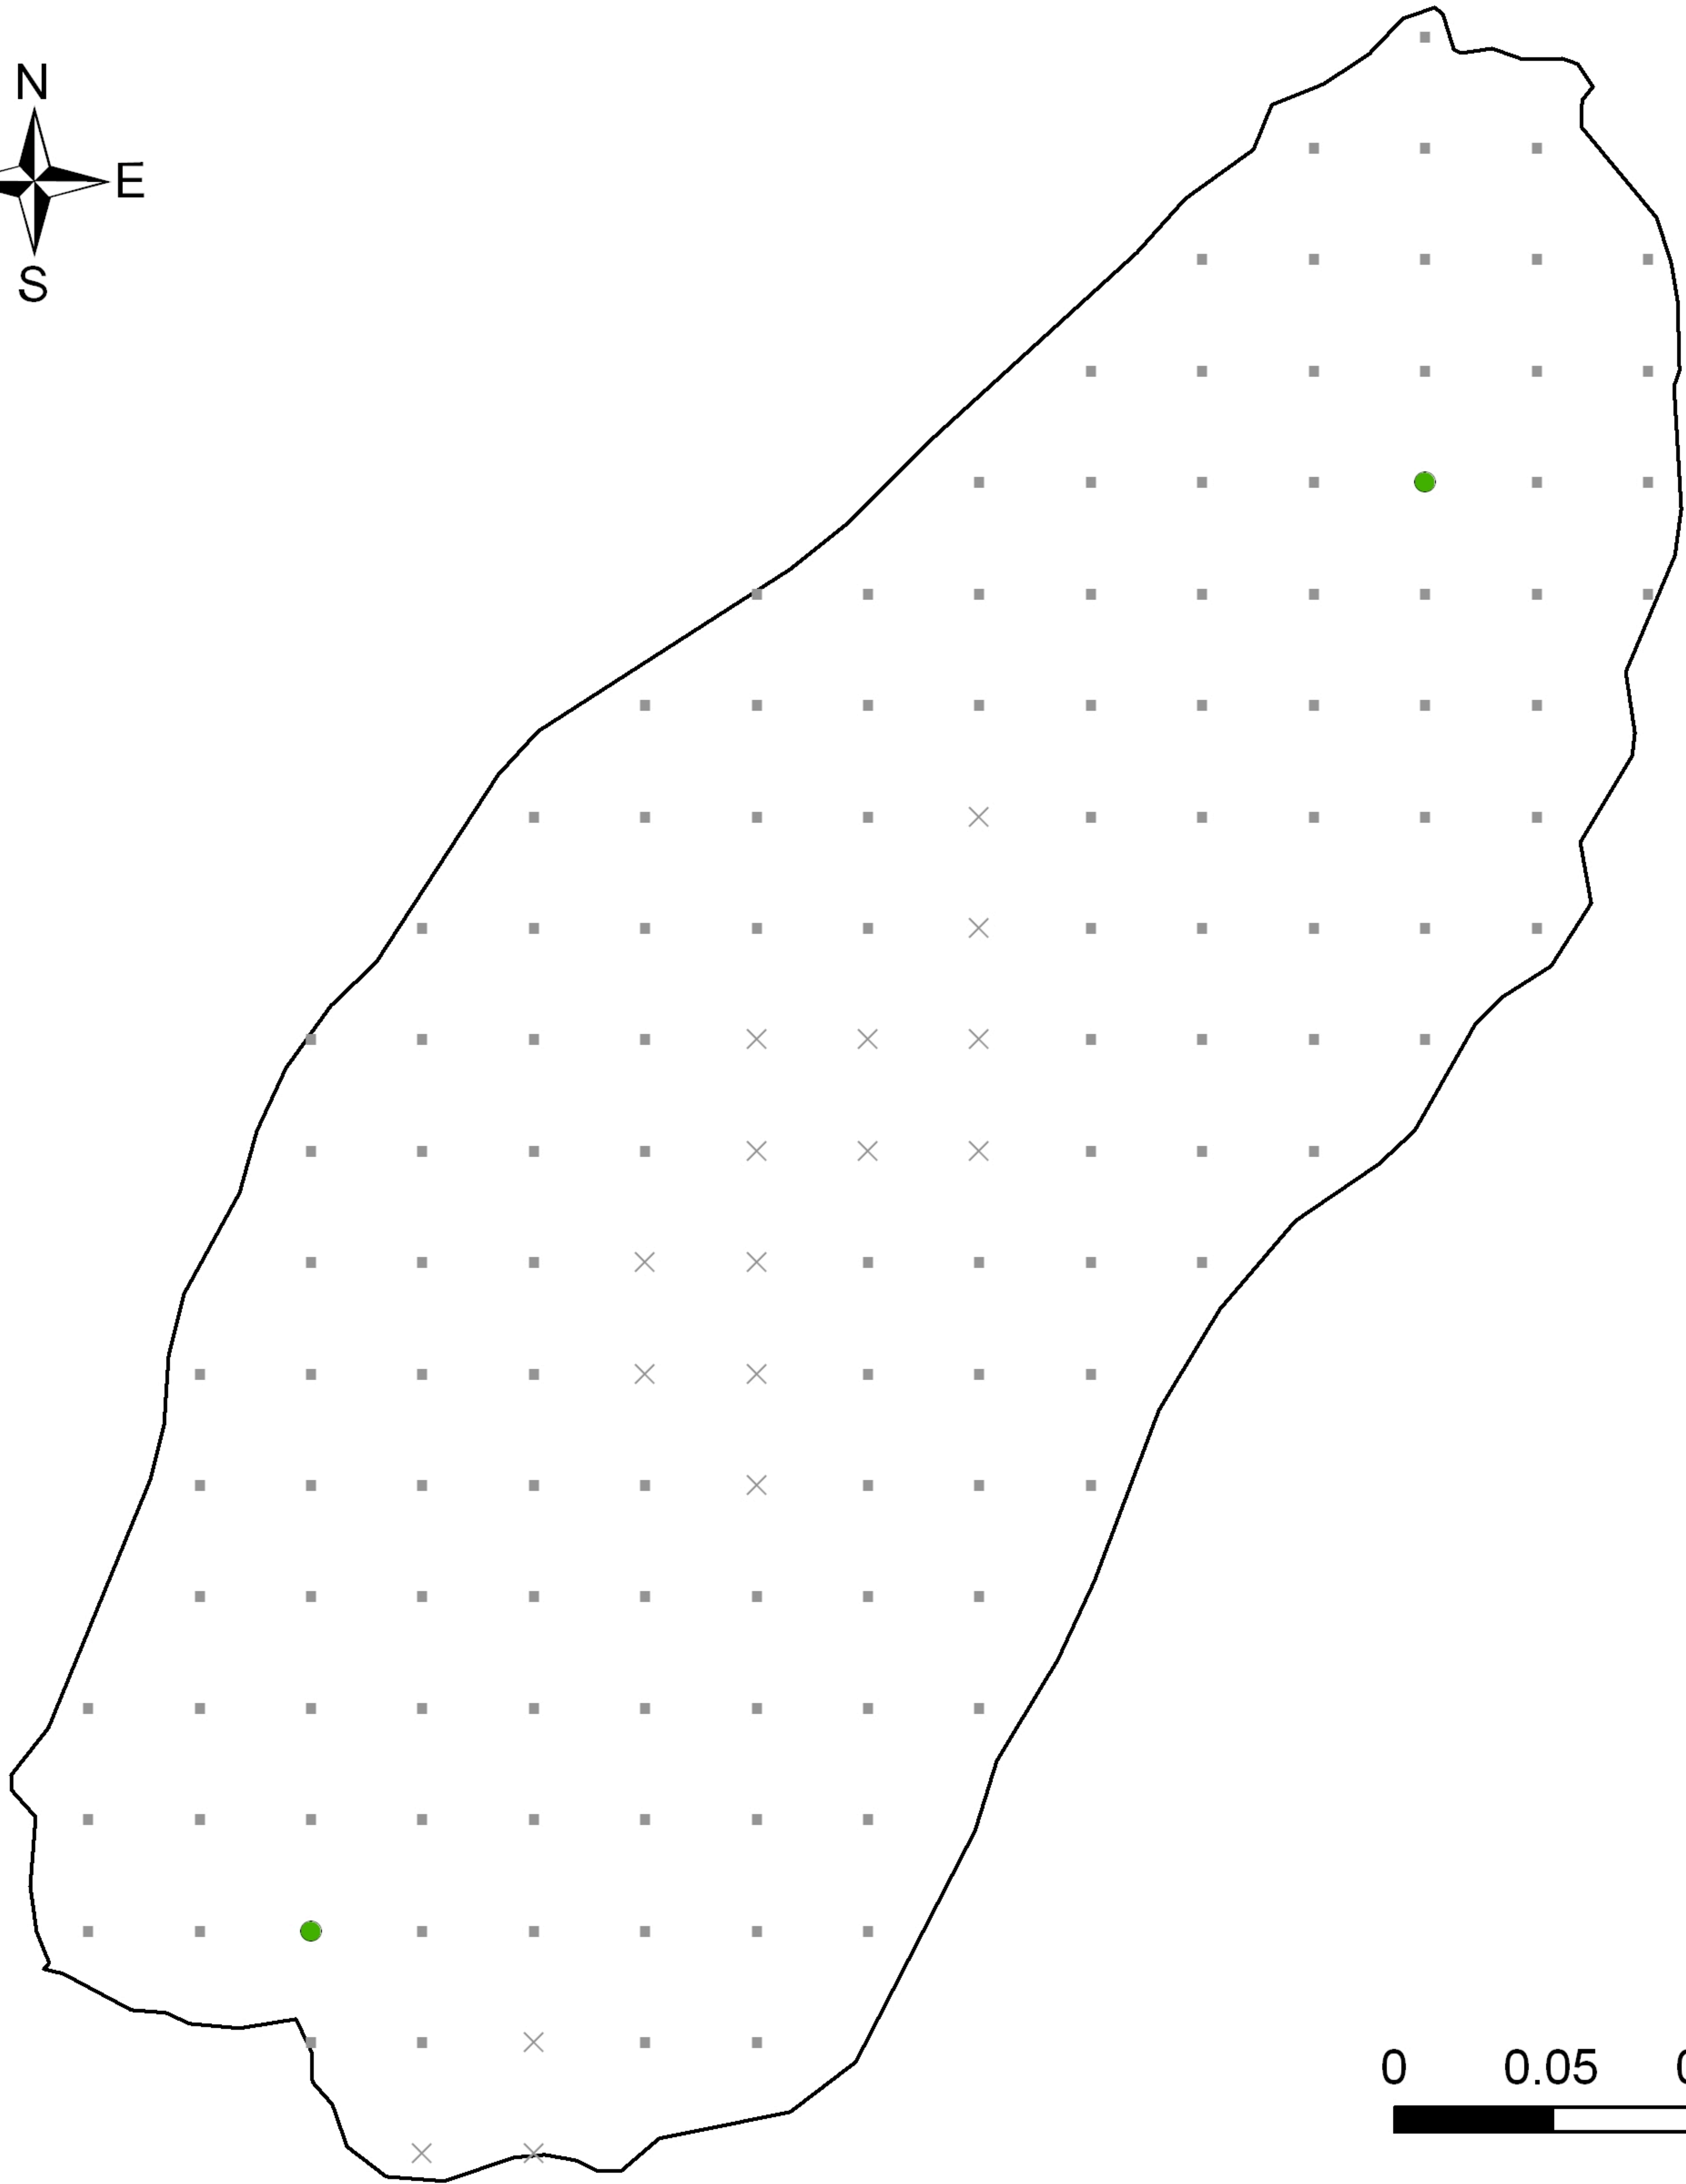

Lake Ivanhoe - Walworth County

June 14, 2010

Illustration of Rake Fullness Rating

Curly Leaf Pondweed Rake Fullness Rating

- Visual
- 1
- 2
- 3

- × Not Sampled
- NO CLP

<http://dnr.wi.gov>