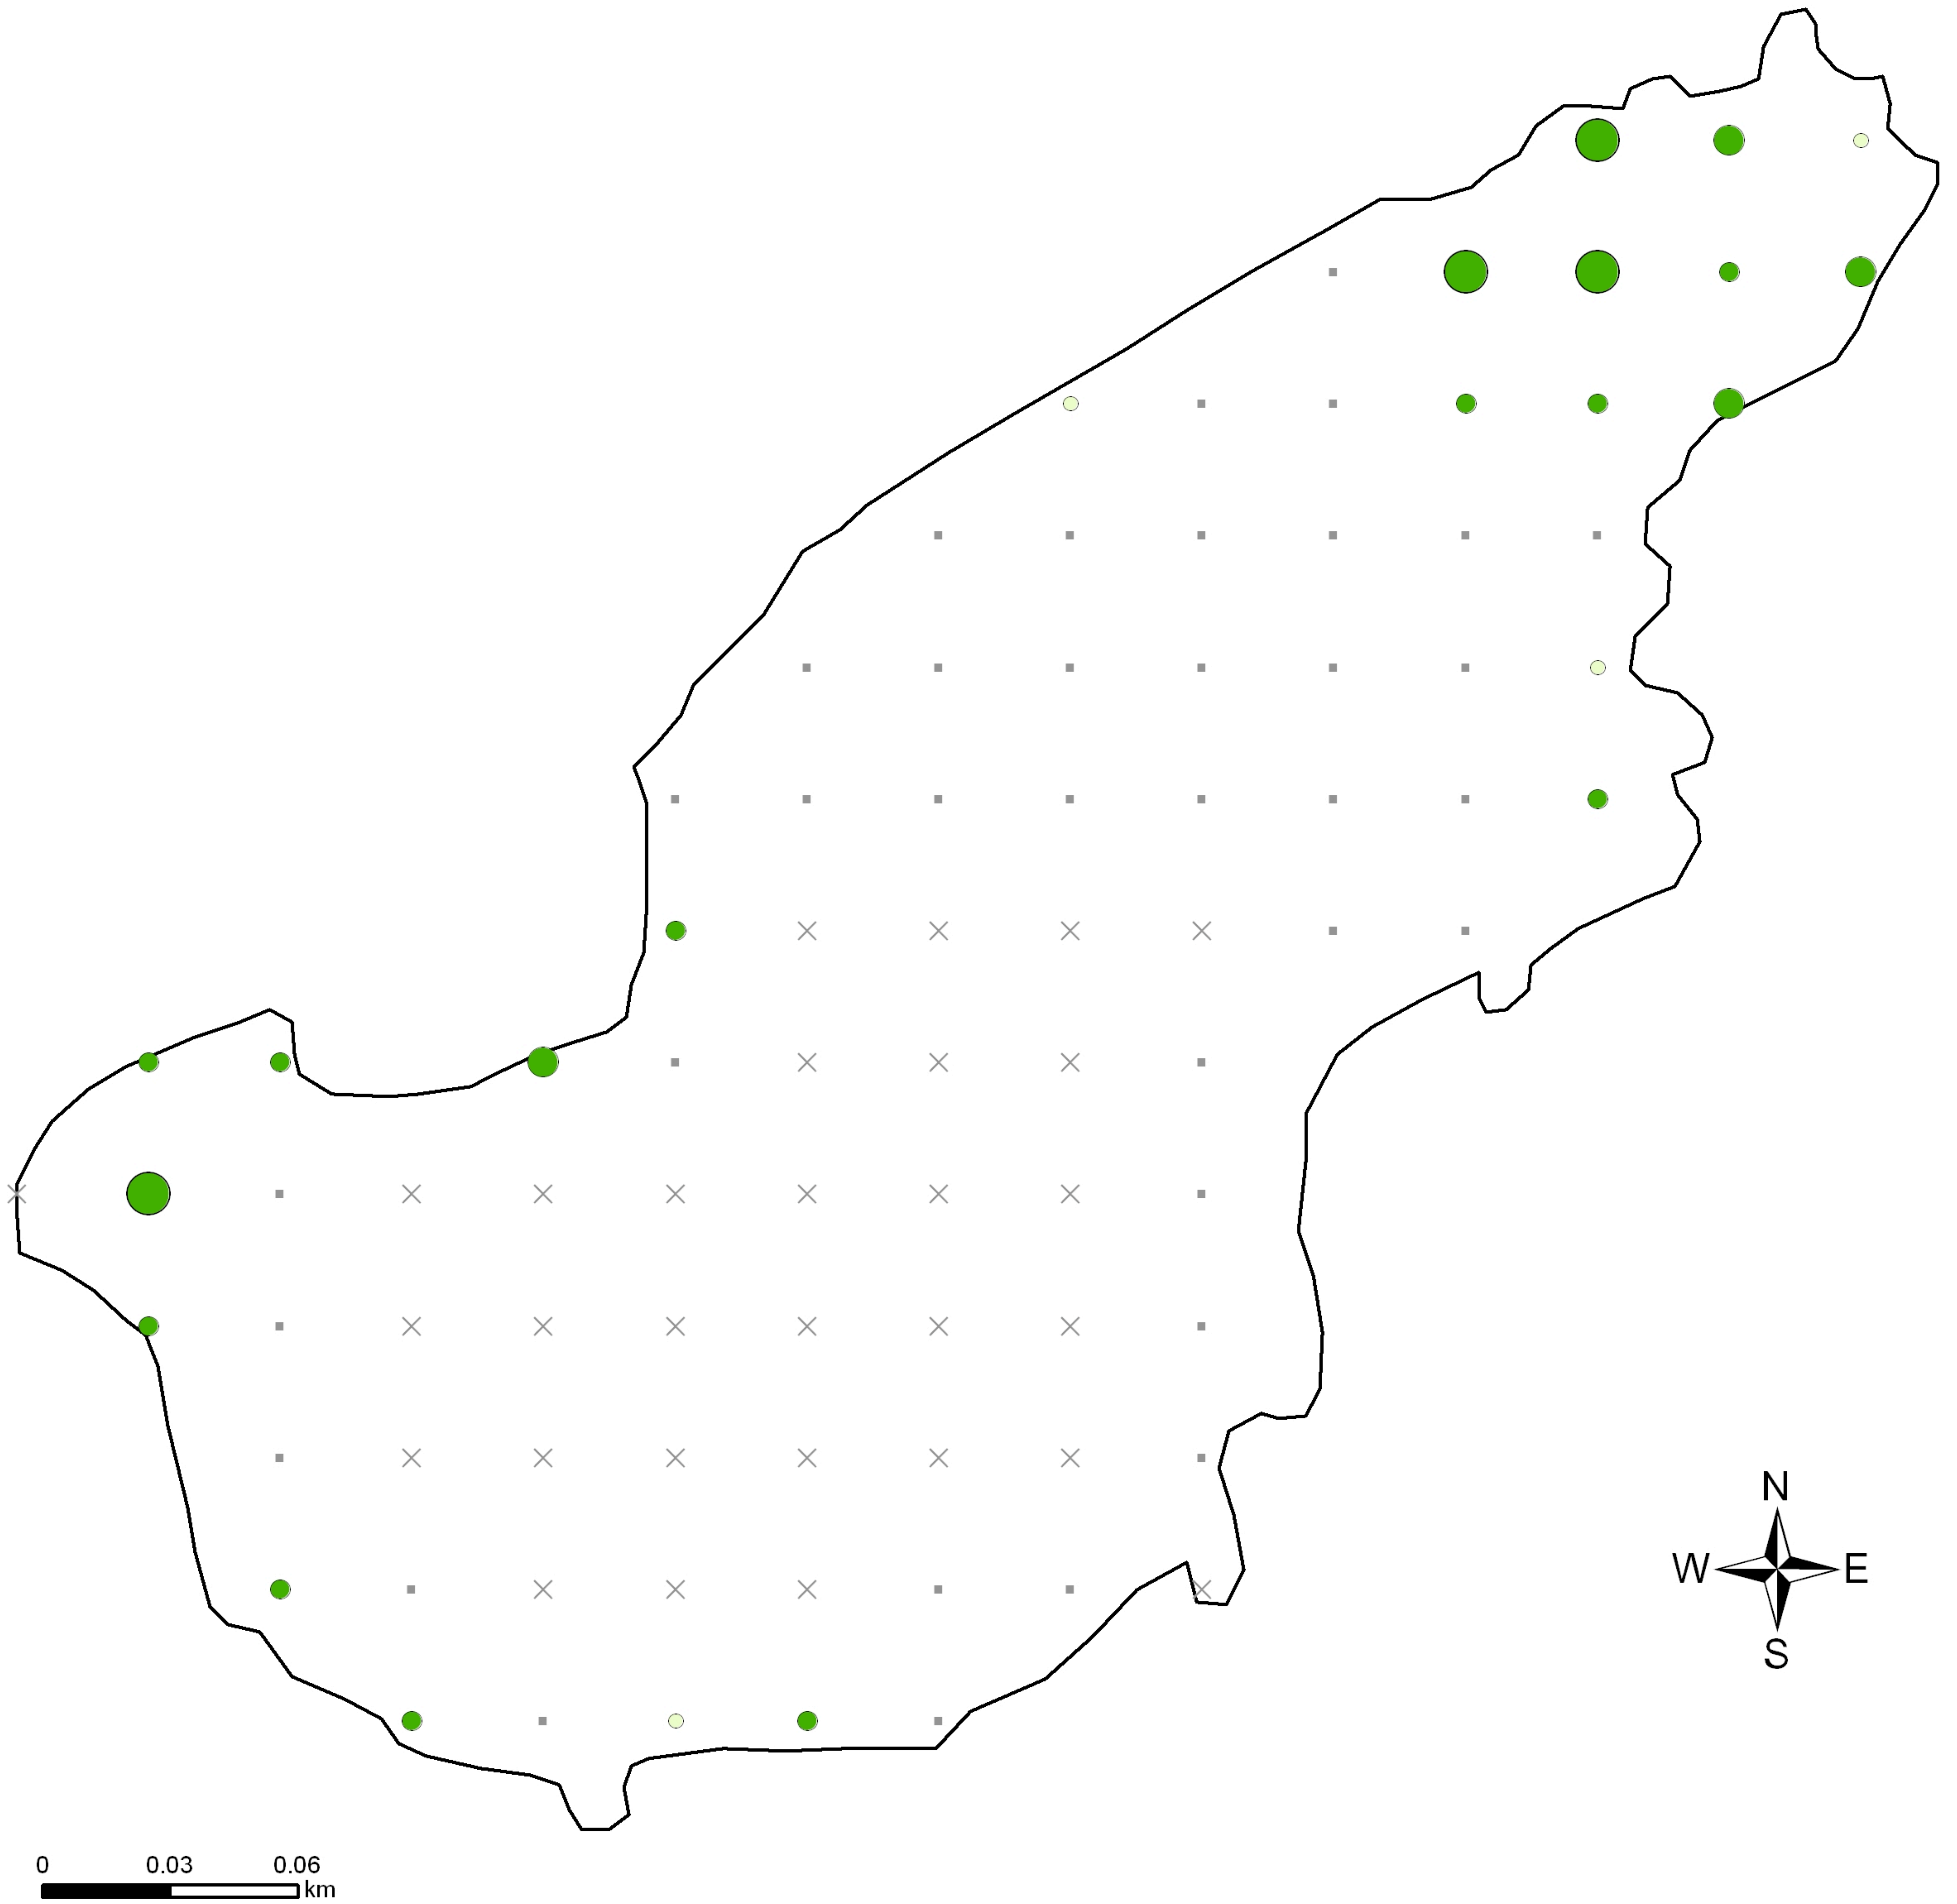

# Goose Lake - Dane County

## June 16, 2011

### Illustration of Rake Fullness Rating

### Curly Leaf Pondweed Rake Fullness Rating

- Visual
- 1
- 2
- 3

- x Not Sampled
- NO CLP

<http://dnr.wi.gov>