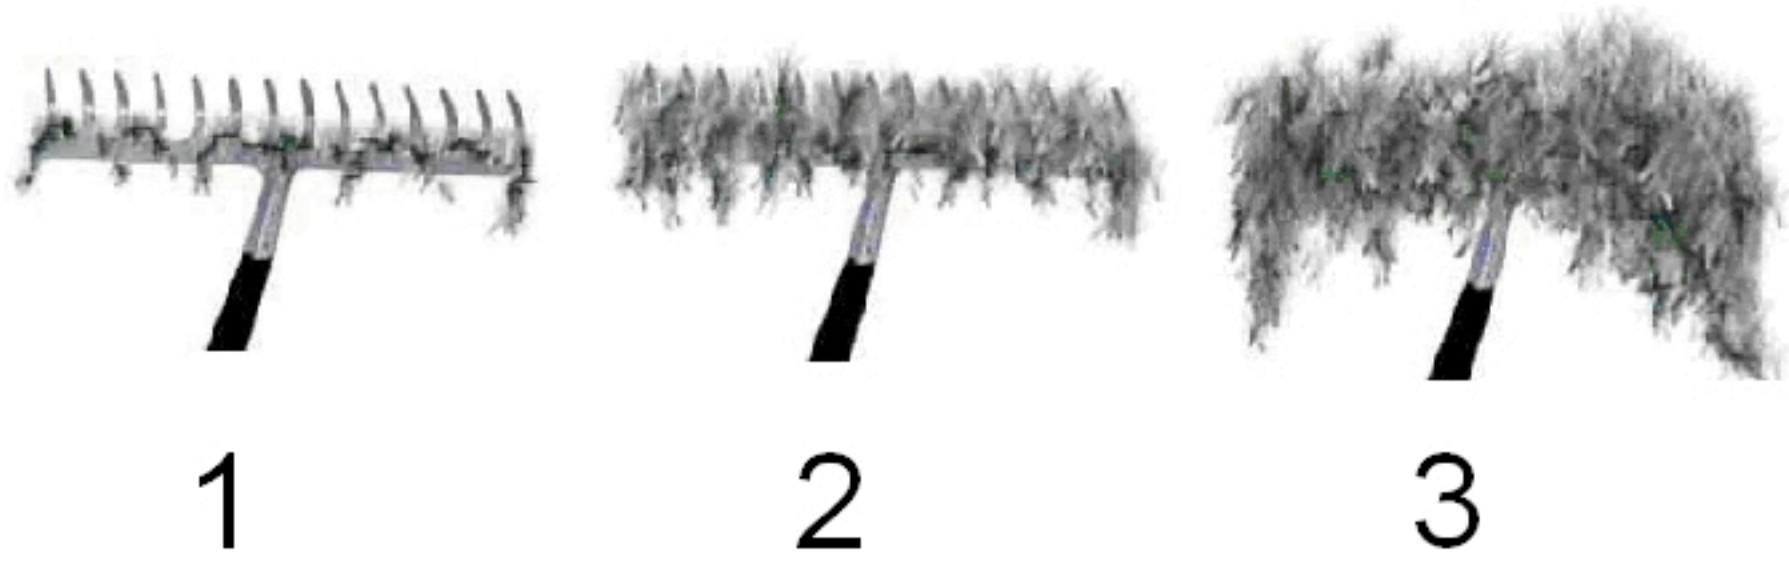

Gibbs Lake - Rock County

June 9, 2011

Illustration of Rake Fullness Rating

Eurasian Water Milfoil Rake Fullness Rating

× Not Sampled
 ■ NO EWM

<http://dnr.wi.gov>