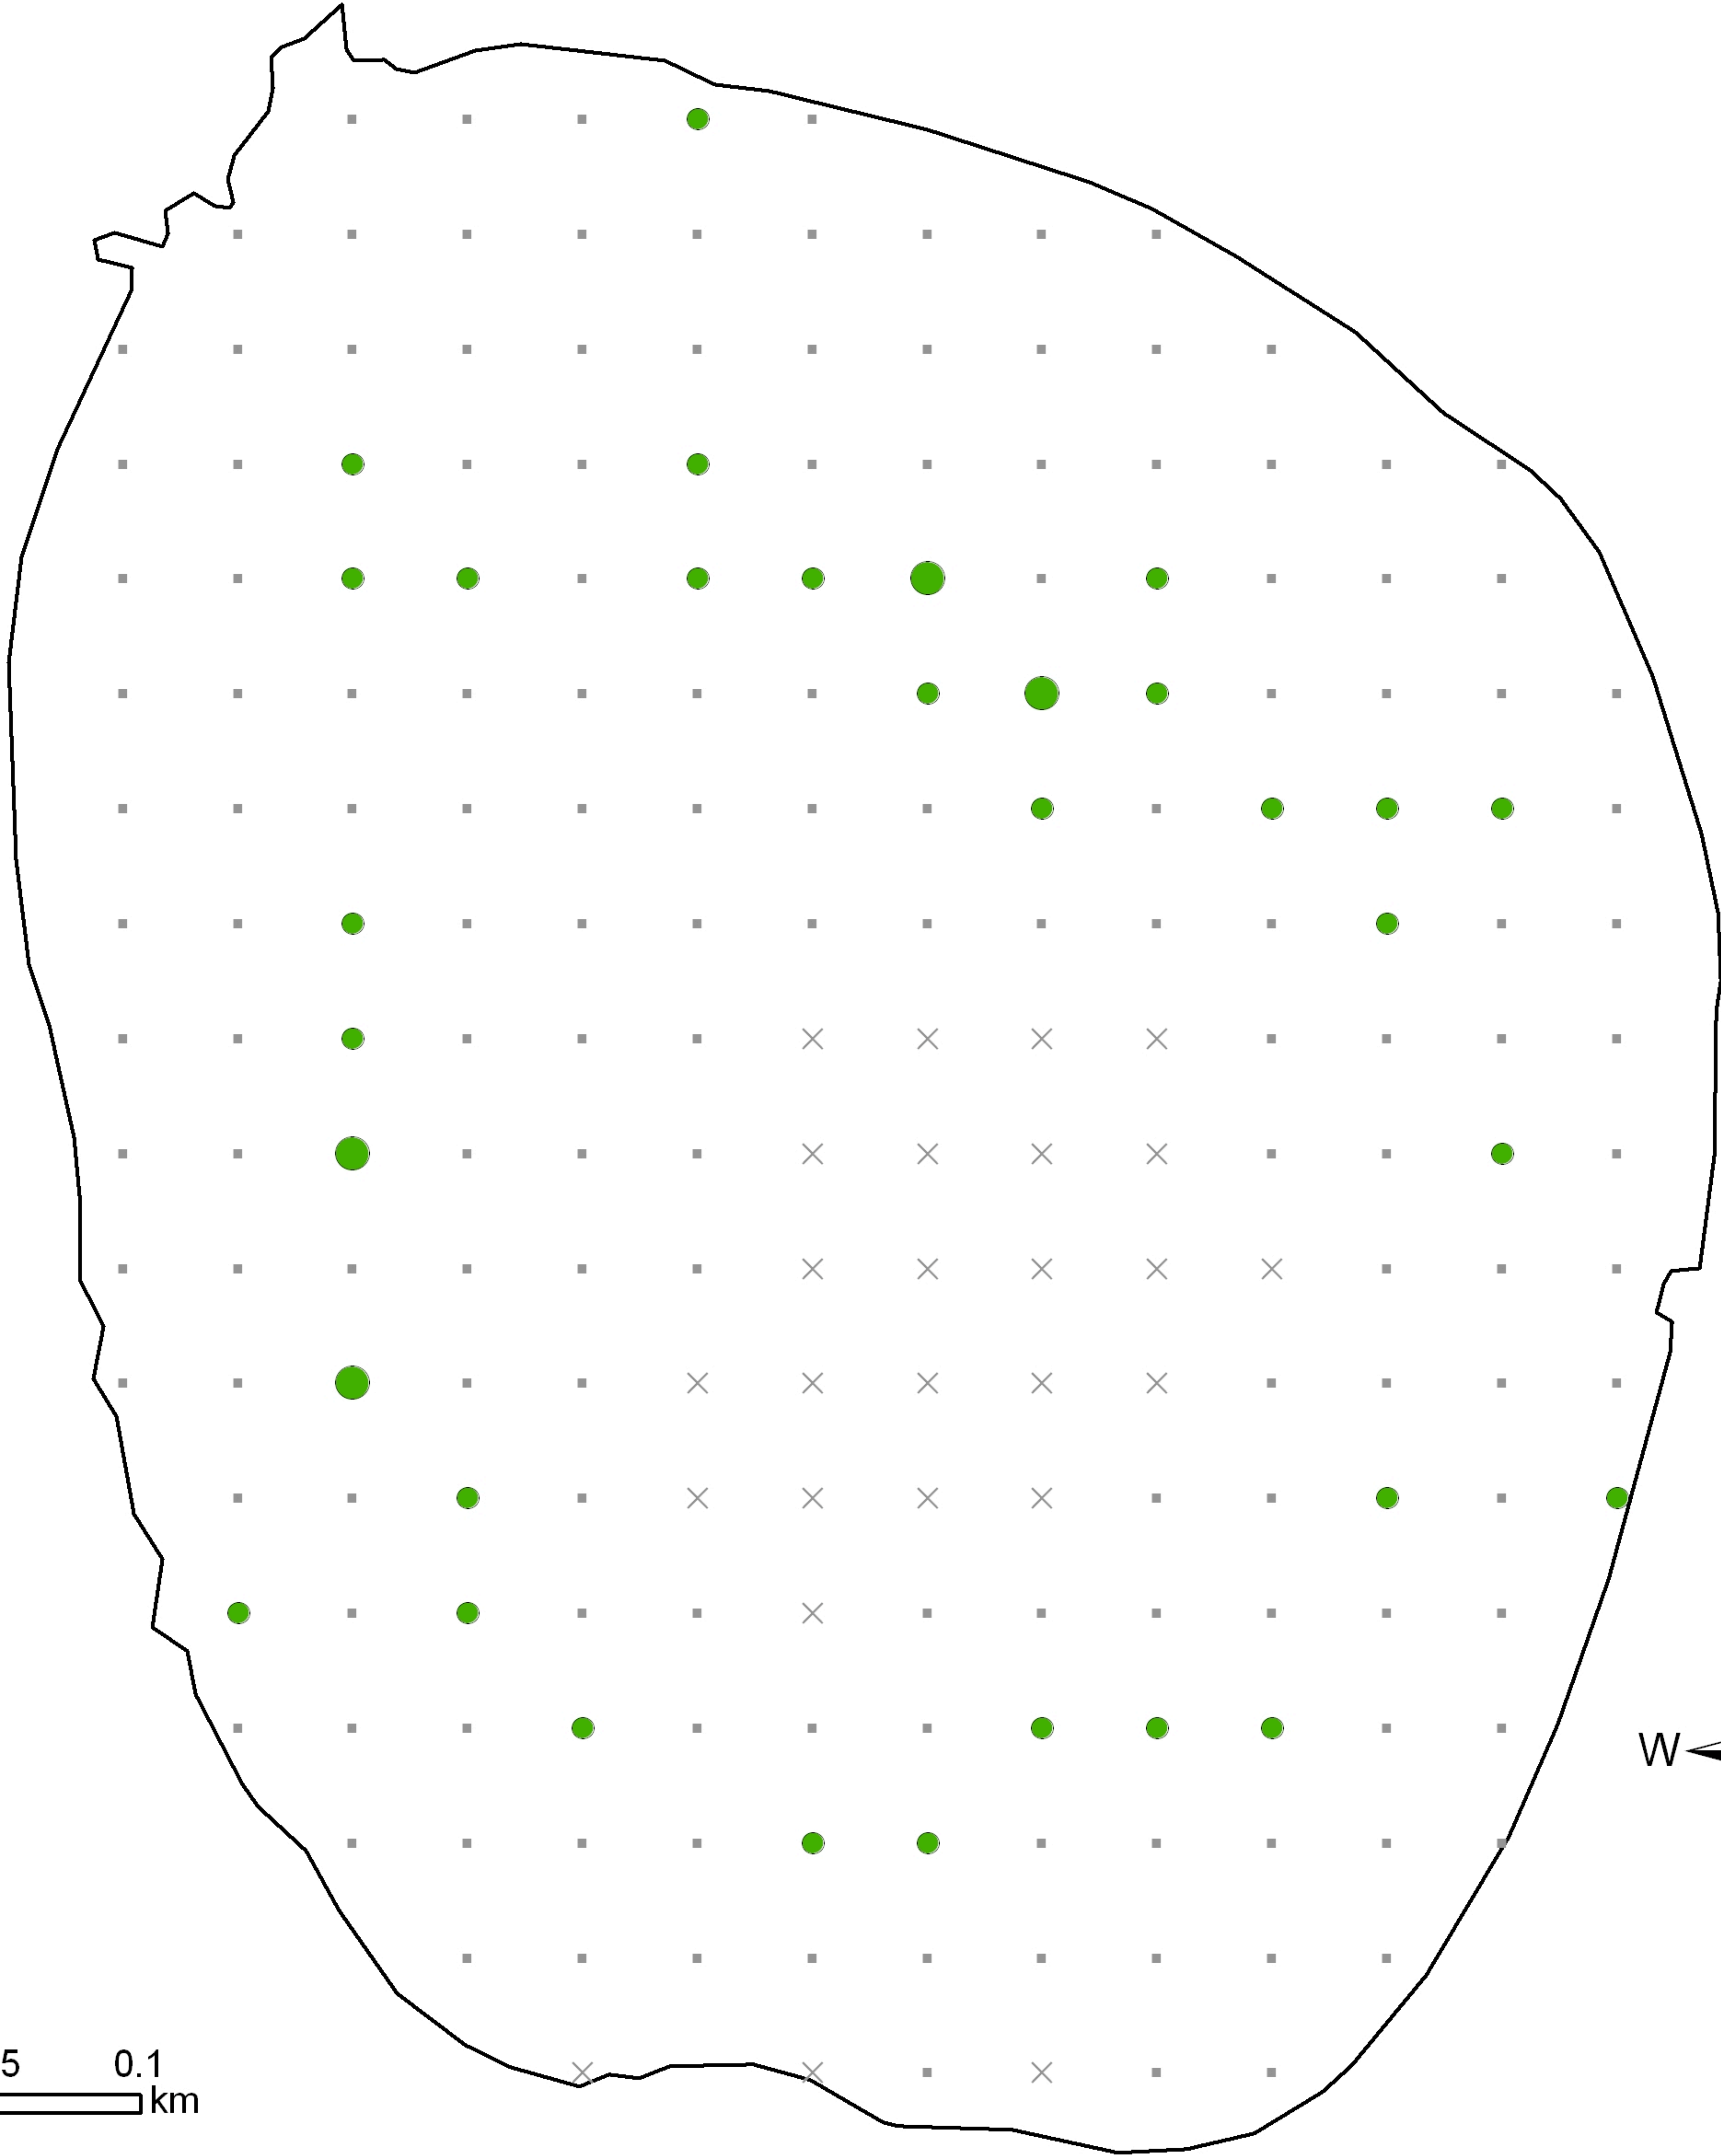

Gibbs Lake - Rock County

June 9, 2011

Illustration of Rake Fullness Rating

Eurasian Water Milfoil Rake Fullness Rating

× Not Sampled
 ■ NO EWM

<http://dnr.wi.gov>