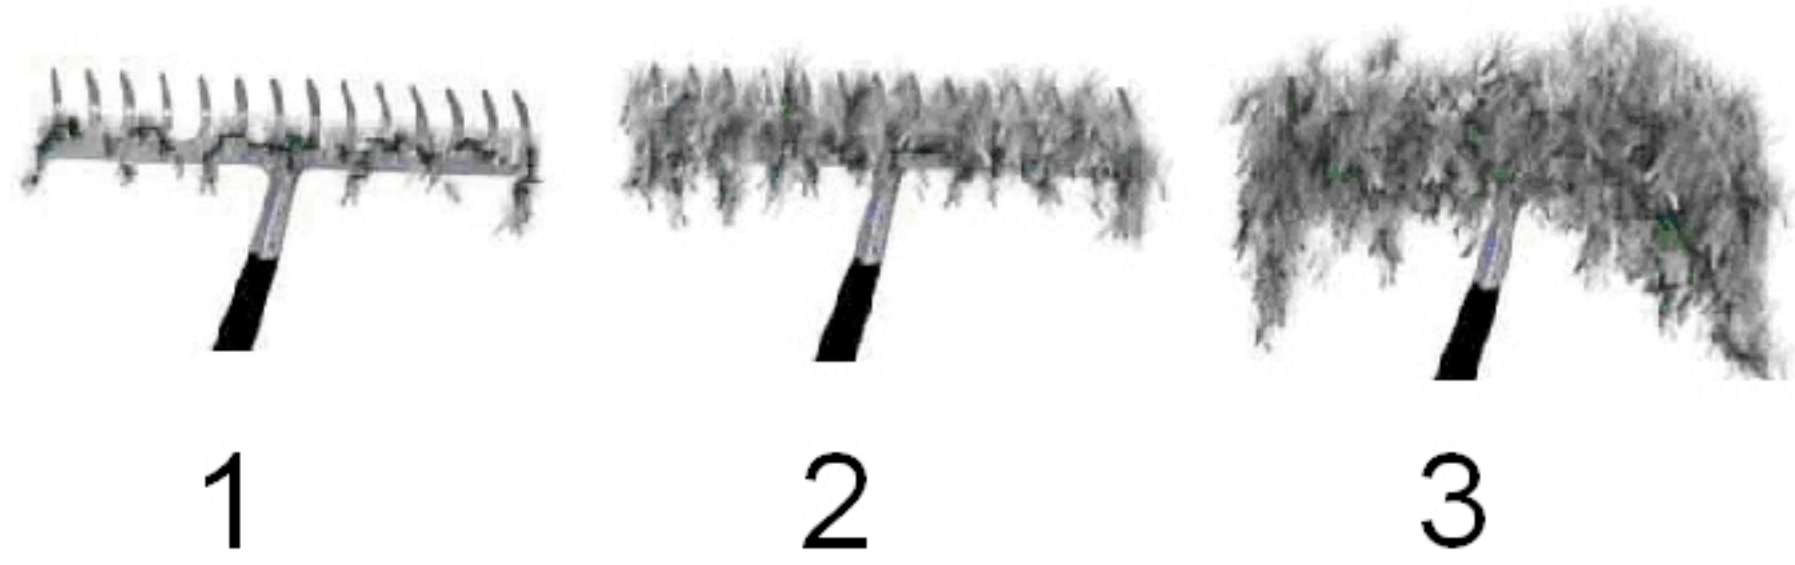

## June 9, 2011

Illustration of Rake Fullness Rating

Curly Leaf Pondweed Rake Fullness Rating

- Visual
- 1
- 2
- 3

- × Not Sampled
- NO CLP

<http://dnr.wi.gov>