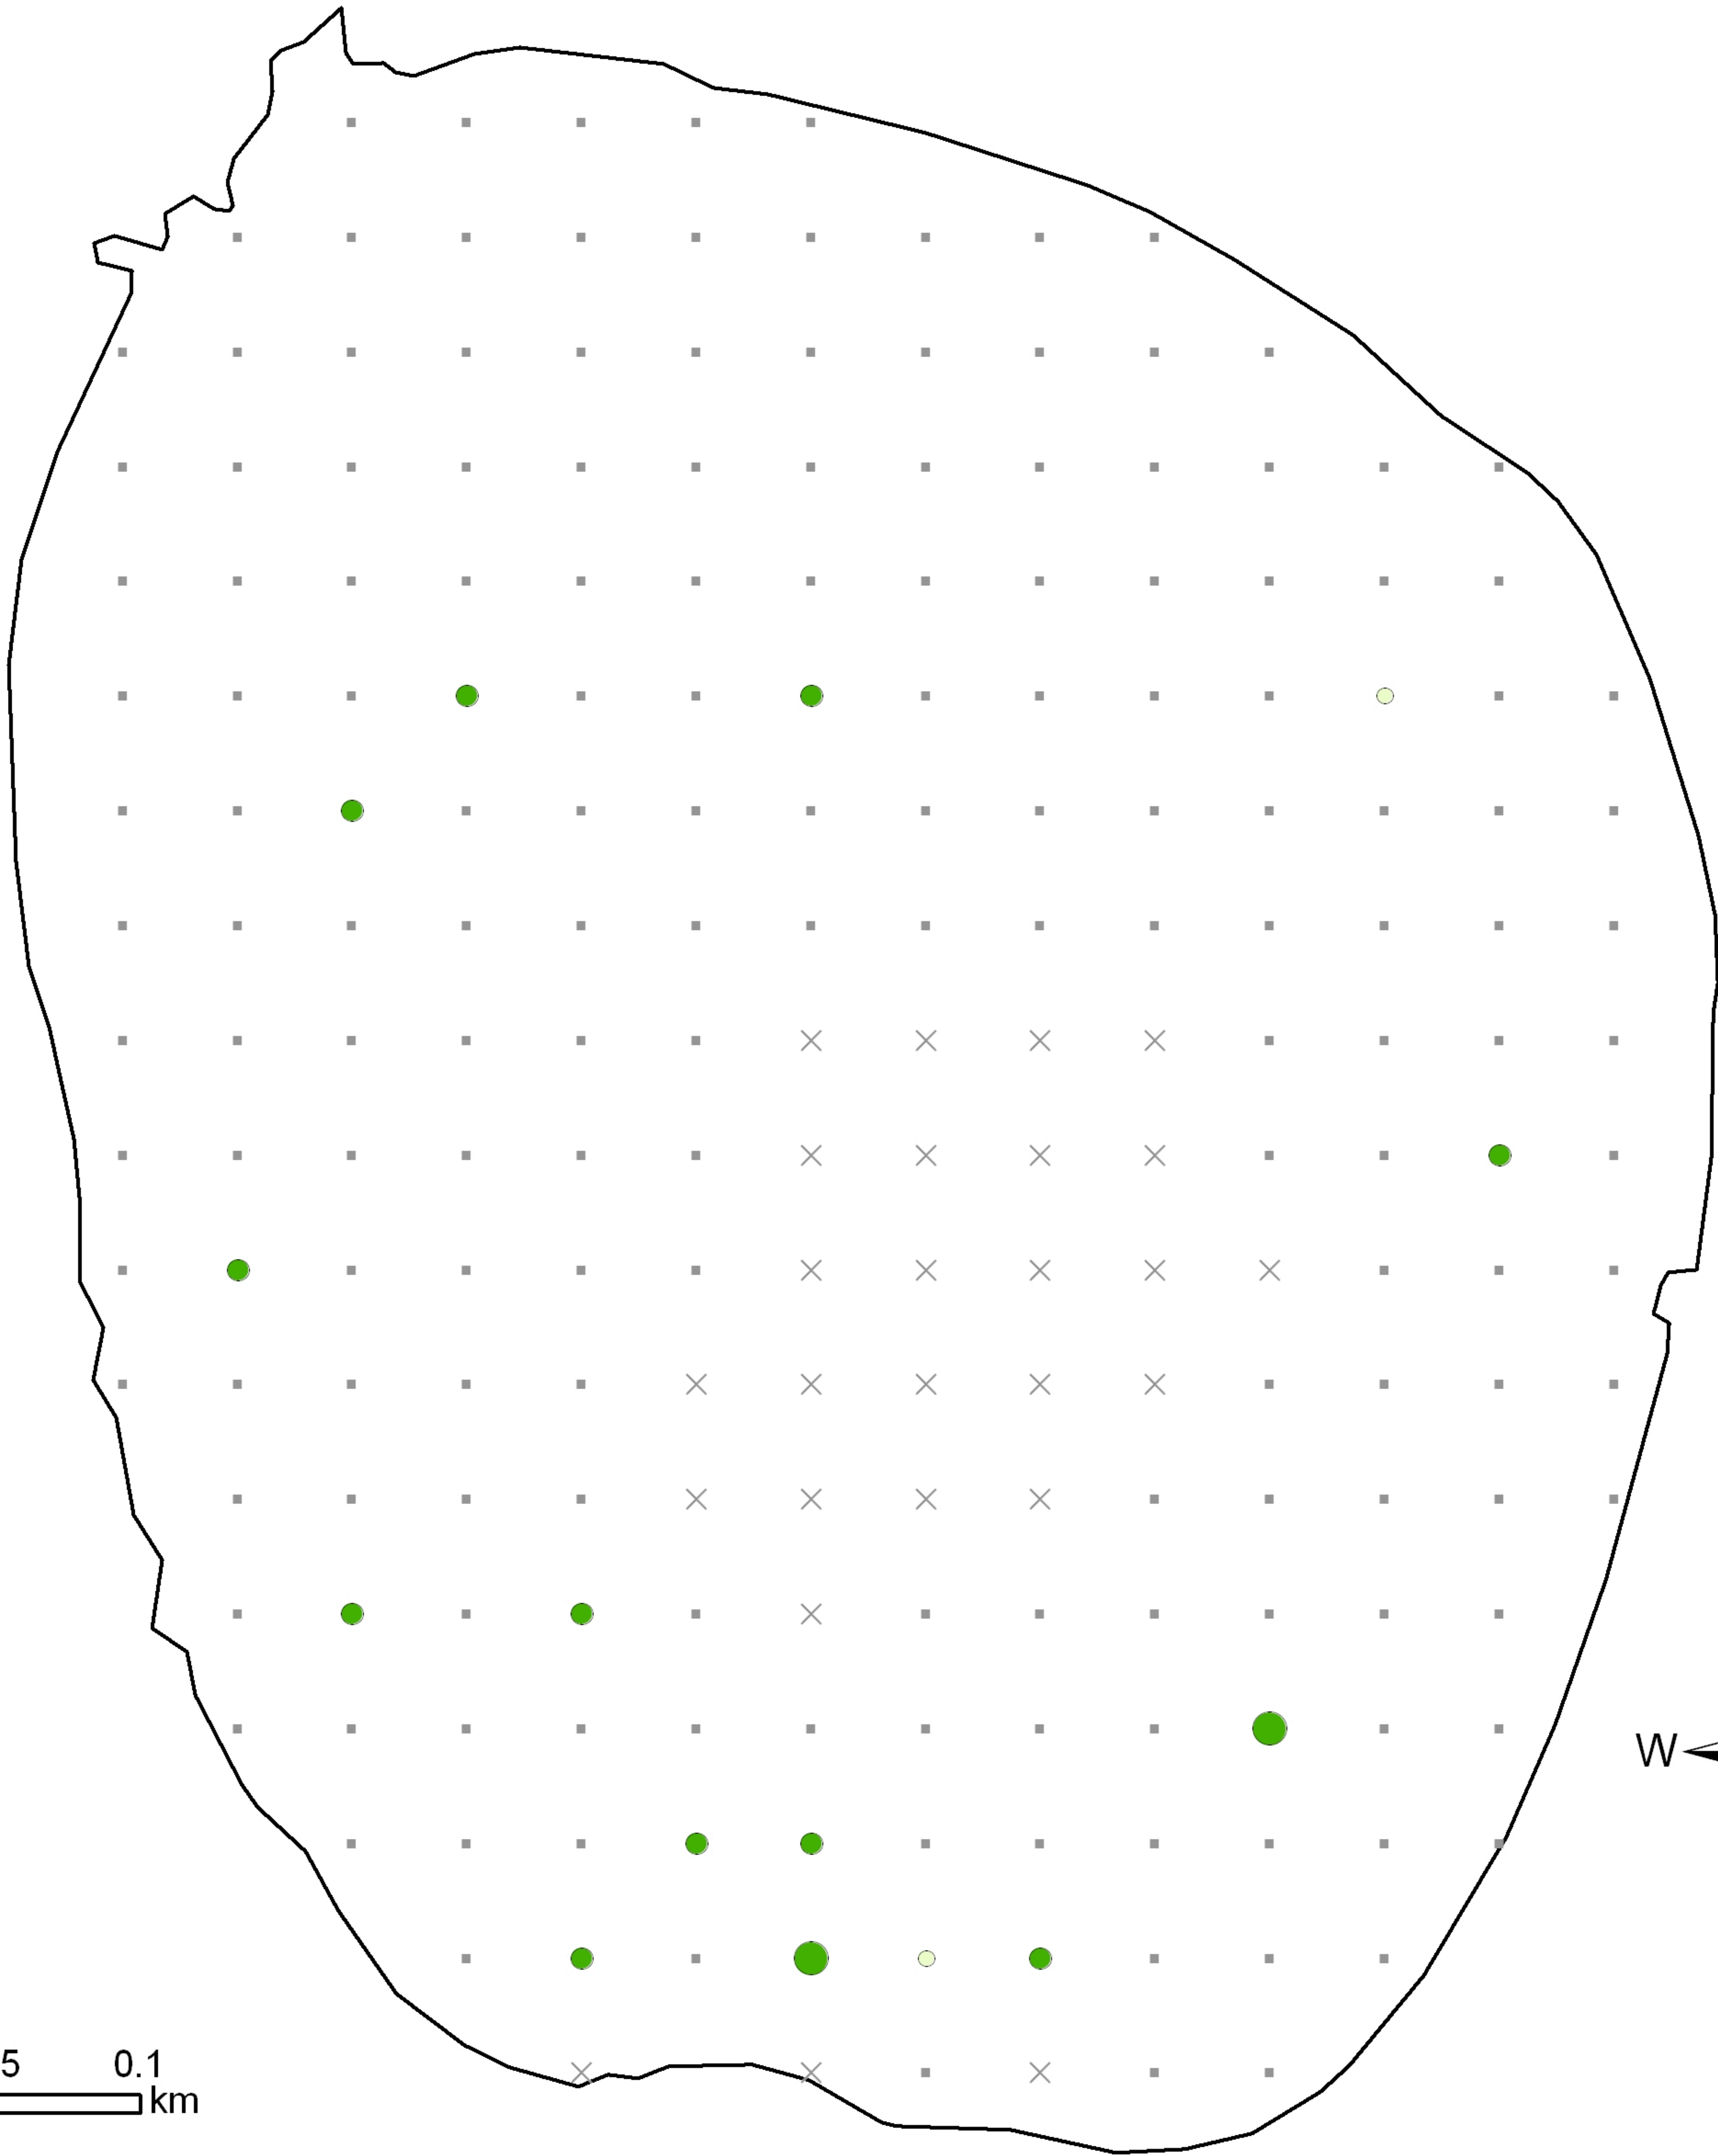

# Gibbs Lake - Rock County

## June 9, 2011

Illustration of Rake Fullness Rating

Curly Leaf Pondweed Rake Fullness Rating

- Visual
- 1
- 2
- 3

- × Not Sampled
- NO CLP

<http://dnr.wi.gov>