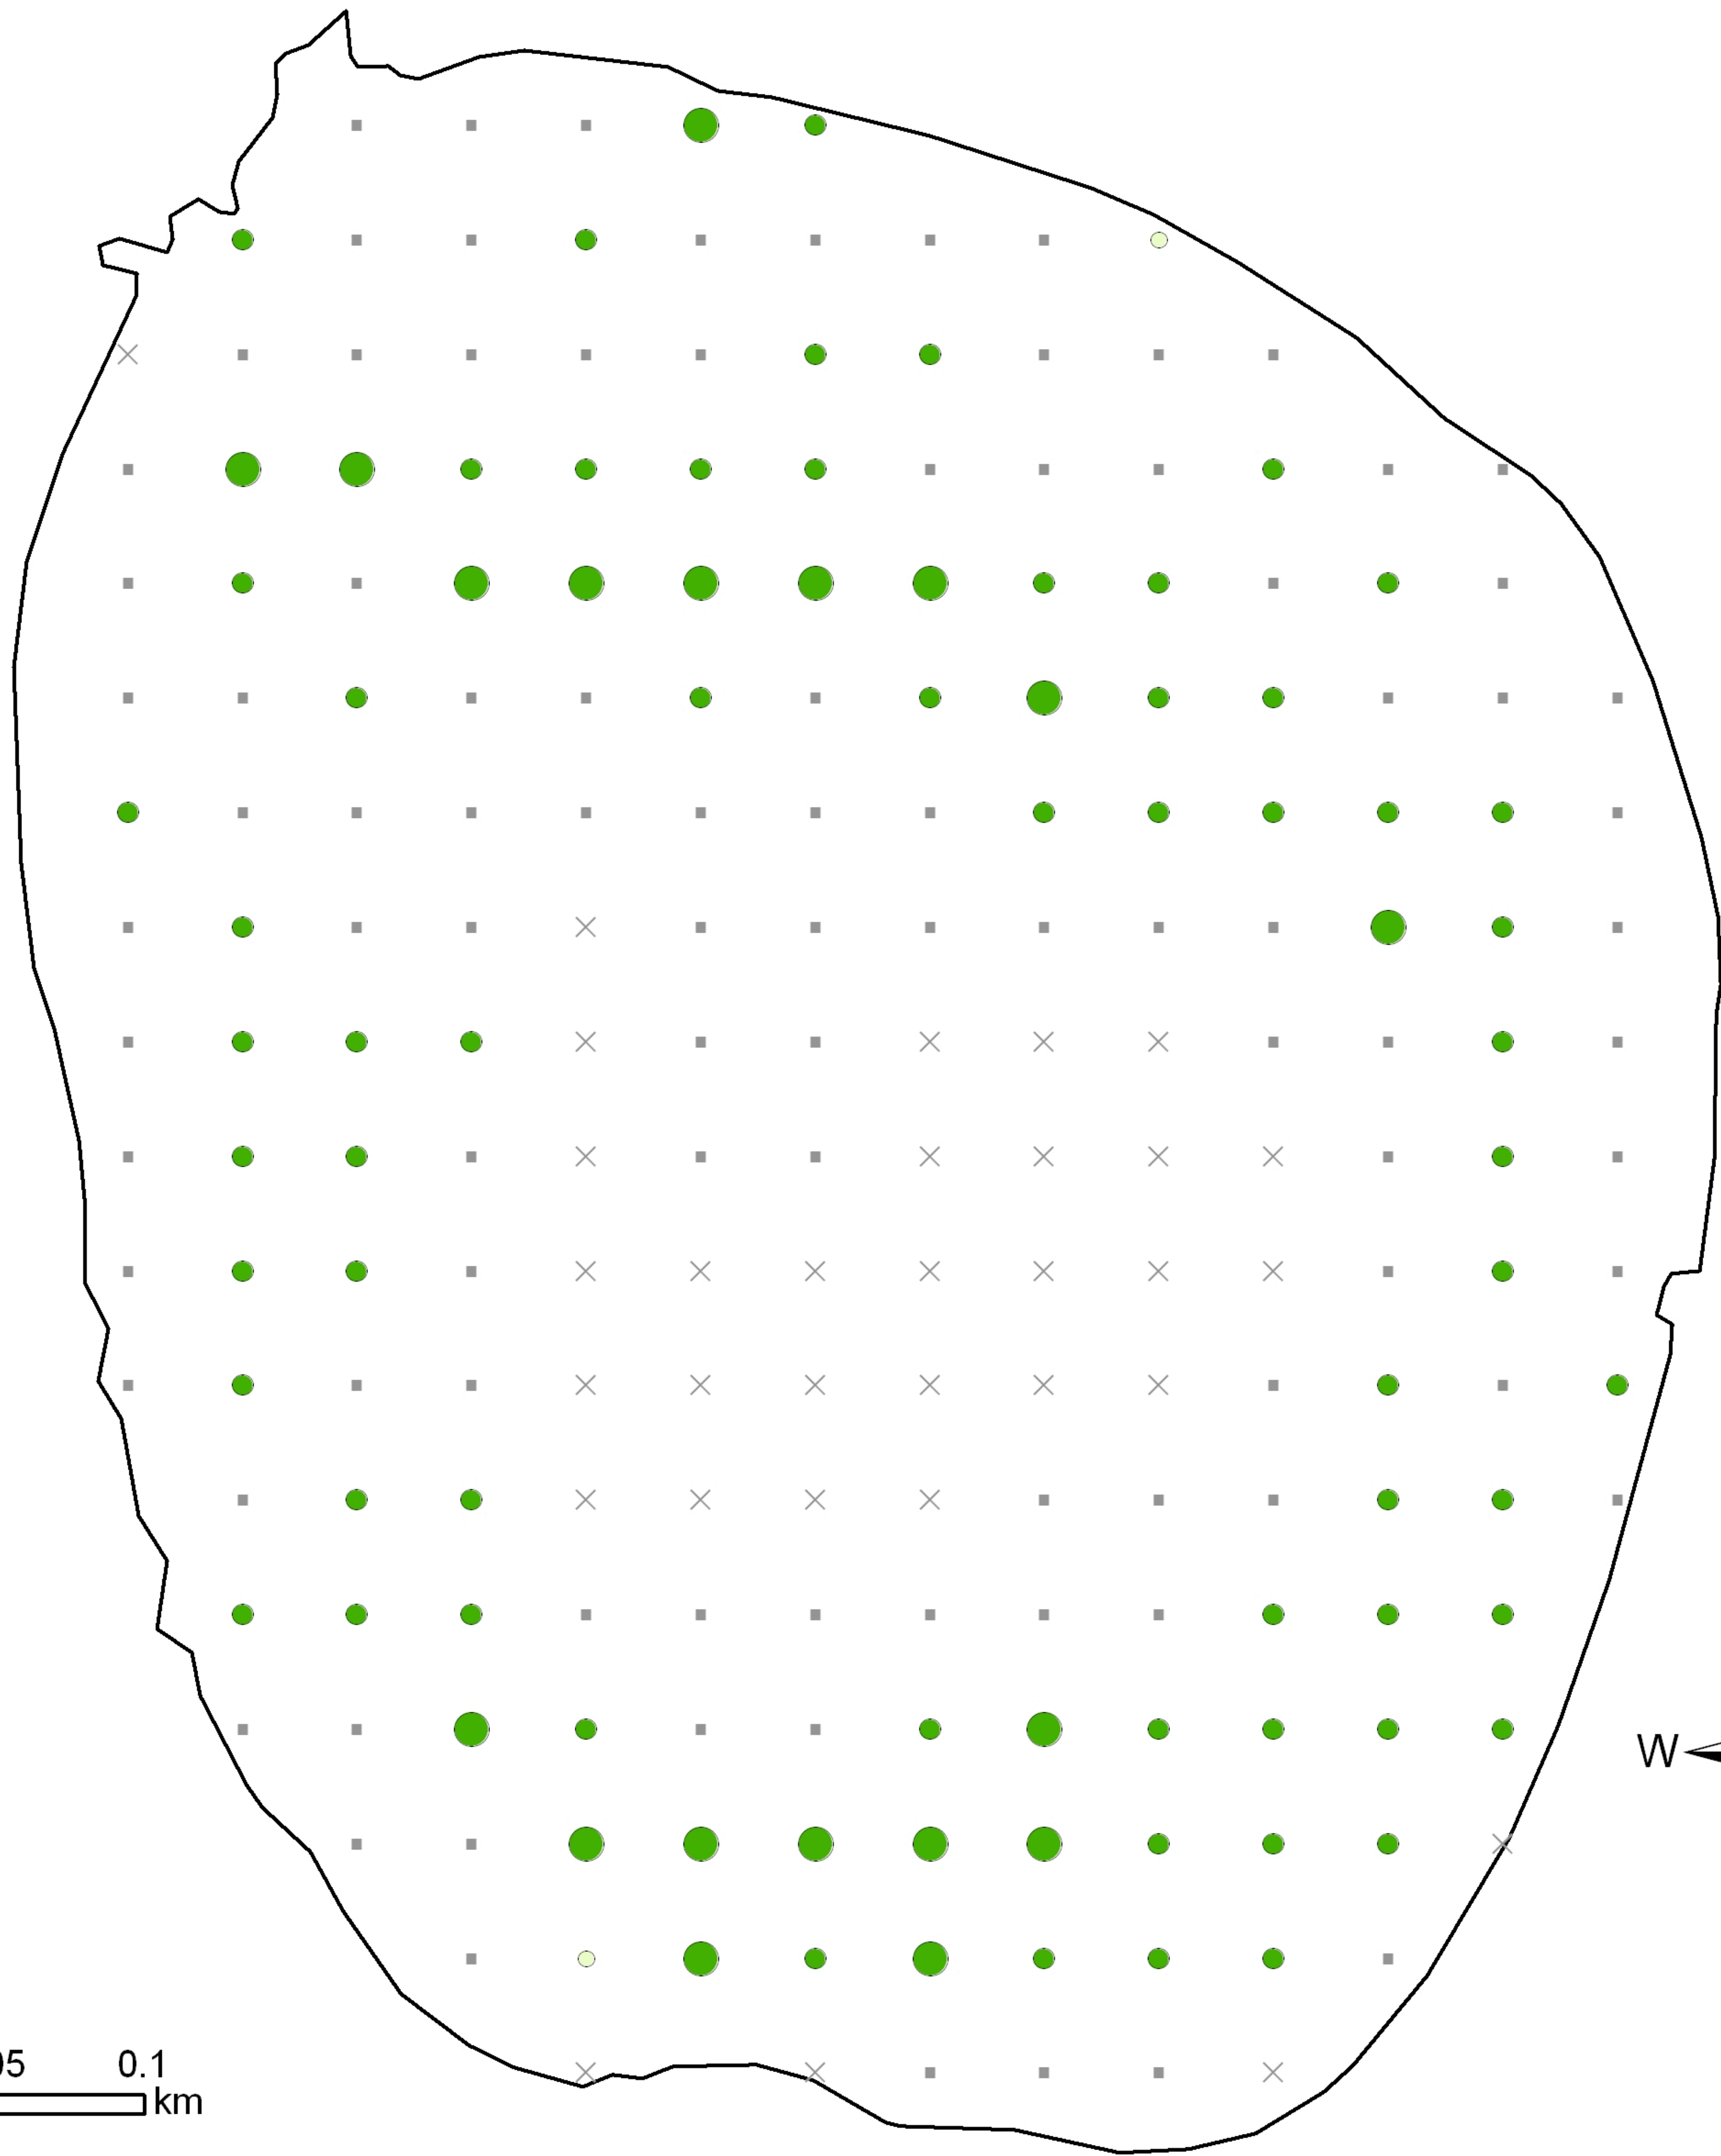

# Gibbs Lake - Rock County

## June 3, 2010

Illustration of Rake Fullness Rating

Eurasian Water Milfoil Rake Fullness Rating

- Visual
- 1
- 2
- 3

- × Not Sampled
- NO EWM

<http://dnr.wi.gov>