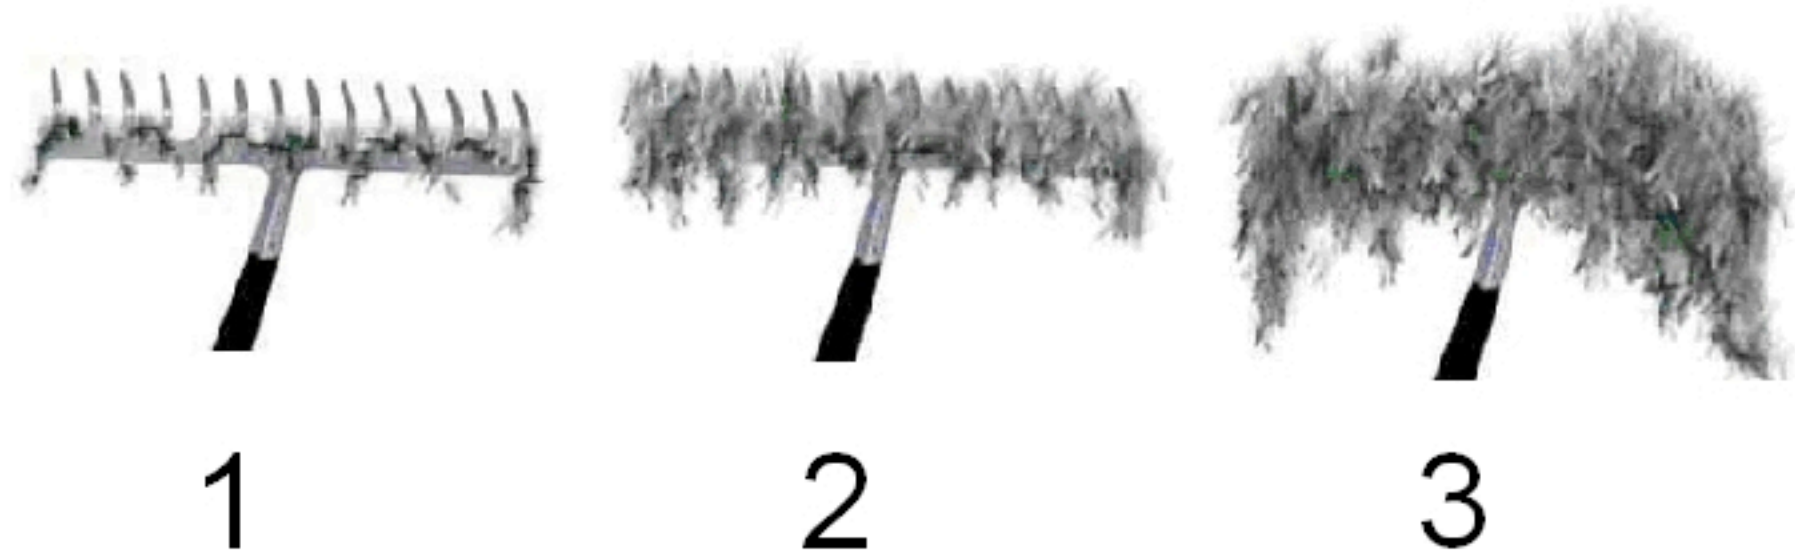

## June 3, 2010

Illustration of Rake Fullness Rating

Eurasian Water Milfoil Rake Fullness Rating

- Visual
- 1
- 2
- 3

- × Not Sampled
- NO EWM

<http://dnr.wi.gov>