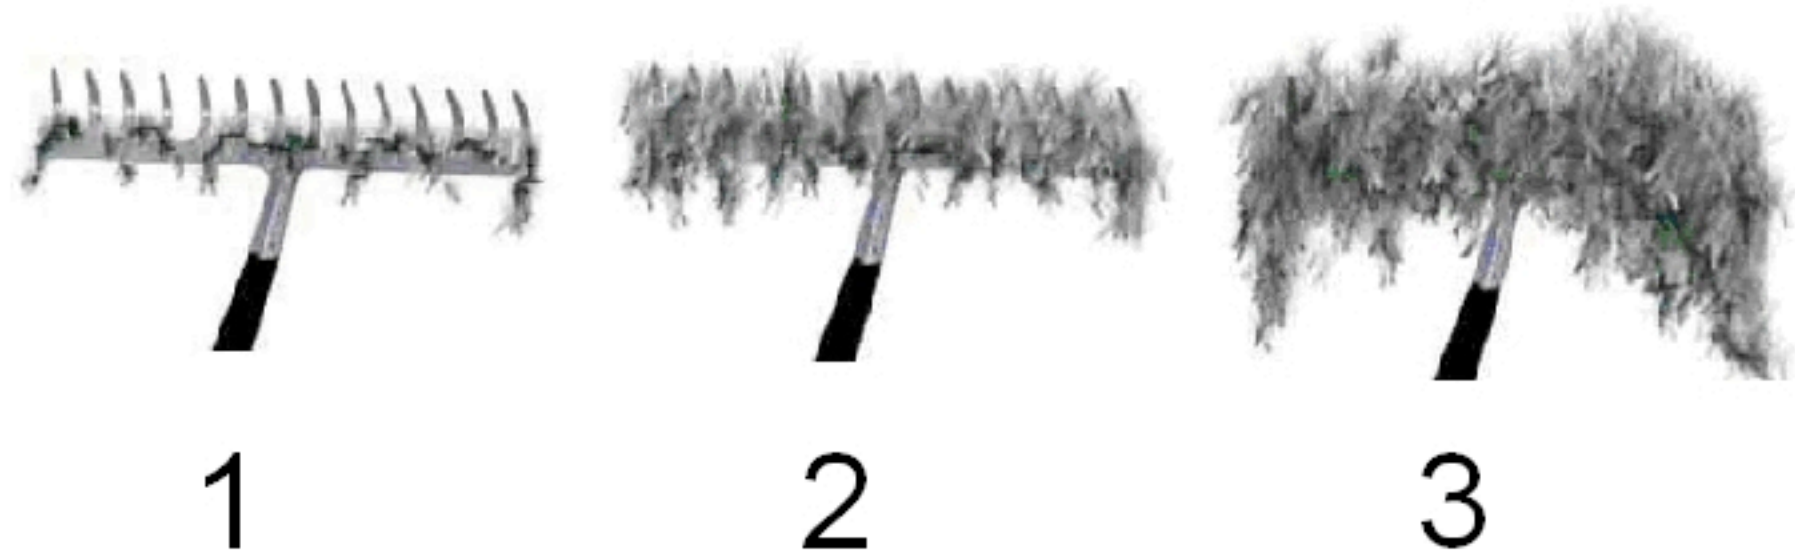

Gibbs Lake - Rock County

June 3, 2010

Illustration of Rake Fullness Rating

Curly Leaf Pondweed Rake Fullness Rating

- Visual
- 1
- 2
- 3

- × Not Sampled
- NO CLP

<http://dnr.wi.gov>