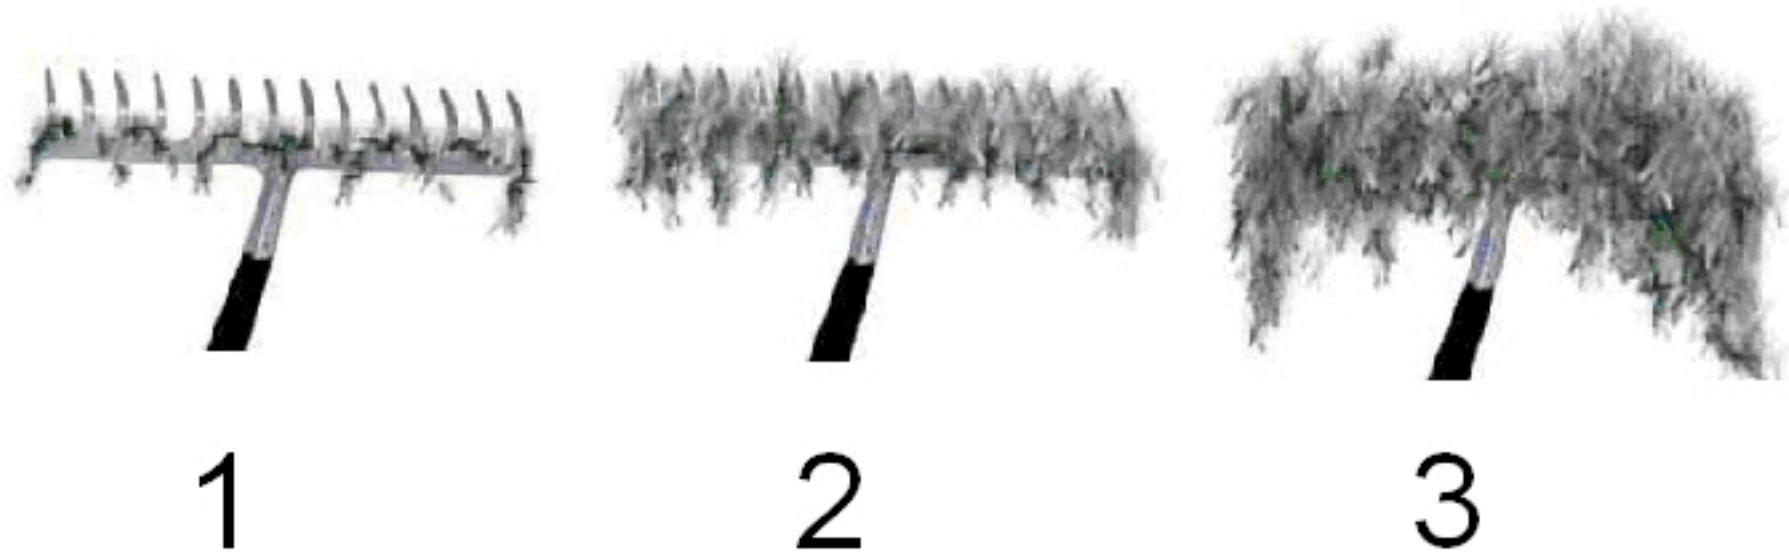

## June 21, 2011

Illustration of Rake Fullness Rating

Eurasian Water Milfoil Rake Fullness Rating

- Visual
- 1
- 2
- 3

- × Not Sampled
- NO EWM

<http://dnr.wi.gov>