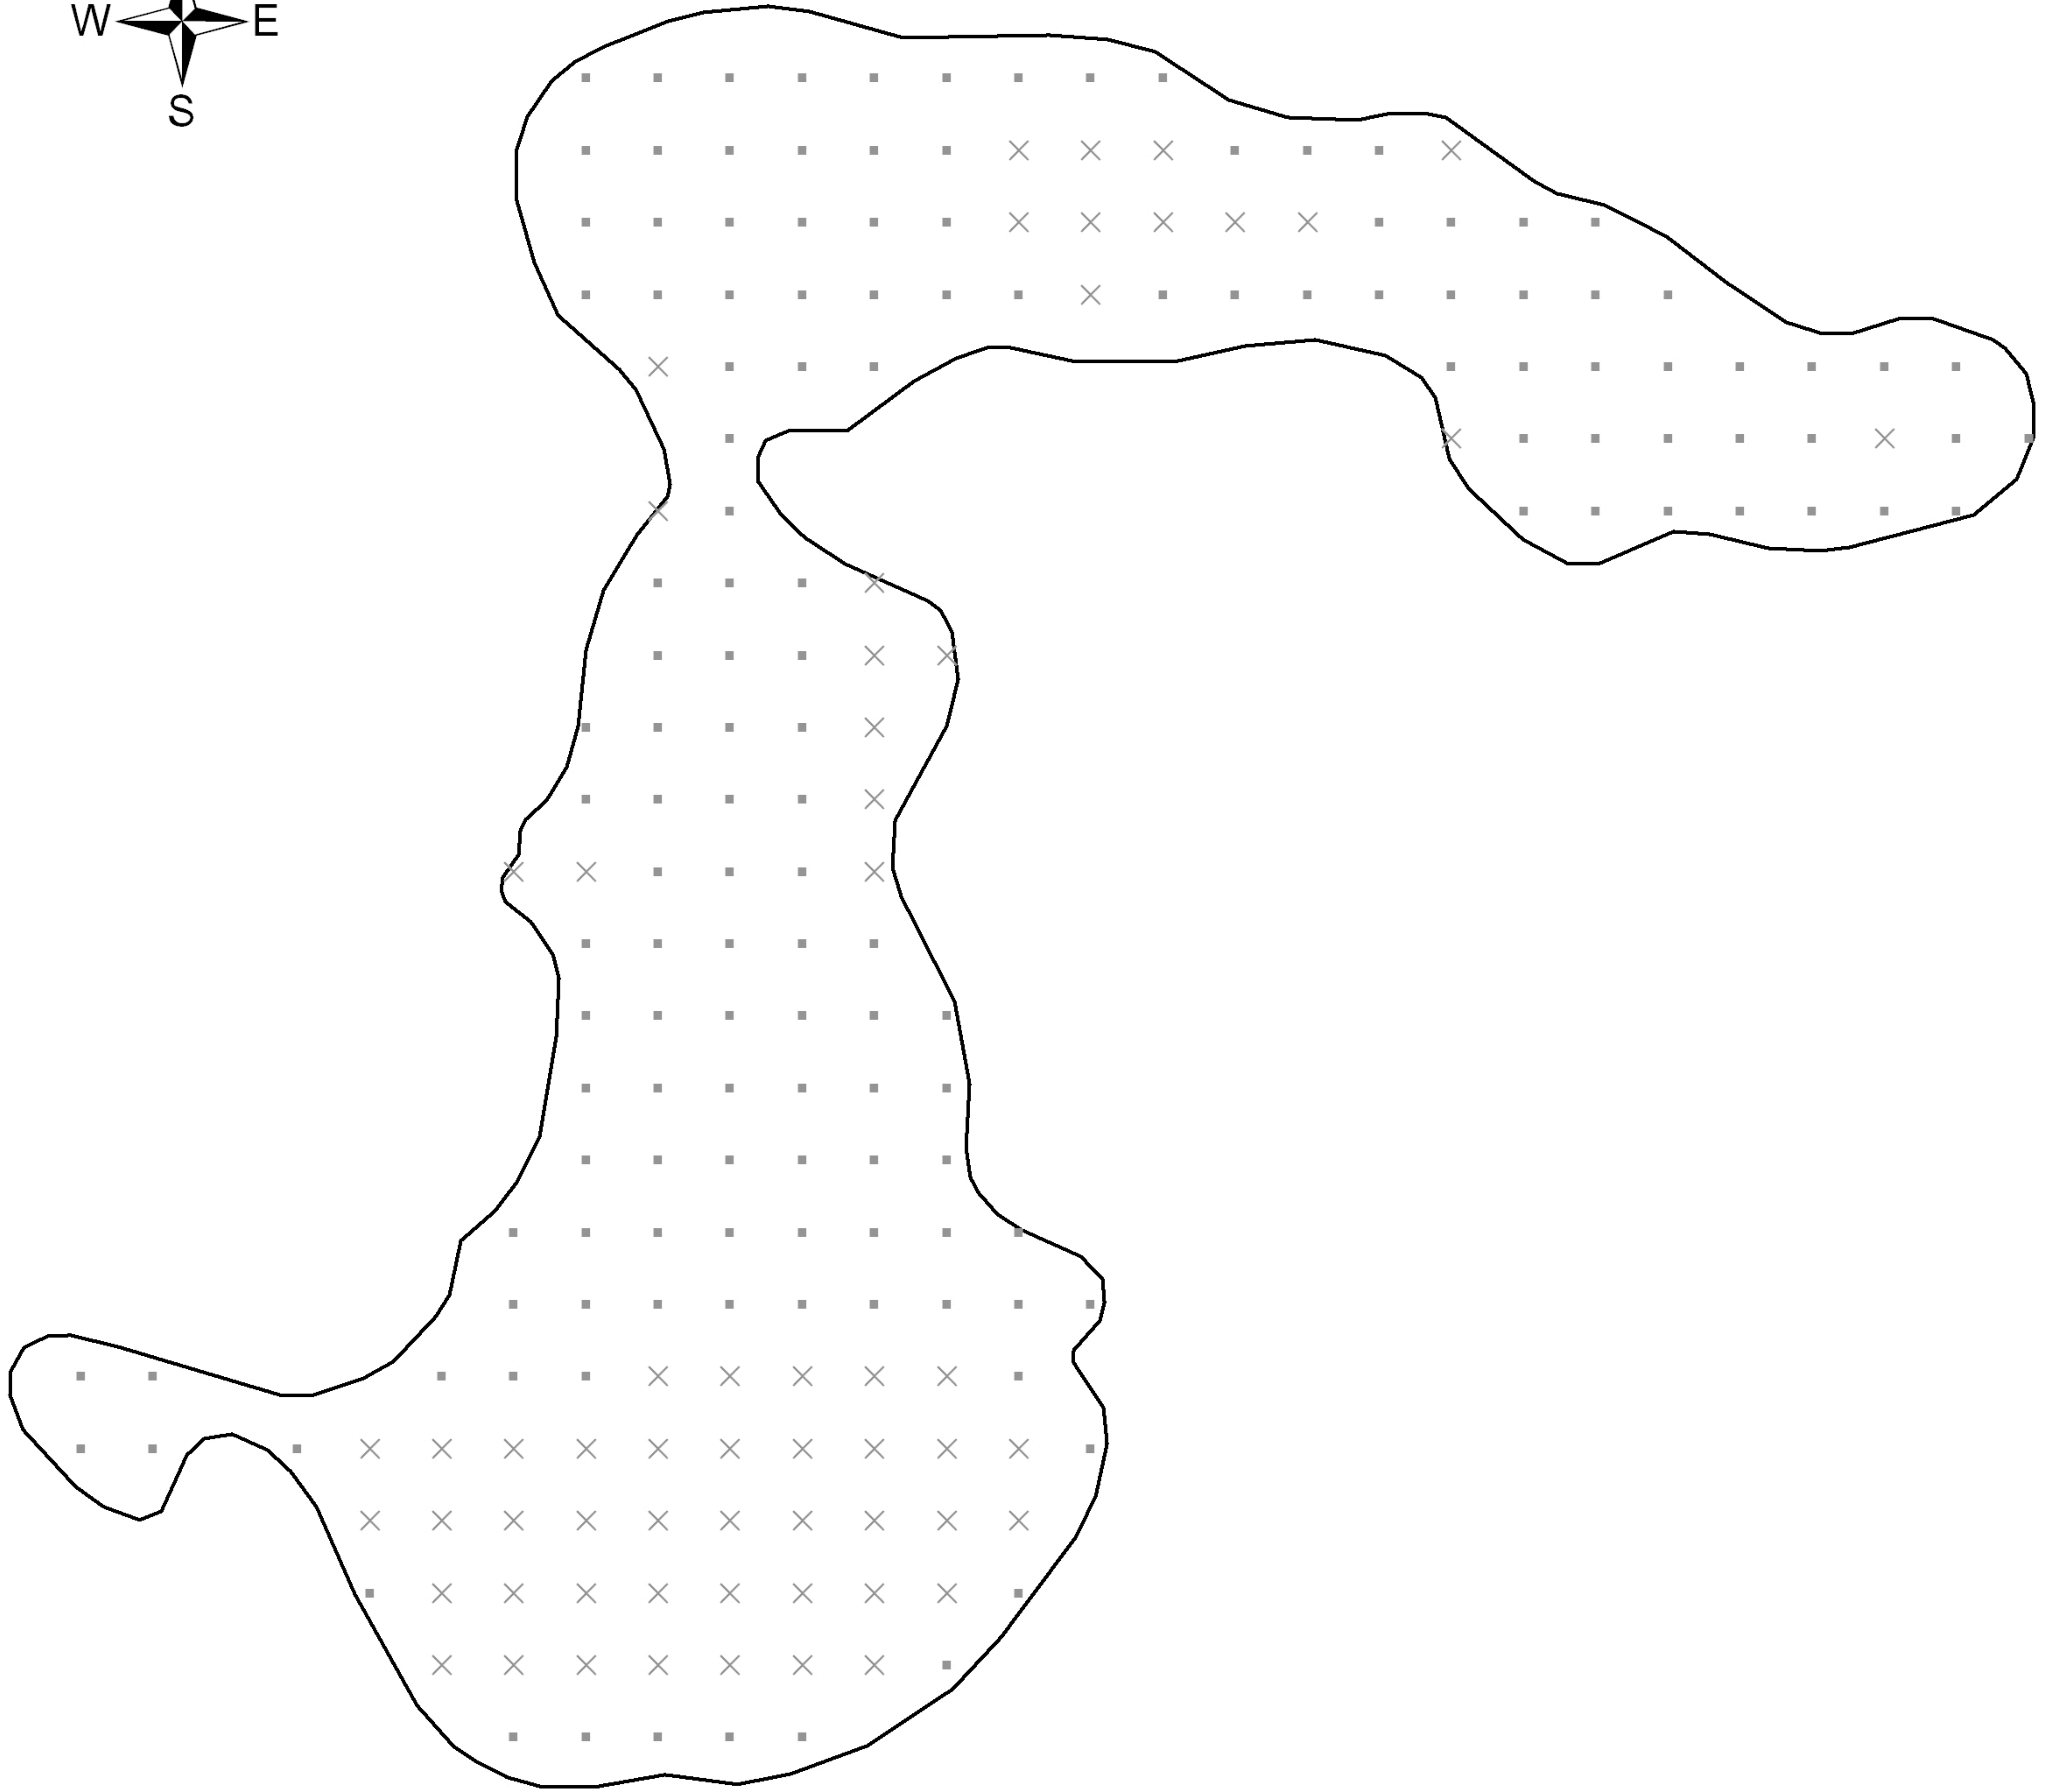

# Crooked Lake - Adams County

## June 21, 2011

Illustration of Rake Fullness Rating

Eurasian Water Milfoil Rake Fullness Rating

- Visual
- 1
- 2
- 3

- × Not Sampled
- NO EWM

<http://dnr.wi.gov>